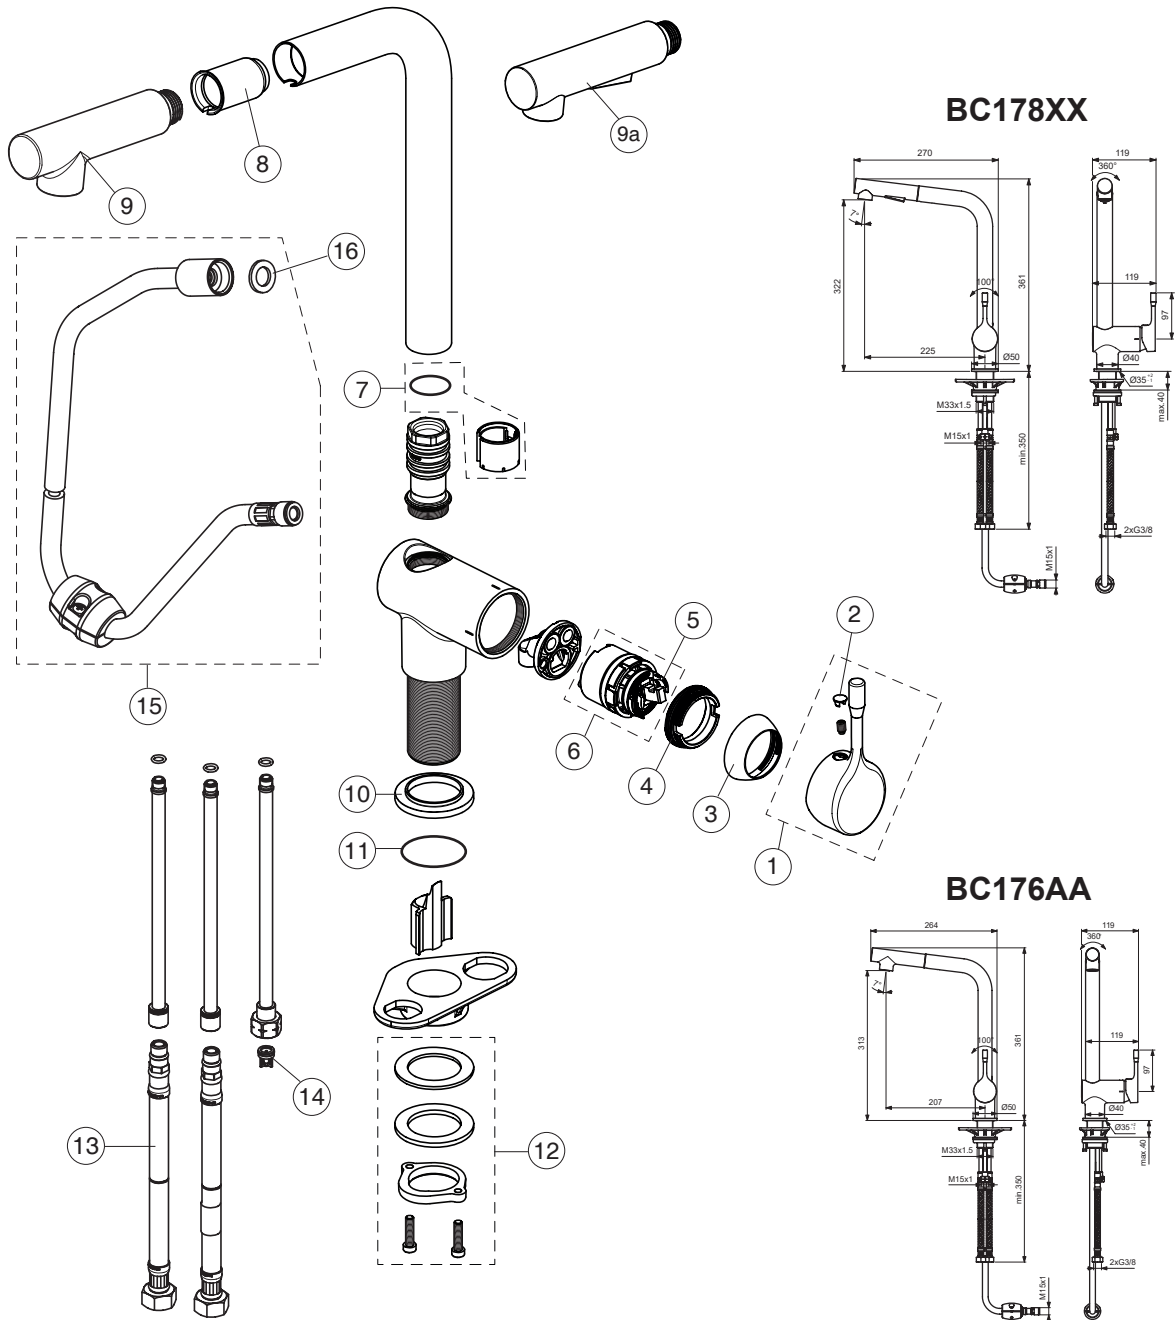

CERALOOK

Ideal Standard

For XX=Coverage-Designate:
AA=chrome, GN=silver storm

For Instance:
B961580AA for chrome

Pos.	Signify	Spare parts-Nr.	Quantity	Pos.	Signify	Spare parts-Nr.	Quantity
1	Lever,w/logo-set	B961580XX	1 Set	15	Plastic hose L1500	B960460NU	1 Pcs.
2	Cap decorative	B960473XX	1 Pcs.	16	Rubber washer	A961817NU	1 Pcs.
3	Rosette	B961438XX	1 Pcs.				
4	Screw M41x1.5/M38x1.5	B961374NU	1 Pcs.				
5	Hot limit stop	A861181NU	1 Pcs.				
6	Cartridge Ø38mm	A861156NU*	1 Set				
7	Sealing set for tub.spout	B961582NU	1 Set				
8	Plastic insert	A960911NU	1 Pcs.				
9	Pull out spray 1F	B961588XX	1 Pcs.				
9a	Pull out spray 2F	B961581NU	1 Pcs.				
10	Rosette decorative	B960712XX	1 Pcs.				
11	O-Ring 37,77 X 2,62	A962574NU	1 Pcs.				
12	Connecting group	B960255NU	1 Set				
13	Fl.hose G3/8,M10x1/L445	A963600NU	1 Pcs.				
14	Rv-patrone	A960944NU	2 Pcs.				