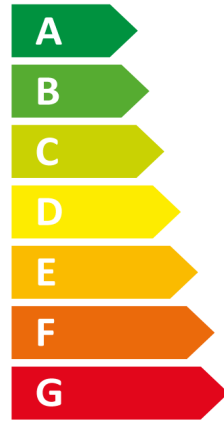

ENERG Y IJA
енергия · ενέργεια IE IA

DAIKIN EKOMBG22ABV1

A

A

50 dB

23
kW

Icon showing a clock and a battery with a downward arrow, indicating energy saving.

2015