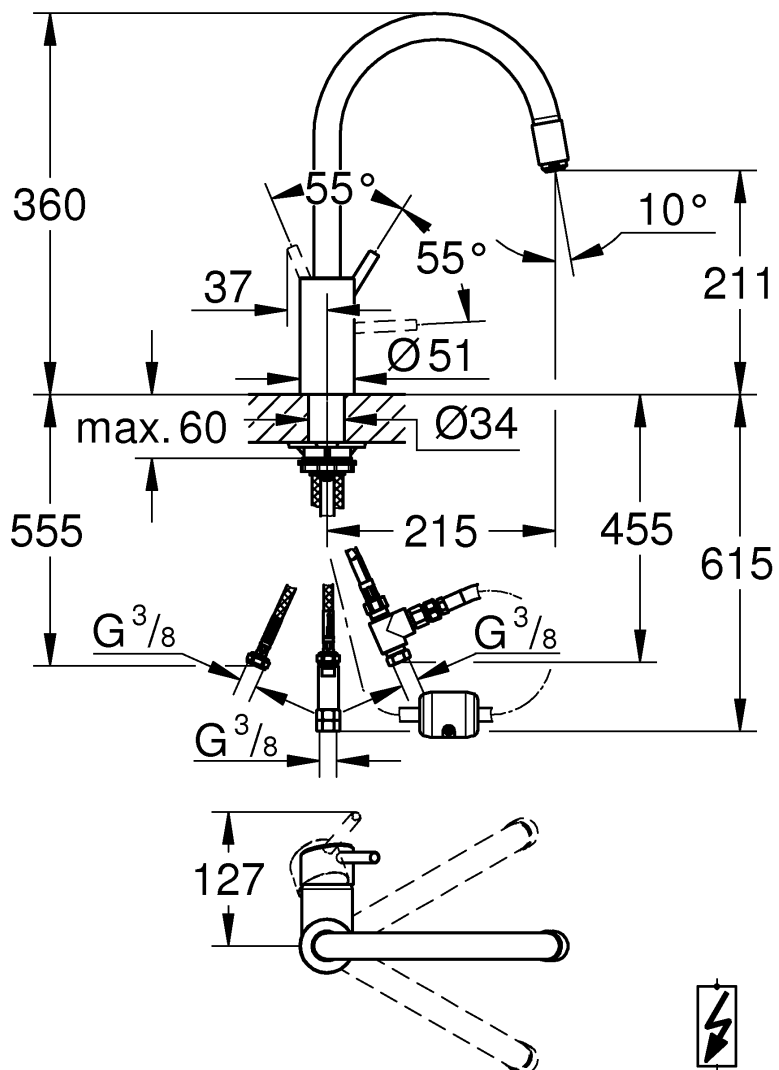

CONCETTO

DESIGN + ENGINEERING
GROHE GERMANY

99.1073.031/ÄM 241231/08.18

www.grohe.com

Pure Freude
an Wasser

GROHE

31 212

D Wichtig!