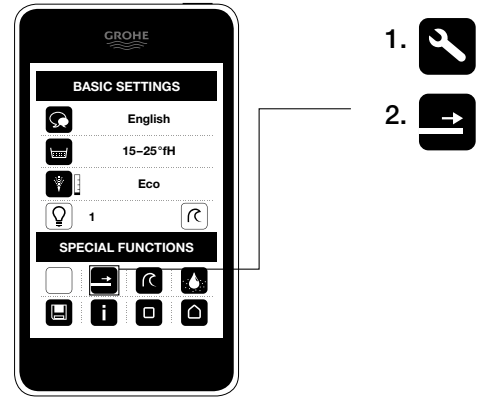

Sensia® IGS

GROHE

99.0323.031/ÄM 231800/04.15

www.grohe.com

Pure Freude an Wasser

7

8

9