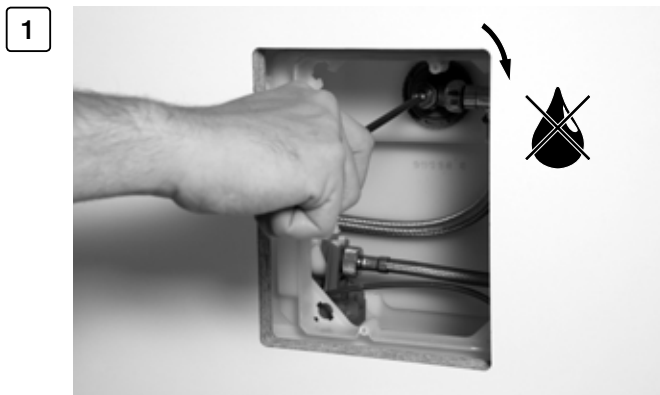

Sensia® IGS

GROHE

99.0323.031/ÄM 231800/04.15

www.grohe.com

Pure Freude an Wasser

7

8

9