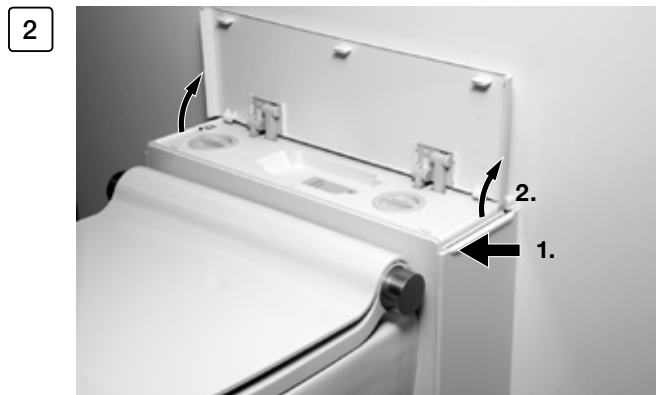

Sensia® IGS

GROHE

99.0323.031/ÄM 231800/04.15

www.grohe.com

Pure Freude an Wasser

7

8

9