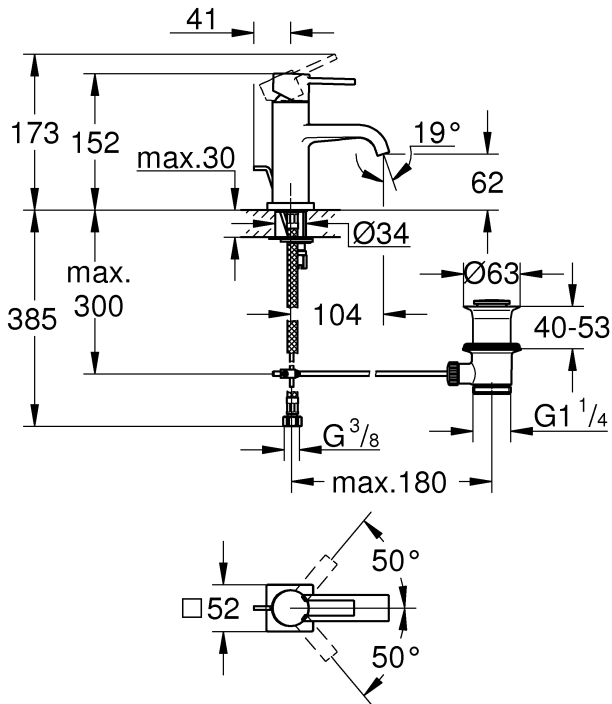

ALLURE

DESIGN + ENGINEERING
GROHE GERMANY

96.609.431/ÄM 243441/09.18

www.grohe.com

*Pure Freude
an Wasser*

32 757

32 147

32 146

7

8

9

	07 052	180mm
	*07 341	350mm

*19 017	13mm

Pure Freude an Wasser

GROHE
WAVES

D