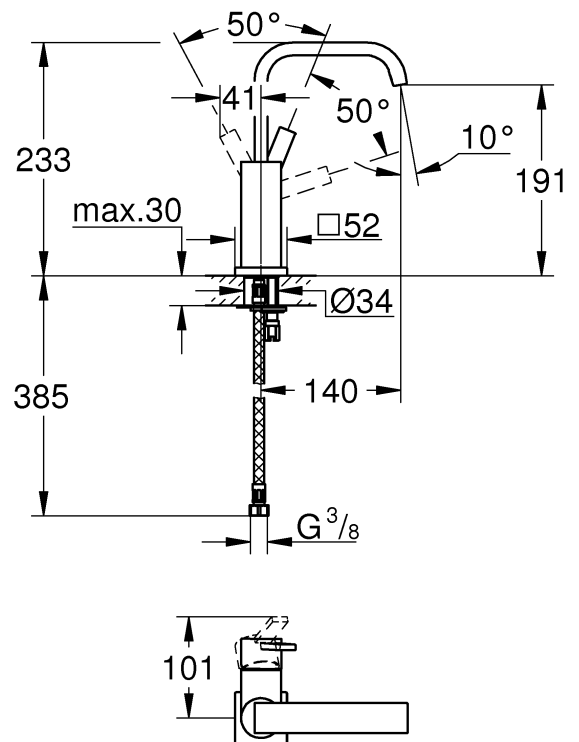

ALLURE

DESIGN + ENGINEERING
GROHE GERMANY

96.609.431/ÄM 243441/09.18

www.grohe.com

*Pure Freude
an Wasser*

32 757

32 147

32 146

23 076