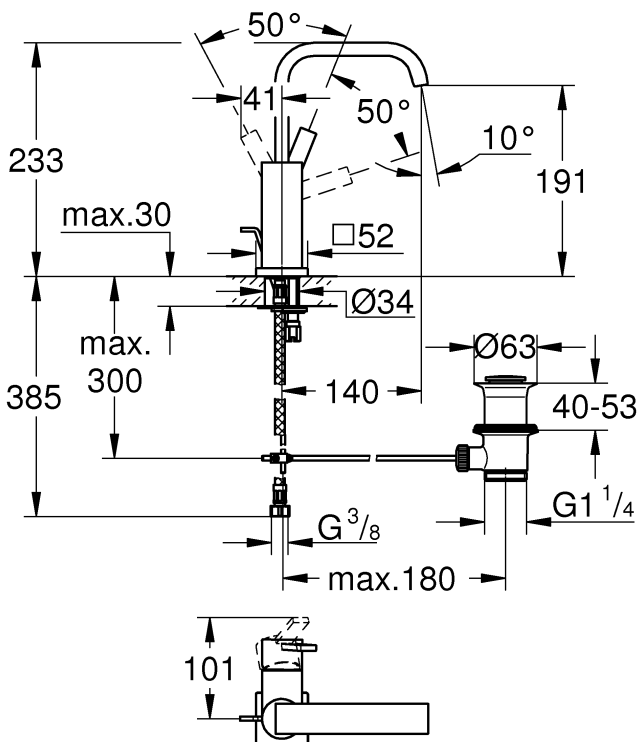

ALLURE

DESIGN + ENGINEERING
GROHE GERMANY

96.609.431/ÄM 243441/09.18

www.grohe.com

*Pure Freude
an Wasser*

32 757

32 147

32 146

23 076