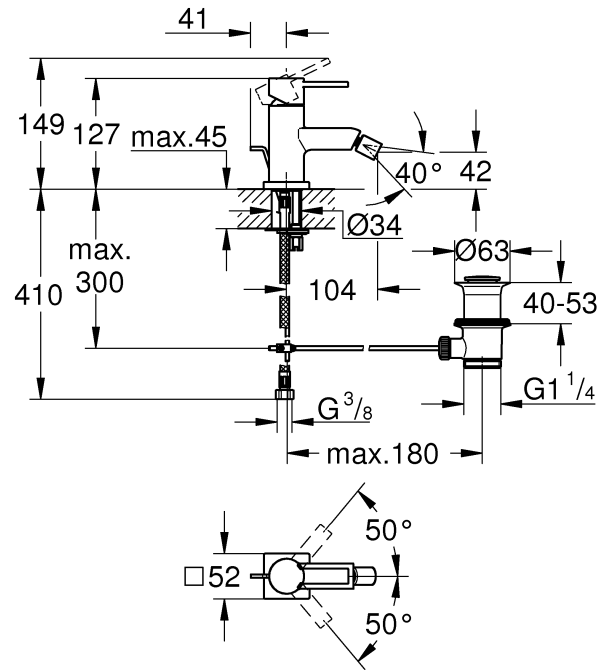

ALLURE

DESIGN + ENGINEERING
GROHE GERMANY

96.609.431/ÄM 243441/09.18

www.grohe.com

*Pure Freude
an Wasser*

32 757

32 147

32 146

23 076