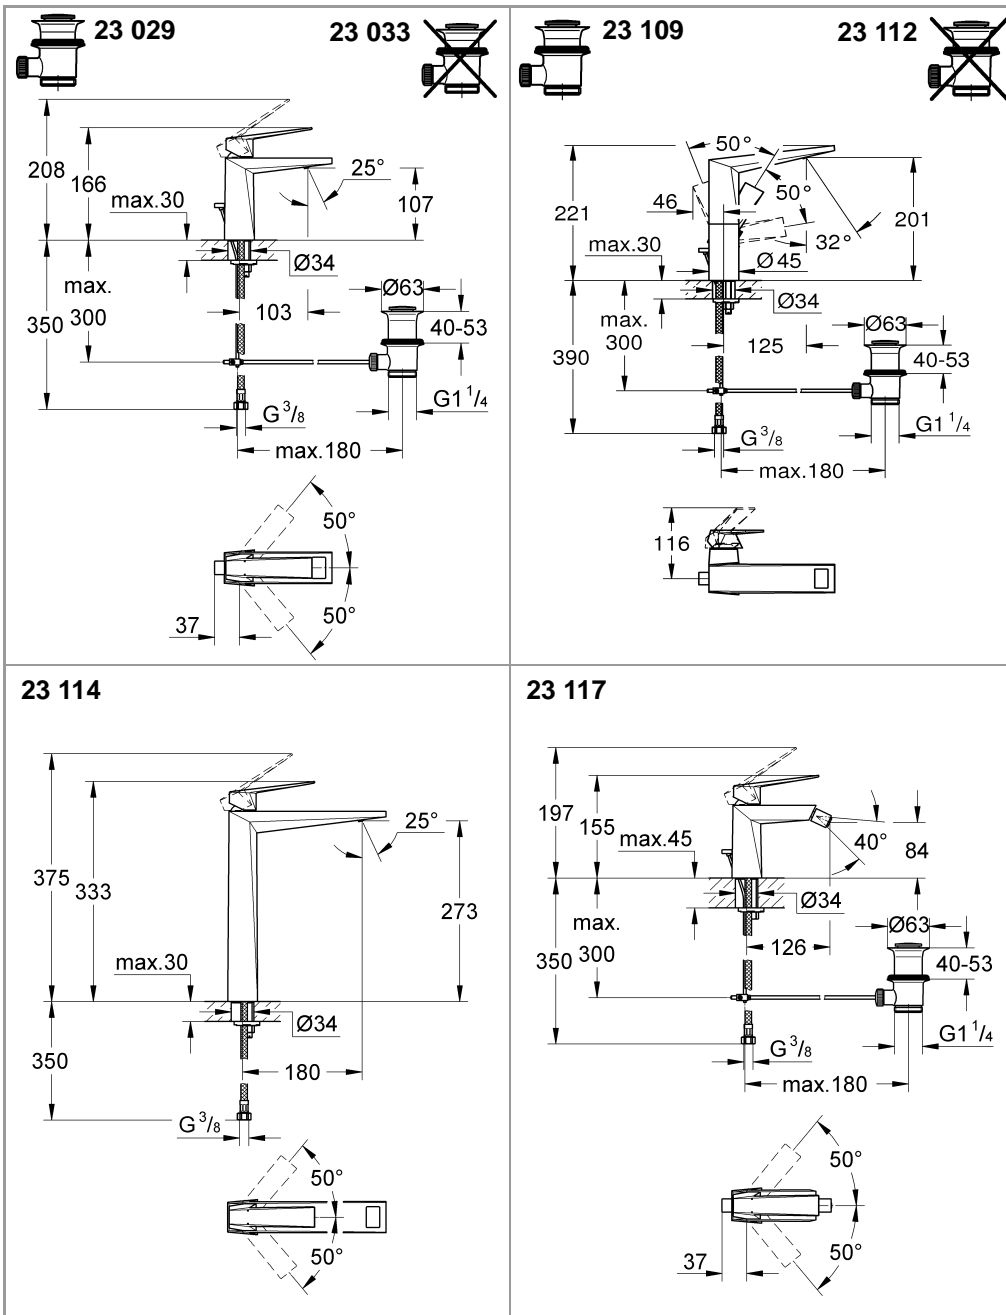

ALLURE BRILLIANT
DESIGN + ENGINEERING
GROHE GERMANY

99.661.131/ÄM 243624/03.19

www.grohe.com

*Pure Freude
an Wasser*

GROHE