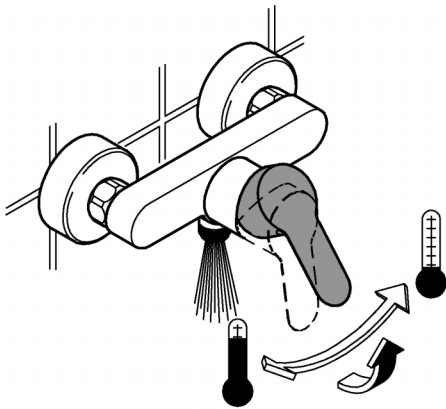

DIN  
1988

DIN EN  
806

\*19 332  
32mm

\*19 377  
30mm

1

2

\*19 332  
\*19 332

A series of horizontal lines for writing, consisting of 20 evenly spaced lines extending across the width of the page.