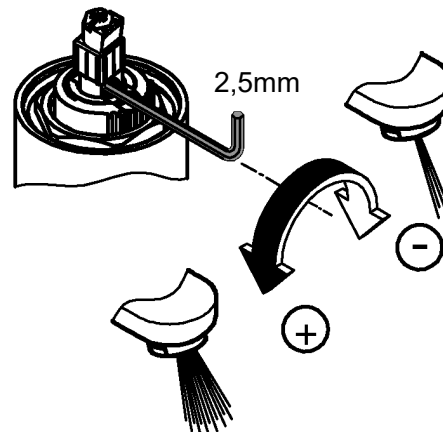

DIN  
1988

DIN EN  
806

\*19 332  
32mm

\*19 377  
30mm

1

2

\*19 332  
\*19 332

A series of horizontal lines for writing, consisting of 20 evenly spaced lines extending across the width of the page.