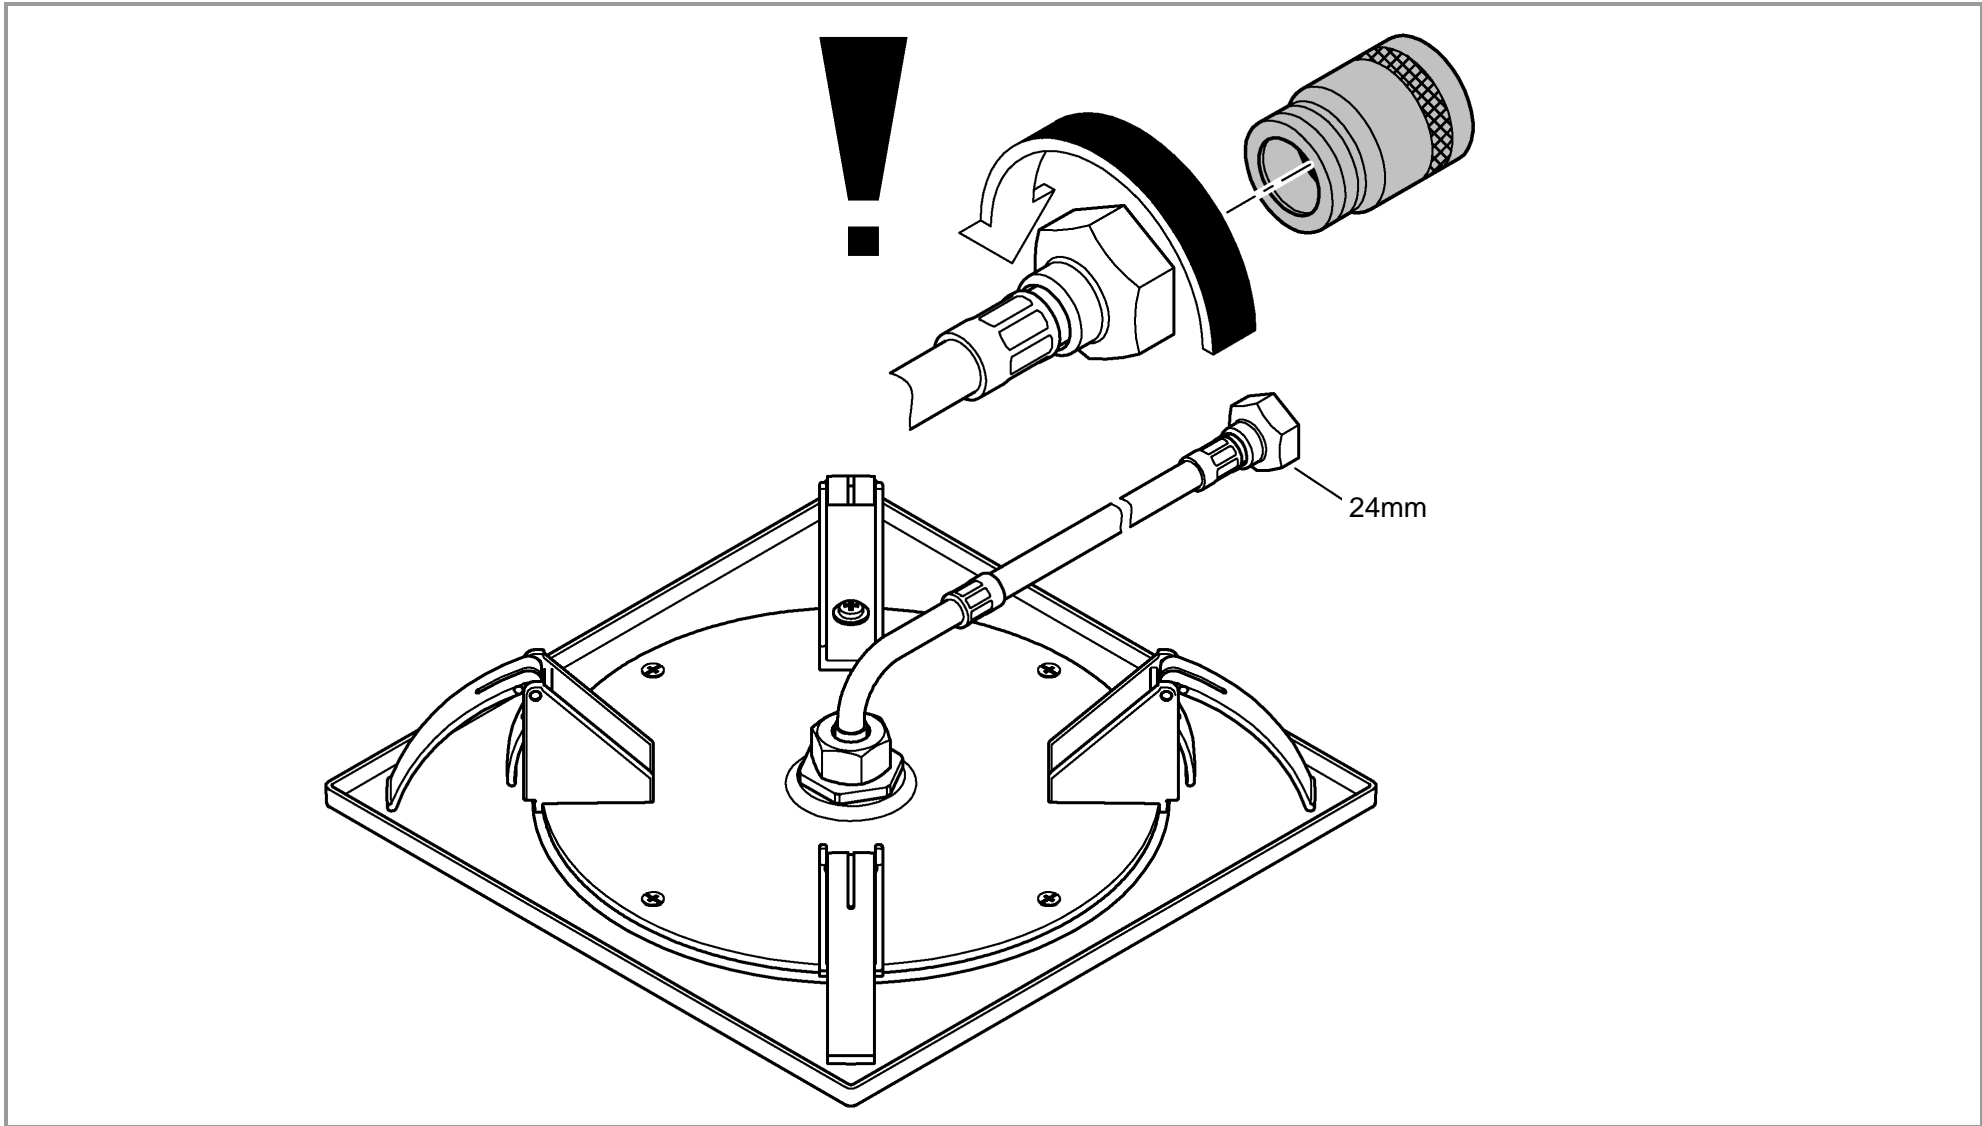

DESIGN + ENGINEERING
GROHE GERMANY

99.0949.031/ÄM 240648/06.17

www.grohe.com

Pure Freude an Wasser

Prod.-Nr.