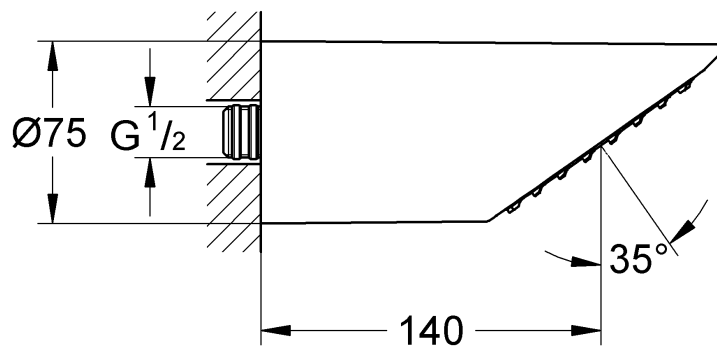

28 308

Atrio

Atrio

Design & Quality Engineering GROHE Germany

95.951.131/ÄM 39 005/10.08

GROHE
ENJOY WATER®

02 125

D