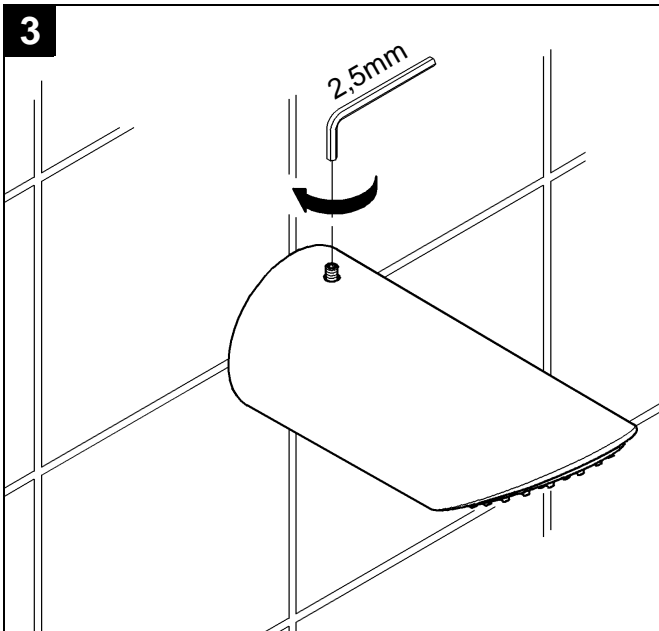

28 308

Atrio

Atrio

Design & Quality Engineering GROHE Germany

95.951.131/ÄM 39 005/10.08

GROHE
ENJOY WATER®

02 125

D