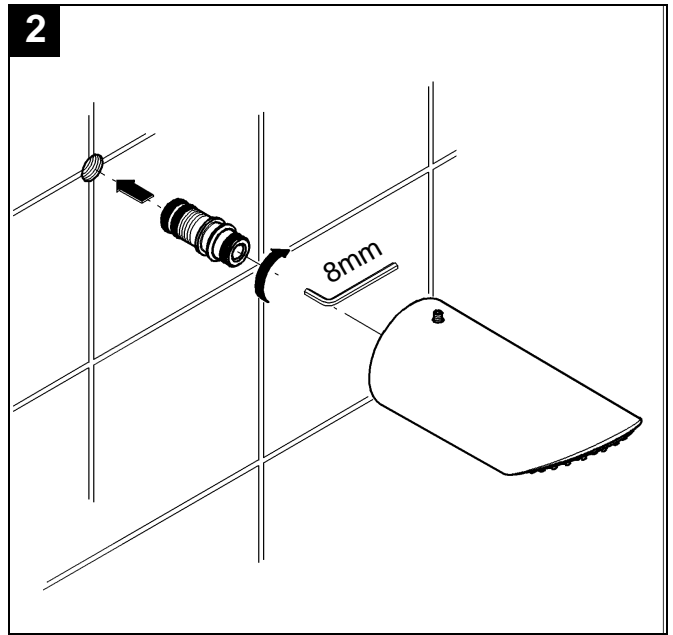

28 308

Atrio

Atrio

Design & Quality Engineering GROHE Germany

95.951.131/ÄM 39 005/10.08

GROHE
ENJOY WATER®

02 125

D