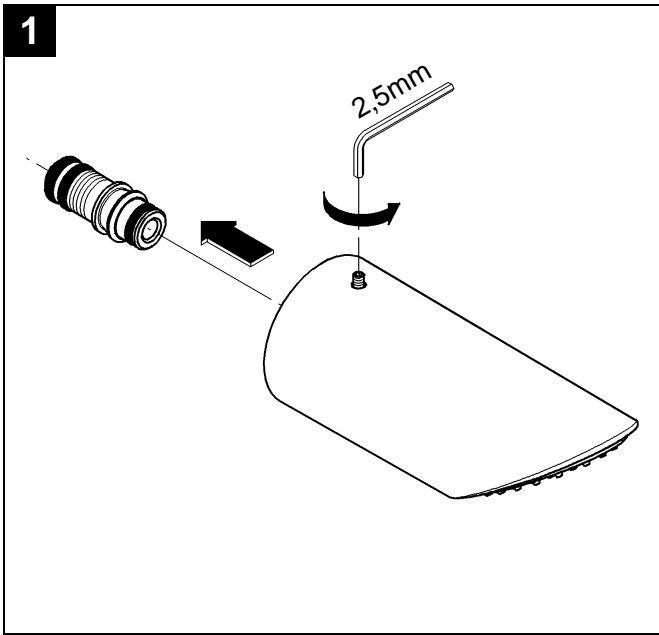

28 308

Atrio

Atrio

Design & Quality Engineering GROHE Germany

95.951.131/ÄM 39 005/10.08

GROHE
ENJOY WATER®

02 125

D