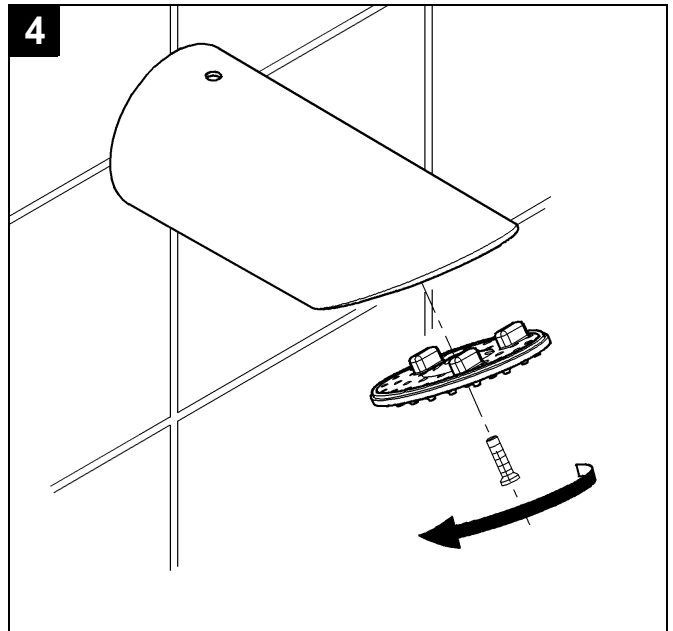

28 308

Atrio

Atrio

Design & Quality Engineering GROHE Germany

95.951.131/ÄM 39 005/10.08

GROHE
ENJOY WATER®

02 125

D