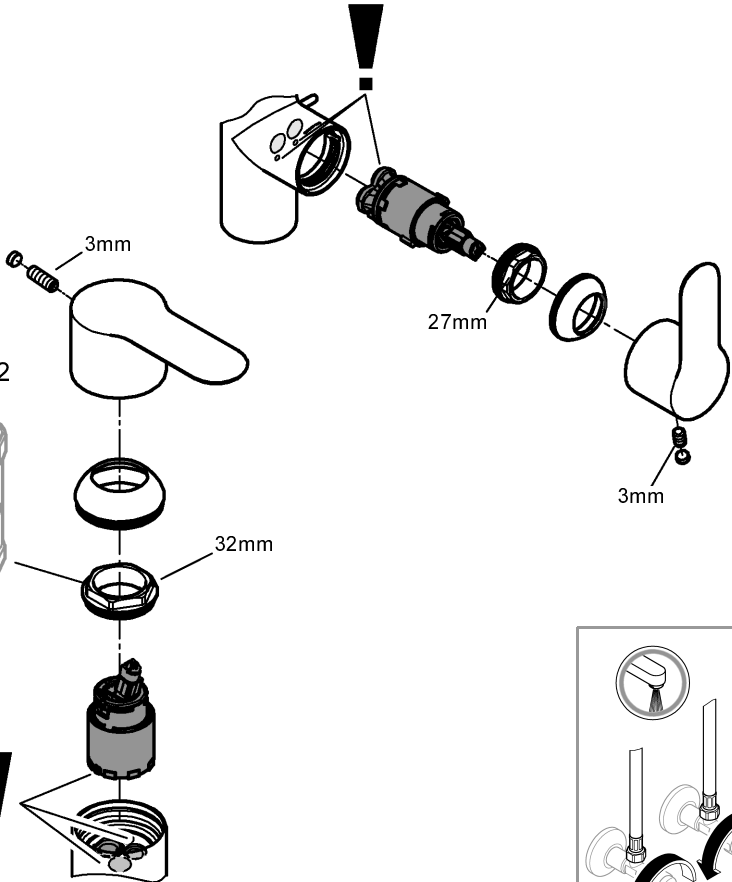

W	48 530	48 540	48 531
X	46 374	46 863	46 963
		46 824 (F)	

	25 l/min	15 l/min	13 l/min	11 l/min	(KSA)	(UAE)	(CN)
Y	48 557	48 418	---	---	48 419	13 935	
Z	---	---	48 356	48 264	48 377	---	

DIN 1988

DIN EN 806

32mm
*19 332

1

2

3

A series of horizontal lines for writing, consisting of 20 evenly spaced, parallel lines extending across the width of the page.

Pure Freude
an Wasser

GROHE

D