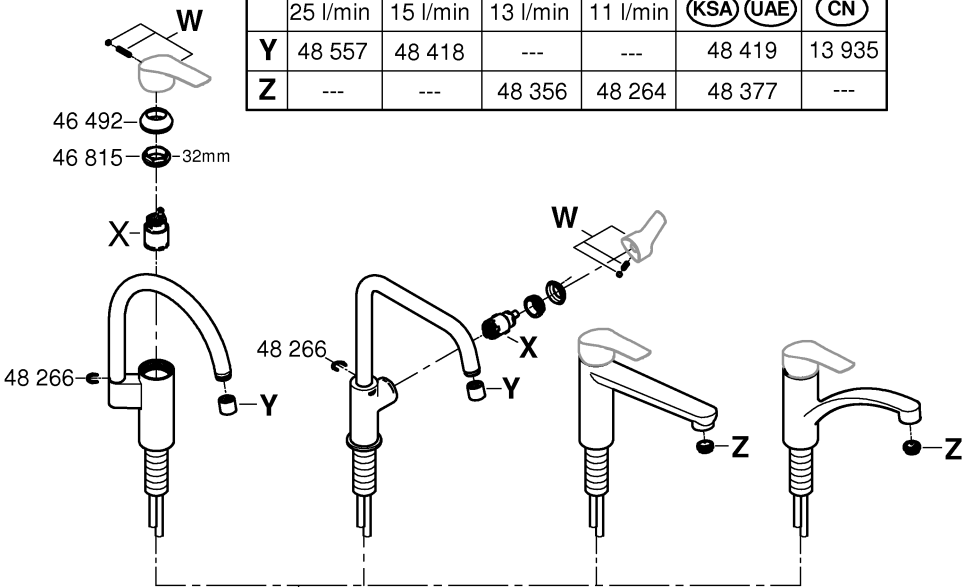

W	48 530	48 540	48 531
X	46 374	46 863	46 963
		46 824 (F)	

	25 l/min	15 l/min	13 l/min	11 l/min	(KSA)	(UAE)	(CN)
Y	48 557	48 418	---	---	48 419	13 935	
Z	---	---	48 356	48 264	48 377	---	

DIN 1988

DIN EN 806

32mm
*19 332

1

2

3

A series of horizontal lines for writing, consisting of 20 evenly spaced, parallel lines extending across the width of the page.

Pure Freude
an Wasser

GROHE

D