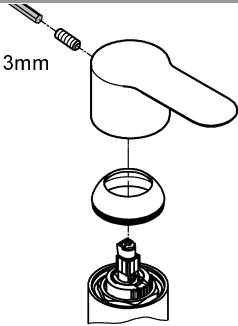

32mm
*19 332

1

2

3

A series of horizontal lines for writing, consisting of 20 evenly spaced, parallel lines extending across the width of the page.

Pure Freude
an Wasser

GROHE

D