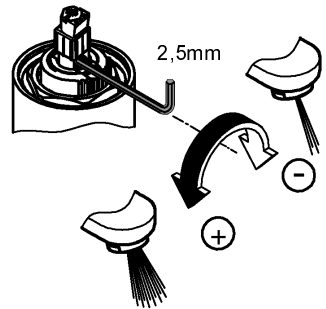

32mm
*19 332

1

2

3

A series of horizontal lines for writing, consisting of 20 evenly spaced, parallel lines extending across the width of the page.

Pure Freude
an Wasser

GROHE

D