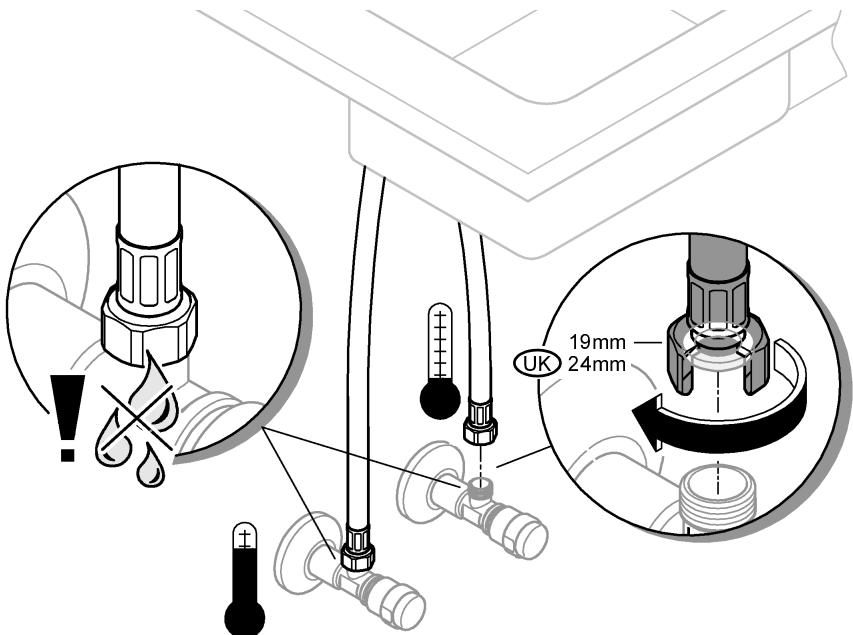

32mm
*19 332

1

2

3

A series of horizontal lines for writing, consisting of 20 evenly spaced, parallel lines extending across the width of the page.

Pure Freude
an Wasser

GROHE

D