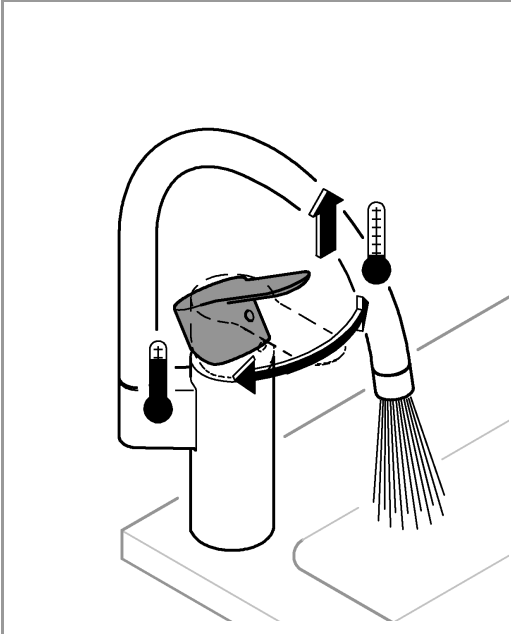

32mm
*19 332

1

2

3

A series of horizontal lines for writing, consisting of 20 evenly spaced, parallel lines extending across the width of the page.

Pure Freude
an Wasser

GROHE

D