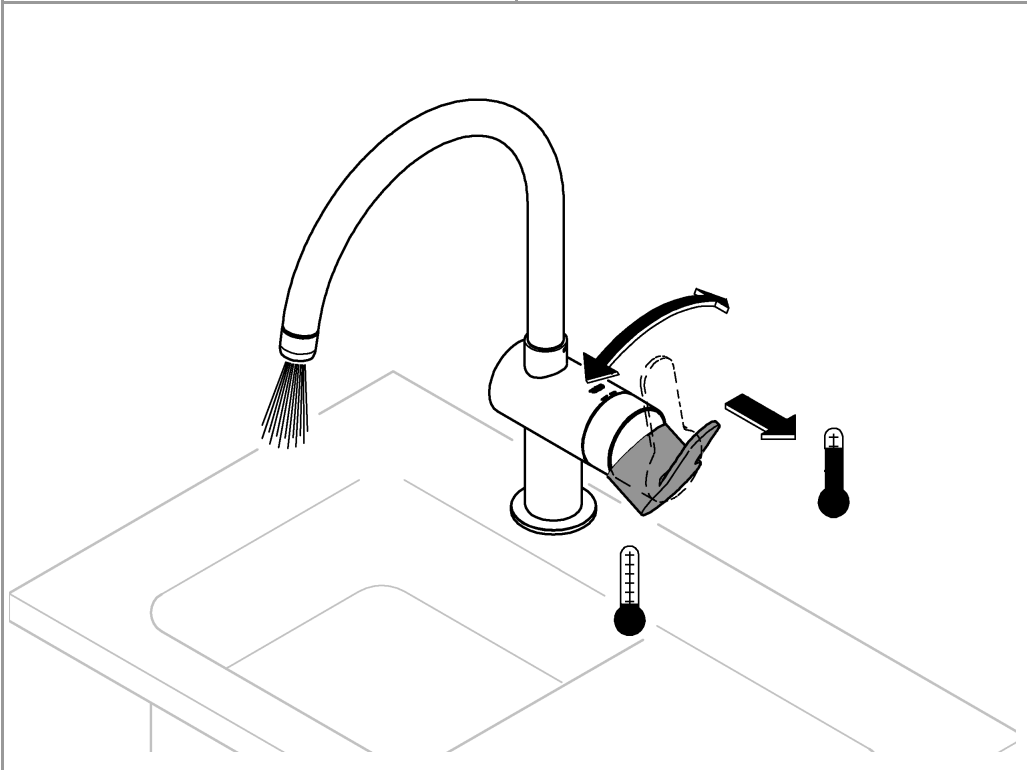

32mm
*19 332

1

2

3

A series of horizontal lines for writing, consisting of 20 evenly spaced, parallel lines extending across the width of the page.

Pure Freude
an Wasser

GROHE

D