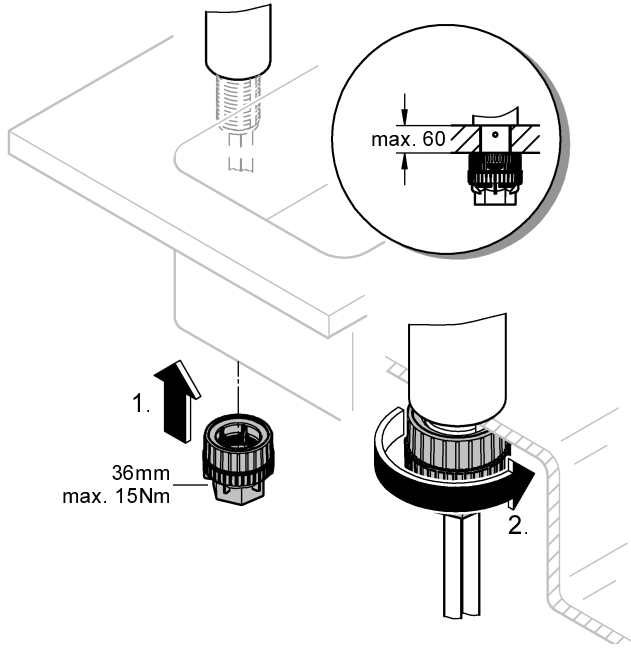

W	48 530	48 540	48 531
X	46 374	46 863	46 963
		46 824 (F)	

	25 l/min	15 l/min	13 l/min	11 l/min	(KSA)	(UAE)	(CN)
Y	48 557	48 418	---	---	48 419	13 935	
Z	---	---	48 356	48 264	48 377	---	

DIN 1988

DIN EN 806

32mm
*19 332

1

2

3

A series of horizontal lines for writing, consisting of 20 evenly spaced, parallel lines extending across the width of the page.

Pure Freude
an Wasser

GROHE

D