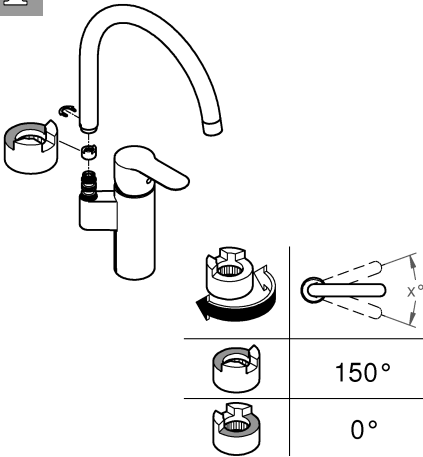

W	48 530	48 540	48 531
X	46 374	46 863	46 963
		46 824 (F)	

	25 l/min	15 l/min	13 l/min	11 l/min	(KSA)	(UAE)	(CN)
Y	48 557	48 418	---	---	48 419	13 935	
Z	---	---	48 356	48 264	48 377	---	

DIN 1988

DIN EN 806

bar

max. 10

0,5 (UK)

0,1 (UK)

5 1

0,2 (UK)

max. 70°

max. 60°

32mm
*19 332

1

2

3

A series of horizontal lines for writing, consisting of 20 evenly spaced, parallel lines extending across the width of the page.

Pure Freude
an Wasser

GROHE

D