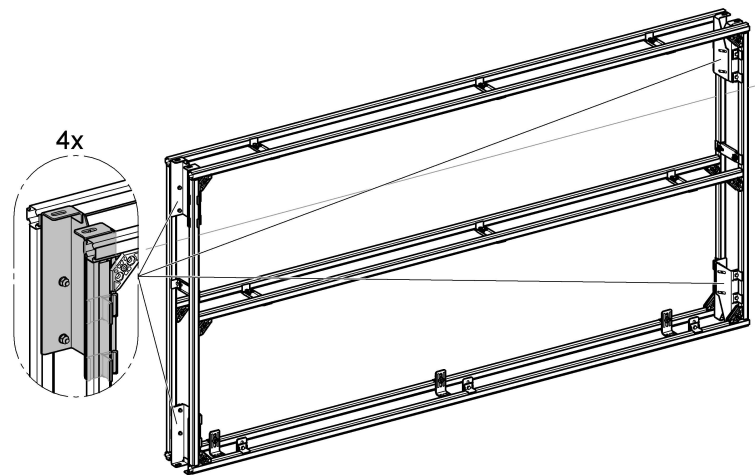

39 025

Rapid Pro

Design + Engineering GROHE Germany

99.0130.031/ÄM 228362/08.13

GROHE
ENJOY WATER®

D

+49 571 3989 333
impresum@grohe.de

A