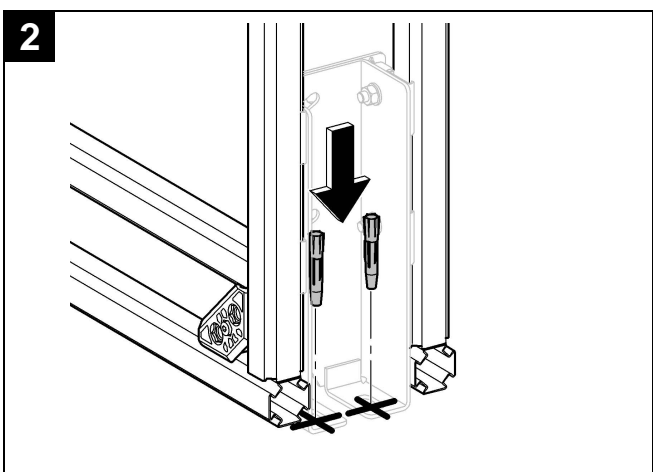

39 025

Rapid Pro

Design + Engineering GROHE Germany

99.0130.031/ÄM 228362/08.13

GROHE
ENJOY WATER®

D

+49 571 3989 333
impresum@grohe.de

A