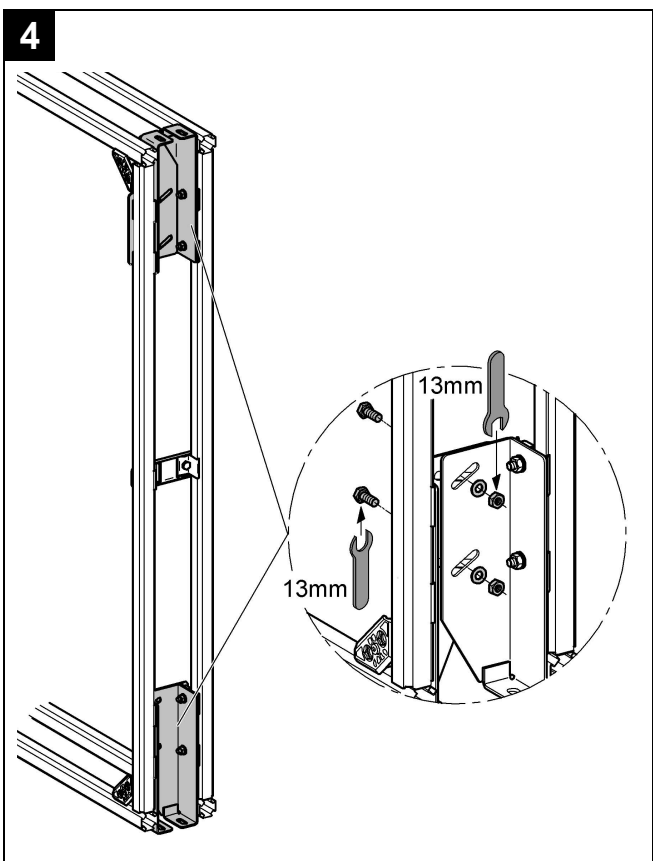

39 025

Rapid Pro

Design + Engineering GROHE Germany

99.0130.031/ÄM 228362/08.13

GROHE
ENJOY WATER®

D

+49 571 3989 333
impresum@grohe.de

A