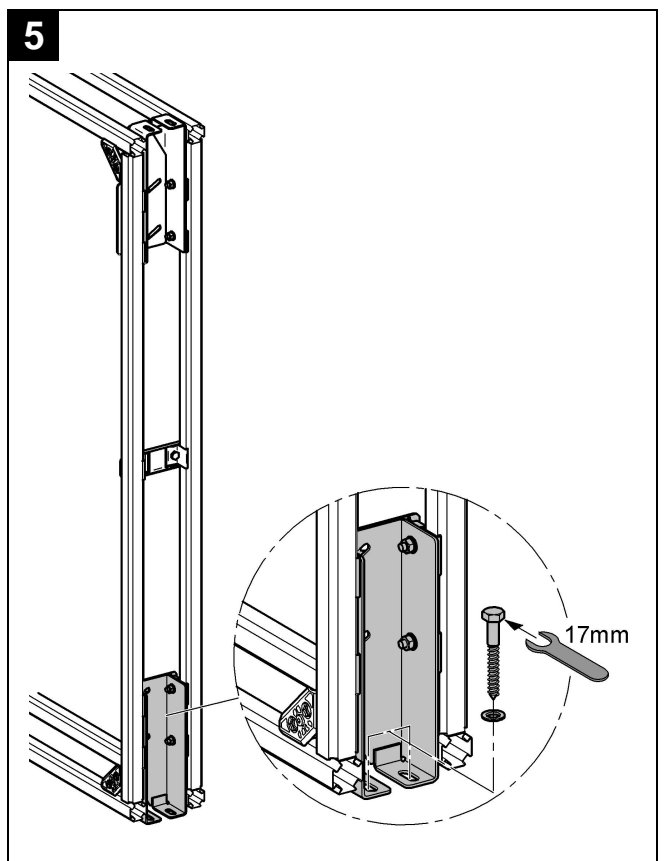

39 025

Rapid Pro

Design + Engineering GROHE Germany

99.0130.031/ÄM 228362/08.13

GROHE
ENJOY WATER®

D

+49 571 3989 333
impresum@grohe.de

A