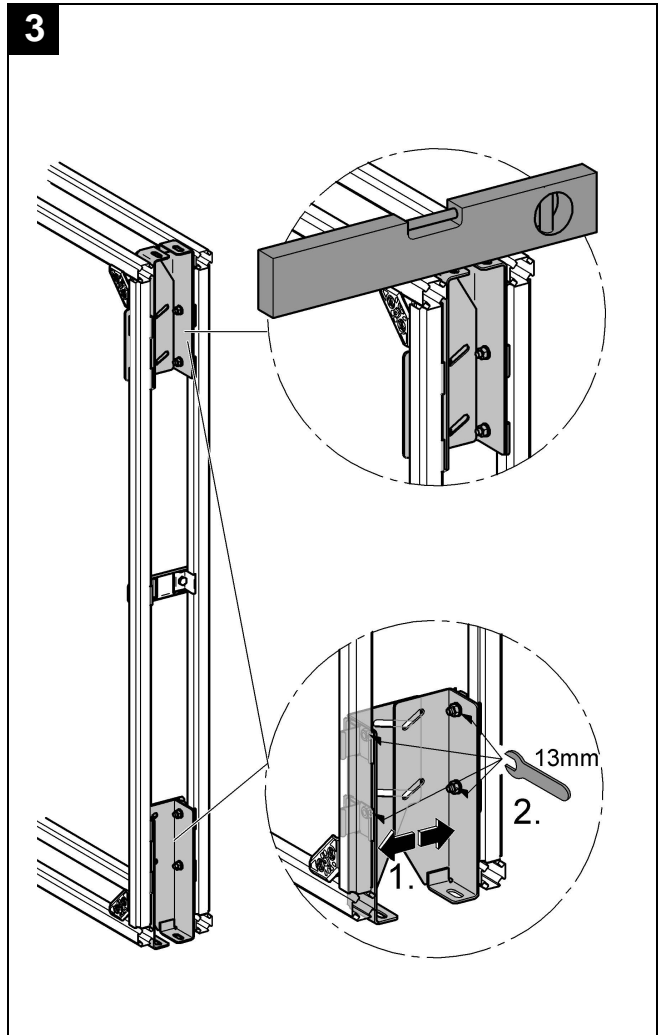

39 025

Rapid Pro

Design + Engineering GROHE Germany

99.0130.031/ÄM 228362/08.13

GROHE
ENJOY WATER®

D

+49 571 3989 333
impresum@grohe.de

A