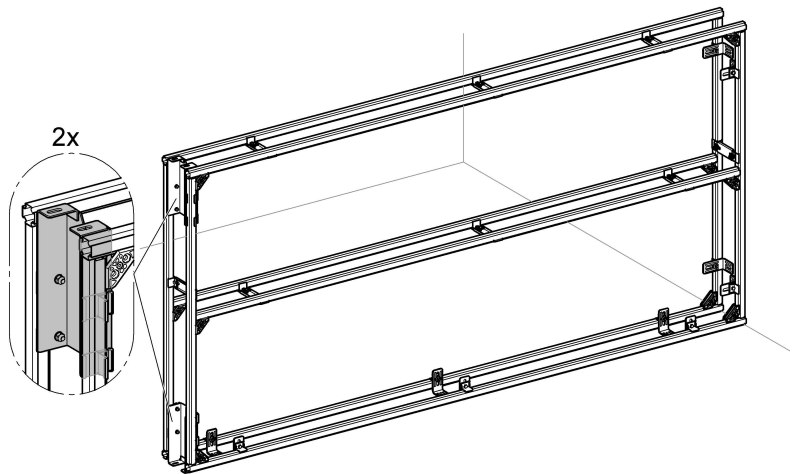

39 025

Rapid Pro

Design + Engineering GROHE Germany

99.0130.031/ÄM 228362/08.13

GROHE
ENJOY WATER®

D

+49 571 3989 333
impresum@grohe.de

A