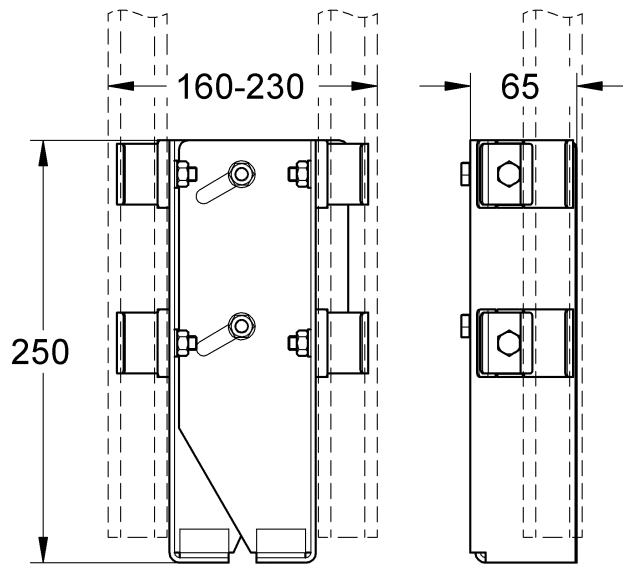

39 025

Rapid Pro

Design + Engineering GROHE Germany

99.0130.031/ÄM 228362/08.13

GROHE
ENJOY WATER®

D

+49 571 3989 333
impresum@grohe.de

A