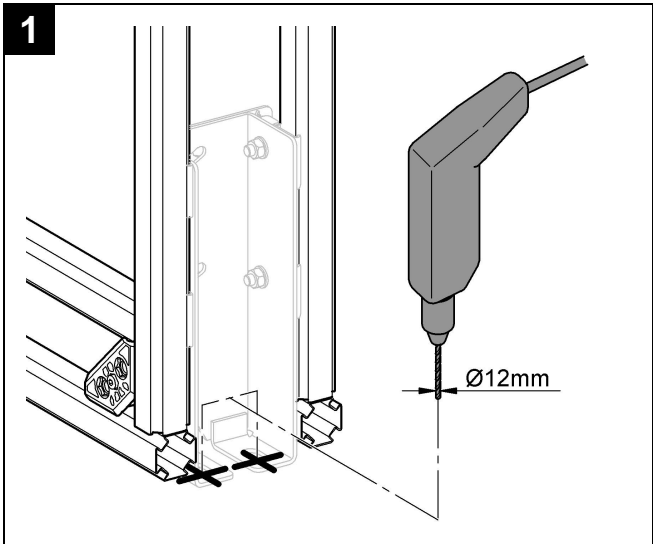

39 025

Rapid Pro

Design + Engineering GROHE Germany

99.0130.031/ÄM 228362/08.13

GROHE
ENJOY WATER®

D

+49 571 3989 333
impresum@grohe.de

A