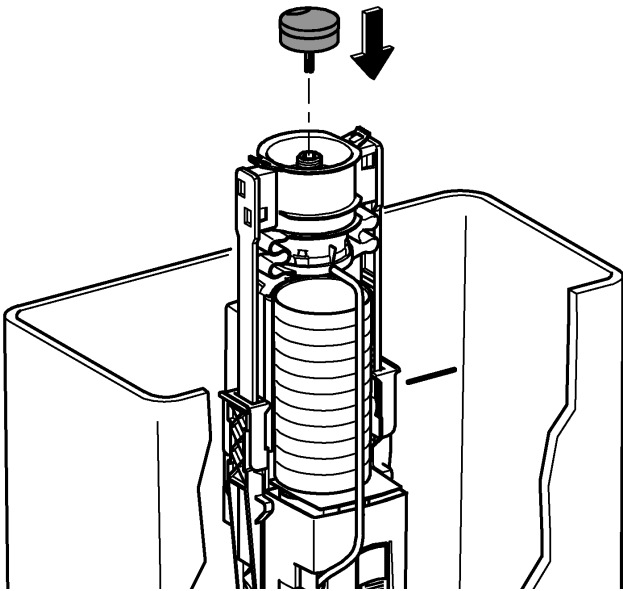

AV1
DESIGN + ENGINEERING
GROHE GERMANY

96.036.331/ÄM 232346/01.15

www.grohe.com

Pure Freude an Wasser

GROHE
~~~~~

Pure Freude an Wasser

**GROHE**  

**D**  
☎ +49 571 3989 333  
impressum@grohe.de