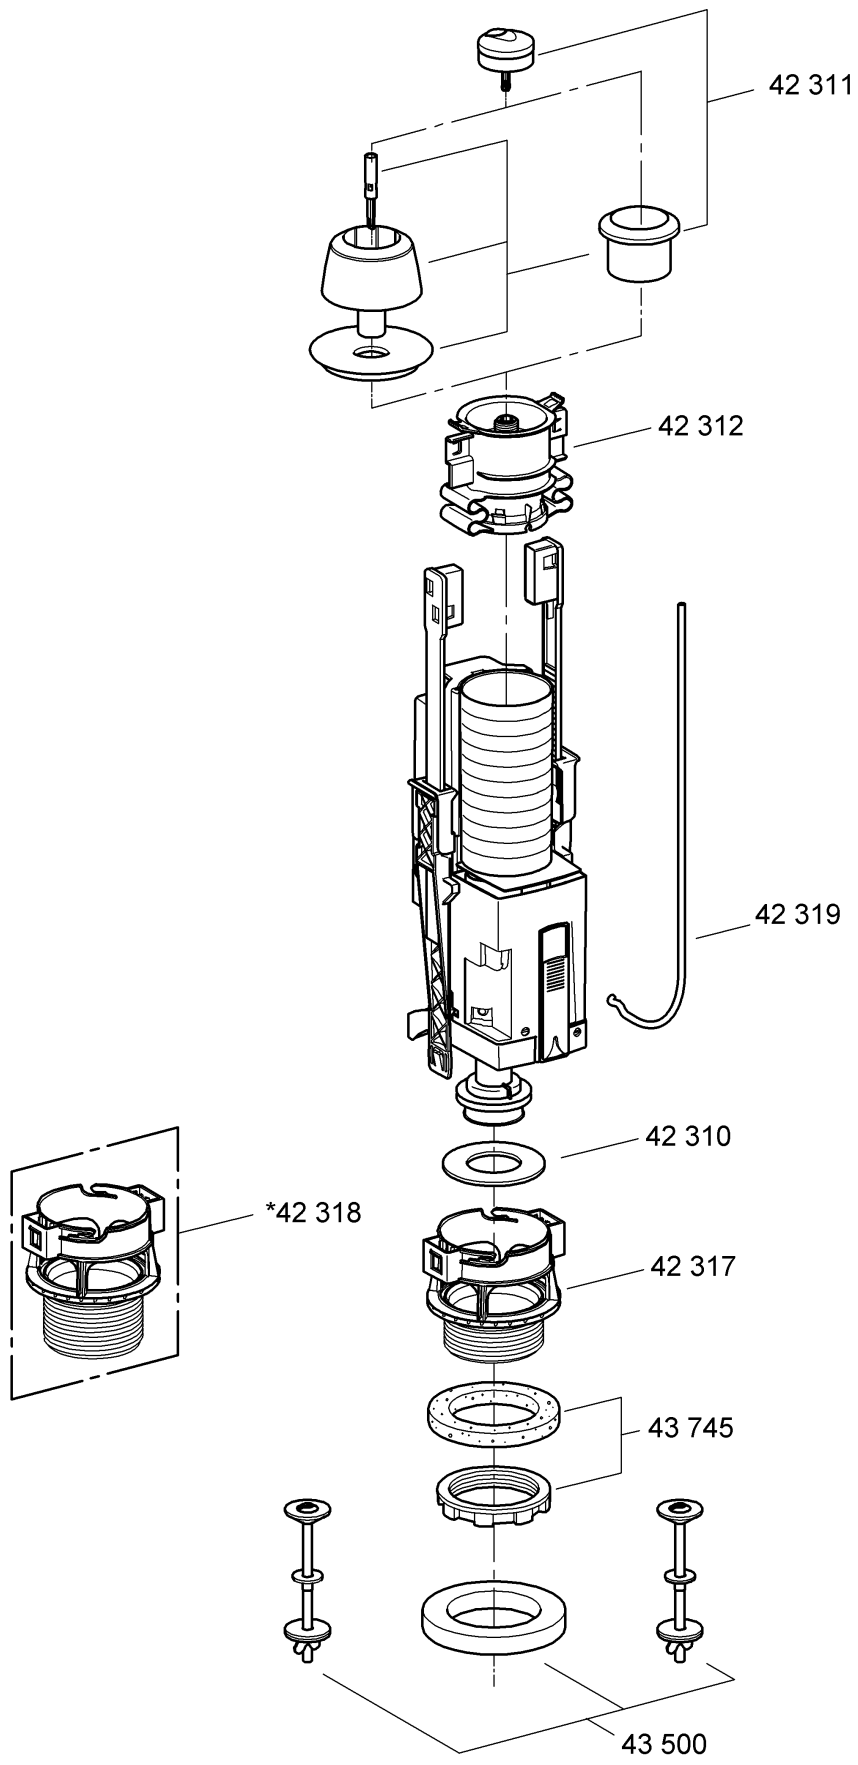

AV1
DESIGN + ENGINEERING
GROHE GERMANY

96.036.331/ÄM 232346/01.15

www.grohe.com

Pure Freude an Wasser

GROHE
~~~~~

Pure Freude an Wasser

**GROHE**  

**D**  
☎ +49 571 3989 333  
impressum@grohe.de