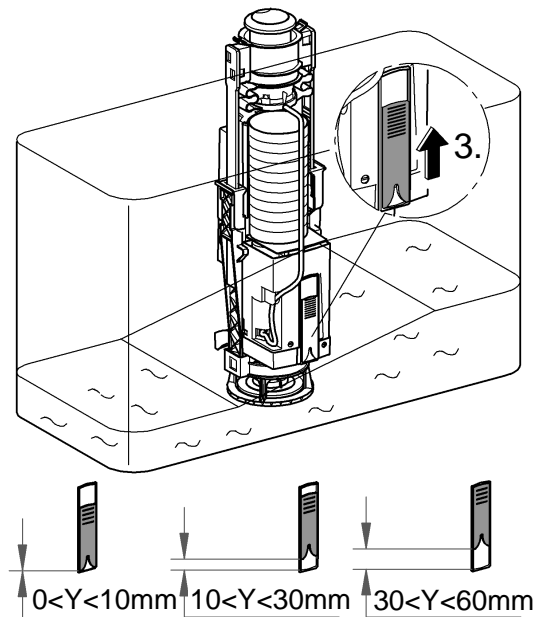

AV1
DESIGN + ENGINEERING
GROHE GERMANY

96.036.331/ÄM 232346/01.15

www.grohe.com

Pure Freude an Wasser

GROHE
~~~~~

Pure Freude an Wasser

**GROHE**  

**D**  
☎ +49 571 3989 333  
impressum@grohe.de