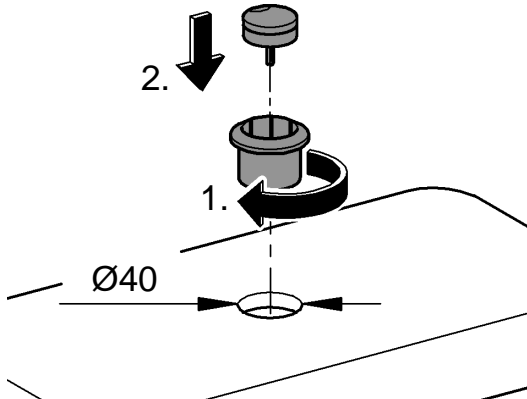

AV1
DESIGN + ENGINEERING
GROHE GERMANY

96.036.331/ÄM 232346/01.15

www.grohe.com

Pure Freude an Wasser

GROHE
~~~~~

Pure Freude an Wasser

**GROHE**  

**D**  
☎ +49 571 3989 333  
impressum@grohe.de