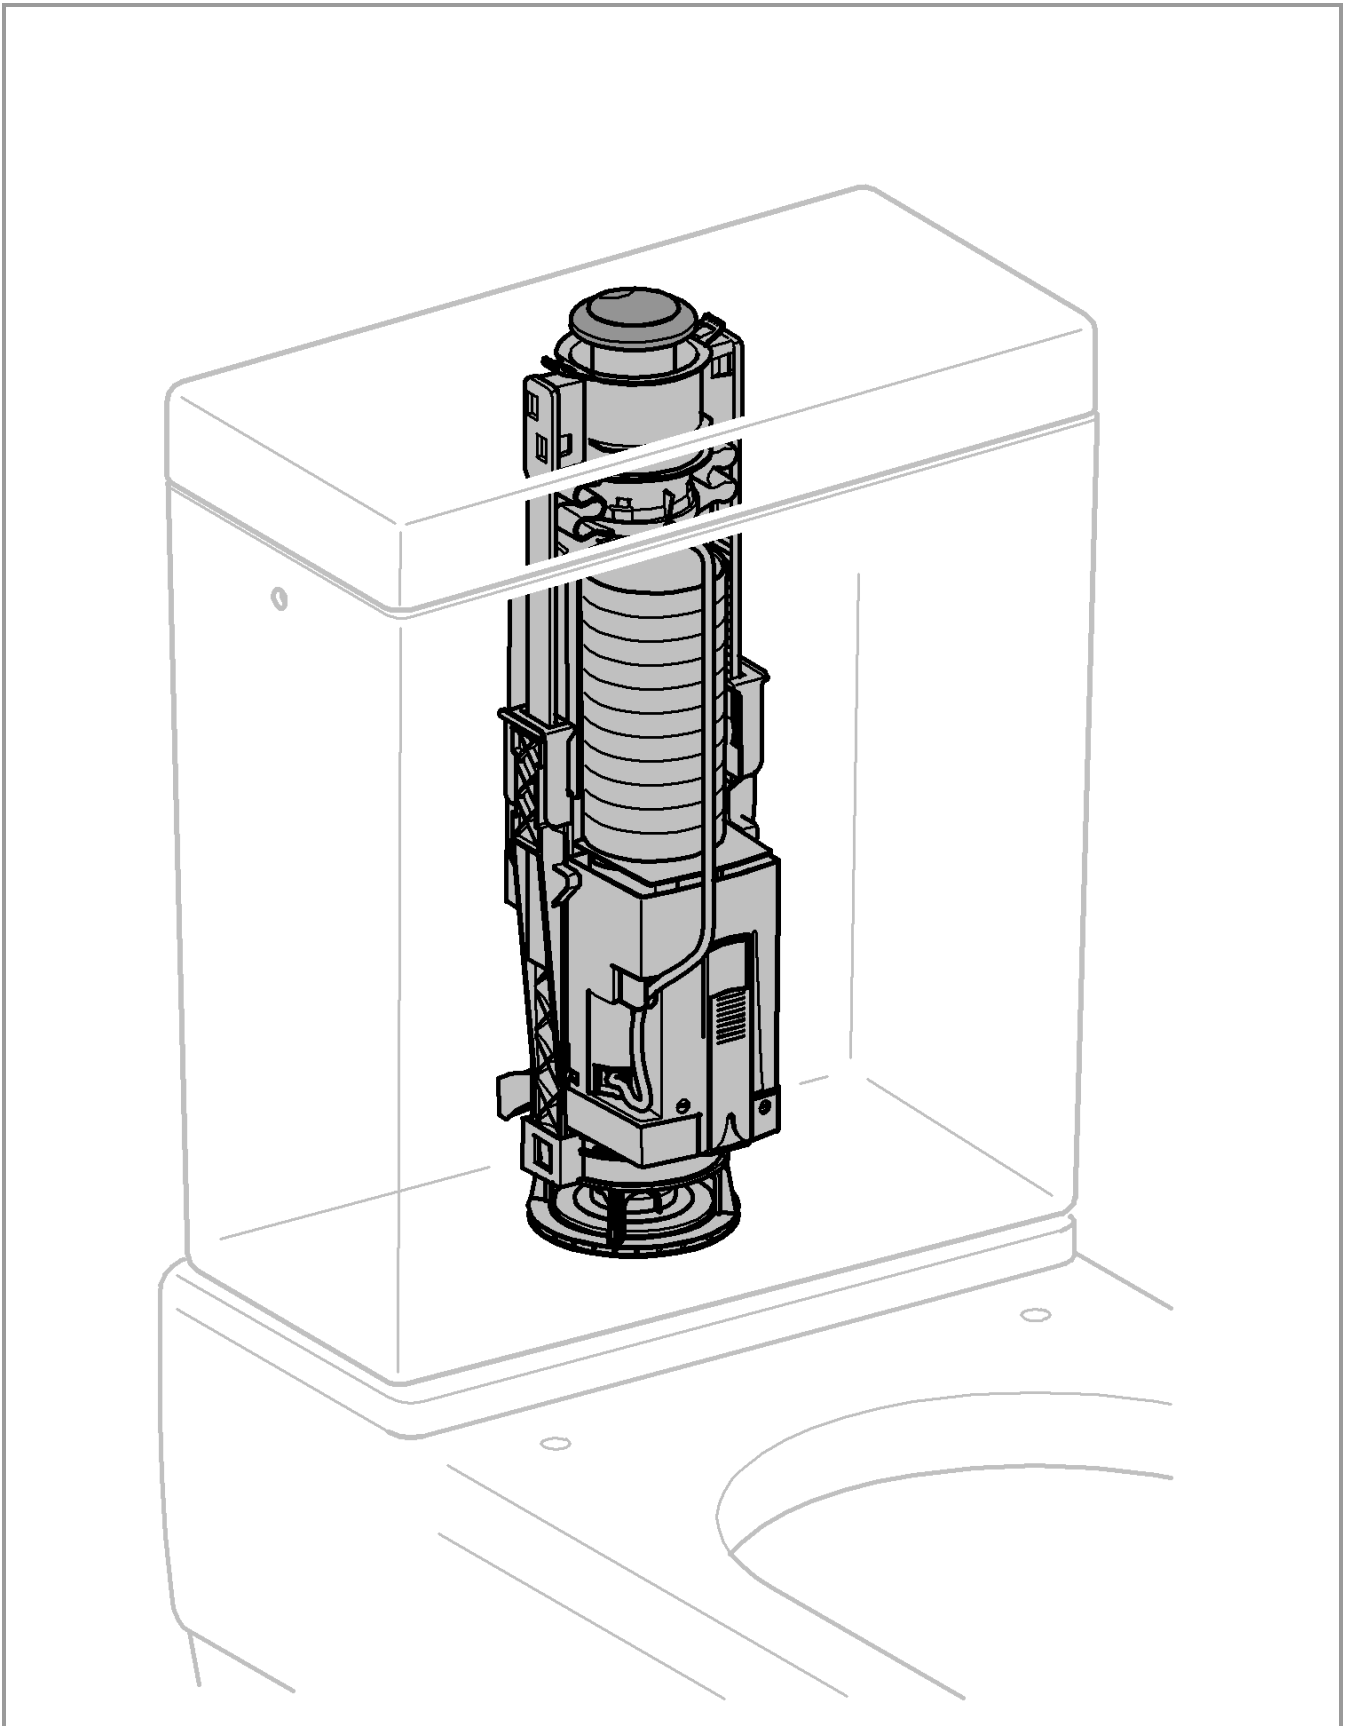

AV1
DESIGN + ENGINEERING
GROHE GERMANY

96.036.331/ÄM 232346/01.15

www.grohe.com

Pure Freude an Wasser

GROHE
~~~~~

Pure Freude an Wasser

**GROHE**  

**D**  
☎ +49 571 3989 333  
impressum@grohe.de