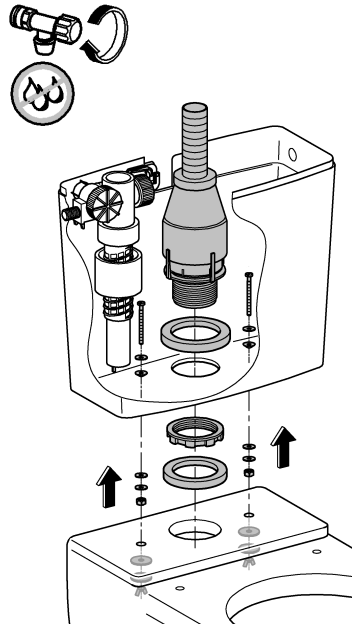

AV1
DESIGN + ENGINEERING
GROHE GERMANY

96.036.331/ÄM 232346/01.15

www.grohe.com

Pure Freude an Wasser

GROHE
~~~~~

Pure Freude an Wasser

**GROHE**  

**D**  
☎ +49 571 3989 333  
impressum@grohe.de