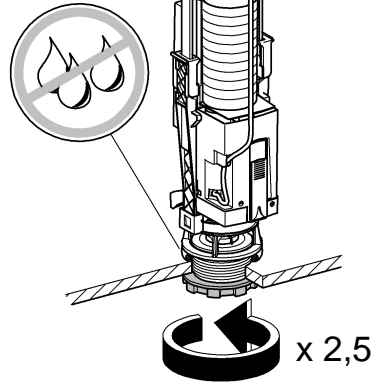

AV1
DESIGN + ENGINEERING
GROHE GERMANY

96.036.331/ÄM 232346/01.15

www.grohe.com

Pure Freude an Wasser

GROHE
~~~~~

Pure Freude an Wasser

**GROHE**  

**D**  
☎ +49 571 3989 333  
impressum@grohe.de