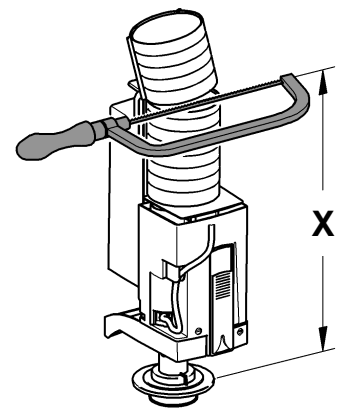

AV1
DESIGN + ENGINEERING
GROHE GERMANY

96.036.331/ÄM 232346/01.15

www.grohe.com

Pure Freude an Wasser

GROHE
~~~~~

Pure Freude an Wasser

**GROHE**  

**D**  
☎ +49 571 3989 333  
impressum@grohe.de