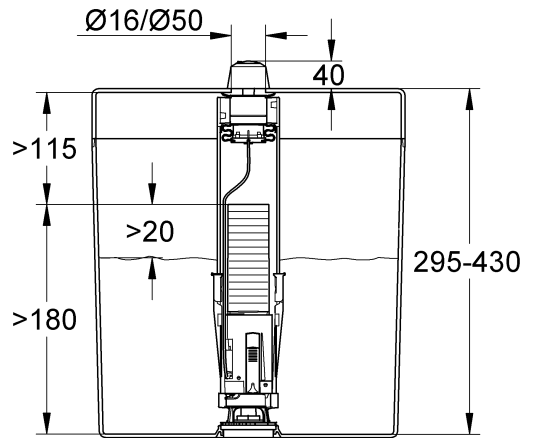

AV1
DESIGN + ENGINEERING
GROHE GERMANY

96.036.331/ÄM 232346/01.15

www.grohe.com

Pure Freude an Wasser

GROHE
~~~~~

Pure Freude an Wasser

**GROHE**  

**D**  
☎ +49 571 3989 333  
impressum@grohe.de