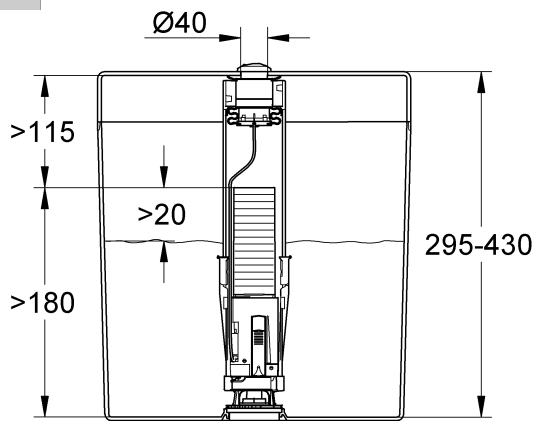

AV1
DESIGN + ENGINEERING
GROHE GERMANY

96.036.331/ÄM 232346/01.15

www.grohe.com

Pure Freude an Wasser

GROHE
~~~~~

Pure Freude an Wasser

**GROHE**  

**D**  
☎ +49 571 3989 333  
impressum@grohe.de