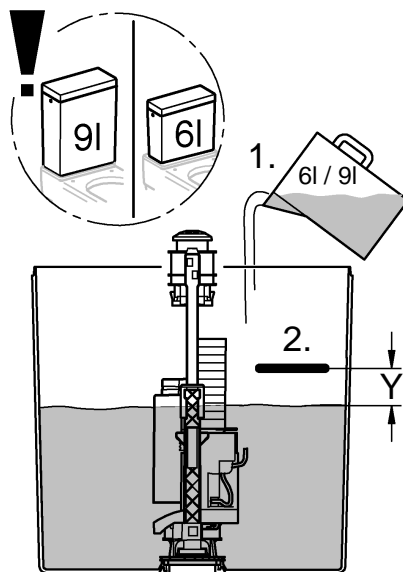

AV1
DESIGN + ENGINEERING
GROHE GERMANY

96.036.331/ÄM 232346/01.15

www.grohe.com

Pure Freude an Wasser

GROHE
~~~~~

Pure Freude an Wasser

**GROHE**  

**D**  
☎ +49 571 3989 333  
impressum@grohe.de