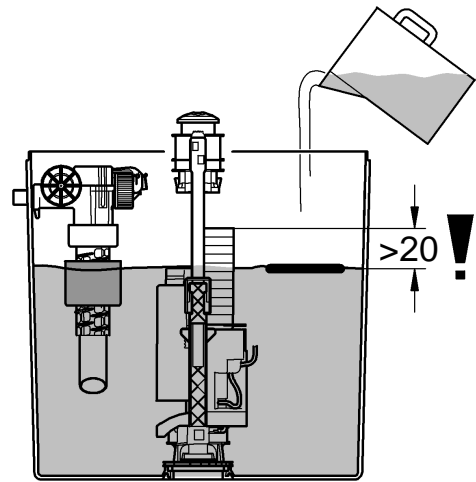

AV1
DESIGN + ENGINEERING
GROHE GERMANY

96.036.331/ÄM 232346/01.15

www.grohe.com

Pure Freude an Wasser

GROHE
~~~~~

Pure Freude an Wasser

**GROHE**  

**D**  
☎ +49 571 3989 333  
impressum@grohe.de