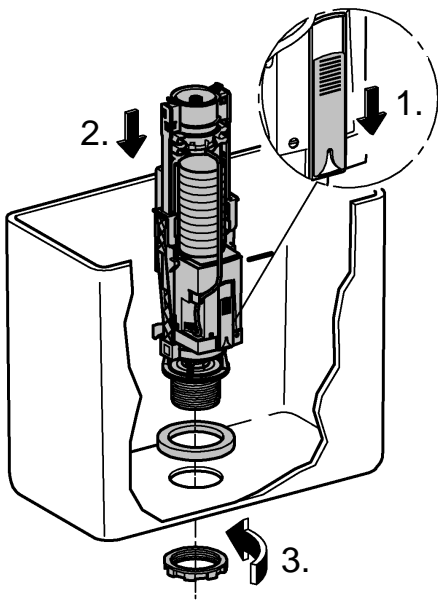

AV1
DESIGN + ENGINEERING
GROHE GERMANY

96.036.331/ÄM 232346/01.15

www.grohe.com

Pure Freude an Wasser

GROHE
~~~~~

Pure Freude an Wasser

**GROHE**  

**D**  
☎ +49 571 3989 333  
impressum@grohe.de