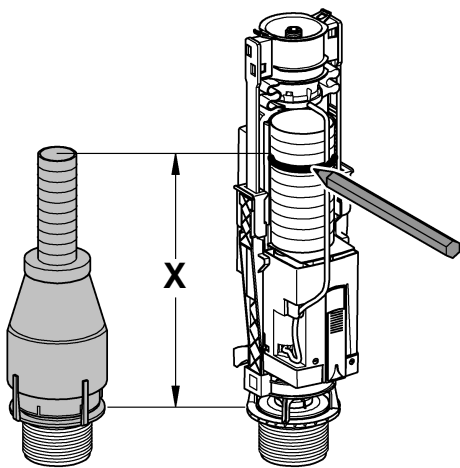

AV1
DESIGN + ENGINEERING
GROHE GERMANY

96.036.331/ÄM 232346/01.15

www.grohe.com

Pure Freude an Wasser

GROHE
~~~~~

Pure Freude an Wasser

**GROHE**  

**D**  
☎ +49 571 3989 333  
impressum@grohe.de