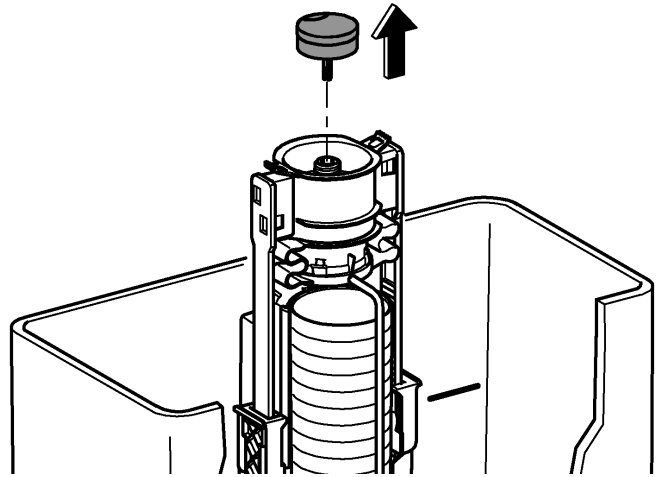

AV1
DESIGN + ENGINEERING
GROHE GERMANY

96.036.331/ÄM 232346/01.15

www.grohe.com

Pure Freude an Wasser

GROHE
~~~~~

Pure Freude an Wasser

**GROHE**  

**D**  
☎ +49 571 3989 333  
impressum@grohe.de