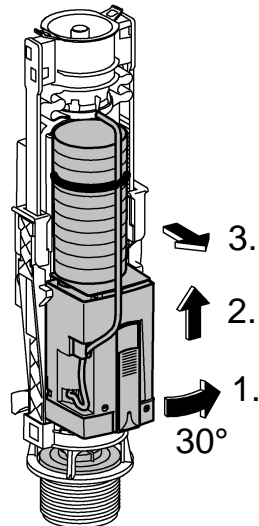

AV1
DESIGN + ENGINEERING
GROHE GERMANY

96.036.331/ÄM 232346/01.15

www.grohe.com

Pure Freude an Wasser

GROHE
~~~~~

Pure Freude an Wasser

**GROHE**  

**D**  
☎ +49 571 3989 333  
impressum@grohe.de