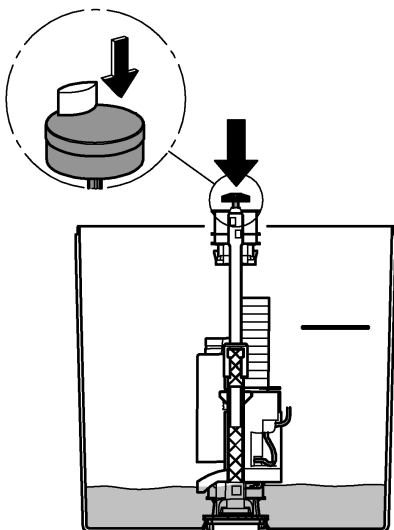

AV1
DESIGN + ENGINEERING
GROHE GERMANY

96.036.331/ÄM 232346/01.15

www.grohe.com

Pure Freude an Wasser

GROHE
~~~~~

Pure Freude an Wasser

**GROHE**  

**D**  
☎ +49 571 3989 333  
impressum@grohe.de