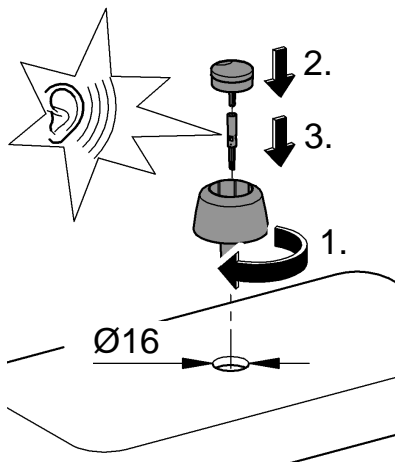

AV1
DESIGN + ENGINEERING
GROHE GERMANY

96.036.331/ÄM 232346/01.15

www.grohe.com

Pure Freude an Wasser

GROHE
~~~~~

Pure Freude an Wasser

**GROHE**  

**D**  
☎ +49 571 3989 333  
impressum@grohe.de