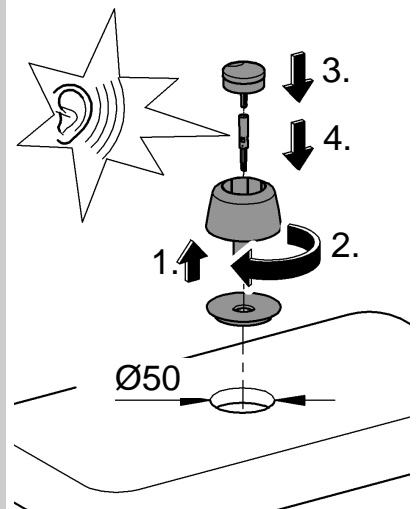

AV1
DESIGN + ENGINEERING
GROHE GERMANY

96.036.331/ÄM 232346/01.15

www.grohe.com

Pure Freude an Wasser

GROHE
~~~~~

Pure Freude an Wasser

**GROHE**  

**D**  
☎ +49 571 3989 333  
impressum@grohe.de