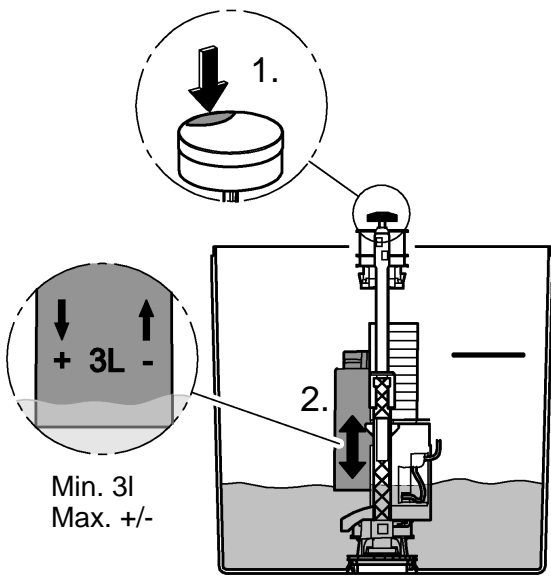

AV1
DESIGN + ENGINEERING
GROHE GERMANY

96.036.331/ÄM 232346/01.15

www.grohe.com

Pure Freude an Wasser

GROHE
~~~~~

Pure Freude an Wasser

**GROHE**  

**D**  
☎ +49 571 3989 333  
impressum@grohe.de