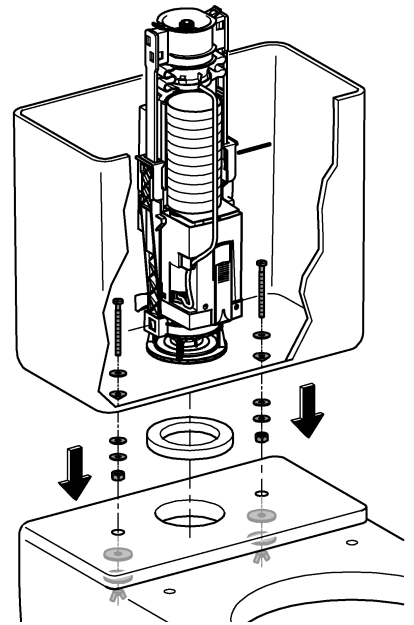

AV1
DESIGN + ENGINEERING
GROHE GERMANY

96.036.331/ÄM 232346/01.15

www.grohe.com

Pure Freude an Wasser

GROHE
~~~~~

Pure Freude an Wasser

**GROHE**  

**D**  
☎ +49 571 3989 333  
impressum@grohe.de