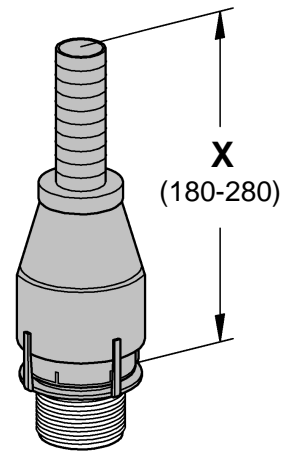

AV1
DESIGN + ENGINEERING
GROHE GERMANY

96.036.331/ÄM 232346/01.15

www.grohe.com

Pure Freude an Wasser

GROHE
~~~~~

Pure Freude an Wasser

**GROHE**  

**D**  
☎ +49 571 3989 333  
impressum@grohe.de