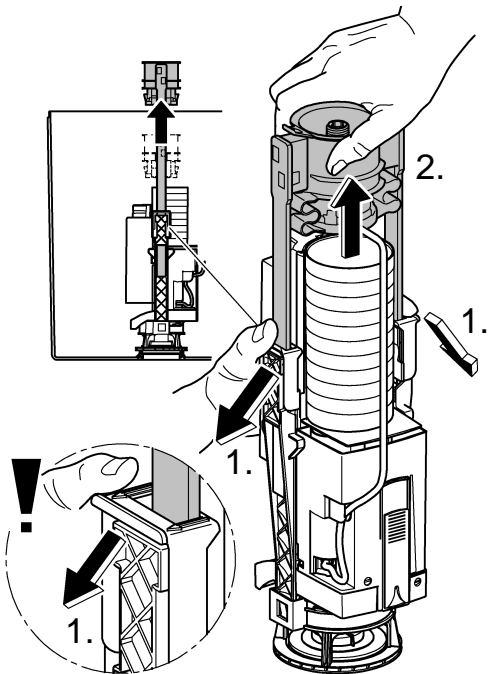

AV1
DESIGN + ENGINEERING
GROHE GERMANY

96.036.331/ÄM 232346/01.15

www.grohe.com

Pure Freude an Wasser

GROHE
~~~~~

Pure Freude an Wasser

**GROHE**  

**D**  
☎ +49 571 3989 333  
impressum@grohe.de