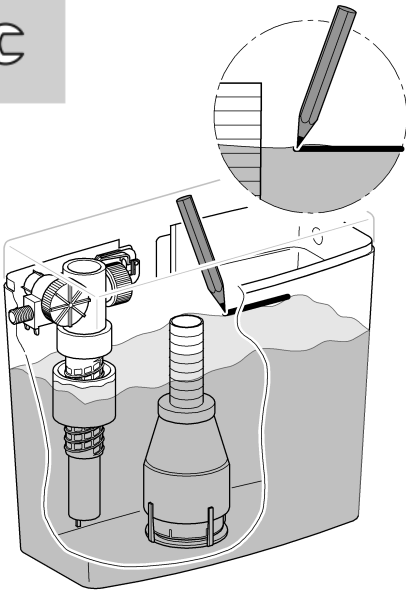

AV1
DESIGN + ENGINEERING
GROHE GERMANY

96.036.331/ÄM 232346/01.15

www.grohe.com

Pure Freude an Wasser

GROHE
~~~~~

Pure Freude an Wasser

**GROHE**  

**D**  
☎ +49 571 3989 333  
impressum@grohe.de