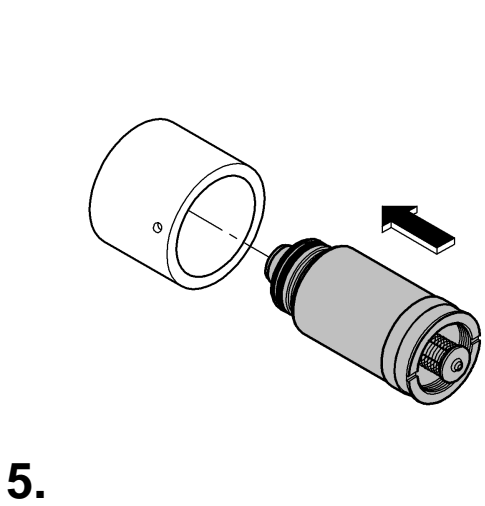

ENJOY WATER®

43 982

GROHE

ENJOY WATER®