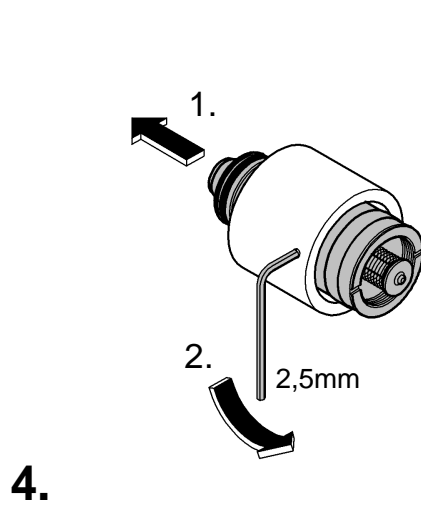

ENJOY WATER®

43 982

GROHE

ENJOY WATER®