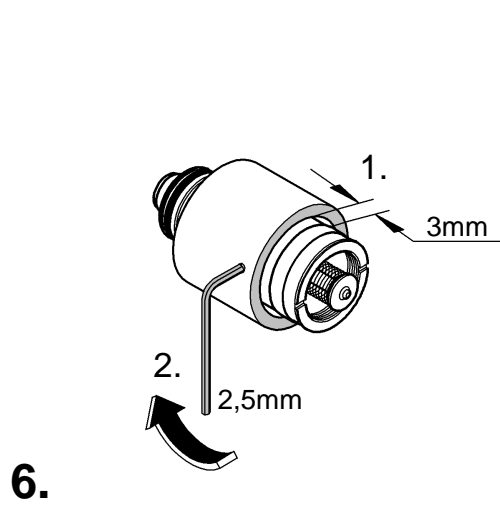

ENJOY WATER®

43 982

GROHE

ENJOY WATER®