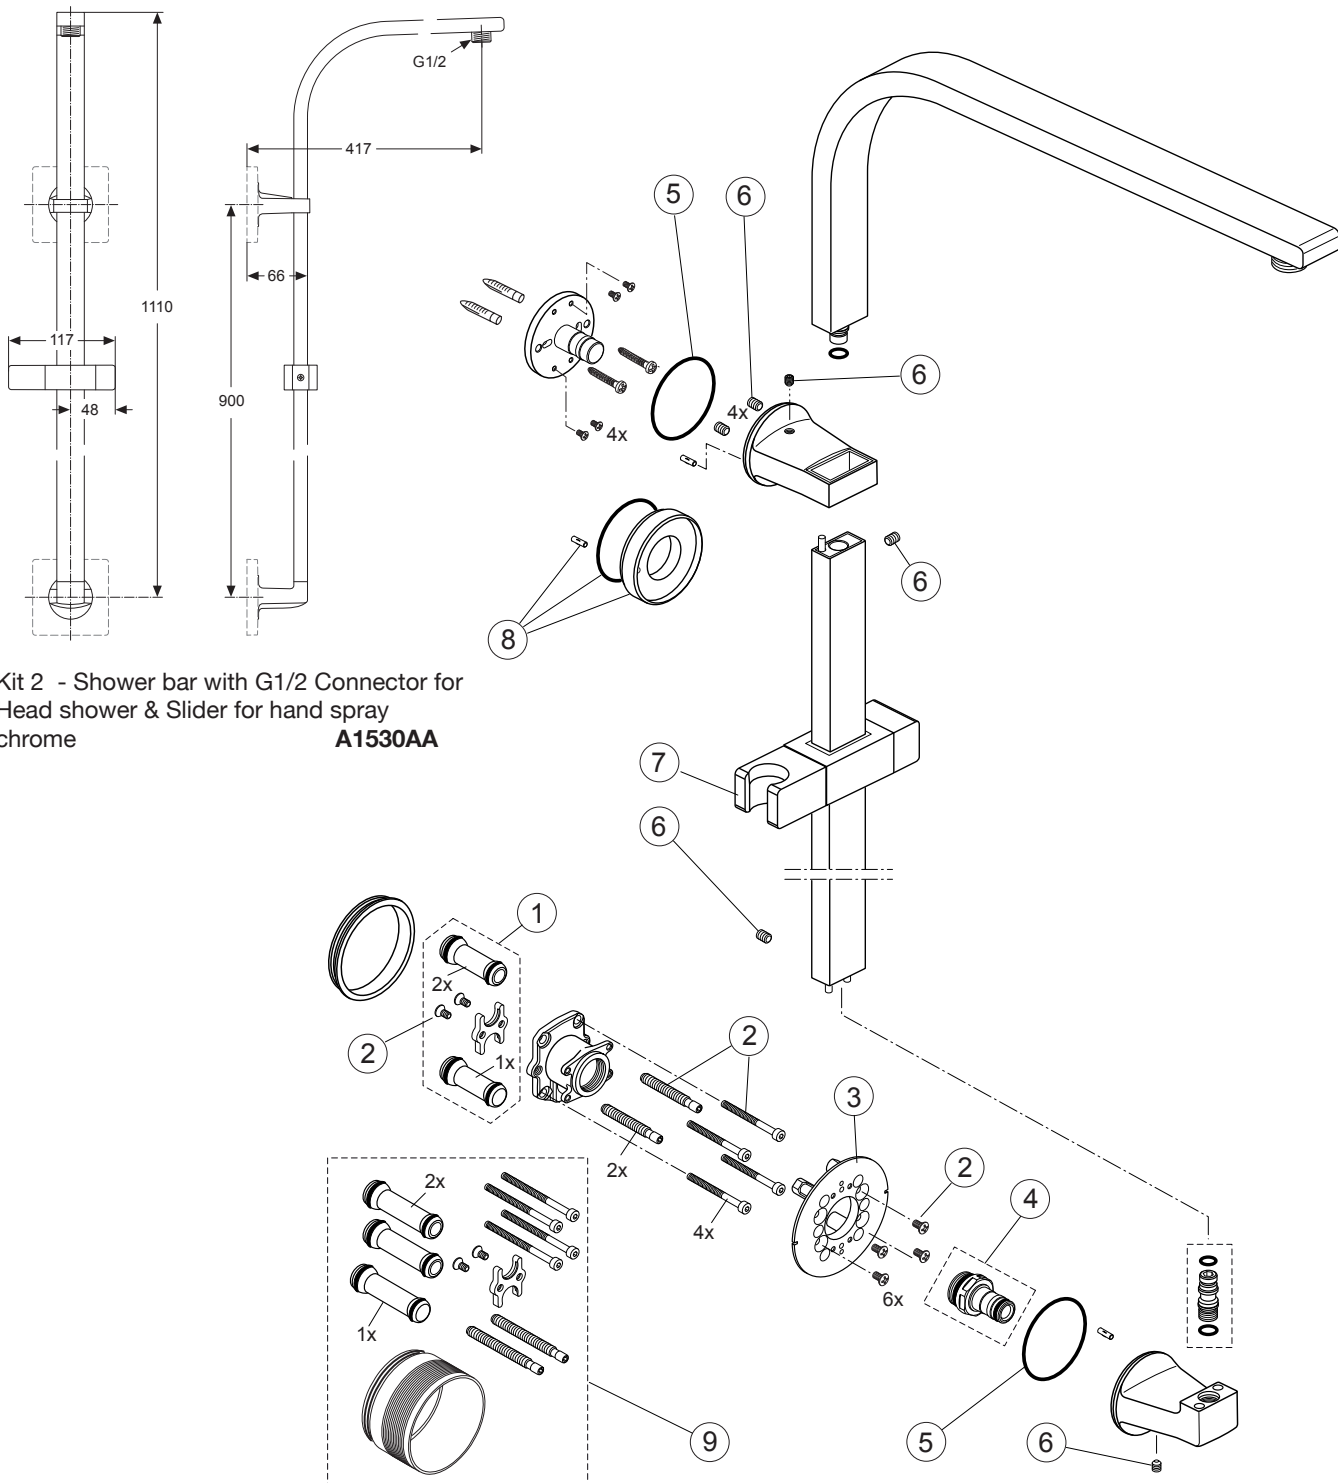

Produced from: Dec. 2020

Kit 2 - Shower bar with G1/2 Connector for Head shower & Slider for hand spray chrome  
**A1530AA**

Pos.	Description	Part-Number	Qty.	Pos.	Description	Part-Number	Qty.
1	Ball canal / connector	<b>A 860 847 NU</b>	2 pcs				
2	Screw set vol./conn. valve	<b>A 860 842 NU</b>	1 pcs				
3	Escutcheon holder	<b>A 860 853 NU</b>	1 Set				
4	Connector nipple open	<b>A 860 867 NU</b>	1 pcs				
5	O - ring Ø41 x 1,78	<b>A 961 863 NU</b>	1 pcs				
6	Thread pin M5x5	<b>A962 625 NU</b>	1 Set				
7	Slider / hand spray holder	<b>A 860 870 AA</b>	1 pcs				
8	Distance plate Ø51 cpl.	<b>A 860 825 AA</b>	1 Set				
9	Extension kit 15mm longer	<b>A 963 738 NU</b>	1 Set				

Produced from: Nov. 2011 - Nov.2020

Kit 2 - Shower bar with G1/2 Connector for Head shower & Slider for hand spray chrome  
**A1530AA**

Replace XX with the appropriate finish code  
chrome = AA,

Example spare part order:  
**A 860 870 AA** in chrome

Pos.	Description	Part-Number	Qty.	Pos.	Description	Part-Number	Qty.
1	Seal ring			14	O-rings Ø7x1,5 u. Ø7,65x1,78		
2	Screw set vol./conn. valve	<b>A 860 842 NU</b>	1 pcs	15	Fixation nipple shr. bar	<b>A 860 872 NU</b>	1 pcs
3	Ball canal / connector	<b>A 860 847 NU</b>	2 pcs	16	Slider / hand spray holder	<b>A 860 870 XX</b>	1 pcs
4	O-ring set Ø10 + Ø13x2,5	<b>A 860 852 NU</b>	1 Set	17	Shower bar pipe		
5	Flange / fixation / holder			18	Groove pin 4x18 ISO8741		
6	Body for vol. valve & accessories			19	Wall Fixation shower bar		
7	Escutcheon holder	<b>A 860 853 NU</b>	1 Set	20	Flange fixation kit complete		
8	Connector nipple open	<b>A 860 867 NU</b>	1 pcs	21	Counter sunk screw M3x6 DIN 963		
9	O - ring Ø10 x 2	<b>A 963 495 NU</b>	2 pcs	22	Distance plate Ø51 cpl.	<b>A 860 825 XX</b>	1 Set
10	O - ring Ø41 x 1,78	<b>A 961 863 NU</b>	1 pcs	23	Shower bar pipe head shower		
11	Groove pin 3x10 DIN1474			24	Extension kit 15mm longer	<b>A 963 738 NU</b>	1 Set
12	Wall connection elbow						
13	Thread pin M5x5	<b>A962 625 NU</b>	1 Set				