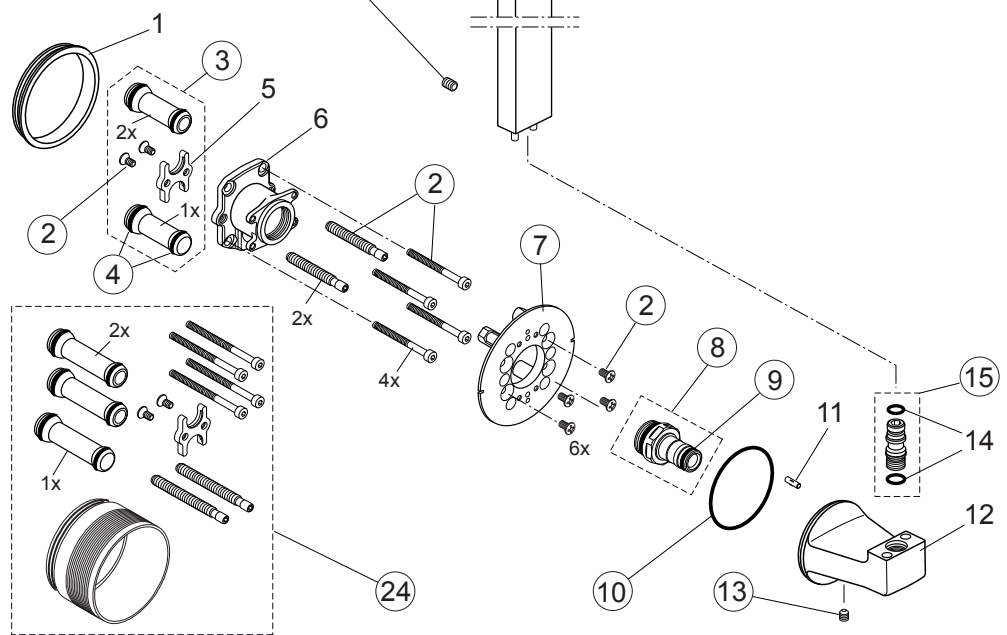

Produced from: Dec. 2020

Kit 2 - Shower bar with G1/2 Connector for Head shower & Slider for hand spray chrome  
**A1530AA**

Pos.	Description	Part-Number	Qty.	Pos.	Description	Part-Number	Qty.
1	Ball canal / connector	<b>A 860 847 NU</b>	2 pcs				
2	Screw set vol./conn. valve	<b>A 860 842 NU</b>	1 pcs				
3	Escutcheon holder	<b>A 860 853 NU</b>	1 Set				
4	Connector nipple open	<b>A 860 867 NU</b>	1 pcs				
5	O - ring Ø41 x 1,78	<b>A 961 863 NU</b>	1 pcs				
6	Thread pin M5x5	<b>A962 625 NU</b>	1 Set				
7	Slider / hand spray holder	<b>A 860 870 AA</b>	1 pcs				
8	Distance plate Ø51 cpl.	<b>A 860 825 AA</b>	1 Set				
9	Extension kit 15mm longer	<b>A 963 738 NU</b>	1 Set				

Produced from: Nov. 2011 - Nov.2020

Kit 2 - Shower bar with G1/2 Connector for Head shower & Slider for hand spray chrome  
**A1530AA**

Replace XX with the appropriate finish code  
chrome = AA,

Example spare part order:  
**A 860 870 AA** in chrome

Pos.	Description	Part-Number	Qty.	Pos.	Description	Part-Number	Qty.
1	Seal ring			14	O-rings Ø7x1,5 u. Ø7,65x1,78		
2	Screw set vol./conn. valve	<b>A 860 842 NU</b>	1 pcs	15	Fixation nipple shr. bar	<b>A 860 872 NU</b>	1 pcs
3	Ball canal / connector	<b>A 860 847 NU</b>	2 pcs	16	Slider / hand spray holder	<b>A 860 870 XX</b>	1 pcs
4	O-ring set Ø10 + Ø13x2,5	<b>A 860 852 NU</b>	1 Set	17	Shower bar pipe		
5	Flange / fixation / holder			18	Groove pin 4x18 ISO8741		
6	Body for vol. valve & accessories			19	Wall Fixation shower bar		
7	Escutcheon holder	<b>A 860 853 NU</b>	1 Set	20	Flange fixation kit complete		
8	Connector nipple open	<b>A 860 867 NU</b>	1 pcs	21	Counter sunk screw M3x6 DIN 963		
9	O - ring Ø10 x 2	<b>A 963 495 NU</b>	2 pcs	22	Distance plate Ø51 cpl.	<b>A 860 825 XX</b>	1 Set
10	O - ring Ø41 x 1,78	<b>A 961 863 NU</b>	1 pcs	23	Shower bar pipe head shower		
11	Groove pin 3x10 DIN1474			24	Extension kit 15mm longer	<b>A 963 738 NU</b>	1 Set
12	Wall connection elbow						
13	Thread pin M5x5	<b>A962 625 NU</b>	1 Set				