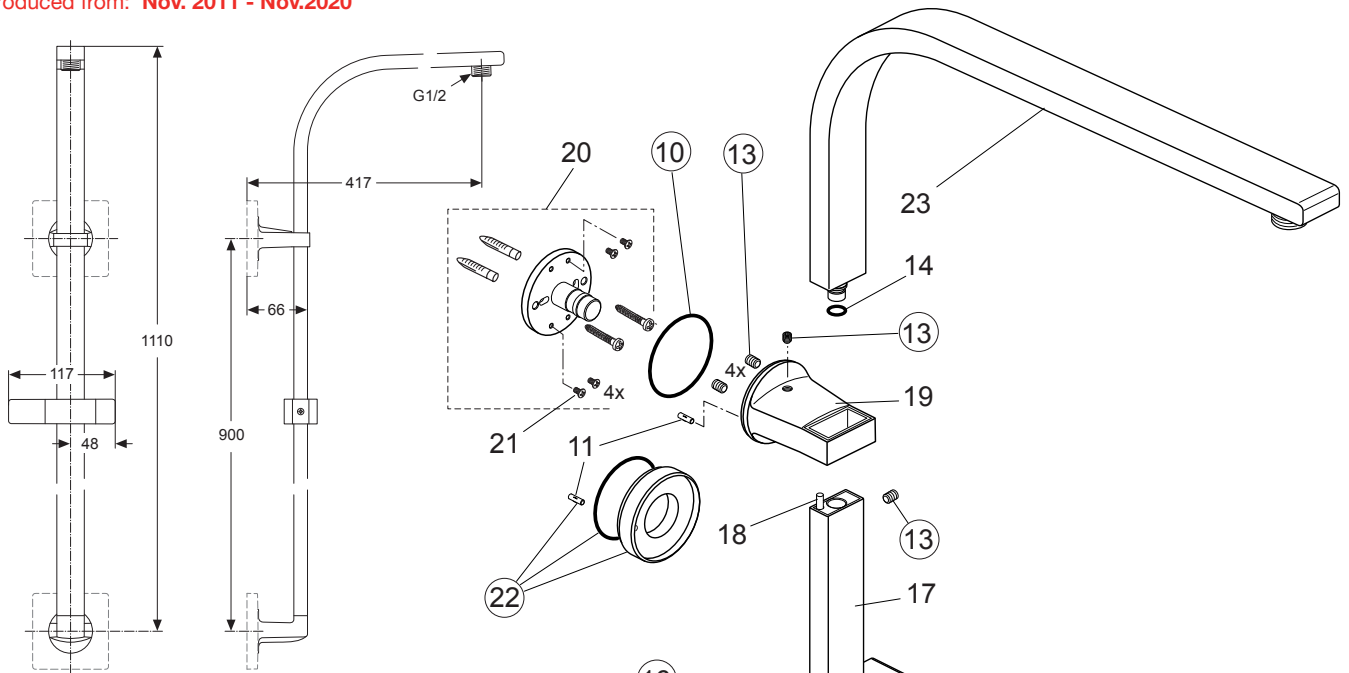

Produced from: Dec. 2020

Kit 2 - Shower bar with G1/2 Connector for Head shower & Slider for hand spray chrome  
**A1530AA**

Pos.	Description	Part-Number	Qty.	Pos.	Description	Part-Number	Qty.
1	Ball canal / connector	<b>A 860 847 NU</b>	2 pcs				
2	Screw set vol./conn. valve	<b>A 860 842 NU</b>	1 pcs				
3	Escutcheon holder	<b>A 860 853 NU</b>	1 Set				
4	Connector nipple open	<b>A 860 867 NU</b>	1 pcs				
5	O - ring Ø41 x 1,78	<b>A 961 863 NU</b>	1 pcs				
6	Thread pin M5x5	<b>A962 625 NU</b>	1 Set				
7	Slider / hand spray holder	<b>A 860 870 AA</b>	1 pcs				
8	Distance plate Ø51 cpl.	<b>A 860 825 AA</b>	1 Set				
9	Extension kit 15mm longer	<b>A 963 738 NU</b>	1 Set				

Produced from: Nov. 2011 - Nov.2020

Kit 2 - Shower bar with G1/2 Connector for Head shower & Slider for hand spray chrome  
**A1530AA**

Replace XX with the appropriate finish code  
chrome = AA,

Example spare part order:  
**A 860 870 AA** in chrome

Pos.	Description	Part-Number	Qty.	Pos.	Description	Part-Number	Qty.
1	Seal ring			14	O-rings Ø7x1,5 u. Ø7,65x1,78		
2	Screw set vol./conn. valve	<b>A 860 842 NU</b>	1 pcs	15	Fixation nipple shr. bar	<b>A 860 872 NU</b>	1 pcs
3	Ball canal / connector	<b>A 860 847 NU</b>	2 pcs	16	Slider / hand spray holder	<b>A 860 870 XX</b>	1 pcs
4	O-ring set Ø10 + Ø13x2,5	<b>A 860 852 NU</b>	1 Set	17	Shower bar pipe		
5	Flange / fixation / holder			18	Groove pin 4x18 ISO8741		
6	Body for vol. valve & accessories			19	Wall Fixation shower bar		
7	Escutcheon holder	<b>A 860 853 NU</b>	1 Set	20	Flange fixation kit complete		
8	Connector nipple open	<b>A 860 867 NU</b>	1 pcs	21	Counter sunk screw M3x6 DIN 963		
9	O - ring Ø10 x 2	<b>A 963 495 NU</b>	2 pcs	22	Distance plate Ø51 cpl.	<b>A 860 825 XX</b>	1 Set
10	O - ring Ø41 x 1,78	<b>A 961 863 NU</b>	1 pcs	23	Shower bar pipe head shower		
11	Groove pin 3x10 DIN1474			24	Extension kit 15mm longer	<b>A 963 738 NU</b>	1 Set
12	Wall connection elbow						
13	Thread pin M5x5	<b>A962 625 NU</b>	1 Set				