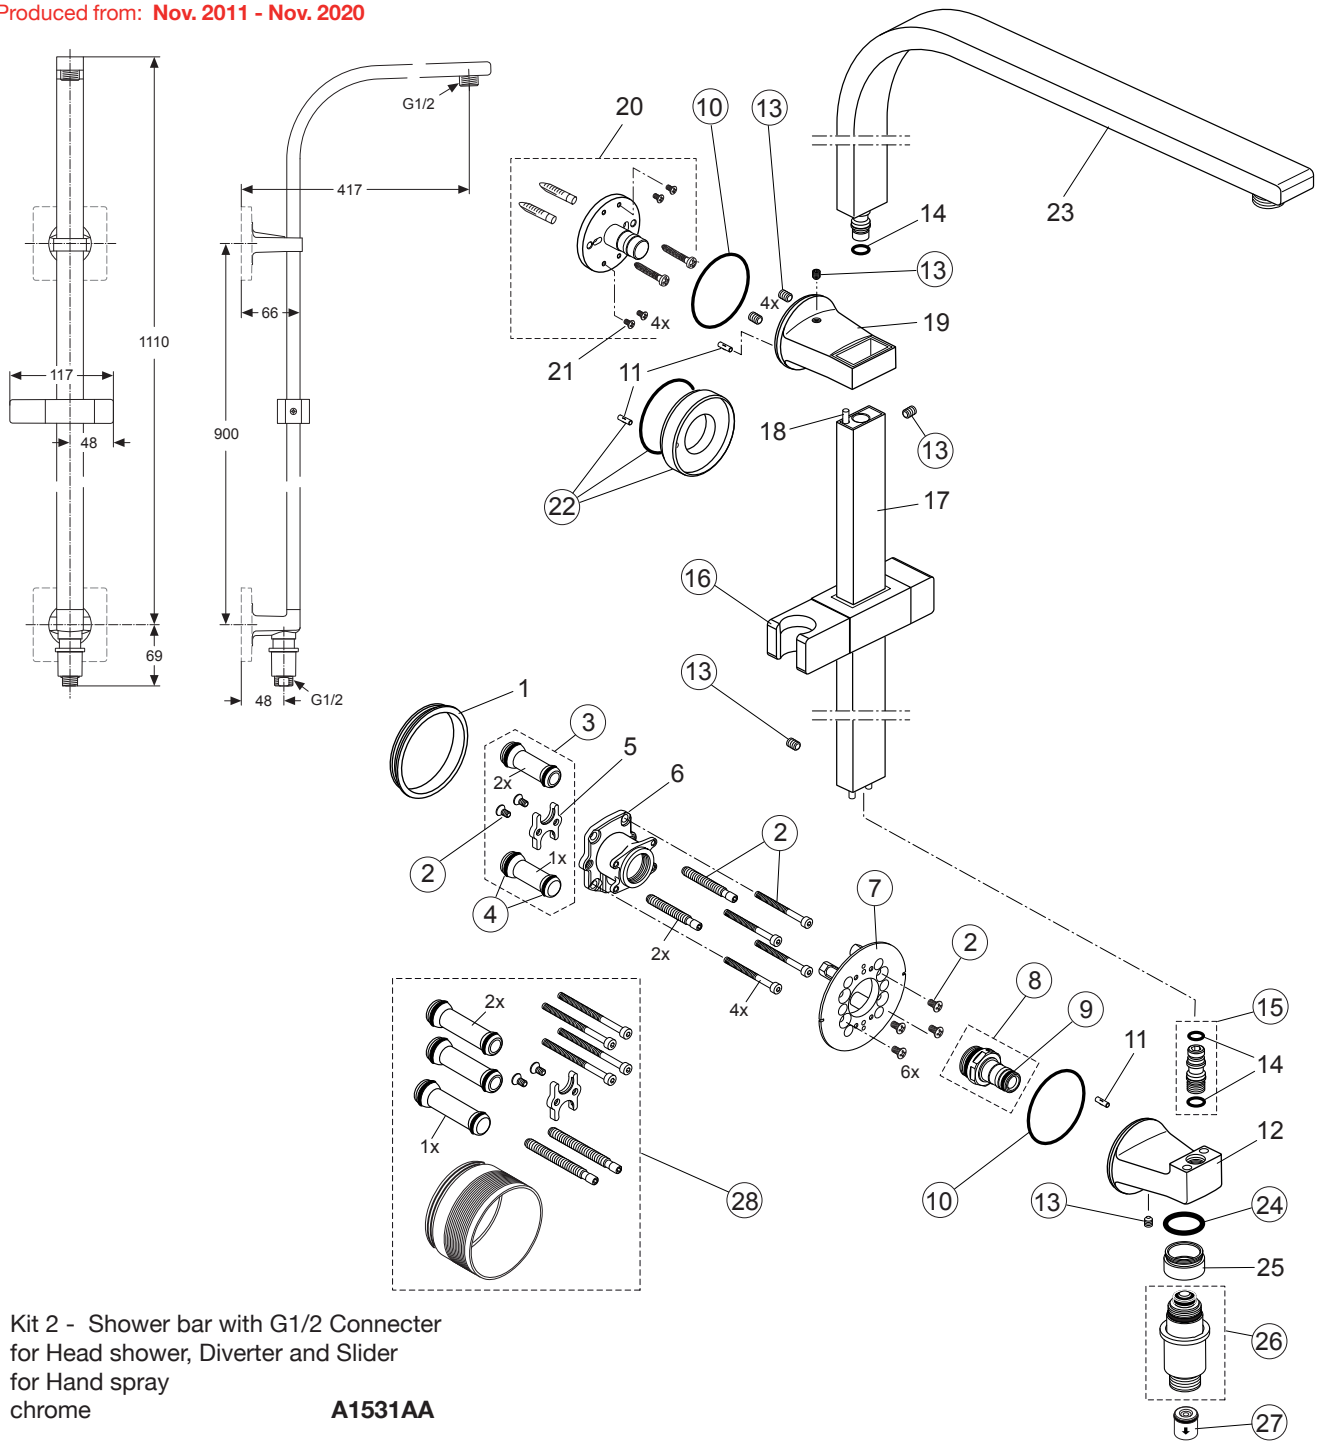

Produced from: Nov. 2011 - Nov. 2020

Kit 2 - Shower bar with G1/2 Connector
for Head shower, Diverter and Slider
for Hand spray
chrome

A1531AA

Replace XX with the appropriate finish code
chrome = AA,

Example spare part order:
A 860 870 AA in chrome

Pos.	Description	Part-Number	Qty.	Pos.	Description	Part-Number	Qty.
1	Seal ring			15	Fixation nipple shr. bar	A 860 872 NU	1 pcs
2	Screw set vol./conn. valve	A 860 842 NU	1 pcs	16	Slider / hand spray holder	A 860 870 XX	1 pcs
3	Ball canal / connector	A 860 847 NU	2 pcs	17	Shower bar pipe		
4	O-ring set Ø10 + Ø13x2,5	A 860 852 NU	1 Set	18	Groove pin 4x18 ISO8741		
5	Flange / fixation / holder			19	Wall Fixation shower bar		
6	Body for vol. valve & accessories			20	Flange fixation kit complete		
7	Escutcheon holder	A 860 853 NU	1 Set	21	Counter sunk screw M3x6 DIN 963		
8	Connector nipple open	A 860 867 NU	1 pcs	22	Distance plate Ø51 cpl.	A 860 825 XX	1 Set
9	O - ring Ø10 x 2	A 963 495 NU	2 pcs	23	Shower bar pipe head shower		
10	O - ring Ø41 x 1,78	A 961 863 NU	1 pcs	24	O-ring Ø20x1,5	A 961 644 NU	1 Set
11	Groove pin 3x10 DIN1474			25	Sleeve M25x1 outside - M22x1 inside		
12	Wall connection elbow			26	Diverter complete	A 860 869 XX	1 pcs
13	Thread pin M5x5	A962 625 NU	1 Set	27	Non-return valve DW15	A 962 594 NU	2 pcs
14	O-rings Ø7x1,5 u. Ø7,65x1,78			28	Extension kit 15mm longer	A 963 738 NU	1 Set