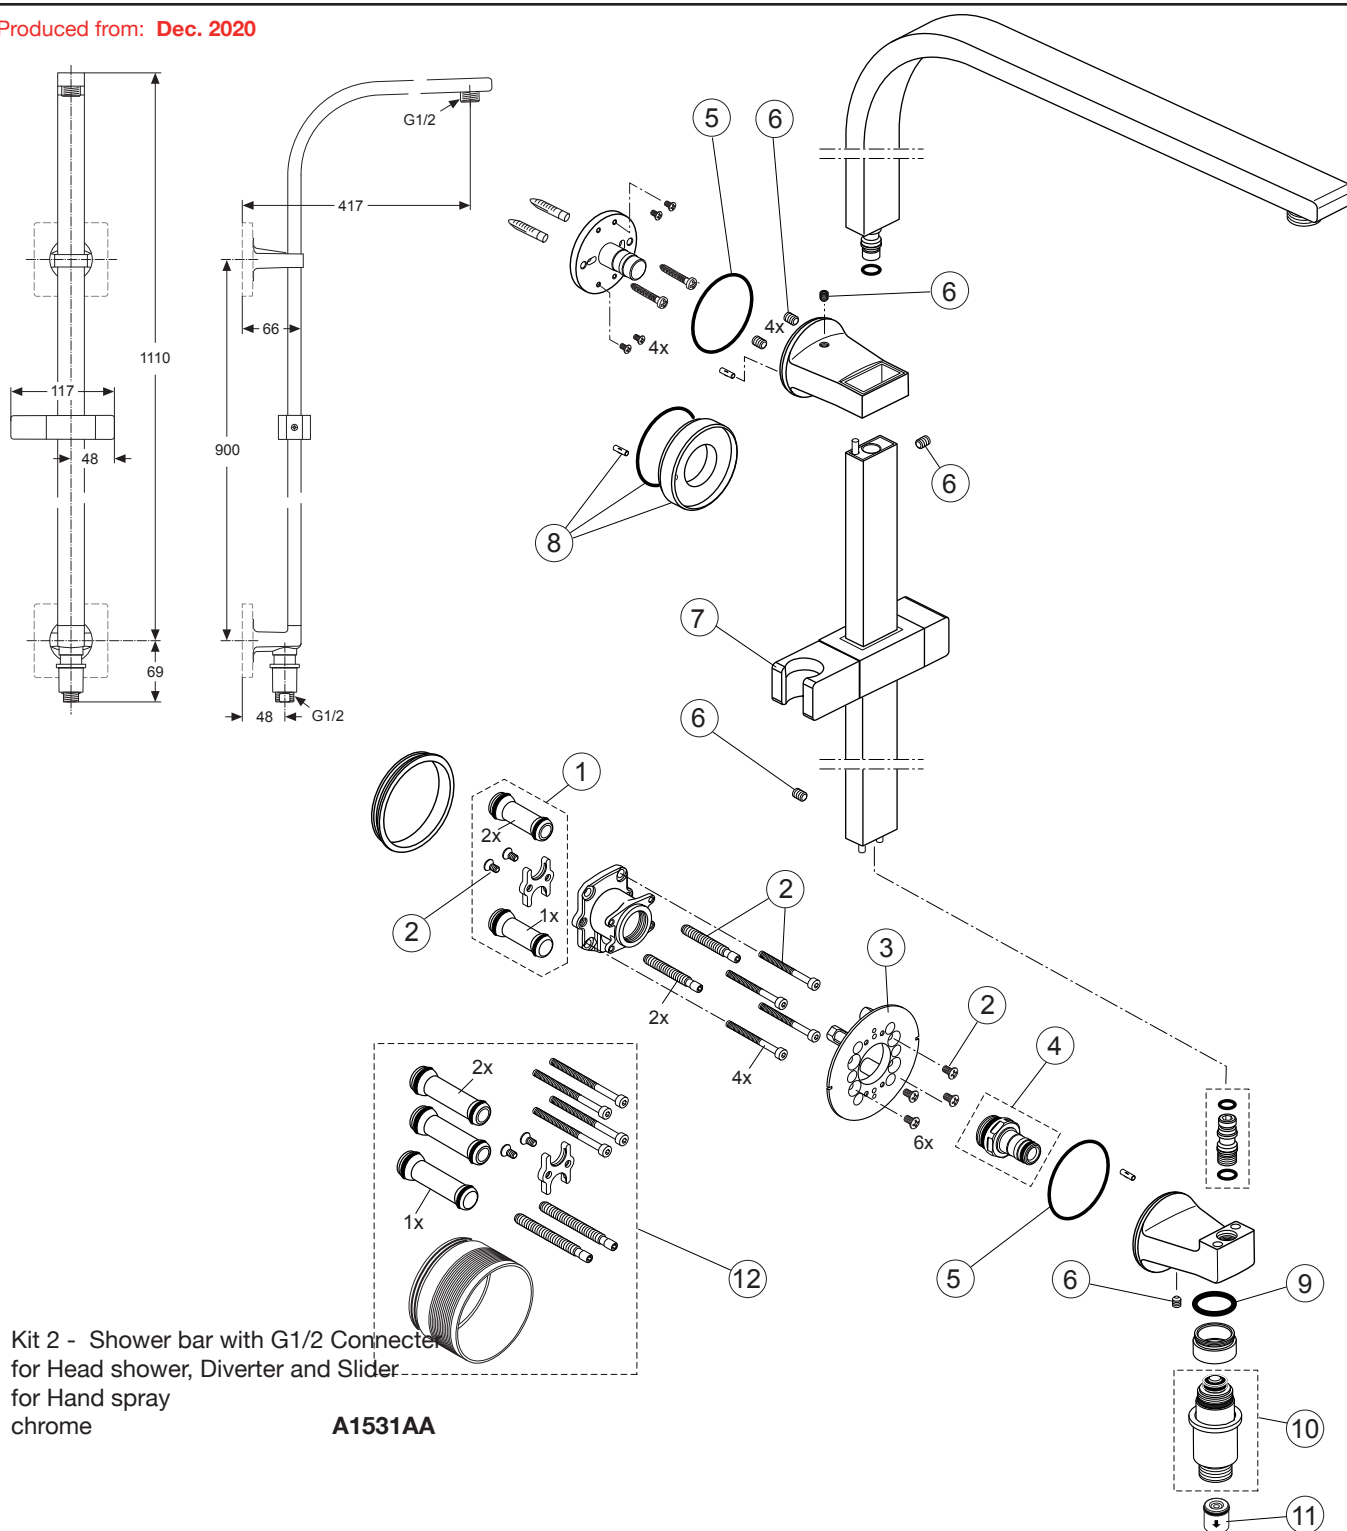

Produced from: Dec. 2020

Kit 2 - Shower bar with G1/2 Connector for Head shower, Diverter and Slider for Hand spray chrome
A1531AA

Pos.	Description	Part-Number	Qty.	Pos.	Description	Part-Number	Qty.
1	Ball canal / connector	A 860 847 NU	2 pcs	11	Non-return valve DW15	A 962 594 NU	2 pcs
2	Screw set vol./conn. valve	A 860 842 NU	1 pcs	12	Extension kit 15mm longer	A 963 738 NU	1 Set
3	Escutcheon holder	A 860 853 NU	1 Set				
4	Connector nipple open	A 860 867 NU	1 pcs				
5	O - ring Ø41 x 1,78	A 961 863 NU	1 pcs				
6	Thread pin M5x5	A962 625 NU	1 Set				
7	Slider / hand spray holder	A 860 870 AA	1 pcs				
8	Distance plate Ø51 cpl.	A 860 825 AA	1 Set				
9	O-ring Ø20x1,5	A 961 644 NU	1 Set				
10	Diverter complete	A 860 869 AA	1 pcs				

Example spare part order:
A 860 870 AA in chrome

Pos.	Description	Part-Number	Qty.	Pos.	Description	Part-Number	Qty.
1	Seal ring			15	Fixation nipple shr. bar	A 860 872 NU	1 pcs
2	Screw set vol./conn. valve	A 860 842 NU	1 pcs	16	Slider / hand spray holder	A 860 870 XX	1 pcs
3	Ball canal / connector	A 860 847 NU	2 pcs	17	Shower bar pipe		
4	O-ring set Ø10 + Ø13x2,5	A 860 852 NU	1 Set	18	Groove pin 4x18 ISO8741		
5	Flange / fixation / holder			19	Wall Fixation shower bar		
6	Body for vol. valve & accessories			20	Flange fixation kit complete		
7	Escutcheon holder	A 860 853 NU	1 Set	21	Counter sunk screw M3x6 DIN 963		
8	Connector nipple open	A 860 867 NU	1 pcs	22	Distance plate Ø51 cpl.	A 860 825 XX	1 Set
9	O - ring Ø10 x 2	A 963 495 NU	2 pcs	23	Shower bar pipe head shower		
10	O - ring Ø41 x 1,78	A 961 863 NU	1 pcs	24	O-ring Ø20x1,5	A 961 644 NU	1 Set
11	Groove pin 3x10 DIN1474			25	Sleeve M25x1 outside - M22x1 inside		
12	Wall connection elbow			26	Diverter complete	A 860 869 XX	1 pcs
13	Thread pin M5x5	A962 625 NU	1 Set	27	Non-return valve DW15	A 962 594 NU	2 pcs
14	O-rings Ø7x1,5 u. Ø7,65x1,78			28	Extension kit 15mm longer	A 963 738 NU	1 Set