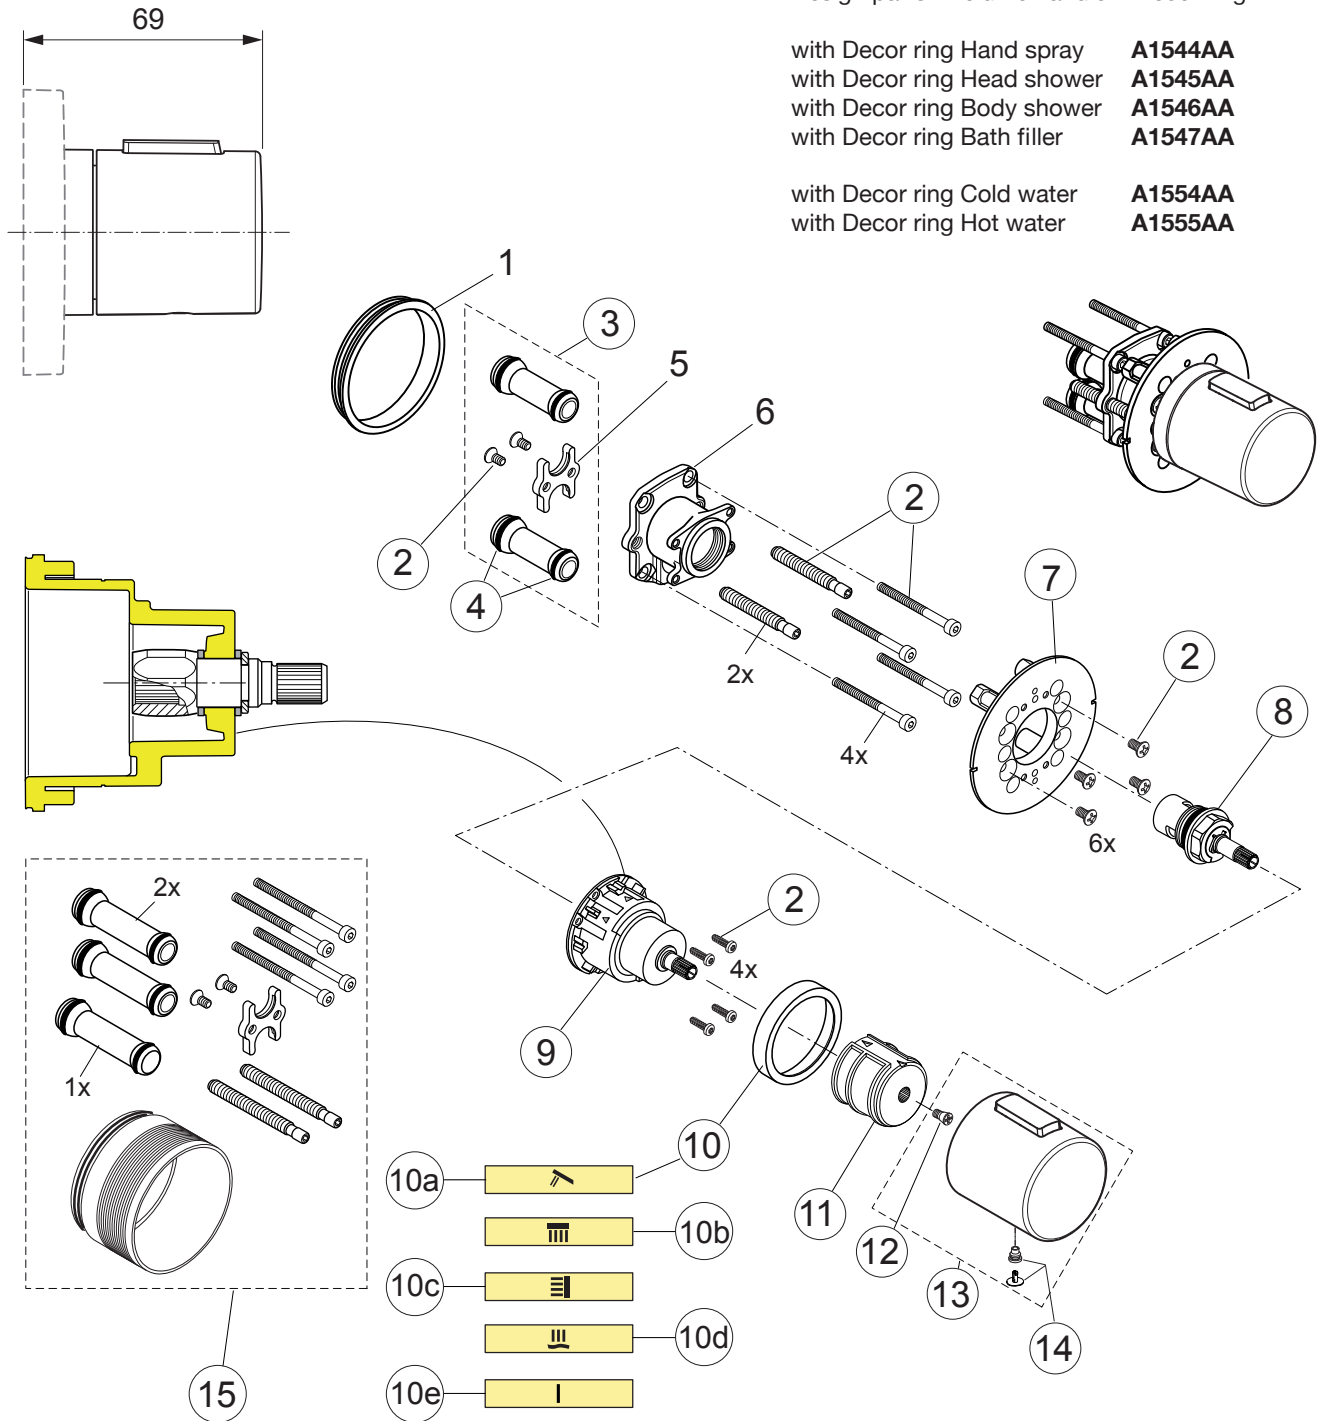

Produced from: May 2013 - Nov. 2020

Design parts - Volume handle + Decor ring

with Decor ring Hand spray **A1544AA**
with Decor ring Head shower **A1545AA**
with Decor ring Body shower **A1546AA**
with Decor ring Bath filler **A1547AA**

with Decor ring Cold water **A1554AA**
with Decor ring Hot water **A1555AA**

Replace XX with the appropriate finish code
chrome = AA,

Example spare part order:
F 960 952 AA in chrome

Pos.	Description	Part-Number	Qty.	Pos.	Description	Part-Number	Qty.
1	Seal ring			10a	for stop valve hand spray	A 860 855 XX	1 pcs
2	Screw set vol./conn. valve	A 860 842 NU	1 pcs	10b	for stop valve head shower	A 860 859 XX	1 pcs
3	Ball canal / connector	A 860 847 NU	2 pcs	10c	for stop valve body shower	A 860 861 XX	1 pcs
4	O-ring set Ø10 + Ø13x2,5	A 860 852 NU	1 Set	10d	for stop valve bath filler	A 860 862 XX	1 pcs
5	Flange / fixation / holder			10e	for stop valve cold & hot	A 860 865 XX	1 Set
6	Body for vol. valve & accessories			11	Handle adapter	A 860 866 NU	1 pcs
7	Escutcheon holder	A 860 853 NU	1 Set	12	Screw for Handle M 4	A 961 337 NU	1 pcs
8	Headwork / Cartridge G1/2	A 963 033 NU	1 pcs	13	Handle complete	F 960 952 XX	1 pcs
9	Temp.- + volume arrester	A 860 854 NU	1 pcs	14	Cap + Screw	A 962 149 XX	1 Set
10	decor ring Ø48mm with following symbols			15	Extension kit 15mm longer	A 963 738 NU	1 Set