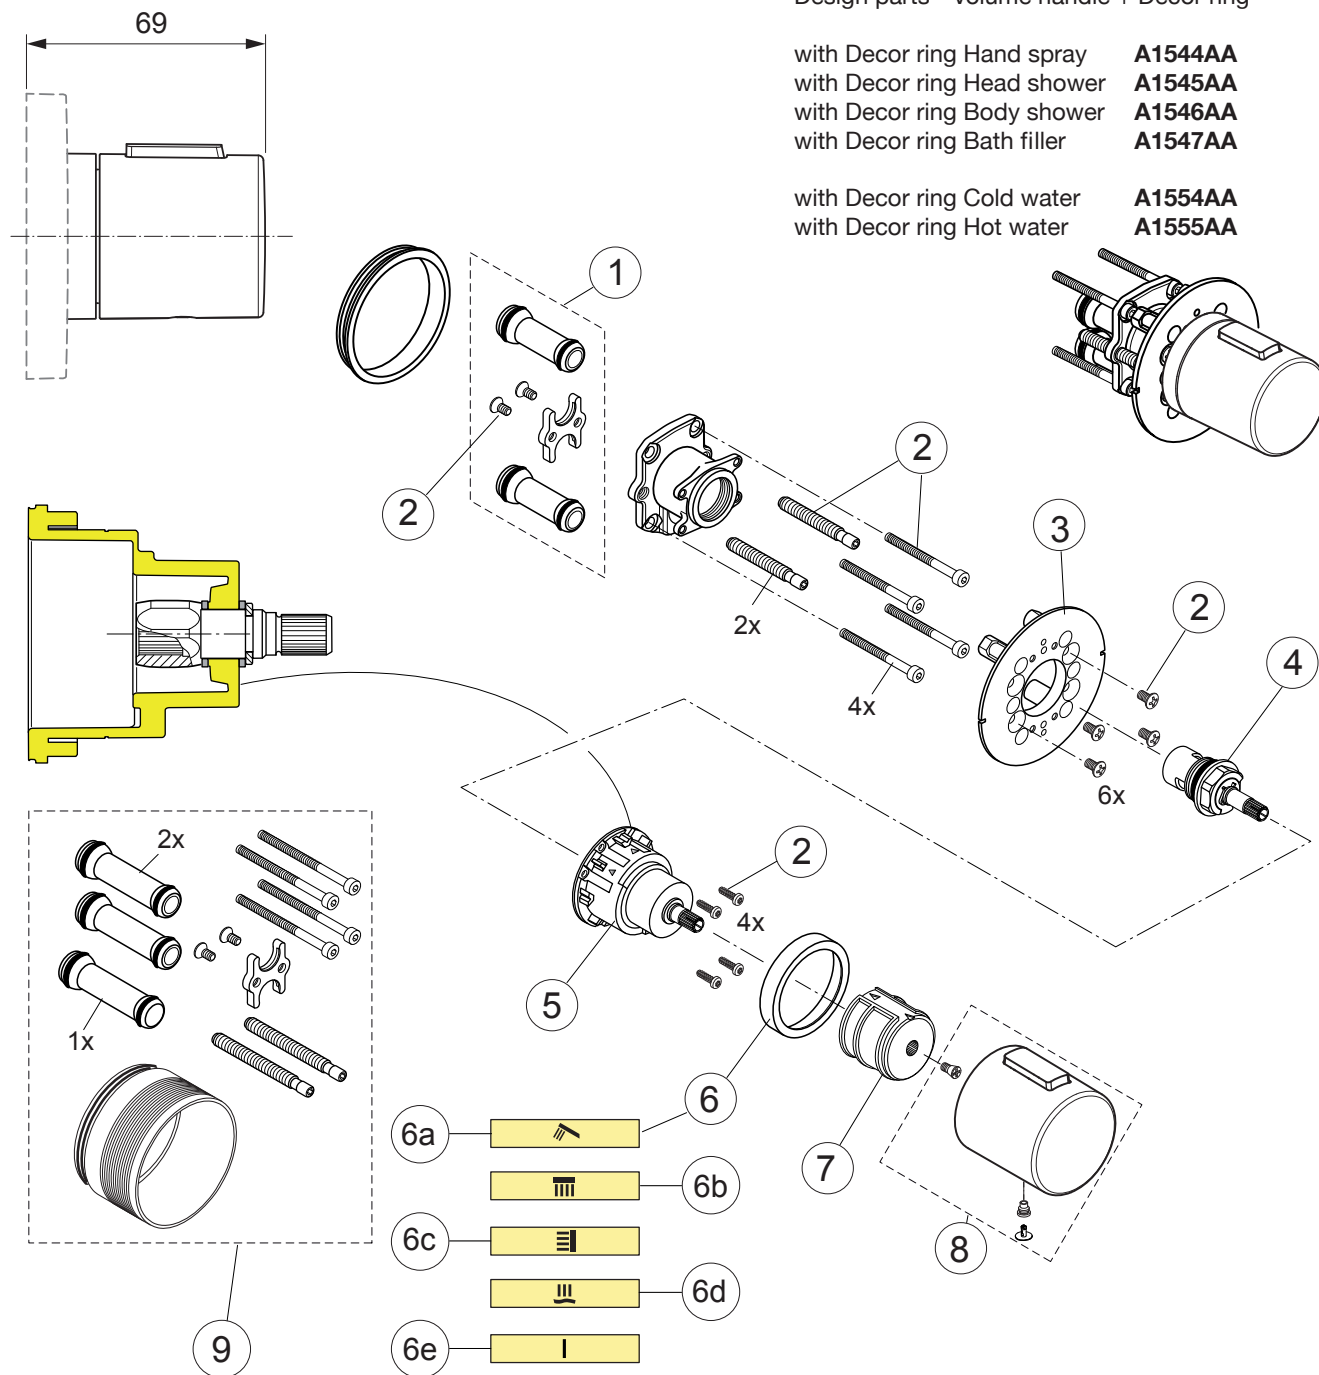

with Decor ring Cold water **A1554AA**
 with Decor ring Hot water **A1555AA**

Replace XX with the appropriate finish code
 chrome = AA,

Example spare part order:
F 960 952 AA in chrome

Pos.	Description	Part-Number	Qty.	Pos.	Description	Part-Number	Qty.
1	Ball canal / connector	A 860 847 NU	2 pcs	7	Handle adapter	A 860 866 NU	1 pcs
2	Screw set vol./conn. valve	A 860 842 NU	1 pcs	9	Handle complete	F 960 952 XX	1 pcs
3	Escutcheon holder	A 860 853 NU	1 Set	10	Extension kit 15mm longer	A 963 738 NU	1 Set
4	Headwork / Cartridge G1/2	A 963 033 NU	1 pcs				
5	Temp.- + volume arrester	A 860 854 NU	1 pcs				
6	decor ring Ø48mm with following symbols						
6a	for stop valve hand spray	A 860 855 XX	1 pcs				
6b	for stop valve head shower	A 860 859 XX	1 pcs				
6c	for stop valve body shower	A 860 861 XX	1 pcs				
6d	for stop valve bath filler	A 860 862 XX	1 pcs				
6e	for stop valve cold & hot	A 860 865 XX	1 Set				