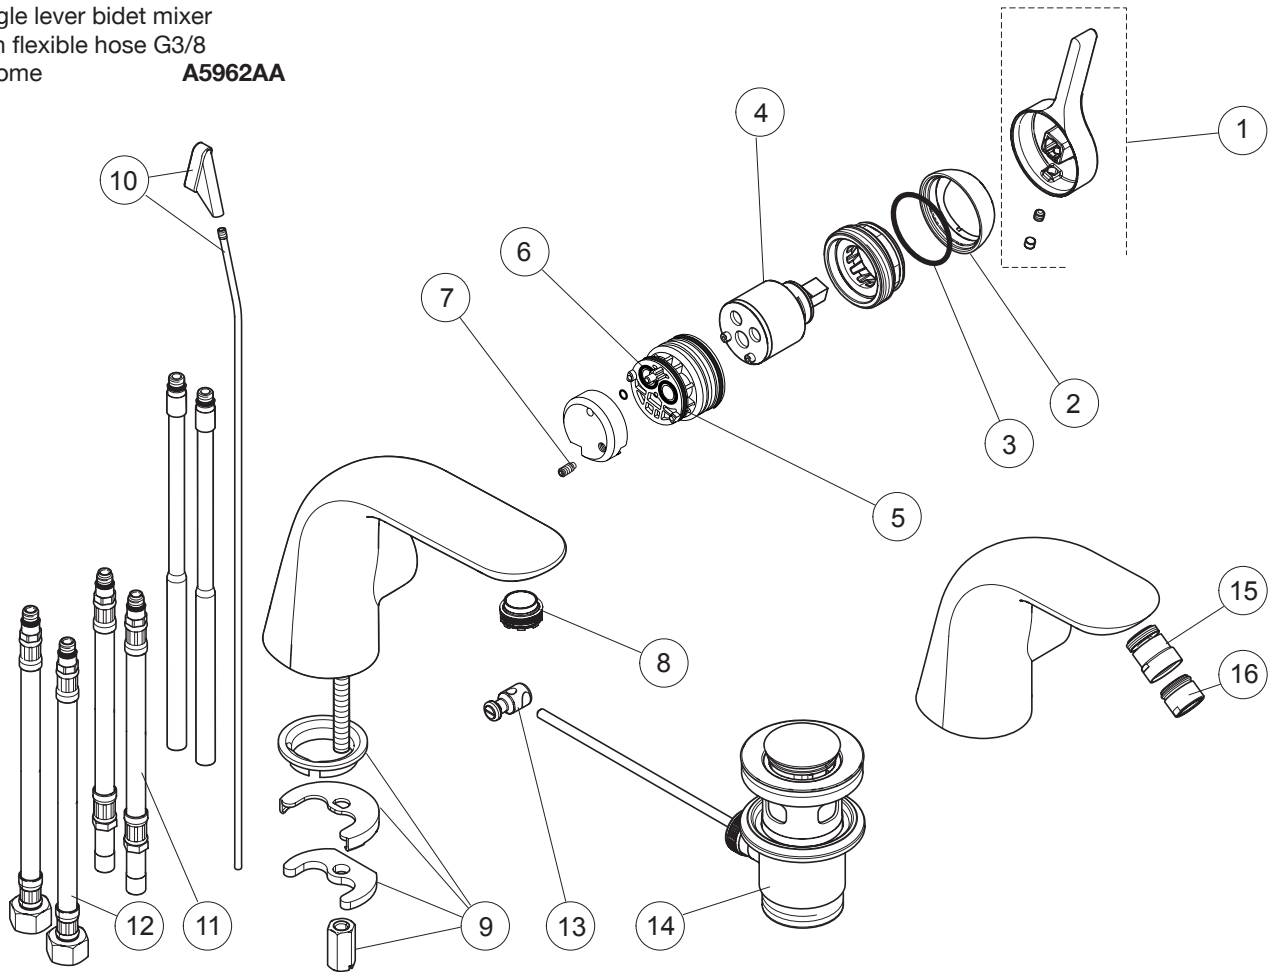

Single lever bidet mixer  
with flexible hose Ø10  
chrome

**A4268AA**

Single lever bidet mixer  
with flexible hose G3/8  
chrome

**A5962AA**

Pos.	Description	Part-Number	Qty.	Pos.	Description	Part-Number	Qty.
1	Lever cpl. with Logo IS	<b>A 962 040 AA</b>	1 pcs	15	Ball joint M18x1 cpl.	<b>A 960 019 AA</b>	1 pcs
2	Cartr. Cover (Cap) + Pos.5	<b>A 962 042 AA</b>	1 pcs	16	Aerator complete M18x1	<b>B 964 902 AA</b>	1 pcs
3	O - Ring Ø 28,3 x 1,78	<b>A 961 667 NU</b>	2 pcs		Aerator key - Universal set for Pos. 16 and other	<b>A 960 196 NU</b>	1 pcs
4	Cartridge compl. K-35A	<b>A 960 567 NU</b>	1 pcs				
5	O - Ring Ø 31,47 x 1,78	<b>A 963 154 NU</b>	1 pcs				
6	O - Ring Ø 9,25 x 1,78	<b>A 963 395 NU</b>	2 pcs				
7	Thread pin M5x10 DIN915	<b>A 963 309 NU</b>	1 pcs				
8	Flow regulator with key	<b>A 962 043 NU</b>	1 pcs				
9	Fixation-set	<b>A 960 001 NU</b>	1 pcs				
10	Pull Knob with rod	<b>A 962 044 AA</b>	1 pcs				
11	Flex. hose M8x1 / Ø10	<b>A 962 045 NU</b>	1 pcs				
12	Flex. hose M8x1 / G3/8	<b>A 962 370 NU</b>	1 pcs				
13	Bracket	<b>A 963 404 NU</b>	1 pcs				
14	Pop-up waste complete	<b>A 961 230 AA</b>	1 pcs				