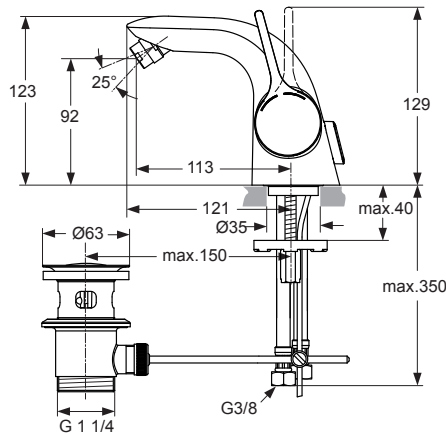

**A4287AA**

Single lever bidet mixer  
with flexible hose Ø10  
chrome

**A4268AA**

Single lever bidet mixer  
with flexible hose G3/8  
chrome

**A5962AA**

**new Version - since May 2012**

Pos.	Description	Part-Number	Qty.	Pos.	Description	Part-Number	Qty.
1	Lever cpl. with Logo IS	<b>A 962 040 AA</b>	1 pcs	16	Stream regulator M21,5x1 with key	<b>A 962 043 NU</b>	1 pcs
2	Thread pin M5x5 DIN916	<b>A 962 041 NU</b>	1 pcs	17	Stud M8 x 63		
3	Rubber button			18	Fixation-set	<b>A 960 001 NU</b>	1 pcs
4	Cartr. Cover (Cap) + Pos.5	<b>A 962 042 AA</b>	1 pcs	19	Pull Knob with rod	<b>A 962 044 AA</b>	1 pcs
5	O - Ring Ø 28,3 x 1,78	<b>A 961 667 NU</b>	2 pcs	20	Copper tubes		
6	Clamping nut M43 x 1,5			21	Flex. hose M8x1 / Ø10	<b>A 962 045 NU</b>	1 pcs
7	Cartridge compl. K-35A	<b>A 960 567 NU</b>	1 pcs	22	Flex. hose M8x1 / G3/8	<b>A 962 370 NU</b>	1 pcs
8	O - Ring Ø 34,65 x 1,78	<b>A 962 848 NU</b>	2 pcs	23	Bracket	<b>A 963 404 NU</b>	1 pcs
9	O - Ring Ø 31,47 x 1,78	<b>A 963 154 NU</b>	1 pcs	24	Pop-up waste complete	<b>A 961 230 AA</b>	1 pcs
10	Plastic insert			25	Body ( Bidet )		
11	O - Ring Ø 9,25 x 1,78	<b>A 963 395 NU</b>	2 pcs	26	Ball joint M18x1 cpl.	<b>A 960 019 AA</b>	1 pcs
12	O - Ring Ø 2,89 x 1,78			27	Aerator complete M18x1	<b>B 964 902 AA</b>	1 pcs
13	Manifold				Aerator key - Universal set for Pos. 16 and other	<b>A 960 196 NU</b>	1 pcs
14	Thread pin M5x10 DIN915	<b>A 963 309 NU</b>	1 pcs				
15	Body ( Lavy )						