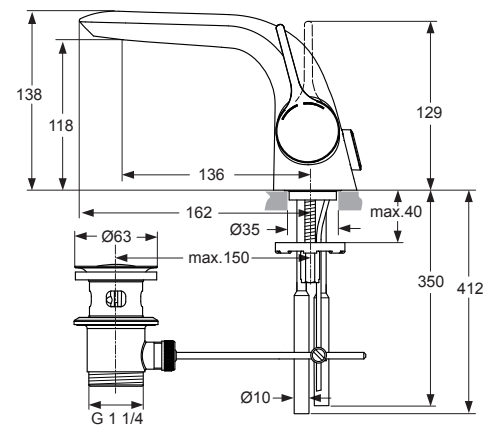

Single lever bidet mixer  
with flexible hose Ø10  
chrome

**A4268AA**

Single lever bidet mixer  
with flexible hose G3/8  
chrome

**A5962AA**

Pos.	Description	Part-Number	Qty.	Pos.	Description	Part-Number	Qty.
1	Lever cpl. with Logo IS	<b>A 962 040 AA</b>	1 pcs	15	Ball joint M18x1 cpl.	<b>A 960 019 AA</b>	1 pcs
2	Cartr. Cover (Cap) + Pos.5	<b>A 962 042 AA</b>	1 pcs	16	Aerator complete M18x1	<b>B 964 902 AA</b>	1 pcs
3	O - Ring Ø 28,3 x 1,78	<b>A 961 667 NU</b>	2 pcs		Aerator key - Universal set for Pos. 16 and other	<b>A 960 196 NU</b>	1 pcs
4	Cartridge compl. K-35A	<b>A 960 567 NU</b>	1 pcs				
5	O - Ring Ø 31,47 x 1,78	<b>A 963 154 NU</b>	1 pcs				
6	O - Ring Ø 9,25 x 1,78	<b>A 963 395 NU</b>	2 pcs				
7	Thread pin M5x10 DIN915	<b>A 963 309 NU</b>	1 pcs				
8	Flow regulator with key	<b>A 962 043 NU</b>	1 pcs				
9	Fixation-set	<b>A 960 001 NU</b>	1 pcs				
10	Pull Knob with rod	<b>A 962 044 AA</b>	1 pcs				
11	Flex. hose M8x1 / Ø10	<b>A 962 045 NU</b>	1 pcs				
12	Flex. hose M8x1 / G3/8	<b>A 962 370 NU</b>	1 pcs				
13	Bracket	<b>A 963 404 NU</b>	1 pcs				
14	Pop-up waste complete	<b>A 961 230 AA</b>	1 pcs				