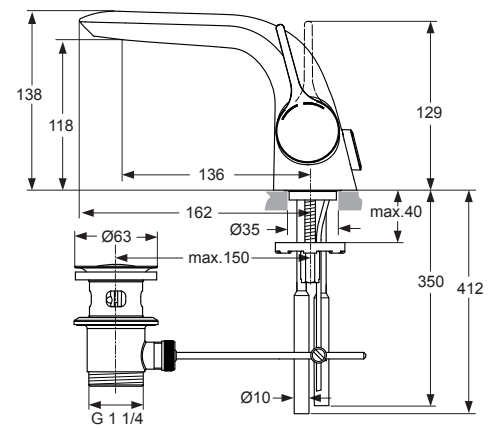

**A4287AA**

Single lever bidet mixer  
with flexible hose Ø10  
chrome

**A4268AA**

Single lever bidet mixer  
with flexible hose G3/8  
chrome

**A5962AA**

**new Version - since May 2012**

Pos.	Description	Part-Number	Qty.	Pos.	Description	Part-Number	Qty.
1	Lever cpl. with Logo IS	<b>A 962 040 AA</b>	1 pcs	16	Stream regulator M21,5x1 with key	<b>A 962 043 NU</b>	1 pcs
2	Thread pin M5x5 DIN916	<b>A 962 041 NU</b>	1 pcs	17	Stud M8 x 63		
3	Rubber button			18	Fixation-set	<b>A 960 001 NU</b>	1 pcs
4	Cartr. Cover (Cap) + Pos.5	<b>A 962 042 AA</b>	1 pcs	19	Pull Knob with rod	<b>A 962 044 AA</b>	1 pcs
5	O - Ring Ø 28,3 x 1,78	<b>A 961 667 NU</b>	2 pcs	20	Copper tubes		
6	Clamping nut M43 x 1,5			21	Flex. hose M8x1 / Ø10	<b>A 962 045 NU</b>	1 pcs
7	Cartridge compl. K-35A	<b>A 960 567 NU</b>	1 pcs	22	Flex. hose M8x1 / G3/8	<b>A 962 370 NU</b>	1 pcs
8	O - Ring Ø 34,65 x 1,78	<b>A 962 848 NU</b>	2 pcs	23	Bracket	<b>A 963 404 NU</b>	1 pcs
9	O - Ring Ø 31,47 x 1,78	<b>A 963 154 NU</b>	1 pcs	24	Pop-up waste complete	<b>A 961 230 AA</b>	1 pcs
10	Plastic insert			25	Body ( Bidet )		
11	O - Ring Ø 9,25 x 1,78	<b>A 963 395 NU</b>	2 pcs	26	Ball joint M18x1 cpl.	<b>A 960 019 AA</b>	1 pcs
12	O - Ring Ø 2,89 x 1,78			27	Aerator complete M18x1	<b>B 964 902 AA</b>	1 pcs
13	Manifold				Aerator key - Universal set for Pos. 16 and other	<b>A 960 196 NU</b>	1 pcs
14	Thread pin M5x10 DIN915	<b>A 963 309 NU</b>	1 pcs				
15	Body ( Lavy )						