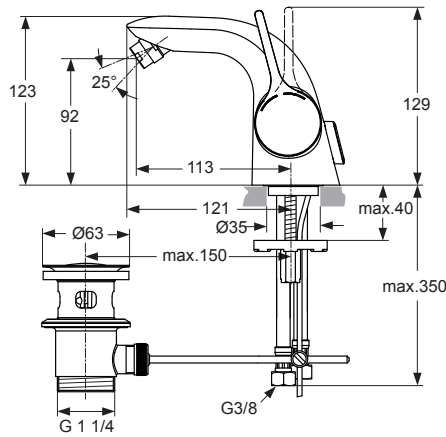

Single lever bidet mixer  
with flexible hose Ø10  
chrome

**A4268AA**

Single lever bidet mixer  
with flexible hose G3/8  
chrome

**A5962AA**

Pos.	Description	Part-Number	Qty.	Pos.	Description	Part-Number	Qty.
1	Lever cpl. with Logo IS	<b>A 962 040 AA</b>	1 pcs	15	Ball joint M18x1 cpl.	<b>A 960 019 AA</b>	1 pcs
2	Cartr. Cover (Cap) + Pos.5	<b>A 962 042 AA</b>	1 pcs	16	Aerator complete M18x1	<b>B 964 902 AA</b>	1 pcs
3	O - Ring Ø 28,3 x 1,78	<b>A 961 667 NU</b>	2 pcs		Aerator key - Universal set for Pos. 16 and other	<b>A 960 196 NU</b>	1 pcs
4	Cartridge compl. K-35A	<b>A 960 567 NU</b>	1 pcs				
5	O - Ring Ø 31,47 x 1,78	<b>A 963 154 NU</b>	1 pcs				
6	O - Ring Ø 9,25 x 1,78	<b>A 963 395 NU</b>	2 pcs				
7	Thread pin M5x10 DIN915	<b>A 963 309 NU</b>	1 pcs				
8	Flow regulator with key	<b>A 962 043 NU</b>	1 pcs				
9	Fixation-set	<b>A 960 001 NU</b>	1 pcs				
10	Pull Knob with rod	<b>A 962 044 AA</b>	1 pcs				
11	Flex. hose M8x1 / Ø10	<b>A 962 045 NU</b>	1 pcs				
12	Flex. hose M8x1 / G3/8	<b>A 962 370 NU</b>	1 pcs				
13	Bracket	<b>A 963 404 NU</b>	1 pcs				
14	Pop-up waste complete	<b>A 961 230 AA</b>	1 pcs				