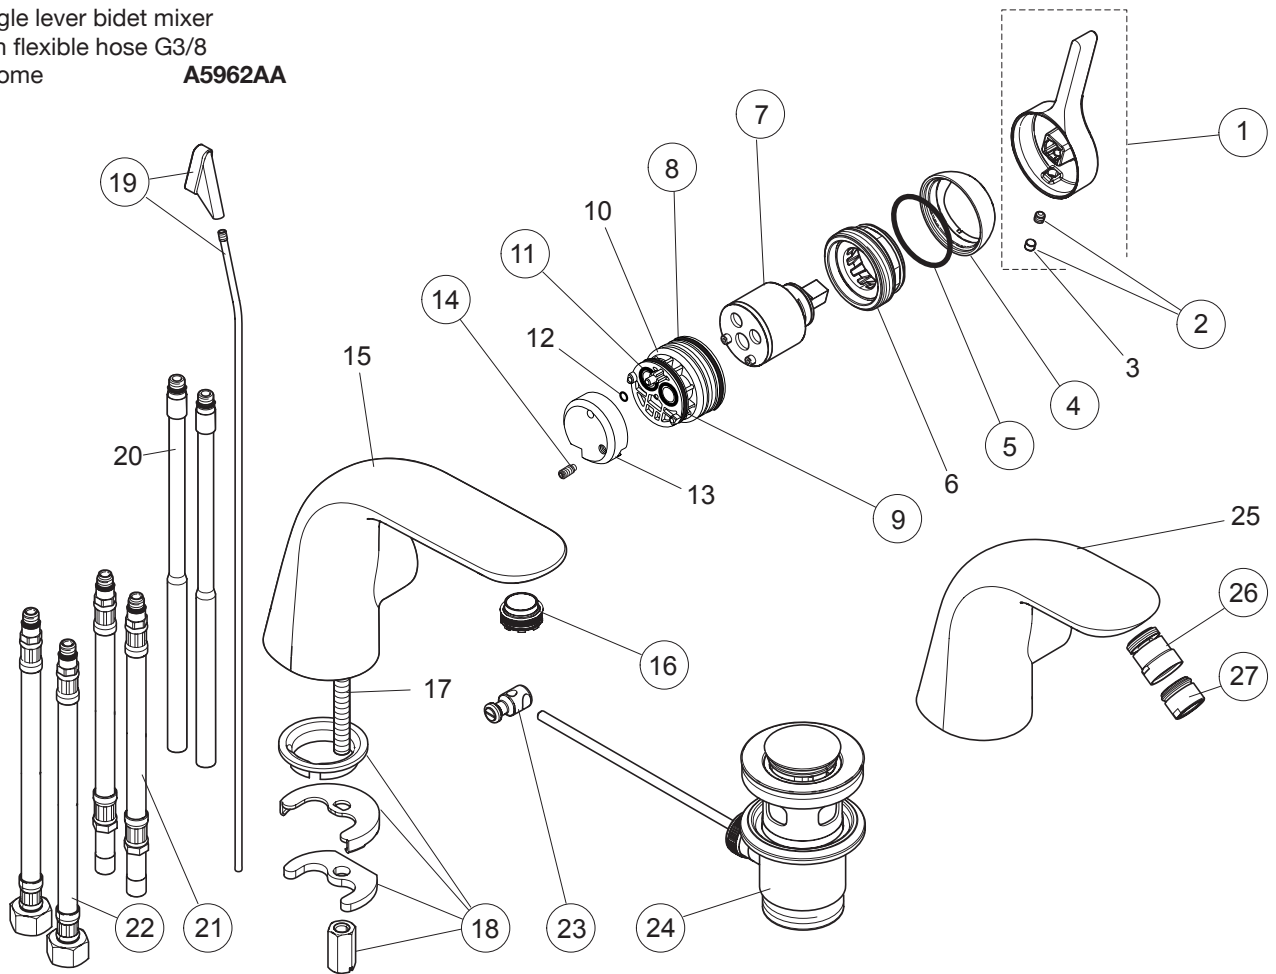

**A4287AA**

Single lever bidet mixer  
with flexible hose Ø10  
chrome

**A4268AA**

Single lever bidet mixer  
with flexible hose G3/8  
chrome

**A5962AA**

**new Version - since May 2012**

Pos.	Description	Part-Number	Qty.	Pos.	Description	Part-Number	Qty.
1	Lever cpl. with Logo IS	<b>A 962 040 AA</b>	1 pcs	16	Stream regulator M21,5x1 with key	<b>A 962 043 NU</b>	1 pcs
2	Thread pin M5x5 DIN916	<b>A 962 041 NU</b>	1 pcs	17	Stud M8 x 63		
3	Rubber button			18	Fixation-set	<b>A 960 001 NU</b>	1 pcs
4	Cartr. Cover (Cap) + Pos.5	<b>A 962 042 AA</b>	1 pcs	19	Pull Knob with rod	<b>A 962 044 AA</b>	1 pcs
5	O - Ring Ø 28,3 x 1,78	<b>A 961 667 NU</b>	2 pcs	20	Copper tubes		
6	Clamping nut M43 x 1,5			21	Flex. hose M8x1 / Ø10	<b>A 962 045 NU</b>	1 pcs
7	Cartridge compl. K-35A	<b>A 960 567 NU</b>	1 pcs	22	Flex. hose M8x1 / G3/8	<b>A 962 370 NU</b>	1 pcs
8	O - Ring Ø 34,65 x 1,78	<b>A 962 848 NU</b>	2 pcs	23	Bracket	<b>A 963 404 NU</b>	1 pcs
9	O - Ring Ø 31,47 x 1,78	<b>A 963 154 NU</b>	1 pcs	24	Pop-up waste complete	<b>A 961 230 AA</b>	1 pcs
10	Plastic insert			25	Body ( Bidet )		
11	O - Ring Ø 9,25 x 1,78	<b>A 963 395 NU</b>	2 pcs	26	Ball joint M18x1 cpl.	<b>A 960 019 AA</b>	1 pcs
12	O - Ring Ø 2,89 x 1,78			27	Aerator complete M18x1	<b>B 964 902 AA</b>	1 pcs
13	Manifold				Aerator key - Universal set for Pos. 16 and other	<b>A 960 196 NU</b>	1 pcs
14	Thread pin M5x10 DIN915	<b>A 963 309 NU</b>	1 pcs				
15	Body ( Lavy )						