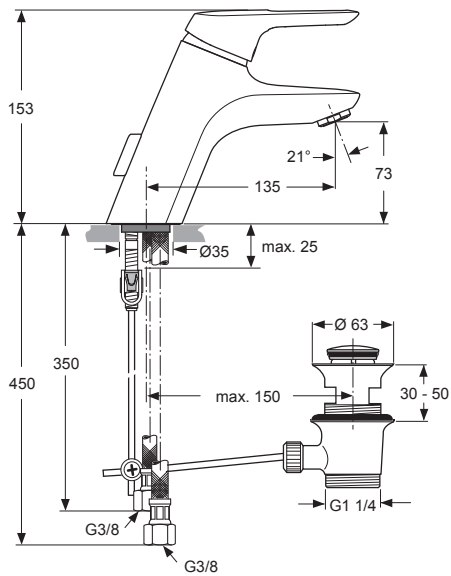

Produced from: July 2019 - Nov. 2020

SL basin mixer ND
for low pressure water heater
with flex. hose
with pop-up waste
chrome
A5650AA