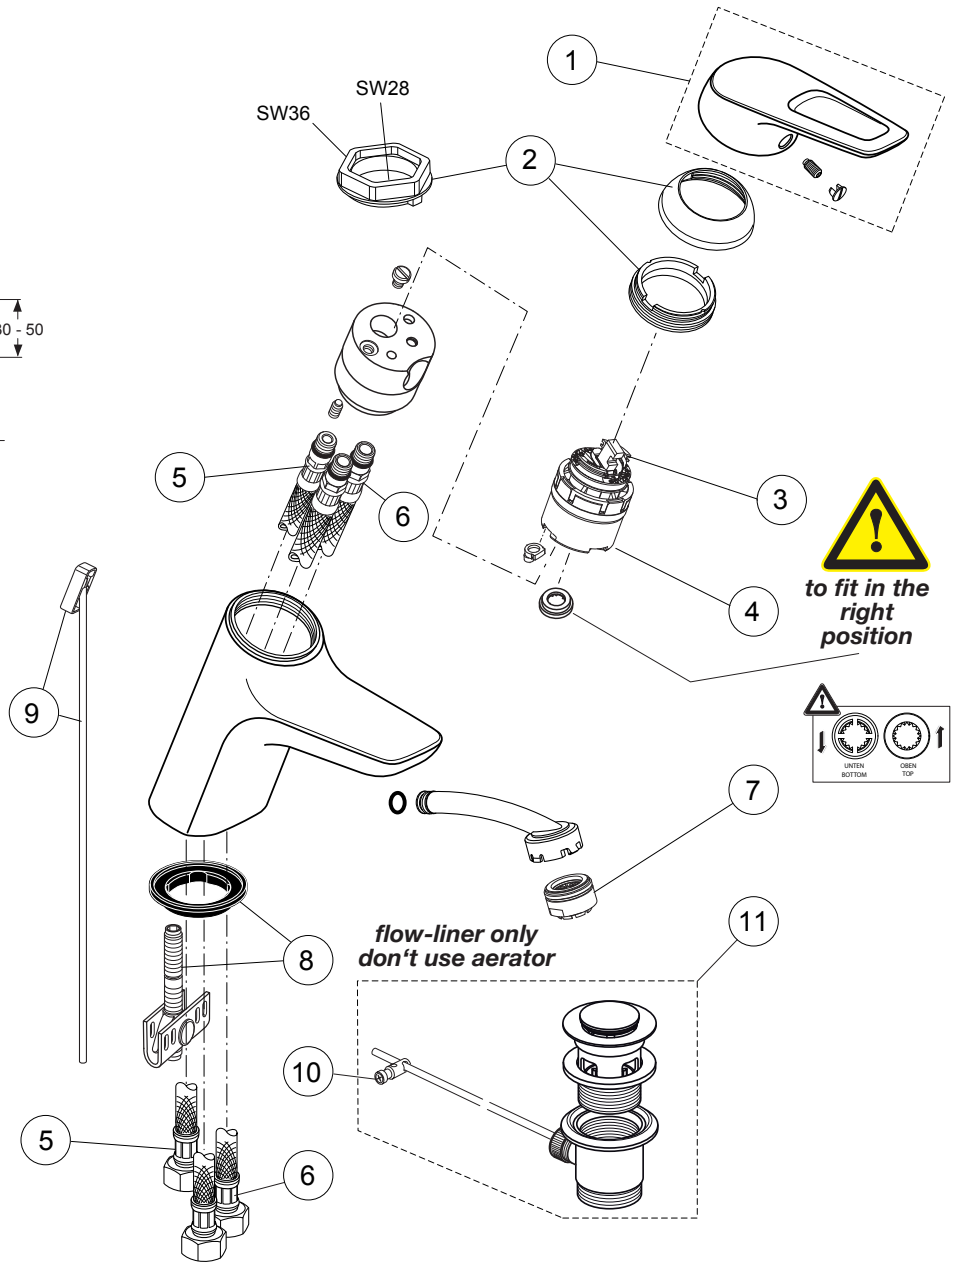

Pos.	Description	Part-Number	Qty.	Pos.	Description	Part-Number	Qty.
1	Lever cpl. with Logo ISI	A 963 313 AA	1 pcs	11	Pop-up waste complete	A 961 230 AA	1 pcs
2	Cover + key	B 960 862 AA	1 Set				
3	Hot-limit-stop Cartridge	A 861 181 NU	1 pcs				
4	Cartridge Ø38 complete	A 861 156 NU	1 Set				
5	Flex. hose / M8x1 / G3/8	A 963 680 NU	1 pcs				
6	Flex. hose / M10x1 / G3/8	A 963 679 NU	1 pcs				
7	Flow liner M24x1 ND	A 963 681 AA	1 pcs				
8	Fixation kit Top-Fix	A 960 949 NU	1 Set				
9	Lift rod with pull knob	A 963 357 AA	1 pcs				
10	Bracket	A 963 404 NU	1 pcs				

(* not all parts needed)