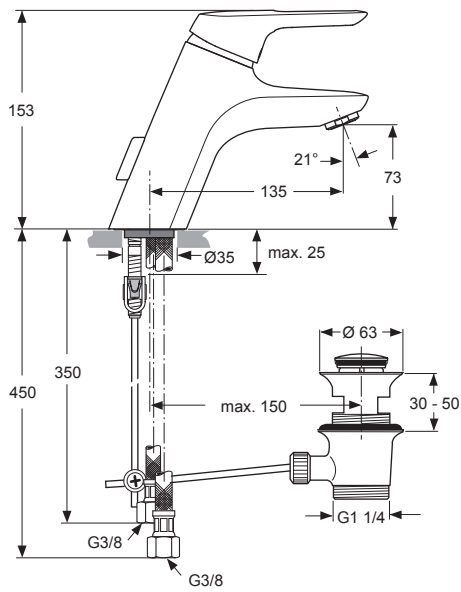

Produced from: Dec 2020

SL basin mixer ND
for low pressure water heater
with flex. hose
with pop-up waste
chrome
A5650AA