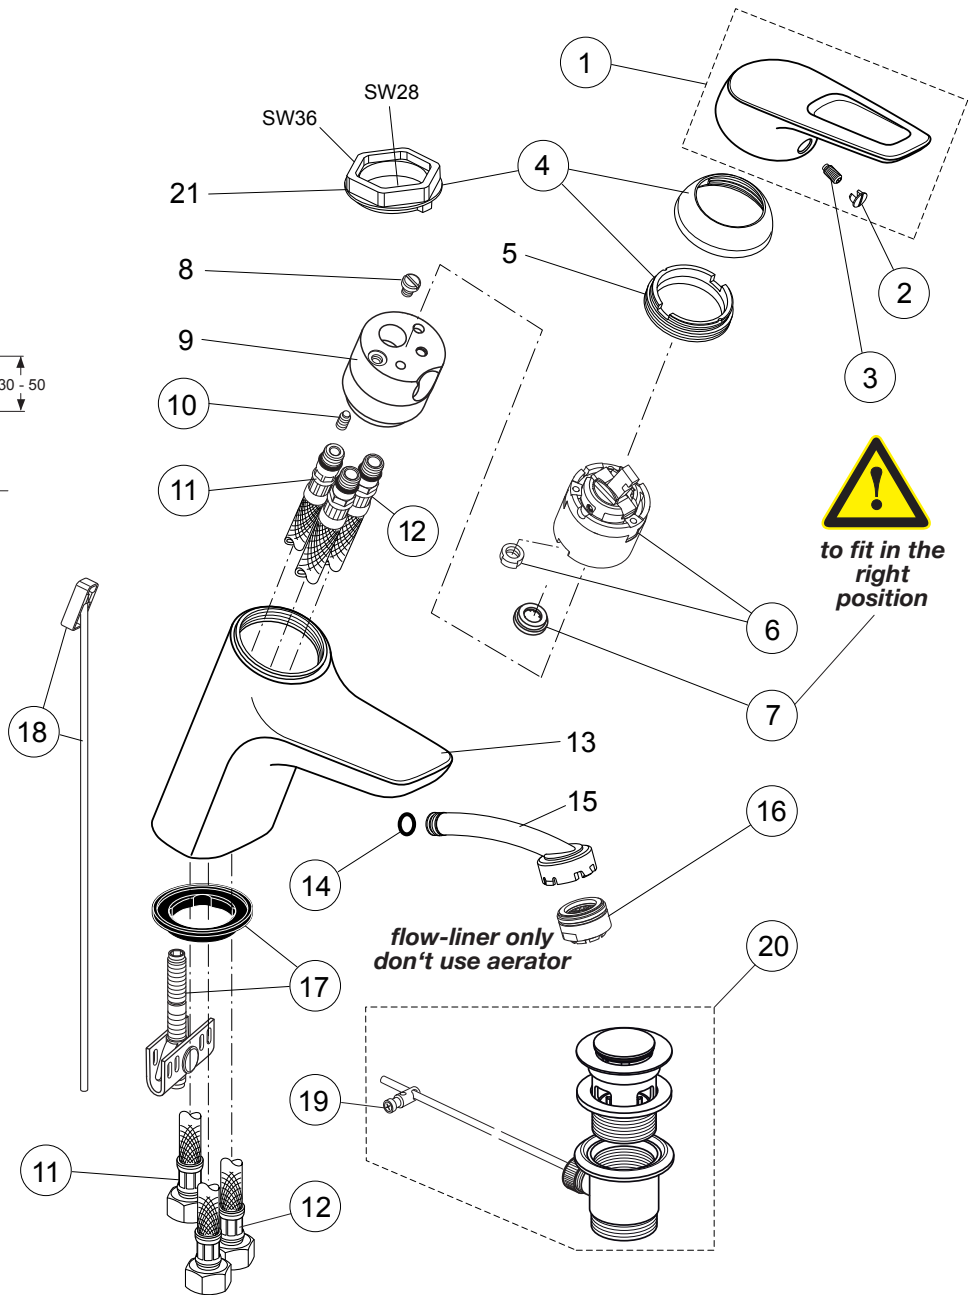

Replace XX with the appropriate finish code
chrome = AA,

Example spare part order:
A 963 313 AA in chrome

Pos.	Description	Part-Number	Qty.	Pos.	Description	Part-Number	Qty.
1	Lever cpl. with Logo ISI	A 963 313 XX	1 pcs	12	Flex. hose / M10x1 / G3/8	A 963 679 NU	1 pcs
2	Cap red/blue for handle	A 963 054 NU	1 pcs	13	Body / container		
3	Thread pin M5x10 DIN915	A 963 309 NU	1 pcs	14	O-ring Ø 8x1,5	A 961 118 NU	1 pcs
4	Cover + pos.5 + key	B 960 862 XX	1 pcs	15	Inlet WT with M24x1		
5	Thread ring M43x1,5 / M41x1,5			16	Flow liner M24x1 ND	A 963 681 XX	1 pcs
6	Cartridge Ø40 complete	A 963 785 NU	1 pcs	17	Fixation kit Top-Fix	A 960 949 NU	1 Set
7	Flow limiter E6	A 962 634 NU	1 pcs	18	Lift rod with pull knob	A 963 357 XX	1 pcs
8	Cylindrical screw M5x6 DIN84			19	Bracket	A 963 404 NU	1 pcs
9	Manifold Lavy ND			20	Pop-up waste complete	A 961 230 XX	1 pcs
10	Thread pin M5x10 DIN915	A 963 309 NU	1 pcs	21	Insert for socket wrench (key for pos. 5)		
11	Flex. hose / M8x1 / G3/8	A 963 680 NU	1 pcs