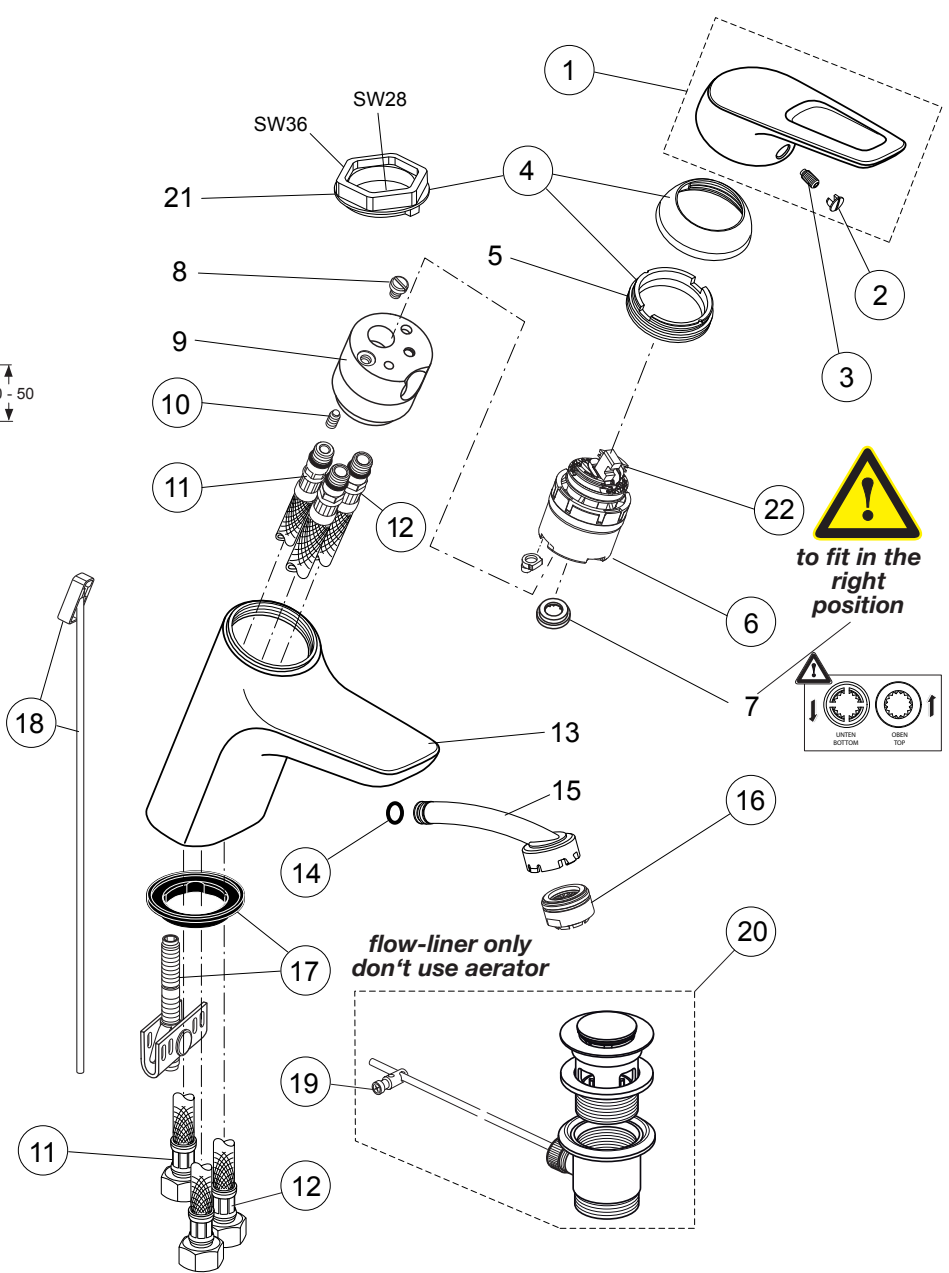

Replace XX with the appropriate finish code
chrome = AA,

Example spare part order:
A 963 313 AA in chrome

Pos.	Description	Part-Number	Qty.	Pos.	Description	Part-Number	Qty.
1	Lever cpl. with Logo ISI	A 963 313 XX	1 pcs	13	Body / container		
2	Cap red/blue for handle	A 963 054 NU	1 pcs	14	O-ring Ø 8x1,5	A 961 118 NU	1 pcs
3	Thread pin M5x10 DIN915	A 963 309 NU	1 pcs	15	Inlet WT with M24x1	A 963 681 XX	1 pcs
4	Cover + pos.5 + key	B 960 862 XX	1 pcs	16	Flow liner M24x1 ND	A 963 681 XX	1 pcs
5	Thread ring M43x1,5 / M41x1,5			17	Fixation kit Top-Fix	A 960 949 NU	1 Set
6	Cartridge Ø38 complete	A 861 156 NU	1 Set	18	Lift rod with pull knob	A 963 357 XX	1 pcs
8	Cylindrical screw M5x6 DIN84			19	Bracket	A 963 404 NU	1 pcs
9	Manifold Lavy ND			20	Pop-up waste complete	A 961 230 XX	1 pcs
10	Thread pin M5x10 DIN915	A 963 309 NU	1 pcs	21	Insert for socket wrench (key for pos. 5)		
11	Flex. hose / M8x1 / G3/8	A 963 680 NU	1 pcs	22	Hot-limit-stop Cartridge	A 861 181 NU	1 pcs
12	Flex. hose / M10x1 / G3/8	A 963 679 NU	1 pcs