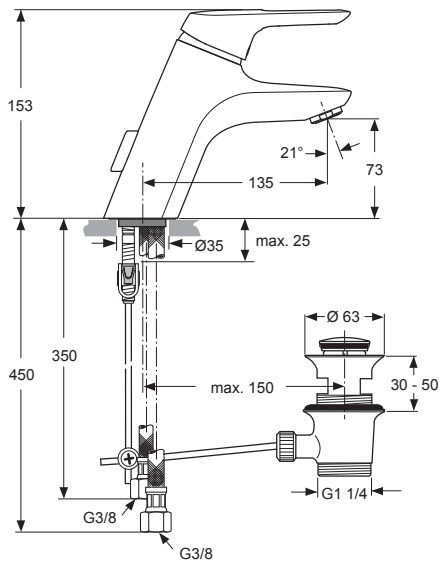

Produced from: Jan. 2011 since July 2019

SL basin mixer ND
for low pressure water heater
with flex. hose
with pop-up waste
chrome
A5650AA