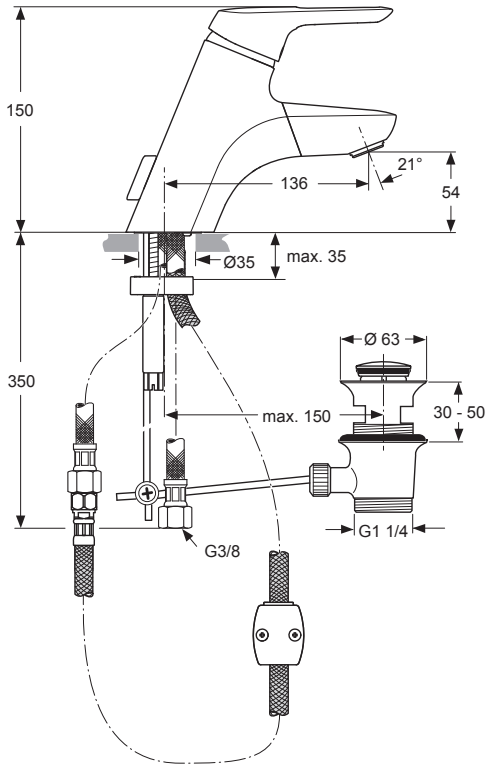

Ceramix Blue A5654..

Produced from: **July 2011 - June 2019**

SL basin mixer
with pull out hand spray
with flex. hose
with pop-up waste
chrome **A5654AA**