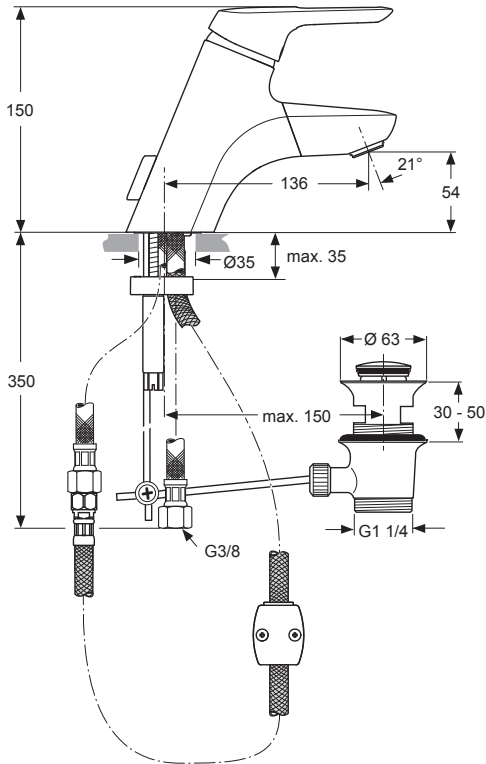

Ceramix Blue A5654..

Produced from: **June 2019 - Nov. 2020**

SL basin mixer
with pull out hand spray
with flex. hose
with pop-up waste
chrome **A5654AA**