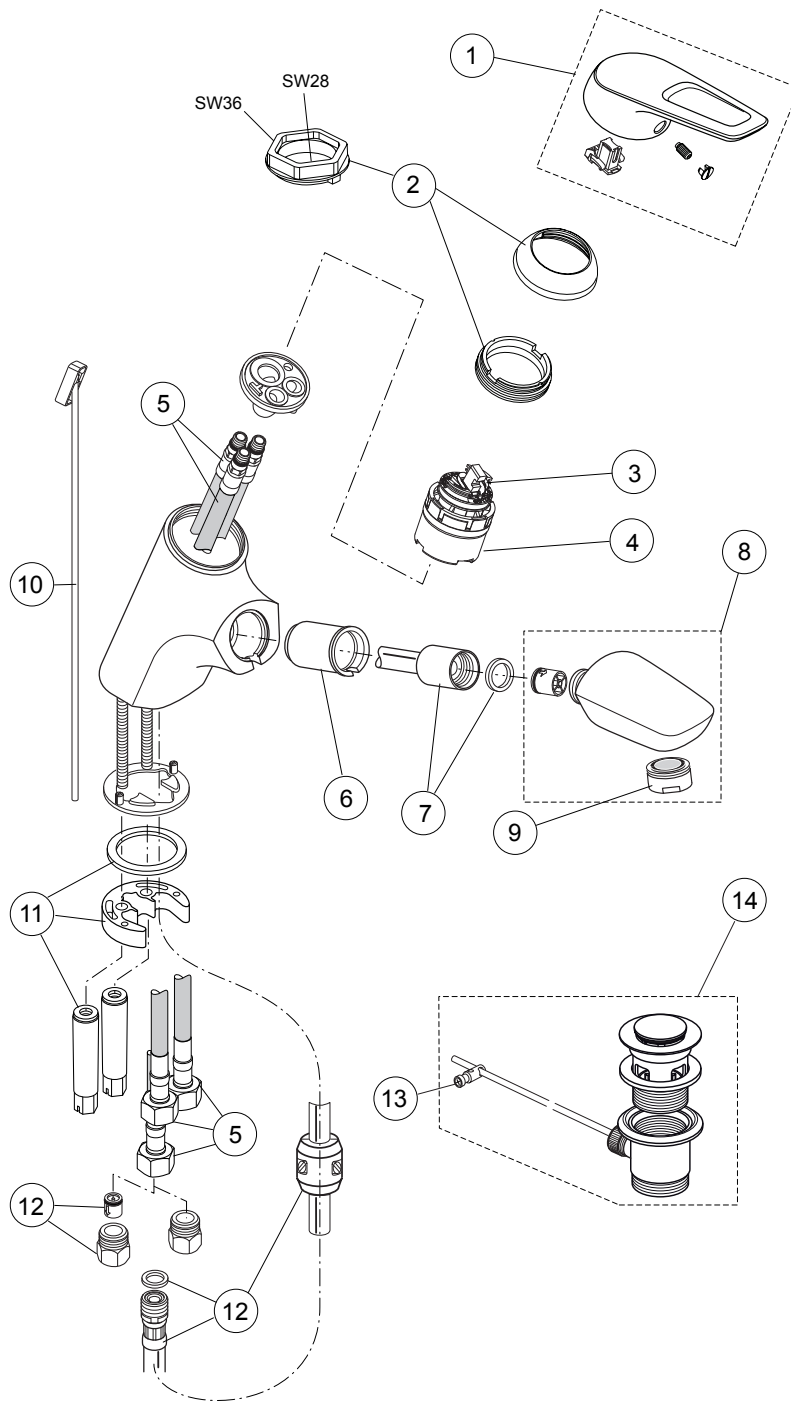

Ceramic Blue A5654..

Ideal Standard

Produced from: Dec. 2020

SL basin mixer
with pull out hand spray
with flex. hose
with pop-up waste
chrome **A5654AA**

Pos.	Description	Part-Number	Qty.	Pos.	Description	Part-Number	Qty.
1	Lever cpl. with Logo ISI	A 963 313 AA	1 pcs	10	Lift rod with pull knob	A 963 357 AA	1 pcs
2	Cover + pos.5 + key	B 960 862 AA	1 pcs	11	Fixation kit 2 bolts	A 963 696 NU	1 Set
3	Hot-Limit-Stop Cartridge	A 861 181 NU	1 pcs	12	Non-return valve > 6/2011	A 963 700 NU	1 pcs
4	Cartridge Ø40 complete	A 861 156 NU*	1 Set	13	Bracket	A 963 404 NU	1 pcs
5	Flex. hose M8x1 / G3/8	A 962 370 NU	1 pcs	14	Pop-up waste complete	A 961 230 AA	1 pcs
6	Plastic insert f. hand spray	A 960 911 NU	1 pcs	(* not all parts needed)			
7	Flex. hose / G1/2 / M15x1	A 963 807 NU	1 pcs				
8	Hand spray complete	A 963 693 AA	1 pcs				
9	Aerator M24x1 -B-	A 960 932 AA	1 pcs				

Ceramic Blue

Ceramix Blue A5654..

Produced from: **June 2019 - Nov. 2020**

SL basin mixer
with pull out hand spray
with flex. hose
with pop-up waste
chrome **A5654AA**

Pos.	Description	Part-Number	Qty.	Pos.	Description	Part-Number	Qty.
1	Lever cpl. with Logo ISI	A 963 313 AA	1 pcs	12	Flex. hose / G1/2 / M15x1	A 963 807 NU	1 pcs
2	Cap red/blue for handle	A 963 054 NU	1 pcs	13	Hand spray complete	A 963 693 AA	1 pcs
3	Thread pin M5x10 DIN915	A 963 309 NU	1 pcs	14	Aerator M24x1 -B-	A 960 932 AA	1 pcs
4	Cover + pos.5 + key	B 960 862 AA	1 pcs	15	Tube holder		
5	Thread ring M43x1,5 / M41x1,5			16	Fixation kit 2 bolts	A 963 696 NU	1 Set
6	Hot-Limit-Stop Cartridge	A 861 181 NU	1 pcs	17	Non-return valve > 6/2011	A 963 700 NU	1 pcs
7	Cartridge Ø40 complete	A 861 156 NU*	1 Set	17a	Nipple M15x1 female - G3/8 male		
8	Manifold			18	Lift rod with pull knob	A 963 357 AA	1 pcs
9	Flex. hose M8x1 / G3/8	A 962 370 NU	1 pcs	19	Bracket	A 963 404 NU	1 pcs
10	Body			20	Pop-up waste complete	A 961 230 AA	1 pcs
11	Plastic insert f. hand spray	A 960 911 NU	1 pcs	21	Insert for socket wrench (key for pos. 5)		