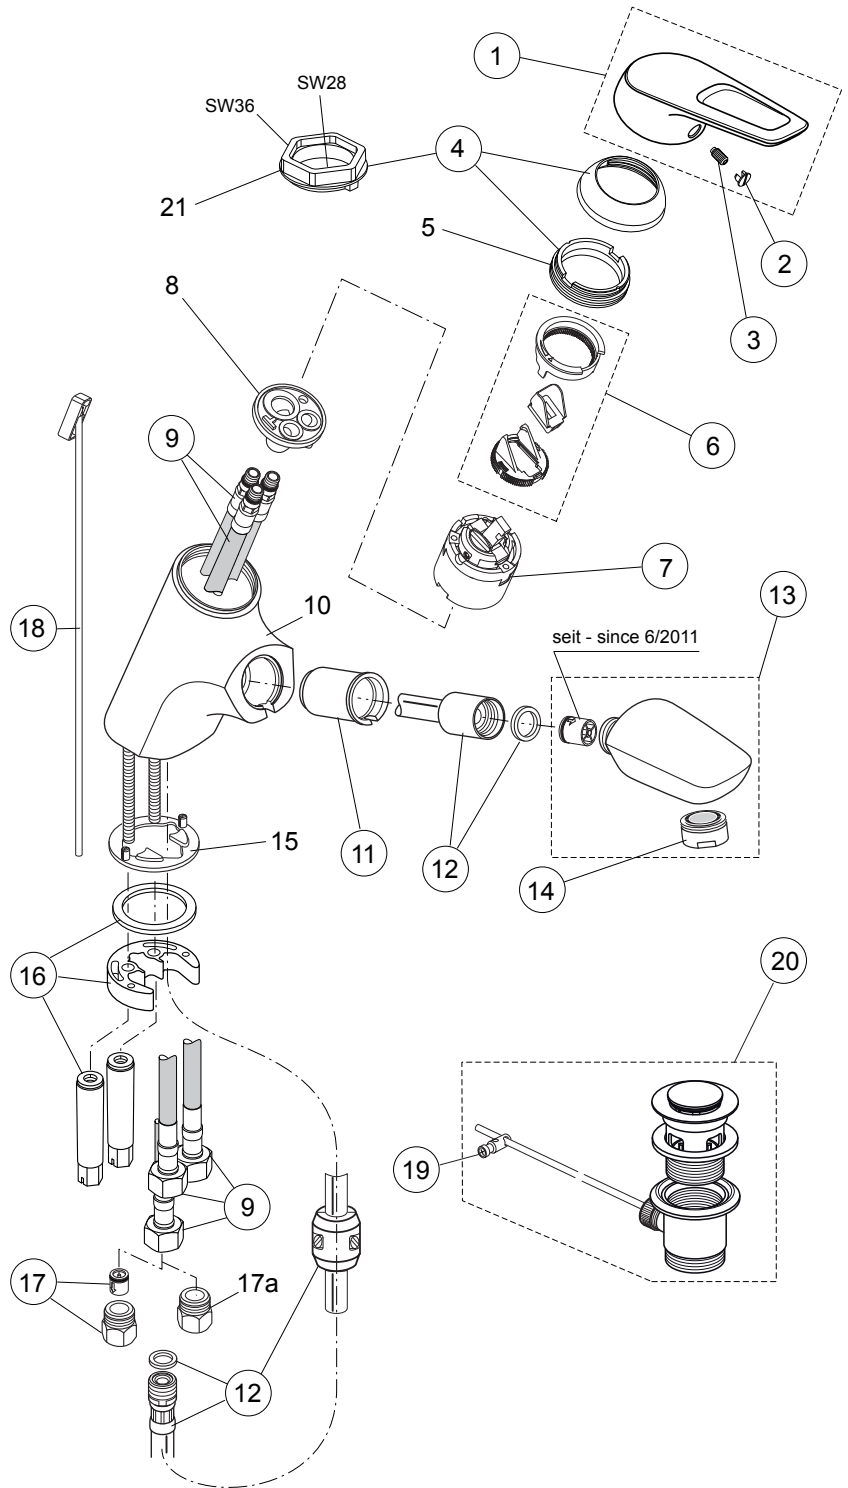

Replace XX with the appropriate finish code
chrome = AA,

Example spare part order:
A 963 313 AA in chrome

Pos.	Description	Part-Number	Qty.	Pos.	Description	Part-Number	Qty.
1	Lever cpl. with Logo ISI	A 963 313 XX	1 pcs	12	Flex. hose / G1/2 / M15x1	A 963 807 NU	1 pcs
2	Cap red/blue for handle	A 963 054 NU	1 pcs	13	Hand spray complete	A 963 693 XX	1 pcs
3	Thread pin M5x10 DIN915	A 963 309 NU	1 pcs	14	Aerator M24x1 -B-	A 960 932 XX	1 pcs
4	Cover + pos.5 + key	B 960 862 XX	1 pcs	15	Tube holder		
5	Thread ring M43x1,5 / M41x1,5			16	Fixation kit 2 bolts	A 963 696 NU	1 Set
6	ECO-function / hot limiter	A 963 314 NU	1 pcs	17	Non-return valve > 6/2011	A 963 700 NU	1 pcs
7	Cartridge Ø40 complete	A 963 785 NU	1 pcs	17a	Nipple M15x1 female - G3/8 male		
8	Manifold			18	Lift rod with pull knob	A 963 357 XX	1 pcs
9	Flex. hose M8x1 / G3/8	A 962 370 NU	1 pcs	19	Bracket	A 963 404 NU	1 pcs
10	Body			20	Pop-up waste complete	A 961 230 XX	1 pcs
11	Plastic insert f. hand spray	A 960 911 NU	1 pcs	21	Insert for socket wrench (key for pos. 5)		

Ceramix Blue