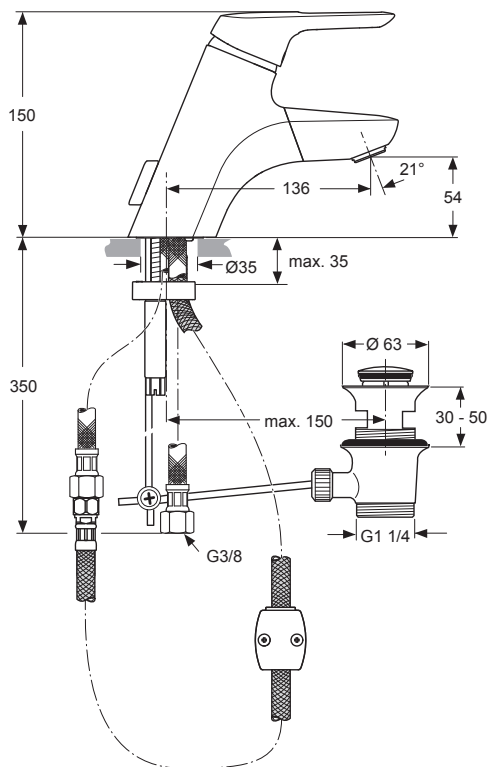

Ceramic Blue A5654..

Ideal Standard

Produced from: Dec. 2020

SL basin mixer
with pull out hand spray
with flex. hose
with pop-up waste
chrome **A5654AA**

Pos.	Description	Part-Number	Qty.	Pos.	Description	Part-Number	Qty.
1	Lever cpl. with Logo ISI	A 963 313 AA	1 pcs	10	Lift rod with pull knob	A 963 357 AA	1 pcs
2	Cover + pos.5 + key	B 960 862 AA	1 pcs	11	Fixation kit 2 bolts	A 963 696 NU	1 Set
3	Hot-Limit-Stop Cartridge	A 861 181 NU	1 pcs	12	Non-return valve > 6/2011	A 963 700 NU	1 pcs
4	Cartridge Ø40 complete	A 861 156 NU*	1 Set	13	Bracket	A 963 404 NU	1 pcs
5	Flex. hose M8x1 / G3/8	A 962 370 NU	1 pcs	14	Pop-up waste complete	A 961 230 AA	1 pcs
6	Plastic insert f. hand spray	A 960 911 NU	1 pcs	(* not all parts needed)			
7	Flex. hose / G1/2 / M15x1	A 963 807 NU	1 pcs				
8	Hand spray complete	A 963 693 AA	1 pcs				
9	Aerator M24x1 -B-	A 960 932 AA	1 pcs				

Example spare part order:
A 963 313 AA in chrome

Pos.	Description	Part-Number	Qty.	Pos.	Description	Part-Number	Qty.
1	Lever cpl. with Logo ISI	A 963 313 XX	1 pcs	12	Flex. hose / G1/2 / M15x1	A 963 807 NU	1 pcs
2	Cap red/blue for handle	A 963 054 NU	1 pcs	13	Hand spray complete	A 963 693 XX	1 pcs
3	Thread pin M5x10 DIN915	A 963 309 NU	1 pcs	14	Aerator M24x1 -B-	A 960 932 XX	1 pcs
4	Cover + pos.5 + key	B 960 862 XX	1 pcs	15	Tube holder		
5	Thread ring M43x1,5 / M41x1,5			16	Fixation kit 2 bolts	A 963 696 NU	1 Set
6	ECO-function / hot limiter	A 963 314 NU	1 pcs	17	Non-return valve > 6/2011	A 963 700 NU	1 pcs
7	Cartridge Ø40 complete	A 963 785 NU	1 pcs	17a	Nipple M15x1 female - G3/8 male		
8	Manifold			18	Lift rod with pull knob	A 963 357 XX	1 pcs
9	Flex. hose M8x1 / G3/8	A 962 370 NU	1 pcs	19	Bracket	A 963 404 NU	1 pcs
10	Body			20	Pop-up waste complete	A 961 230 XX	1 pcs
11	Plastic insert f. hand spray	A 960 911 NU	1 pcs	21	Insert for socket wrench (key for pos. 5)		