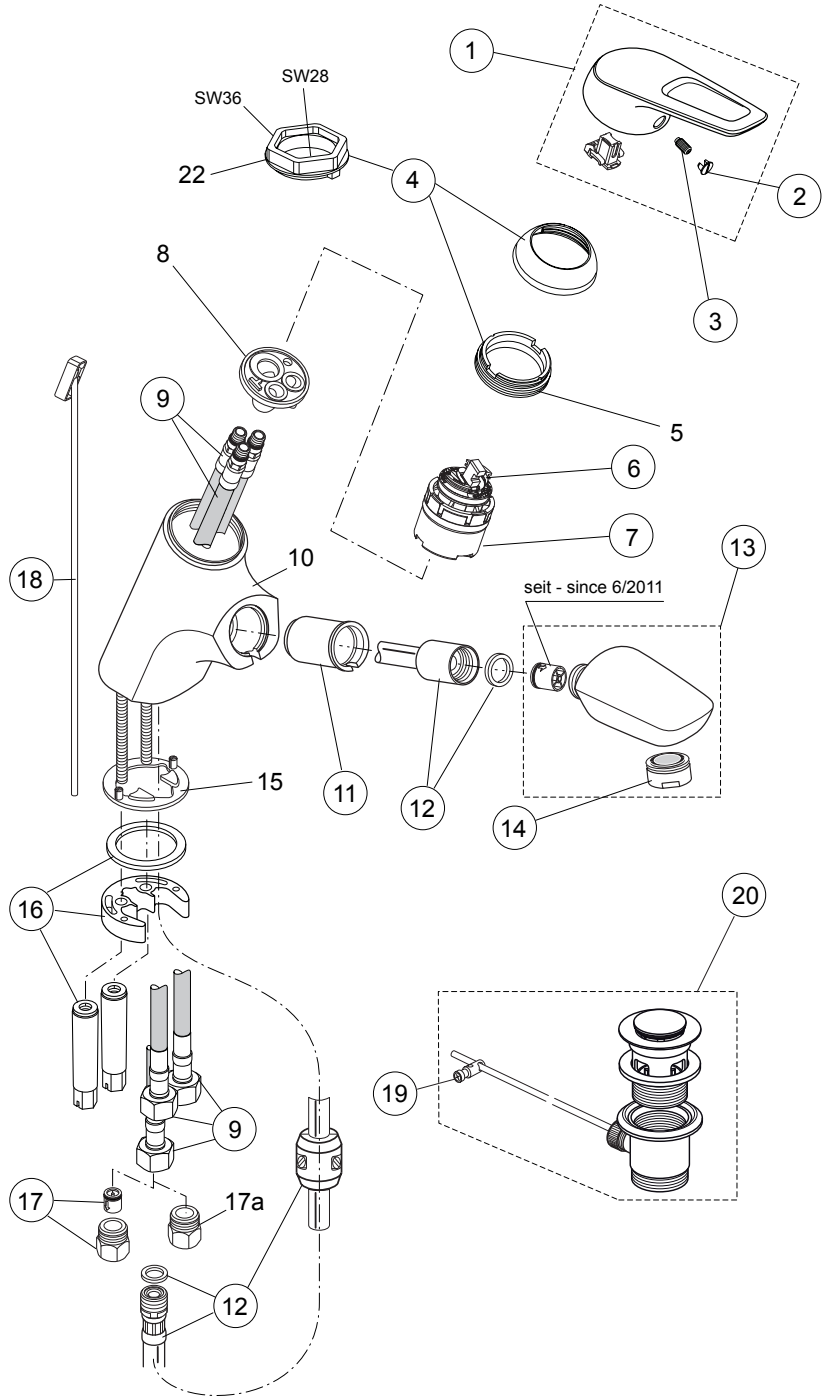

Pos.	Description	Part-Number	Qty.	Pos.	Description	Part-Number	Qty.
1	Lever cpl. with Logo ISI	A 963 313 AA	1 pcs	12	Flex. hose / G1/2 / M15x1	A 963 807 NU	1 pcs
2	Cap red/blue for handle	A 963 054 NU	1 pcs	13	Hand spray complete	A 963 693 AA	1 pcs
3	Thread pin M5x10 DIN915	A 963 309 NU	1 pcs	14	Aerator M24x1 -B-	A 960 932 AA	1 pcs
4	Cover + pos.5 + key	B 960 862 AA	1 pcs	15	Tube holder		
5	Thread ring M43x1,5 / M41x1,5			16	Fixation kit 2 bolts	A 963 696 NU	1 Set
6	Hot-Limit-Stop Cartridge	A 861 181 NU	1 pcs	17	Non-return valve > 6/2011	A 963 700 NU	1 pcs
7	Cartridge Ø40 complete	A 861 156 NU*	1 Set	17a	Nipple M15x1 female - G3/8 male		
8	Manifold			18	Lift rod with pull knob	A 963 357 AA	1 pcs
9	Flex. hose M8x1 / G3/8	A 962 370 NU	1 pcs	19	Bracket	A 963 404 NU	1 pcs
10	Body			20	Pop-up waste complete	A 961 230 AA	1 pcs
11	Plastic insert f. hand spray	A 960 911 NU	1 pcs	21	Insert for socket wrench (key for pos. 5)