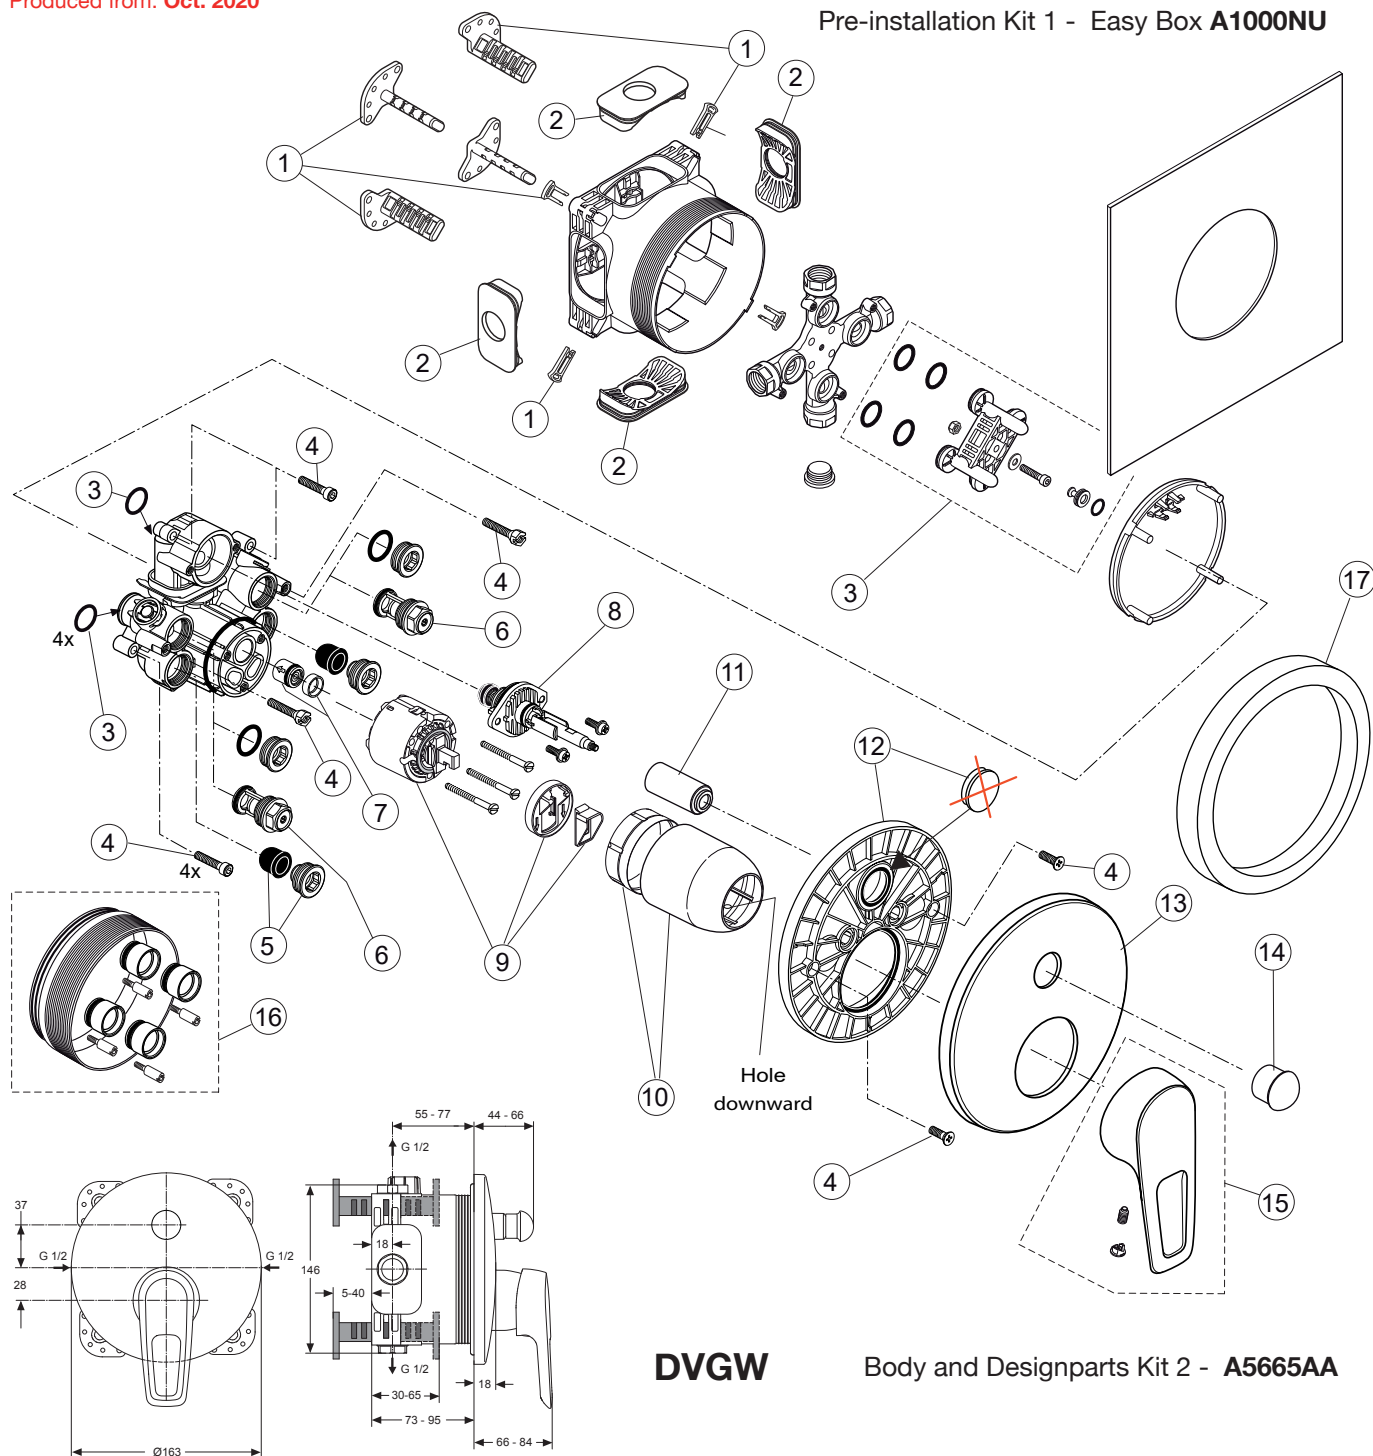

Produced from: **Oct. 2020**

Pre-installation Kit 1 - Easy Box **A1000NU**

DVGW

Body and Designparts Kit 2 - **A5665AA**

Replace **XX** with the appropriate finish code
chrome = AA,

Example spare part order:
A 960 893 AA in chrome

Pos.	Description	Part-Number	Qty.	Pos.	Description	Part-Number	Qty.
1	Install. depth adjust.	A 963 131 NU	1 Set	13	Escutcheon B/S curved	A 960 896 XX	1 pcs
2	Side sealing	A 963 132 NU	1 Set	14	Pull knob	A 960 897 XX	1 pcs
3	Flushing device cpl.	A 963 146 NU	1 Set	15	Lever compl. with Logo ISI	A 963 227 XX	1 pcs
4	Screw set complete	A 960 890 NU	1 Set	16	Extension kit 20mm	A 960 704 NU	1 Set
5	Low noise insert	A 960 891 NU	1 pcs		Extension kit 40mm	A 962 476 NU	1 Set
6	Stop valve	A 960 706 NU	2 pcs	17	Distance frame 20mm	A 960 705 XX	1 pcs
7	Non-return valve + ring	A 962 866 NU	1 Set				
8	Diverter complete	A 963 443 NU	1 pcs				
9	Cartridge with ECO-kit	A 960 500 NU	1 pcs				
10	Cover + Clamping + O-ring	A 960 893 XX	1 pcs				
11	Cover / Cap for diverter	A 960 894 XX	1 pcs				
12	Escutcheon holder compl.	A 960 895 NU	1 Set				

Ceramix Blue