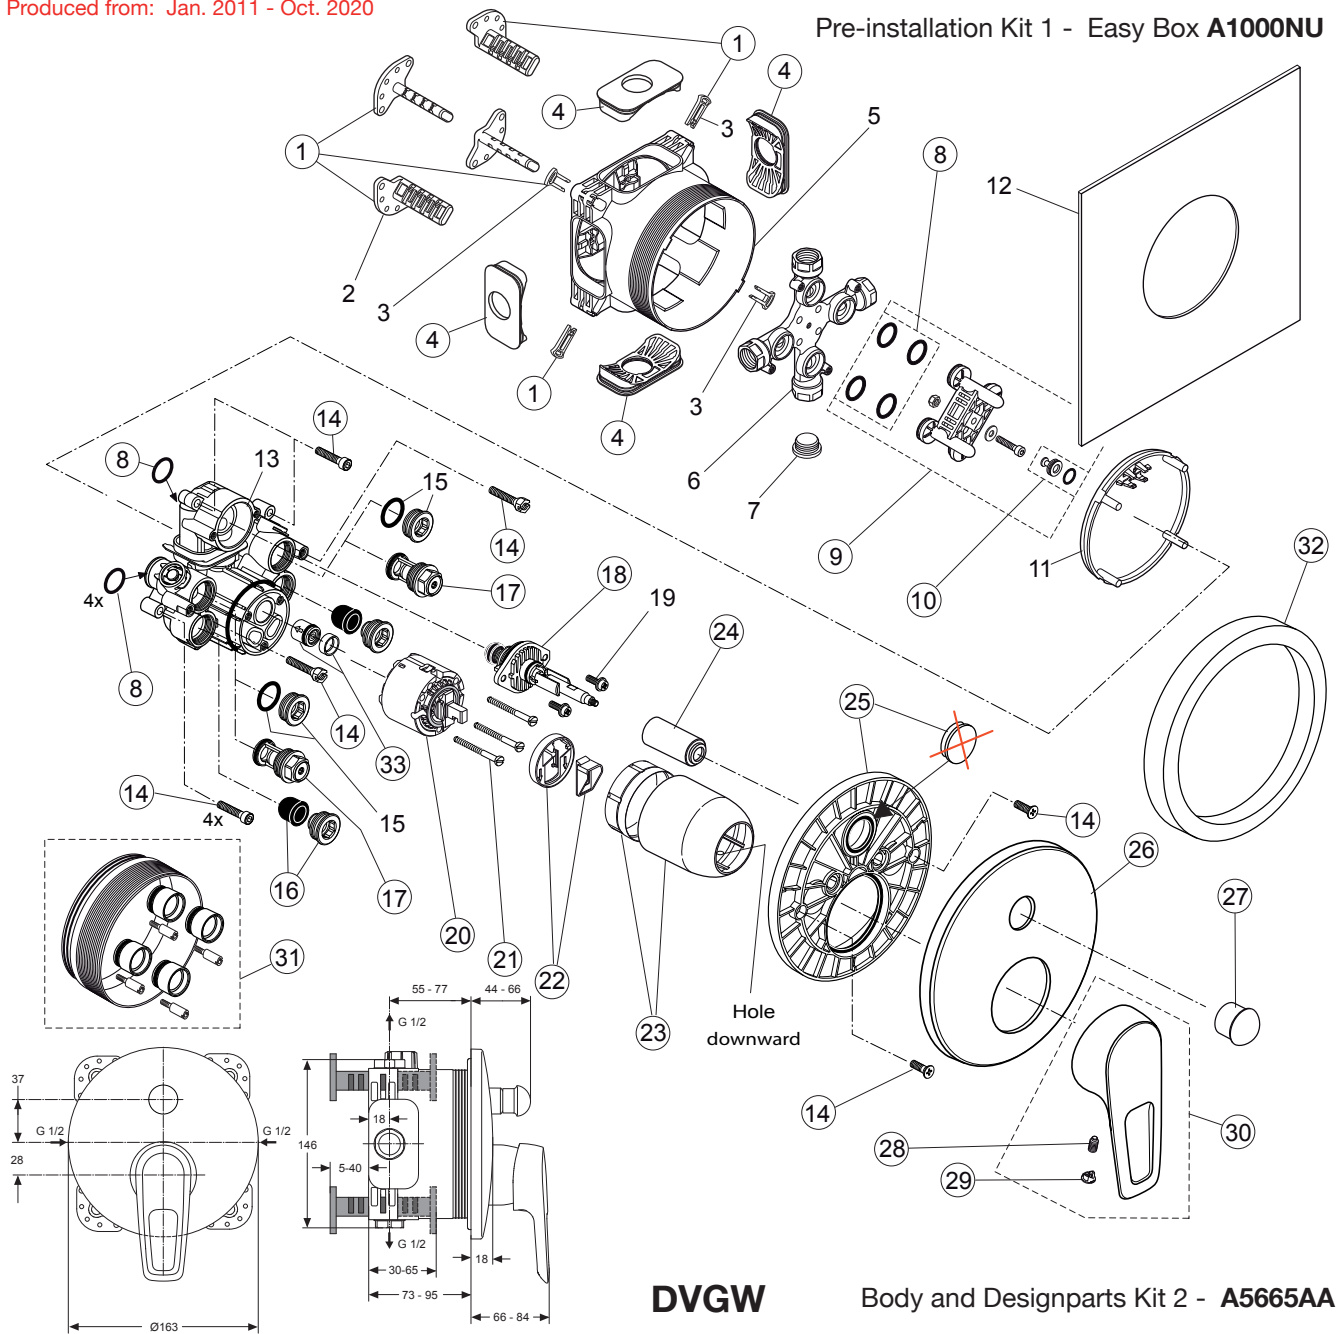

Produced from: Jan. 2011 - Oct. 2020

Replace XX with the appropriate finish code
chrome = AA,

Example spare part order:
A 960 893 AA in chrome

Pos.	Description	Part-Number	Qty.	Pos.	Description	Part-Number	Qty.
1	Installation depth adjustment with clips	A 963 131 NU	1 Set	17	Stop valve	A 960 706 NU	2 pcs
2	Depth adjustment device			18	Diverter complete	A 963 443 NU	1 pcs
3	Adjustment lock (contained in pos. 1)			19	Screw M4x12		
4	Side sealing	A 963 132 NU	1 Set	20	Cartridge with pos.22	A 960 500 NU	1 pcs
5	Built-in box			21	Cylindrical screw M4x41,7	A 963 335 NU	3 pcs
6	Multi-way body			22	ECO-kit	A 860 700 NU	1 Set
7	Plug G1/2			23	Cover + Clamping + O-ring	A 960 893 XX	1 pcs
8	O-ring Ø 17 x 2,5	A 963 143 NU	1 Set	24	Cover / Cap for diverter	A 960 894 XX	1 pcs
9	Flushing device with Screw, washer + sealing set	A 963 146 NU	1 Set	25	Escutcheon holder compl.	A 960 895 NU	1 Set
10	Plug with o-ring Ø 12x1,5	A 963 147 NU	1 pcs	26	Escutcheon B/S curved	A 960 896 XX	1 pcs
11	Cover for built-in box			27	Pull knob	A 960 897 XX	1 pcs
12	Sealing fleece			28	Thread pin M5x10 DIN915	A 963 309 NU	1 pcs
13	Body Single lever			29	Cap red/blue for handle	A 963 054 NU	1 pcs
14	Screw set complete	A 960 890 NU	1 Set	30	Lever compl. with Logo ISI	A 963 227 XX	1 pcs
15	Plug with o-ring			31	Extension kit 20mm	A 960 704 NU	1 Set
16	Low noise insert	A 960 891 NU	1 pcs		Extension kit 40mm	A 962 476 NU	1 Set
				32	Distance frame 20mm	A 960 705 XX	1 pcs
				33	Non-return valve + ring	A 962 866 NU	1 Set

Ceramix Blue