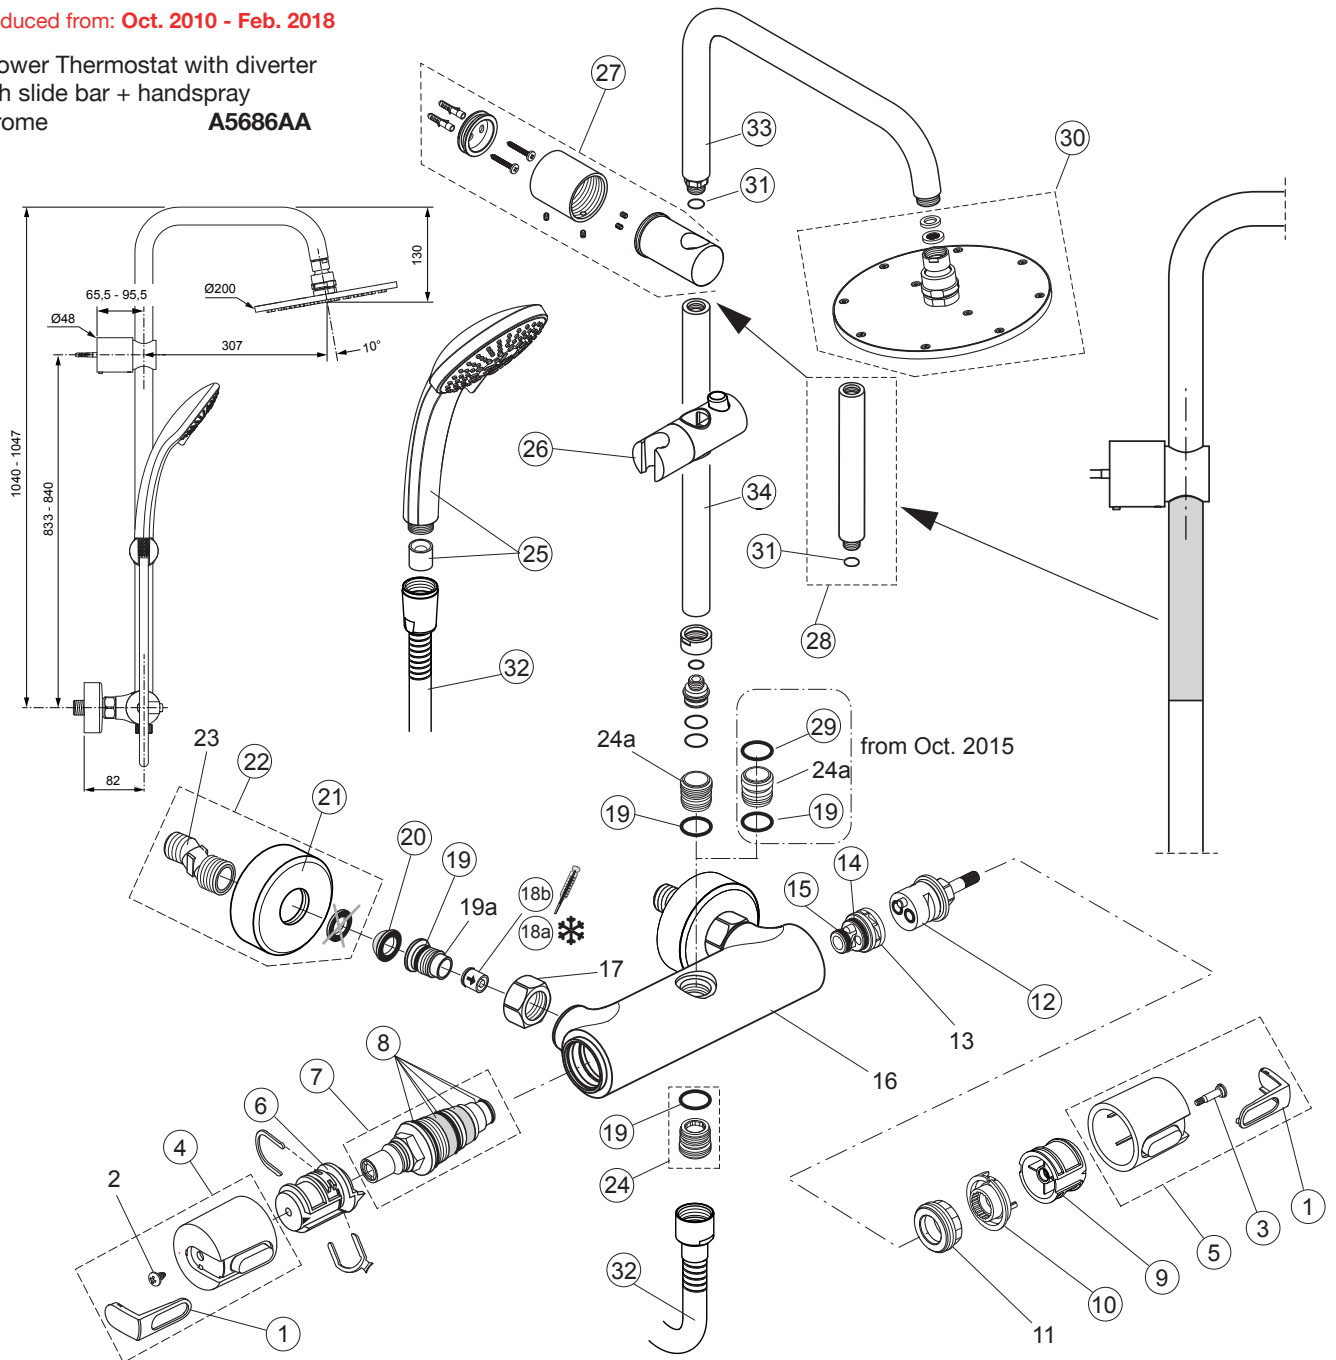

Produced from: **Oct. 2010 - Feb. 2018**

Shower Thermostat with diverter
with slide bar + handspray
chrome
A5686AA

Pos.	Description	Part-Number	Qty.	Pos.	Description	Part-Number	Qty.
1	Handle cup w. and w/o Logo	A 962 872 AA*	1 Set	19a	Seat M20x1 left thread		
2	Screw Ejot PT KB50x10			20	Strainer (screen)	A 962 595 NU	2 pcs
3	Screw M4 L=23,5	A 962 998 NU	2 pcs	21	Escutcheon	B 960 242 AA	1 pcs
4	Handle for Temperature	A 962 870 AA*	1 Set	22	S-Connector complete	A 961 073 AA	2 pcs
5	Handle for Volume control	A 962 871 AA	1 pcs	23	S-Connector with low noise insert		
6	Temp. adjustment compl.	A 963 427 NU*	1 Set	24	Nipple G1/2 outside compl.	A 963 651 NU	1 pcs
7	Thermostatic Cartridge	A 962 229 NU	1 pcs	24a	Connector nipple shower bar		
8	Repair-Set Cartridge	A 962 230 NU	1 Set	25	Handspray Ø100-3F-8l/min	B 9403 AA	1 pcs
9	Handle insert (Set)	A 963 432 NU	1 Set		Flow limiter - in hand spray contained		
10	Volume control stop ring	A 962 563 NU	1 pcs	26	Slider & holder f. handshr.	A 860 807 AA	1 pcs
11	Thread ring M34 x 1,5			27	Wall fixation complete	F 960 891 AA	1 pcs
12	Stop valve with diverter	A 962 568 NU	1 pcs	28	Extension kit 150mm long	A 860 873 AA	1 pcs
13	Manifold diverter			29	O - Ring Ø 18,6 x 2,6	A 860 933 NU**	1 pcs
14	O - ring Ø 18,77 x 1,78	A 962 529 NU	1 pcs	30	Headshower Ø200	B 9442 AA	1 pcs
15	O - ring Ø 12,42 x 1,78	A 961 332 NU	2 pcs	31	O - ring Ø 13 x 1,5	A 961 330 AA	1 pcs
16	Body for Shower			32	Flex. hose G1/2 x 1750mm	A 4109 AA	1 pcs
17	Coupling nut G3/4			33	Pipe bend	F 961 146 AA	1 pcs
18a	Non-return valve DW15 CW	A 962 594 NU	2 pcs	34	Shower bar (until Oct. 2015)	F 961 140 AA	1 pcs
18b	Non-return valve DW15 HW	F 960 942 NU***	1 pcs		Shower bar (from Nov. 2015)	A 861 143 AA	1 pcs
19	O - ring Ø 17 x 2	A 961 810 NU	2 pcs				

* Universal-Set / ** since Oct. 2015 / *** since Mar. 2016