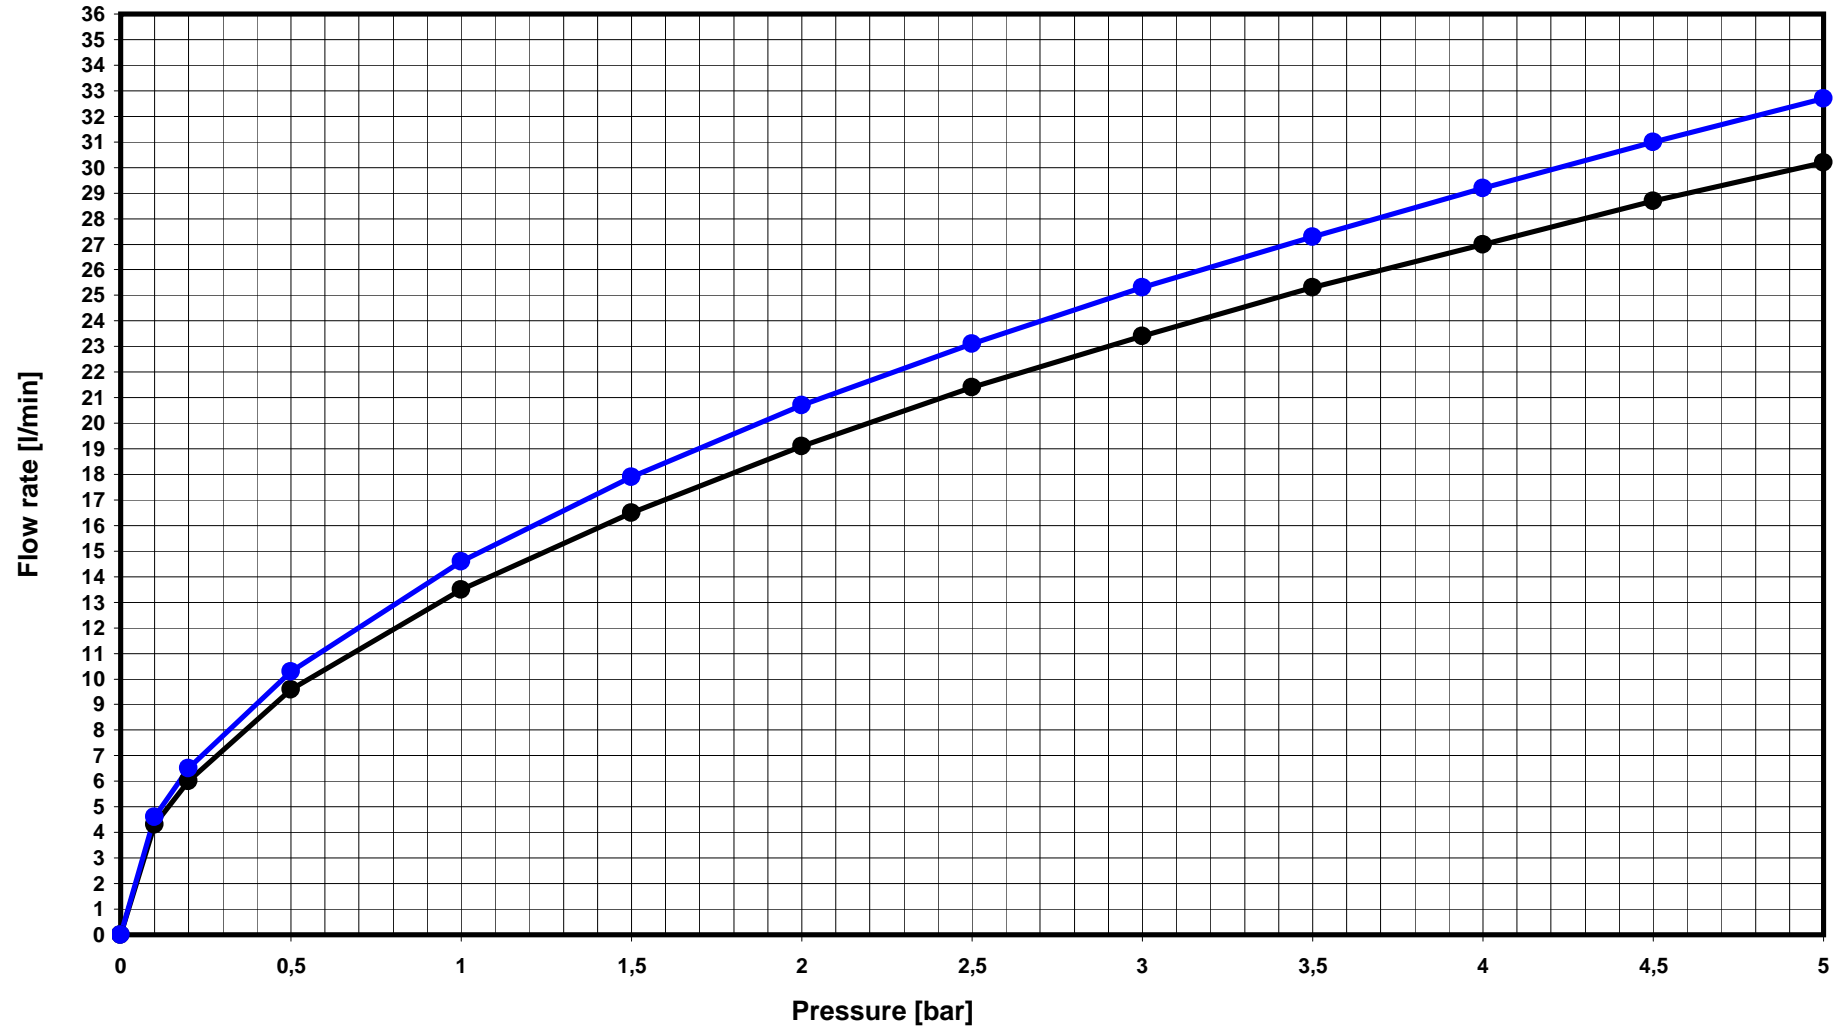

# A6115AA

● Mixed water - Bath series      ● Mixed water - Shower series