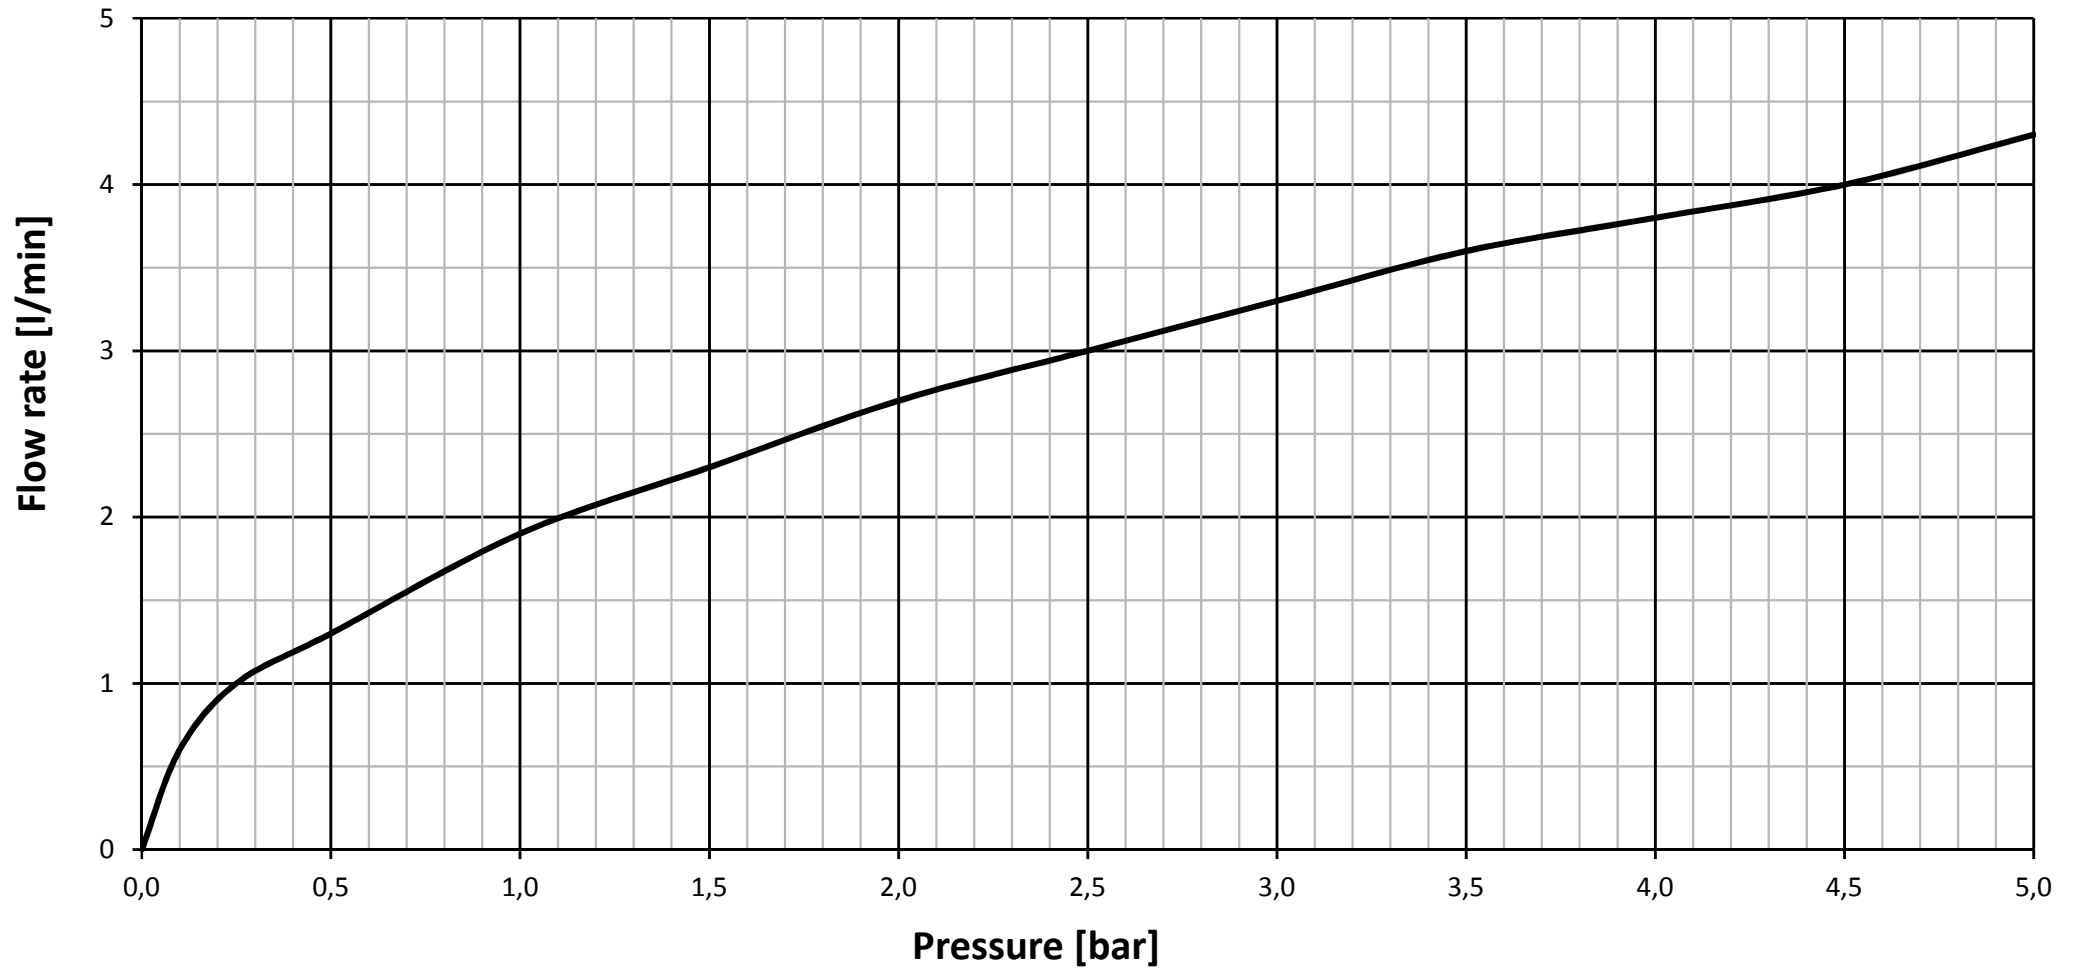

## A6146AA - outlet series

— Flow rate in mixed water position