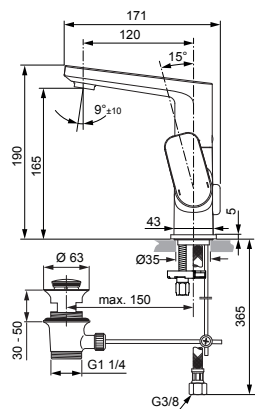

Produced since: Jan. 2016 - Nov. 2020

SL basin mixer flex. hose without pop-up waste chrome **A6476AA**