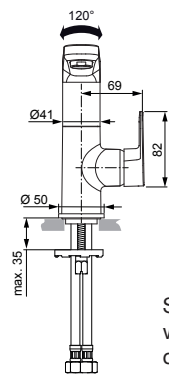

SL basin mixer flex. hose with pop-up waste chrome **A6448AA**

Produced since: Jan. 2016 - Nov. 2020