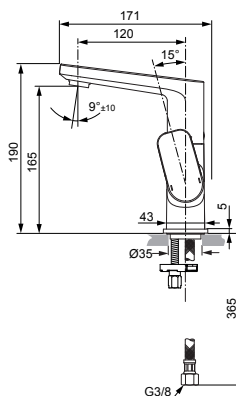

Produced since: Jan. 2016 - Nov. 2020

Pos.	Description	Part-Number	Qty.	Pos.	Description	Part-Number	Qty.
1	Lever cpl. with Logo ISI	A 861 102 AA	1 Set	14	Spout		
2	Thread pin M5x6 DIN914	A 860 603 NU	1 pcs	15	Nipple for spout		
3	Handle cap	A 963 751 NU	1 pcs	16	Slide bush	A 861 103 NU	1 pcs
4	Cover cap	A 861 080 AA	1 pcs	17	Thread pin M5x10 Din915	A 861 141 NU	1 Set
5	Clamping nut M36 x 1	B 961 087 NU	1 pcs	18	Body		
6	Handle srew M4			19	Lift rod complete	A 960 654 AA	1 Set
7	Handle insert + screw	B 961 086 NU	1 Set	20	Flex. hose M8x1-G3/8-420	A 962 370 NU	1 pcs
8	Cartridge Kerox Ø28 + Pos 6	F 960 855 NU	1 Set	21	Escutcheon	B 960 712 AA	1 pcs
9	Hot water limiter - 3 parts	B 961 088 NU	1 Set	22	Bolt M8x92		
10	Aerator M24x1 - 5ltr/min	F 960 876 AA	1 pcs	23	Fixation kit	A 964 520 NU*	1 Set
11	Cap with screw	A 962 149 AA*	1 Set	24	Bracket	A 961 172 NU	1 pcs
12	O-ring Ø 19 x 2,5	A 860 188 NU*	1 Set	25	Pop-up waste complete	A 961 230 AA	1 Set
13	O-ring Ø 13 x 2,5	A 962 728 NU	1 pcs				

*Universal set (not all parts needed)