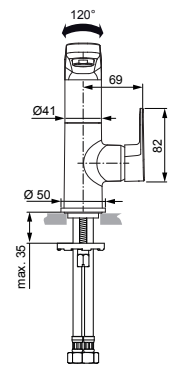

Produced since: Jan. 2016 - Nov. 2020

Pos.	Description	Part-Number	Qty.	Pos.	Description	Part-Number	Qty.
1	Lever cpl. with Logo ISI	A 861 102 AA	1 Set	14	Spout		
2	Thread pin M5x6 DIN914	A 860 603 NU	1 pcs	15	Nipple for spout		
3	Handle cap	A 963 751 NU	1 pcs	16	Slide bush	A 861 103 NU	1 pcs
4	Cover cap	A 861 080 AA	1 pcs	17	Thread pin M5x10 Din915	A 861 141 NU	1 Set
5	Clamping nut M36 x 1	B 961 087 NU	1 pcs	18	Body		
6	Handle srew M4			19	Lift rod complete	A 960 654 AA	1 Set
7	Handle insert + screw	B 961 086 NU	1 Set	20	Flex. hose M8x1-G3/8-420	A 962 370 NU	1 pcs
8	Cartridge Kerox Ø28 + Pos 6	F 960 855 NU	1 Set	21	Escutcheon	B 960 712 AA	1 pcs
9	Hot water limiter - 3 parts	B 961 088 NU	1 Set	22	Bolt M8x92		
10	Aerator M24x1 - 5ltr/min	F 960 876 AA	1 pcs	23	Fixation kit	A 964 520 NU*	1 Set
11	Cap with screw	A 962 149 AA*	1 Set	24	Bracket	A 961 172 NU	1 pcs
12	O-ring Ø 19 x 2,5	A 860 188 NU*	1 Set	25	Pop-up waste complete	A 961 230 AA	1 Set
13	O-ring Ø 13 x 2,5	A 962 728 NU	1 pcs				

*Universal set (not all parts needed)