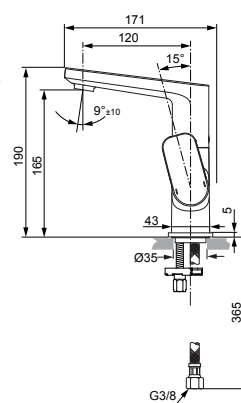

Tonic II

A6448.. A6476..

Ideal Standard

Produced since: Dec. 2020

SL basin mixer flex. hose with pop-up waste chrome **A6448AA**

SL basin mixer flex. hose without pop-up waste chrome **A6476AA**

Pos.	Description	Part-Number	Qty.	Pos.	Description	Part-Number	Qty.
1	Lever cpl. with Logo ISI	A 861 102 AA	1 Set	11	Slide bush	A 861 103 NU	1 pcs
2	Cover cap	A 861 080 AA	1 pcs	12	Thread pin M5x10 Din915	A 861 141 NU	1 Set
3	Clamping nut M36 x 1	B 961 087 NU	1 pcs	13	Lift rod complete	A 960 654 AA	1 Set
4	Handle insert + screw	B 961 086 NU	1 Set	14	Flex. hose M8x1-G3/8-420	A 962 370 NU	1 pcs
5	Cartridge Kerox Ø28	F 960 855 NU	1 Set	15	Escutcheon	B 960 712 AA	1 pcs
6	Hot water limiter - 3 parts	B 961 088 NU	1 Set	16	Fixation kit	A 964 520 NU*	1 Set
7	Aerator M24x1 - 5ltr/min	F 960 876 AA	1 pcs	17	Bracket	A 961 172 NU	1 pcs
8	Cap with screw	A 962 149 AA*	1 Set	18	Pop-up waste complete	A 961 230 AA	1 Set
9	O-ring Ø 19 x 2,5	A 860 188 NU*	1 Set				
10	O-ring Ø 13 x 2,5	A 962 728 NU	1 pcs				

Pos.	Description	Part-Number	Qty.	Pos.	Description	Part-Number	Qty.
1	Lever cpl. with Logo ISI	A 861 102 AA	1 Set	14	Spout		
2	Thread pin M5x6 DIN914	A 860 603 NU	1 pcs	15	Nipple for spout		
3	Handle cap	A 963 751 NU	1 pcs	16	Slide bush	A 861 103 NU	1 pcs
4	Cover cap	A 861 080 AA	1 pcs	17	Thread pin M5x10 Din915	A 861 141 NU	1 Set
5	Clamping nut M36 x 1	B 961 087 NU	1 pcs	18	Body		
6	Handle srew M4			19	Lift rod complete	A 960 654 AA	1 Set
7	Handle insert + screw	B 961 086 NU	1 Set	20	Flex. hose M8x1-G3/8-420	A 962 370 NU	1 pcs
8	Cartridge Kerox Ø28 + Pos 6	F 960 855 NU	1 Set	21	Escutcheon	B 960 712 AA	1 pcs
9	Hot water limiter - 3 parts	B 961 088 NU	1 Set	22	Bolt M8x92		
10	Aerator M24x1 - 5ltr/min	F 960 876 AA	1 pcs	23	Fixation kit	A 964 520 NU*	1 Set
11	Cap with screw	A 962 149 AA*	1 Set	24	Bracket	A 961 172 NU	1 pcs
12	O-ring Ø 19 x 2,5	A 860 188 NU*	1 Set	25	Pop-up waste complete	A 961 230 AA	1 Set
13	O-ring Ø 13 x 2,5	A 962 728 NU	1 pcs				