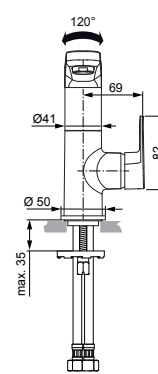

Tonic II

A6448.. A6476..

Ideal Standard

Produced since: Dec. 2020

SL basin mixer flex. hose with pop-up waste chrome **A6448AA**

SL basin mixer flex. hose without pop-up waste chrome **A6476AA**

Pos.	Description	Part-Number	Qty.	Pos.	Description	Part-Number	Qty.
1	Lever cpl. with Logo ISI	A 861 102 AA	1 Set	11	Slide bush	A 861 103 NU	1 pcs
2	Cover cap	A 861 080 AA	1 pcs	12	Thread pin M5x10 Din915	A 861 141 NU	1 Set
3	Clamping nut M36 x 1	B 961 087 NU	1 pcs	13	Lift rod complete	A 960 654 AA	1 Set
4	Handle insert + screw	B 961 086 NU	1 Set	14	Flex. hose M8x1-G3/8-420	A 962 370 NU	1 pcs
5	Cartridge Kerox Ø28	F 960 855 NU	1 Set	15	Escutcheon	B 960 712 AA	1 pcs
6	Hot water limiter - 3 parts	B 961 088 NU	1 Set	16	Fixation kit	A 964 520 NU*	1 Set
7	Aerator M24x1 - 5ltr/min	F 960 876 AA	1 pcs	17	Bracket	A 961 172 NU	1 pcs
8	Cap with screw	A 962 149 AA*	1 Set	18	Pop-up waste complete	A 961 230 AA	1 Set
9	O-ring Ø 19 x 2,5	A 860 188 NU*	1 Set				
10	O-ring Ø 13 x 2,5	A 962 728 NU	1 pcs				

Pos.	Description	Part-Number	Qty.	Pos.	Description	Part-Number	Qty.
1	Lever cpl. with Logo ISI	A 861 102 AA	1 Set	14	Spout		
2	Thread pin M5x6 DIN914	A 860 603 NU	1 pcs	15	Nipple for spout		
3	Handle cap	A 963 751 NU	1 pcs	16	Slide bush	A 861 103 NU	1 pcs
4	Cover cap	A 861 080 AA	1 pcs	17	Thread pin M5x10 Din915	A 861 141 NU	1 Set
5	Clamping nut M36 x 1	B 961 087 NU	1 pcs	18	Body		
6	Handle srew M4			19	Lift rod complete	A 960 654 AA	1 Set
7	Handle insert + screw	B 961 086 NU	1 Set	20	Flex. hose M8x1-G3/8-420	A 962 370 NU	1 pcs
8	Cartridge Kerox Ø28 + Pos 6	F 960 855 NU	1 Set	21	Escutcheon	B 960 712 AA	1 pcs
9	Hot water limiter - 3 parts	B 961 088 NU	1 Set	22	Bolt M8x92		
10	Aerator M24x1 - 5ltr/min	F 960 876 AA	1 pcs	23	Fixation kit	A 964 520 NU*	1 Set
11	Cap with screw	A 962 149 AA*	1 Set	24	Bracket	A 961 172 NU	1 pcs
12	O-ring Ø 19 x 2,5	A 860 188 NU*	1 Set	25	Pop-up waste complete	A 961 230 AA	1 Set
13	O-ring Ø 13 x 2,5	A 962 728 NU	1 pcs				