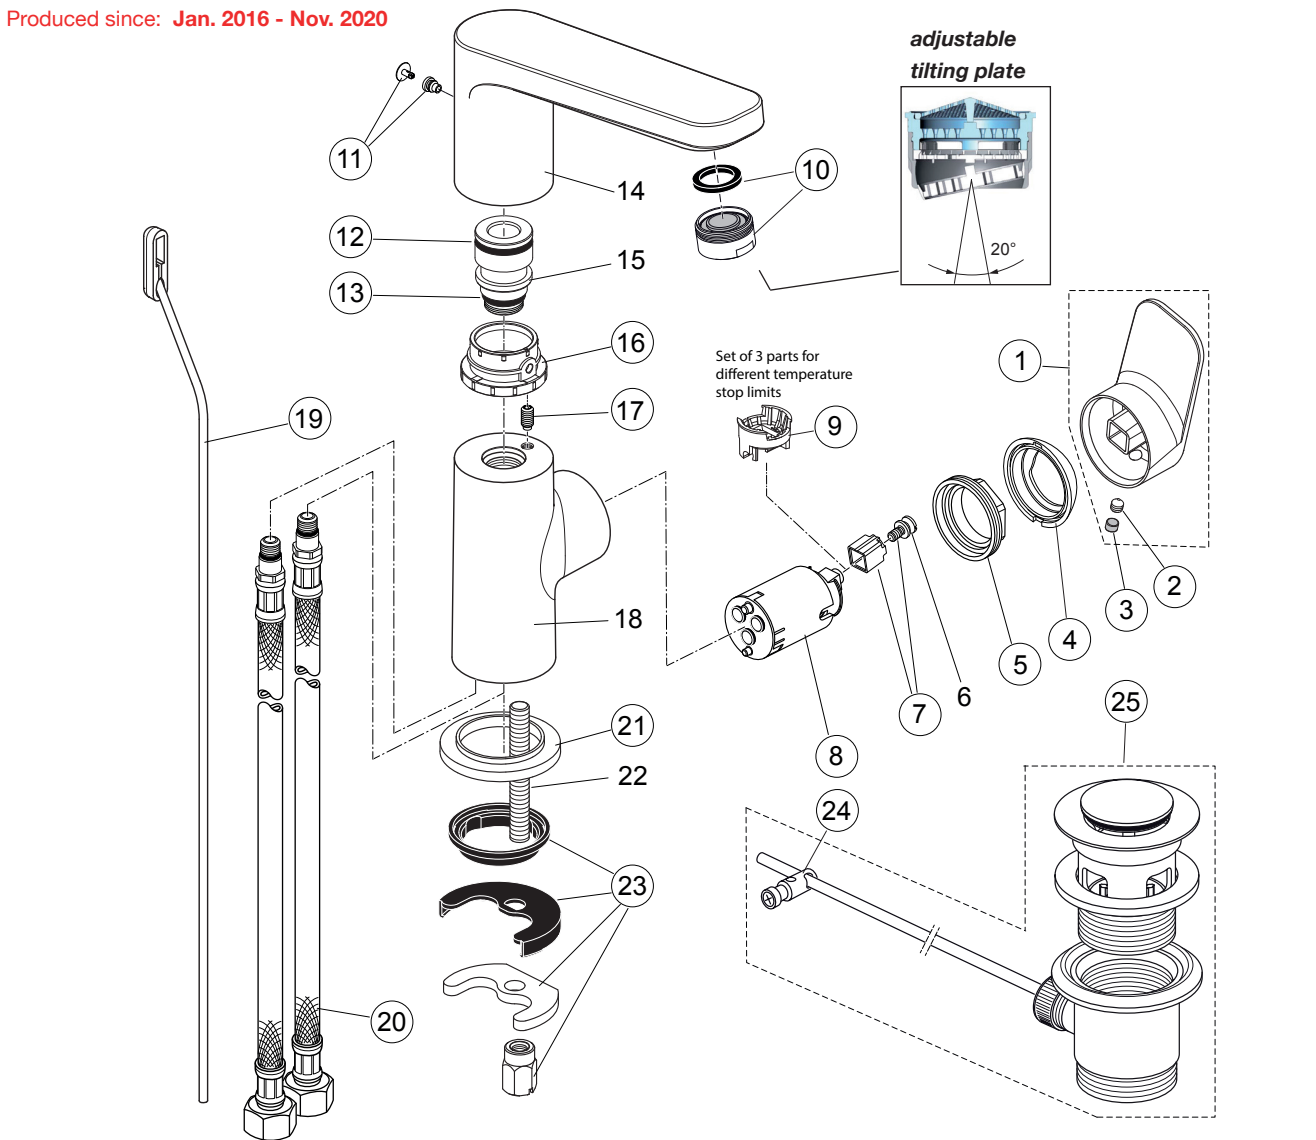

Produced since: Jan. 2016 - Nov. 2020

SL basin mixer flex. hose without pop-up waste chrome **A6476AA**