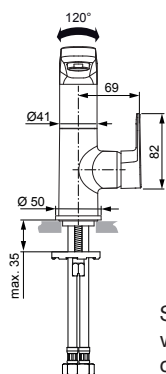

Tonic II

A6448.. A6476..

Ideal Standard

Produced since: Dec. 2020

SL basin mixer flex. hose with pop-up waste chrome **A6448AA**

SL basin mixer flex. hose without pop-up waste chrome **A6476AA**

Pos.	Description	Part-Number	Qty.	Pos.	Description	Part-Number	Qty.
1	Lever cpl. with Logo ISI	A 861 102 AA	1 Set	11	Slide bush	A 861 103 NU	1 pcs
2	Cover cap	A 861 080 AA	1 pcs	12	Thread pin M5x10 Din915	A 861 141 NU	1 Set
3	Clamping nut M36 x 1	B 961 087 NU	1 pcs	13	Lift rod complete	A 960 654 AA	1 Set
4	Handle insert + screw	B 961 086 NU	1 Set	14	Flex. hose M8x1-G3/8-420	A 962 370 NU	1 pcs
5	Cartridge Kerox Ø28	F 960 855 NU	1 Set	15	Escutcheon	B 960 712 AA	1 pcs
6	Hot water limiter - 3 parts	B 961 088 NU	1 Set	16	Fixation kit	A 964 520 NU*	1 Set
7	Aerator M24x1 - 5ltr/min	F 960 876 AA	1 pcs	17	Bracket	A 961 172 NU	1 pcs
8	Cap with screw	A 962 149 AA*	1 Set	18	Pop-up waste complete	A 961 230 AA	1 Set
9	O-ring Ø 19 x 2,5	A 860 188 NU*	1 Set				
10	O-ring Ø 13 x 2,5	A 962 728 NU	1 pcs				

Pos.	Description	Part-Number	Qty.	Pos.	Description	Part-Number	Qty.
1	Lever cpl. with Logo ISI	A 861 102 AA	1 Set	14	Spout		
2	Thread pin M5x6 DIN914	A 860 603 NU	1 pcs	15	Nipple for spout		
3	Handle cap	A 963 751 NU	1 pcs	16	Slide bush	A 861 103 NU	1 pcs
4	Cover cap	A 861 080 AA	1 pcs	17	Thread pin M5x10 Din915	A 861 141 NU	1 Set
5	Clamping nut M36 x 1	B 961 087 NU	1 pcs	18	Body		
6	Handle srew M4			19	Lift rod complete	A 960 654 AA	1 Set
7	Handle insert + screw	B 961 086 NU	1 Set	20	Flex. hose M8x1-G3/8-420	A 962 370 NU	1 pcs
8	Cartridge Kerox Ø28 + Pos 6	F 960 855 NU	1 Set	21	Escutcheon	B 960 712 AA	1 pcs
9	Hot water limiter - 3 parts	B 961 088 NU	1 Set	22	Bolt M8x92		
10	Aerator M24x1 - 5ltr/min	F 960 876 AA	1 pcs	23	Fixation kit	A 964 520 NU*	1 Set
11	Cap with screw	A 962 149 AA*	1 Set	24	Bracket	A 961 172 NU	1 pcs
12	O-ring Ø 19 x 2,5	A 860 188 NU*	1 Set	25	Pop-up waste complete	A 961 230 AA	1 Set
13	O-ring Ø 13 x 2,5	A 962 728 NU	1 pcs				