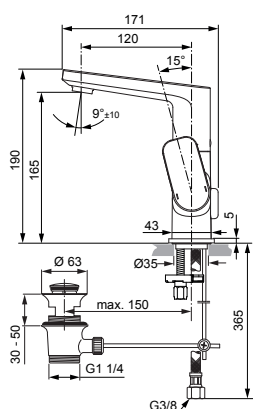

Tonic II

A6448.. A6476..

Ideal Standard

Produced since: Dec. 2020

SL basin mixer flex. hose with pop-up waste chrome **A6448AA**

SL basin mixer flex. hose without pop-up waste chrome **A6476AA**

Pos.	Description	Part-Number	Qty.	Pos.	Description	Part-Number	Qty.
1	Lever cpl. with Logo ISI	A 861 102 AA	1 Set	11	Slide bush	A 861 103 NU	1 pcs
2	Cover cap	A 861 080 AA	1 pcs	12	Thread pin M5x10 Din915	A 861 141 NU	1 Set
3	Clamping nut M36 x 1	B 961 087 NU	1 pcs	13	Lift rod complete	A 960 654 AA	1 Set
4	Handle insert + screw	B 961 086 NU	1 Set	14	Flex. hose M8x1-G3/8-420	A 962 370 NU	1 pcs
5	Cartridge Kerox Ø28	F 960 855 NU	1 Set	15	Escutcheon	B 960 712 AA	1 pcs
6	Hot water limiter - 3 parts	B 961 088 NU	1 Set	16	Fixation kit	A 964 520 NU*	1 Set
7	Aerator M24x1 - 5ltr/min	F 960 876 AA	1 pcs	17	Bracket	A 961 172 NU	1 pcs
8	Cap with screw	A 962 149 AA*	1 Set	18	Pop-up waste complete	A 961 230 AA	1 Set
9	O-ring Ø 19 x 2,5	A 860 188 NU*	1 Set				
10	O-ring Ø 13 x 2,5	A 962 728 NU	1 pcs				

Pos.	Description	Part-Number	Qty.	Pos.	Description	Part-Number	Qty.
1	Lever cpl. with Logo ISI	A 861 102 AA	1 Set	14	Spout		
2	Thread pin M5x6 DIN914	A 860 603 NU	1 pcs	15	Nipple for spout		
3	Handle cap	A 963 751 NU	1 pcs	16	Slide bush	A 861 103 NU	1 pcs
4	Cover cap	A 861 080 AA	1 pcs	17	Thread pin M5x10 Din915	A 861 141 NU	1 Set
5	Clamping nut M36 x 1	B 961 087 NU	1 pcs	18	Body		
6	Handle srew M4			19	Lift rod complete	A 960 654 AA	1 Set
7	Handle insert + screw	B 961 086 NU	1 Set	20	Flex. hose M8x1-G3/8-420	A 962 370 NU	1 pcs
8	Cartridge Kerox Ø28 + Pos 6	F 960 855 NU	1 Set	21	Escutcheon	B 960 712 AA	1 pcs
9	Hot water limiter - 3 parts	B 961 088 NU	1 Set	22	Bolt M8x92		
10	Aerator M24x1 - 5ltr/min	F 960 876 AA	1 pcs	23	Fixation kit	A 964 520 NU*	1 Set
11	Cap with screw	A 962 149 AA*	1 Set	24	Bracket	A 961 172 NU	1 pcs
12	O-ring Ø 19 x 2,5	A 860 188 NU*	1 Set	25	Pop-up waste complete	A 961 230 AA	1 Set
13	O-ring Ø 13 x 2,5	A 962 728 NU	1 pcs				