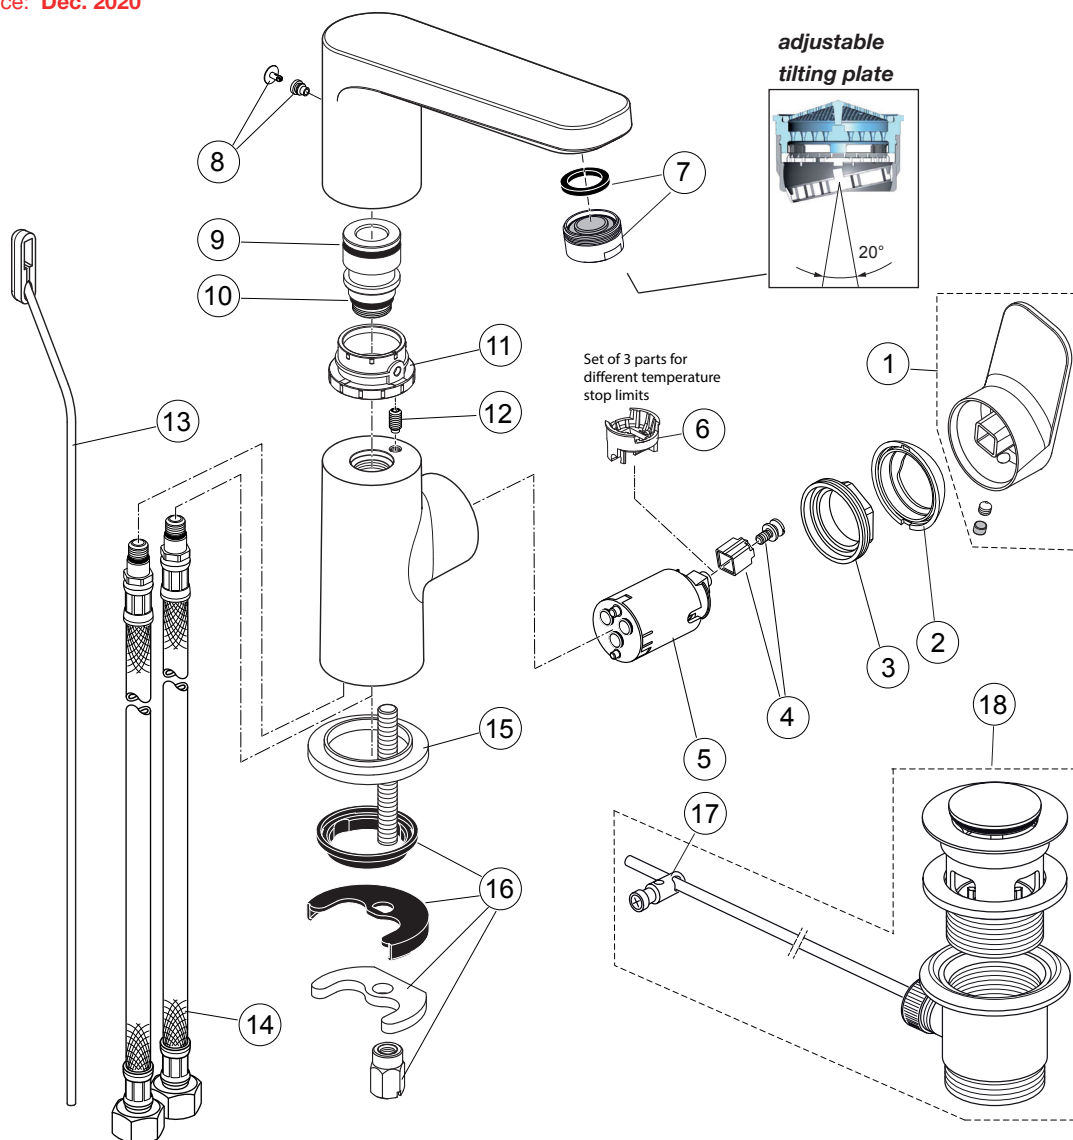

Tonic II

A6448.. A6476..

Ideal Standard

Produced since: Dec. 2020

SL basin mixer flex. hose with pop-up waste chrome **A6448AA**

SL basin mixer flex. hose without pop-up waste chrome **A6476AA**

Pos.	Description	Part-Number	Qty.	Pos.	Description	Part-Number	Qty.
1	Lever cpl. with Logo ISI	A 861 102 AA	1 Set	11	Slide bush	A 861 103 NU	1 pcs
2	Cover cap	A 861 080 AA	1 pcs	12	Thread pin M5x10 Din915	A 861 141 NU	1 Set
3	Clamping nut M36 x 1	B 961 087 NU	1 pcs	13	Lift rod complete	A 960 654 AA	1 Set
4	Handle insert + screw	B 961 086 NU	1 Set	14	Flex. hose M8x1-G3/8-420	A 962 370 NU	1 pcs
5	Cartridge Kerox Ø28	F 960 855 NU	1 Set	15	Escutcheon	B 960 712 AA	1 pcs
6	Hot water limiter - 3 parts	B 961 088 NU	1 Set	16	Fixation kit	A 964 520 NU*	1 Set
7	Aerator M24x1 - 5ltr/min	F 960 876 AA	1 pcs	17	Bracket	A 961 172 NU	1 pcs
8	Cap with screw	A 962 149 AA*	1 Set	18	Pop-up waste complete	A 961 230 AA	1 Set
9	O-ring Ø 19 x 2,5	A 860 188 NU*	1 Set				
10	O-ring Ø 13 x 2,5	A 962 728 NU	1 pcs				

Pos.	Description	Part-Number	Qty.	Pos.	Description	Part-Number	Qty.
1	Lever cpl. with Logo ISI	A 861 102 AA	1 Set	14	Spout		
2	Thread pin M5x6 DIN914	A 860 603 NU	1 pcs	15	Nipple for spout		
3	Handle cap	A 963 751 NU	1 pcs	16	Slide bush	A 861 103 NU	1 pcs
4	Cover cap	A 861 080 AA	1 pcs	17	Thread pin M5x10 Din915	A 861 141 NU	1 Set
5	Clamping nut M36 x 1	B 961 087 NU	1 pcs	18	Body		
6	Handle srew M4			19	Lift rod complete	A 960 654 AA	1 Set
7	Handle insert + screw	B 961 086 NU	1 Set	20	Flex. hose M8x1-G3/8-420	A 962 370 NU	1 pcs
8	Cartridge Kerox Ø28 + Pos 6	F 960 855 NU	1 Set	21	Escutcheon	B 960 712 AA	1 pcs
9	Hot water limiter - 3 parts	B 961 088 NU	1 Set	22	Bolt M8x92		
10	Aerator M24x1 - 5ltr/min	F 960 876 AA	1 pcs	23	Fixation kit	A 964 520 NU*	1 Set
11	Cap with screw	A 962 149 AA*	1 Set	24	Bracket	A 961 172 NU	1 pcs
12	O-ring Ø 19 x 2,5	A 860 188 NU*	1 Set	25	Pop-up waste complete	A 961 230 AA	1 Set
13	O-ring Ø 13 x 2,5	A 962 728 NU	1 pcs				