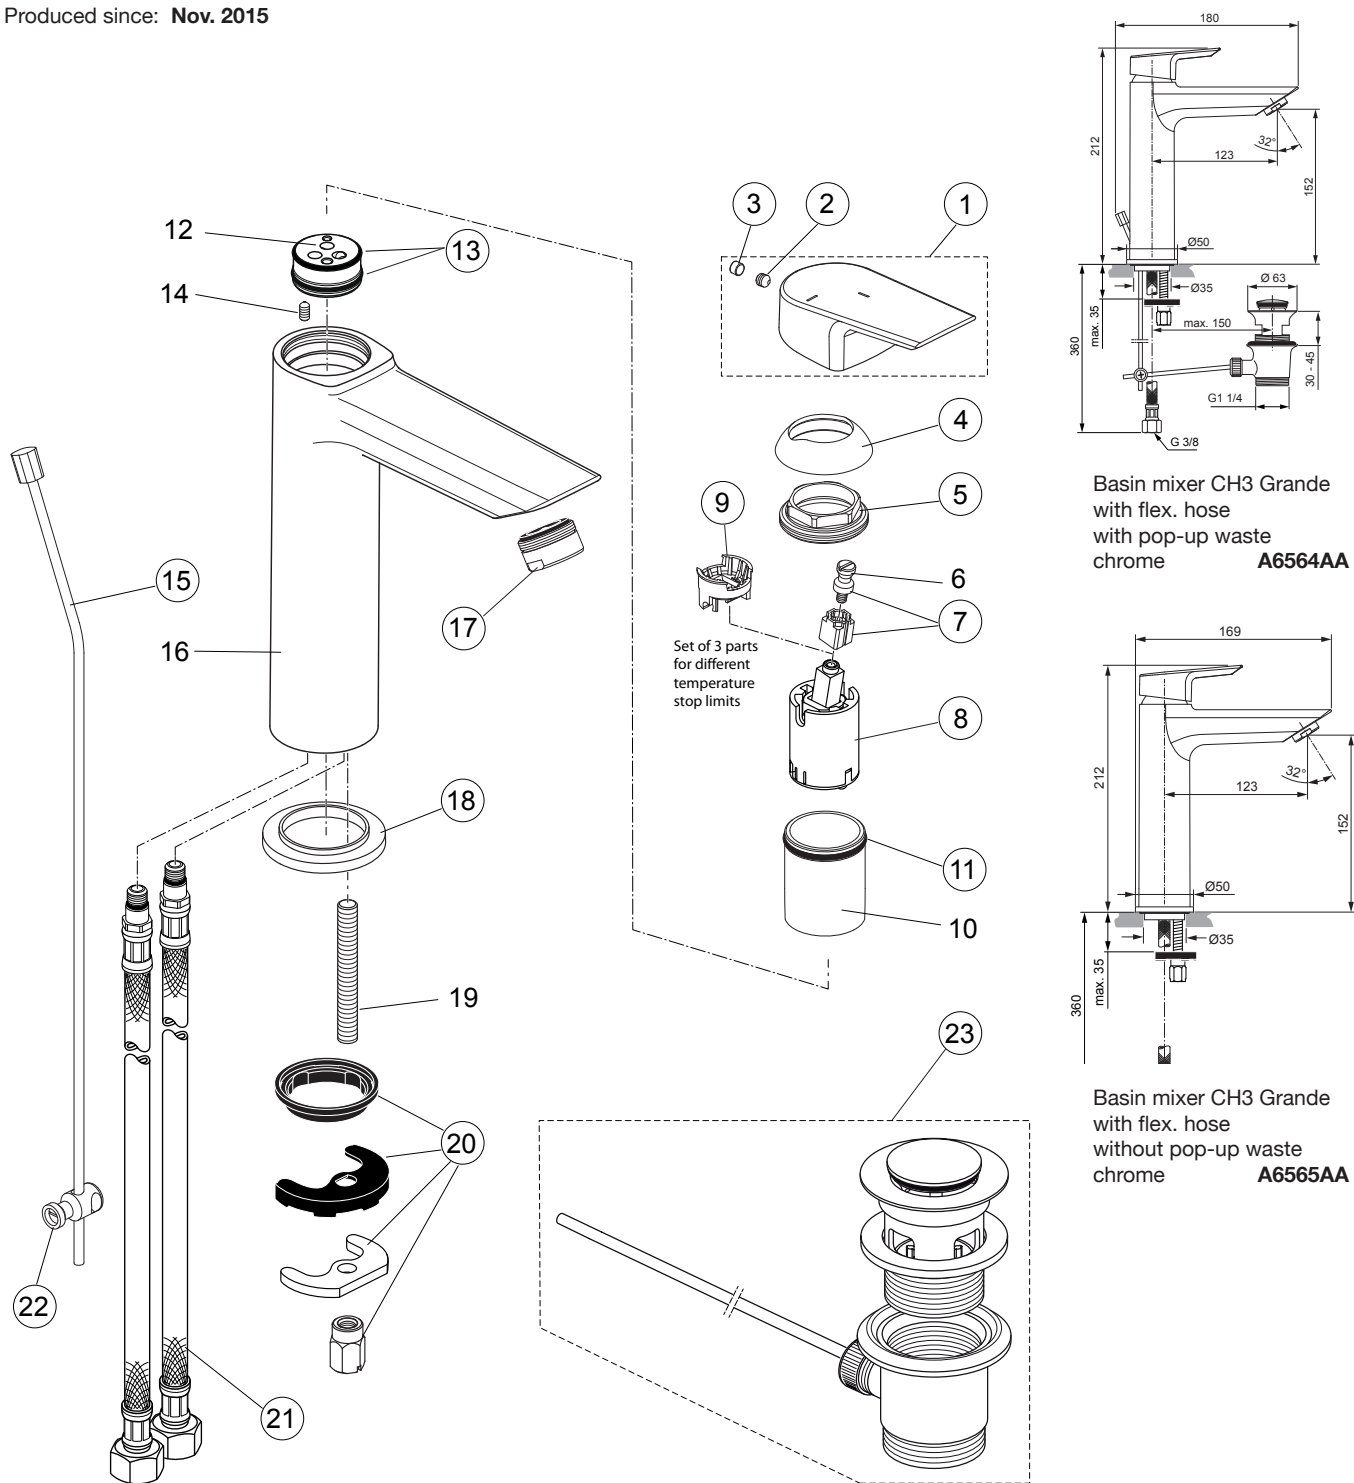

Produced since: **Nov. 2015**

Basin mixer CH3 Grande with flex. hose with pop-up waste chrome **A6564AA**

Basin mixer CH3 Grande with flex. hose without pop-up waste chrome **A6565AA**

Pos.	Description	Part-Number	Qty.	Pos.	Description	Part-Number	Qty.
1	Lever cpl. with Logo ISI	A 861 023 AA	1 Set	13	O - Ring Ø 26,7 x 1,78	A 962 825 NU	1 pcs
2	Thread pin M5x6 DIN914	A 860 603 NU	1 pcs	14	Thread pin M4 x 8 ISO 4027		
3	Handle plug	A 963 751 NU	1 pcs	15	Lift rod cpl. + Pos. 22	B 961 119 AA	1 Set
4	Cover cap	F 960 975 AA	1 pcs	16	Body		
5	Thread ring M36x1	B 961 087 NU	1 pcs	17	Aerator M24x1 - 5ltr/min	B 960 754 AA	1 pcs
6	Handle screw M4			18	Escutcheon	B 960 712 AA	1 pcs
7	Lever adapter + screw	A 860 892 NU	1 Set	19	Bolt M8x63		
8	Cartridge Kerax Ø28 + Pos.7	F 960 855 NU	1 Set	20	Fixation kit	A 964 520 NU	1 Set
9	Hot water limiter - 3 parts	B 961 088 NU	1 Set	21	Flex. hose M8x1 - G3/8-500	A 962 005 NU	1 pcs
10	Sleeve for cartridge			22	Bracket	A 961 172 NU	1 pcs
11	O - Ring Ø 28 x 2	A 963 299 NU	1 pcs	23	Pop-up waste complete	A 962 991 AA	1 Set
12	Manifold						