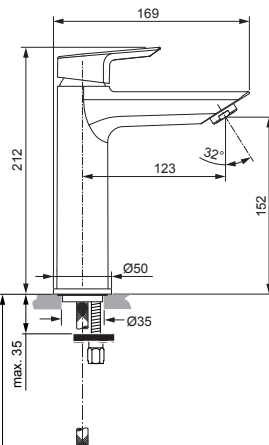

Produced since: **Nov. 2015**

Basin mixer CH3 Grande with flex. hose with pop-up waste chrome **A6564AA**

Basin mixer CH3 Grande with flex. hose without pop-up waste chrome **A6565AA**

Pos.	Description	Part-Number	Qty.	Pos.	Description	Part-Number	Qty.
1	Lever cpl. with Logo ISI	A 861 023 AA	1 Set	13	O - Ring Ø 26,7 x 1,78	A 962 825 NU	1 pcs
2	Thread pin M5x6 DIN914	A 860 603 NU	1 pcs	14	Thread pin M4 x 8 ISO 4027		
3	Handle plug	A 963 751 NU	1 pcs	15	Lift rod cpl. + Pos. 22	B 961 119 AA	1 Set
4	Cover cap	F 960 975 AA	1 pcs	16	Body		
5	Thread ring M36x1	B 961 087 NU	1 pcs	17	Aerator M24x1 - 5ltr/min	B 960 754 AA	1 pcs
6	Handle screw M4			18	Escutcheon	B 960 712 AA	1 pcs
7	Lever adapter + screw	A 860 892 NU	1 Set	19	Bolt M8x63		
8	Cartridge Kerax Ø28 + Pos.7	F 960 855 NU	1 Set	20	Fixation kit	A 964 520 NU	1 Set
9	Hot water limiter - 3 parts	B 961 088 NU	1 Set	21	Flex. hose M8x1 - G3/8-500	A 962 005 NU	1 pcs
10	Sleeve for cartridge			22	Bracket	A 961 172 NU	1 pcs
11	O - Ring Ø 28 x 2	A 963 299 NU	1 pcs	23	Pop-up waste complete	A 962 991 AA	1 Set
12	Manifold						