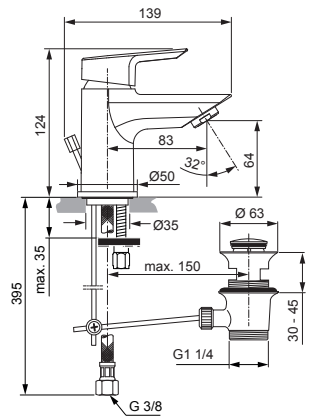

Produced since: Dec 2020

SL basin mixer Piccolo
with flex. hose
with pop-up waste
chrome **A6566AA**

SL basin mixer Piccolo
with flex. hose
without pop-up waste
chrome **A6568AA**

Pos.	Description	Part-Number	Qty.	Pos.	Description	Part-Number	Qty.
1	Lever compl. with Logo ISI	A 861 018 AA	1 Set	10	Flex. hose M10x1-G3/8-450	A 963 600 NU	1 pcs
2	Cover cap	F 960 975 AA	1 pcs	11	Bracket	A 961 172 NU	1 pcs
3	Cartridge Kerox Ø28	A 861 396 NU	1 pcs	12	Lift rod cpl.	B 961 119 AA	1 Set
4	Pop-up waste complete	A 962 991 AA	1 Set				
5	O - Ring Ø 28 x 2	A 963 299 NU	1 pcs				
6	O - Ring Ø 26,7 x 1,78	A 962 825 NU	1 pcs				
7	Aerator M24x1 - 5ltr/min	B 960 754 AA	1 pcs				
8	Escutcheon	B 960 712 AA	1 pcs				
9	Fixation kit	A 964 520 NU	1 Set				

Produced since: Nov. 2015 - Dec 2020

SL basin mixer Piccolo with flex. hose with pop-up waste chrome **A6566AA**

SL basin mixer Piccolo with flex. hose without pop-up waste chrome **A6568AA**

Pos.	Description	Part-Number	Qty.	Pos.	Description	Part-Number	Qty.
1	Lever cpl. with Logo ISI	A 861 018 AA	1 Set	13	Thread pin M4 x 8 ISO 4027		
2	Thread pin M5x6 DIN914	A 860 603 NU	1 pcs	14	Lift rod cpl. + Pos. 21	B 961 119 AA	1 Set
3	Handle plug	A 963 751 NU	1 pcs	15	Body		
4	Cover cap	F 960 975 AA	1 pcs	16	Aerator M24x1 - 5ltr/min	B 960 754 AA	1 pcs
5	Thread ring M36x1	B 961 087 NU	1 pcs	17	Escutcheon	B 960 712 AA	1 pcs
6	Handle screw M4			18	Bolt M8x63		
7	Lever adapter + screw	A 860 892 NU	1 Set	19	Fixation kit	A 964 520 NU	1 Set
8	Cartridge Kerox Ø28 + Pos.7	F 960 855 NU	1 Set	20	Flex. hose M10x1-G3/8-450	A 963 600 NU	1 pcs
9	Hot water limiter - 3 parts	B 961 088 NU	1 Set	21	Bracket	A 961 172 NU	1 pcs
10	Manifold			22	Pop-up waste complete	A 962 991 AA	1 Set
11	O - Ring Ø 28 x 2	A 963 299 NU	1 pcs				
12	O - Ring Ø 26,7 x 1,78	A 962 825 NU	1 pcs				