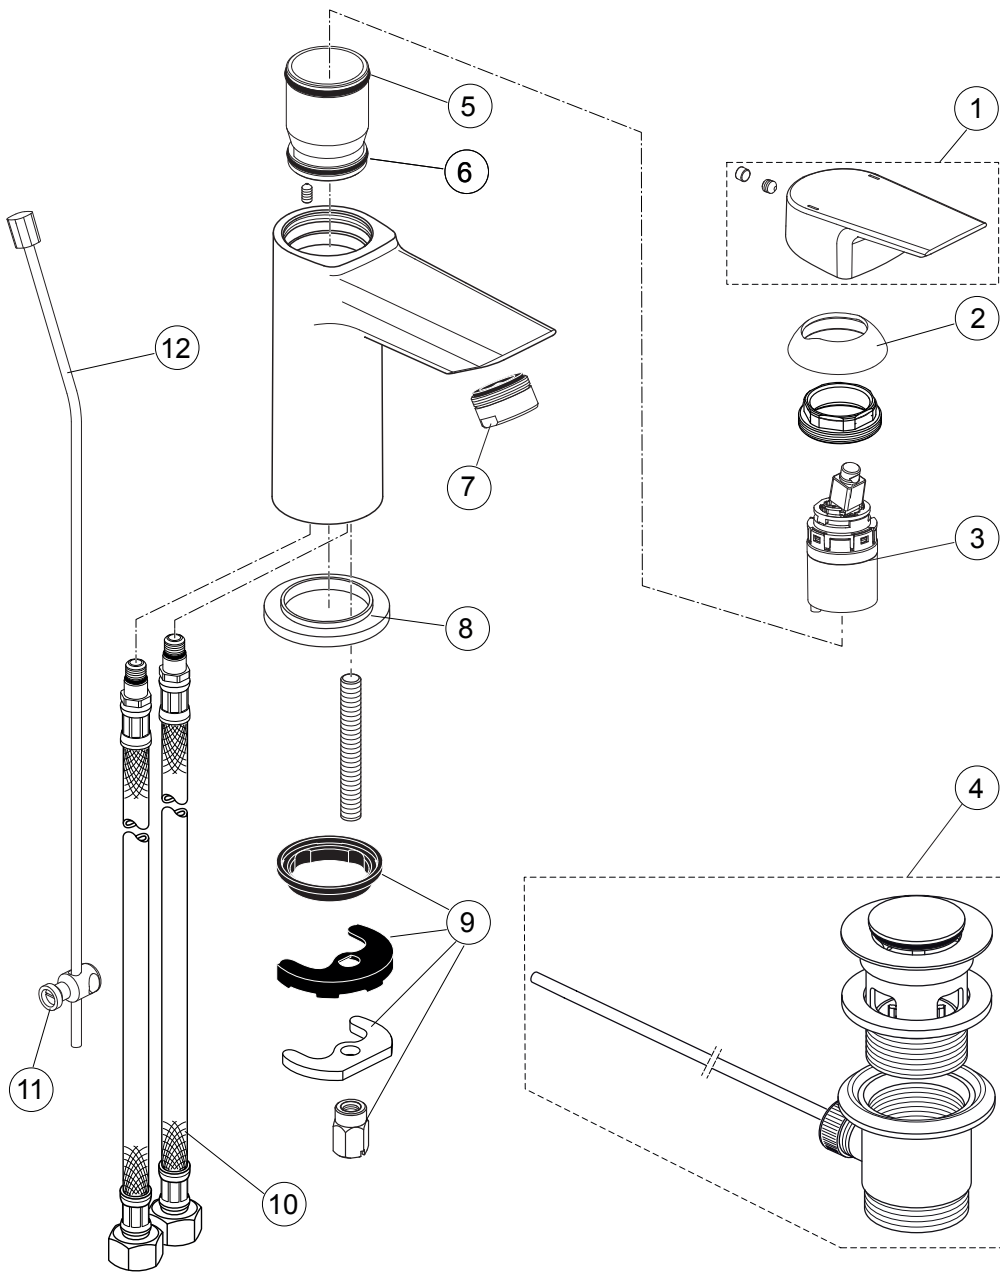

Produced since: Dec 2020

SL basin mixer Piccolo
with flex. hose
with pop-up waste
chrome **A6566AA**

SL basin mixer Piccolo
with flex. hose
without pop-up waste
chrome **A6568AA**

Pos.	Description	Part-Number	Qty.	Pos.	Description	Part-Number	Qty.
1	Lever compl. with Logo ISI	A 861 018 AA	1 Set	10	Flex. hose M10x1-G3/8-450	A 963 600 NU	1 pcs
2	Cover cap	F 960 975 AA	1 pcs	11	Bracket	A 961 172 NU	1 pcs
3	Cartridge Kerox Ø28	A 861 396 NU	1 pcs	12	Lift rod cpl.	B 961 119 AA	1 Set
4	Pop-up waste complete	A 962 991 AA	1 Set				
5	O - Ring Ø 28 x 2	A 963 299 NU	1 pcs				
6	O - Ring Ø 26,7 x 1,78	A 962 825 NU	1 pcs				
7	Aerator M24x1 - 5ltr/min	B 960 754 AA	1 pcs				
8	Escutcheon	B 960 712 AA	1 pcs				
9	Fixation kit	A 964 520 NU	1 Set				

Produced since: Nov. 2015 - Dec 2020

SL basin mixer Piccolo with flex. hose with pop-up waste chrome **A6566AA**

SL basin mixer Piccolo with flex. hose without pop-up waste chrome **A6568AA**

Pos.	Description	Part-Number	Qty.	Pos.	Description	Part-Number	Qty.
1	Lever cpl. with Logo ISI	A 861 018 AA	1 Set	13	Thread pin M4 x 8 ISO 4027		
2	Thread pin M5x6 DIN914	A 860 603 NU	1 pcs	14	Lift rod cpl. + Pos. 21	B 961 119 AA	1 Set
3	Handle plug	A 963 751 NU	1 pcs	15	Body		
4	Cover cap	F 960 975 AA	1 pcs	16	Aerator M24x1 - 5ltr/min	B 960 754 AA	1 pcs
5	Thread ring M36x1	B 961 087 NU	1 pcs	17	Escutcheon	B 960 712 AA	1 pcs
6	Handle screw M4			18	Bolt M8x63		
7	Lever adapter + screw	A 860 892 NU	1 Set	19	Fixation kit	A 964 520 NU	1 Set
8	Cartridge Kerox Ø28 + Pos.7	F 960 855 NU	1 Set	20	Flex. hose M10x1-G3/8-450	A 963 600 NU	1 pcs
9	Hot water limiter - 3 parts	B 961 088 NU	1 Set	21	Bracket	A 961 172 NU	1 pcs
10	Manifold			22	Pop-up waste complete	A 962 991 AA	1 Set
11	O - Ring Ø 28 x 2	A 963 299 NU	1 pcs				
12	O - Ring Ø 26,7 x 1,78	A 962 825 NU	1 pcs				