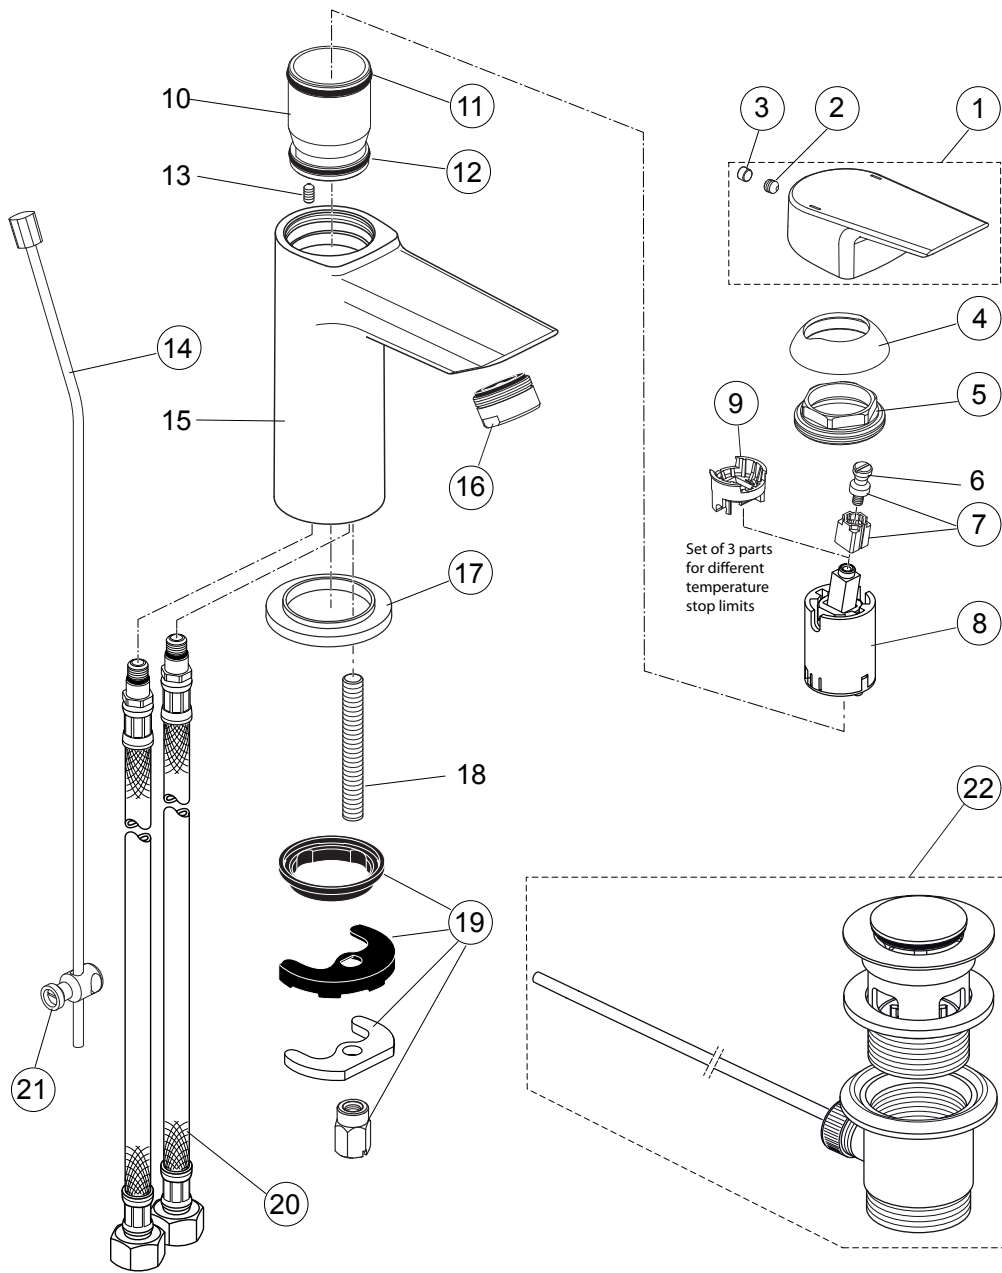

Produced since: Dec 2020

SL basin mixer Piccolo
with flex. hose
with pop-up waste
chrome **A6566AA**

SL basin mixer Piccolo
with flex. hose
without pop-up waste
chrome **A6568AA**

Pos.	Description	Part-Number	Qty.	Pos.	Description	Part-Number	Qty.
1	Lever compl. with Logo ISI	A 861 018 AA	1 Set	10	Flex. hose M10x1-G3/8-450	A 963 600 NU	1 pcs
2	Cover cap	F 960 975 AA	1 pcs	11	Bracket	A 961 172 NU	1 pcs
3	Cartridge Kerox Ø28	A 861 396 NU	1 pcs	12	Lift rod cpl.	B 961 119 AA	1 Set
4	Pop-up waste complete	A 962 991 AA	1 Set				
5	O - Ring Ø 28 x 2	A 963 299 NU	1 pcs				
6	O - Ring Ø 26,7 x 1,78	A 962 825 NU	1 pcs				
7	Aerator M24x1 - 5ltr/min	B 960 754 AA	1 pcs				
8	Escutcheon	B 960 712 AA	1 pcs				
9	Fixation kit	A 964 520 NU	1 Set				

Produced since: Nov. 2015 - Dec 2020

SL basin mixer Piccolo with flex. hose with pop-up waste chrome **A6566AA**

SL basin mixer Piccolo with flex. hose without pop-up waste chrome **A6568AA**

Pos.	Description	Part-Number	Qty.	Pos.	Description	Part-Number	Qty.
1	Lever cpl. with Logo ISI	A 861 018 AA	1 Set	13	Thread pin M4 x 8 ISO 4027		
2	Thread pin M5x6 DIN914	A 860 603 NU	1 pcs	14	Lift rod cpl. + Pos. 21	B 961 119 AA	1 Set
3	Handle plug	A 963 751 NU	1 pcs	15	Body		
4	Cover cap	F 960 975 AA	1 pcs	16	Aerator M24x1 - 5ltr/min	B 960 754 AA	1 pcs
5	Thread ring M36x1	B 961 087 NU	1 pcs	17	Escutcheon	B 960 712 AA	1 pcs
6	Handle screw M4			18	Bolt M8x63		
7	Lever adapter + screw	A 860 892 NU	1 Set	19	Fixation kit	A 964 520 NU	1 Set
8	Cartridge Kerox Ø28 + Pos.7	F 960 855 NU	1 Set	20	Flex. hose M10x1-G3/8-450	A 963 600 NU	1 pcs
9	Hot water limiter - 3 parts	B 961 088 NU	1 Set	21	Bracket	A 961 172 NU	1 pcs
10	Manifold			22	Pop-up waste complete	A 962 991 AA	1 Set
11	O - Ring Ø 28 x 2	A 963 299 NU	1 pcs				
12	O - Ring Ø 26,7 x 1,78	A 962 825 NU	1 pcs				