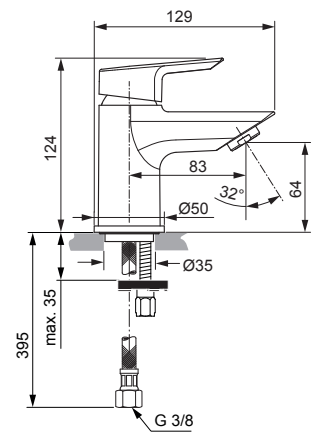

Produced since: Dec 2020

SL basin mixer Piccolo
with flex. hose
with pop-up waste
chrome **A6566AA**

SL basin mixer Piccolo
with flex. hose
without pop-up waste
chrome **A6568AA**

Pos.	Description	Part-Number	Qty.	Pos.	Description	Part-Number	Qty.
1	Lever compl. with Logo ISI	A 861 018 AA	1 Set	10	Flex. hose M10x1-G3/8-450	A 963 600 NU	1 pcs
2	Cover cap	F 960 975 AA	1 pcs	11	Bracket	A 961 172 NU	1 pcs
3	Cartridge Kerox Ø28	A 861 396 NU	1 pcs	12	Lift rod cpl.	B 961 119 AA	1 Set
4	Pop-up waste complete	A 962 991 AA	1 Set				
5	O - Ring Ø 28 x 2	A 963 299 NU	1 pcs				
6	O - Ring Ø 26,7 x 1,78	A 962 825 NU	1 pcs				
7	Aerator M24x1 - 5ltr/min	B 960 754 AA	1 pcs				
8	Escutcheon	B 960 712 AA	1 pcs				
9	Fixation kit	A 964 520 NU	1 Set				

Produced since: Nov. 2015 - Dec 2020

SL basin mixer Piccolo with flex. hose with pop-up waste chrome **A6566AA**

SL basin mixer Piccolo with flex. hose without pop-up waste chrome **A6568AA**

Pos.	Description	Part-Number	Qty.	Pos.	Description	Part-Number	Qty.
1	Lever cpl. with Logo ISI	A 861 018 AA	1 Set	13	Thread pin M4 x 8 ISO 4027		
2	Thread pin M5x6 DIN914	A 860 603 NU	1 pcs	14	Lift rod cpl. + Pos. 21	B 961 119 AA	1 Set
3	Handle plug	A 963 751 NU	1 pcs	15	Body		
4	Cover cap	F 960 975 AA	1 pcs	16	Aerator M24x1 - 5ltr/min	B 960 754 AA	1 pcs
5	Thread ring M36x1	B 961 087 NU	1 pcs	17	Escutcheon	B 960 712 AA	1 pcs
6	Handle screw M4			18	Bolt M8x63		
7	Lever adapter + screw	A 860 892 NU	1 Set	19	Fixation kit	A 964 520 NU	1 Set
8	Cartridge Kerox Ø28 + Pos.7	F 960 855 NU	1 Set	20	Flex. hose M10x1-G3/8-450	A 963 600 NU	1 pcs
9	Hot water limiter - 3 parts	B 961 088 NU	1 Set	21	Bracket	A 961 172 NU	1 pcs
10	Manifold			22	Pop-up waste complete	A 962 991 AA	1 Set
11	O - Ring Ø 28 x 2	A 963 299 NU	1 pcs				
12	O - Ring Ø 26,7 x 1,78	A 962 825 NU	1 pcs				