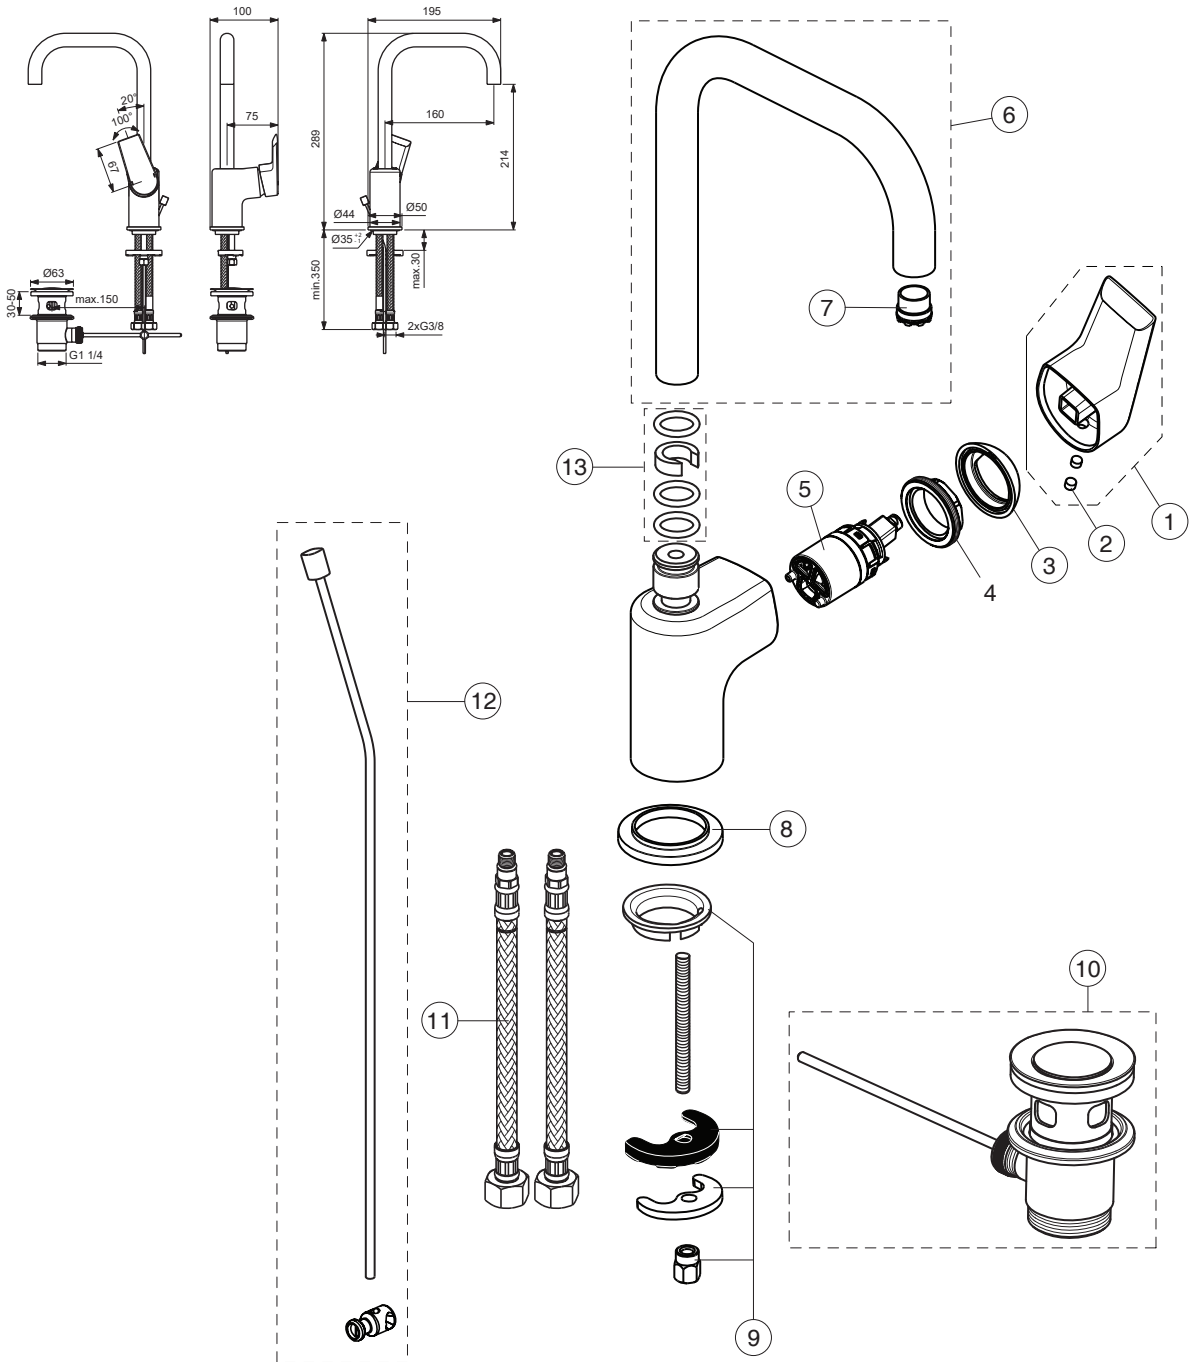

TESI

Ideal Standard

A6571AA

Pos.	Signify	Spare parts-Nr.	Quantity	Pos.	Signify	Spare parts-Nr.	Quantity
1	Lever, w/logo-compl.	A861070AA	1 Set				
2	Rubber button	A963751NU	1 Pcs.				
3	Cap	A861080AA	1 Pcs.				
4	Screw M36x1		1 Pcs.				
5	Cartridge Ø28	A861396NU	1 Pcs.				
6	Tub.spout U160mm	B961242AA	1 Pcs.				
7	Outlet cache 5 l/min	A962708NU	1 Pcs.				
8	Rosette decorative	B960712AA	1 Pcs.				
9	Fixation set	A964520NU	1 Pcs.				
10	Pop-up drain ass.	A962991AA	1 Pcs.				
11	Flex hose G3/8 Ø4.7/11.5/L425	A962370NU	1 Pcs.				
12	Pop up waste-compl.	B961119AA	1 Pcs.				
13	Complete repair kit	B960839NU	1 Pcs.				