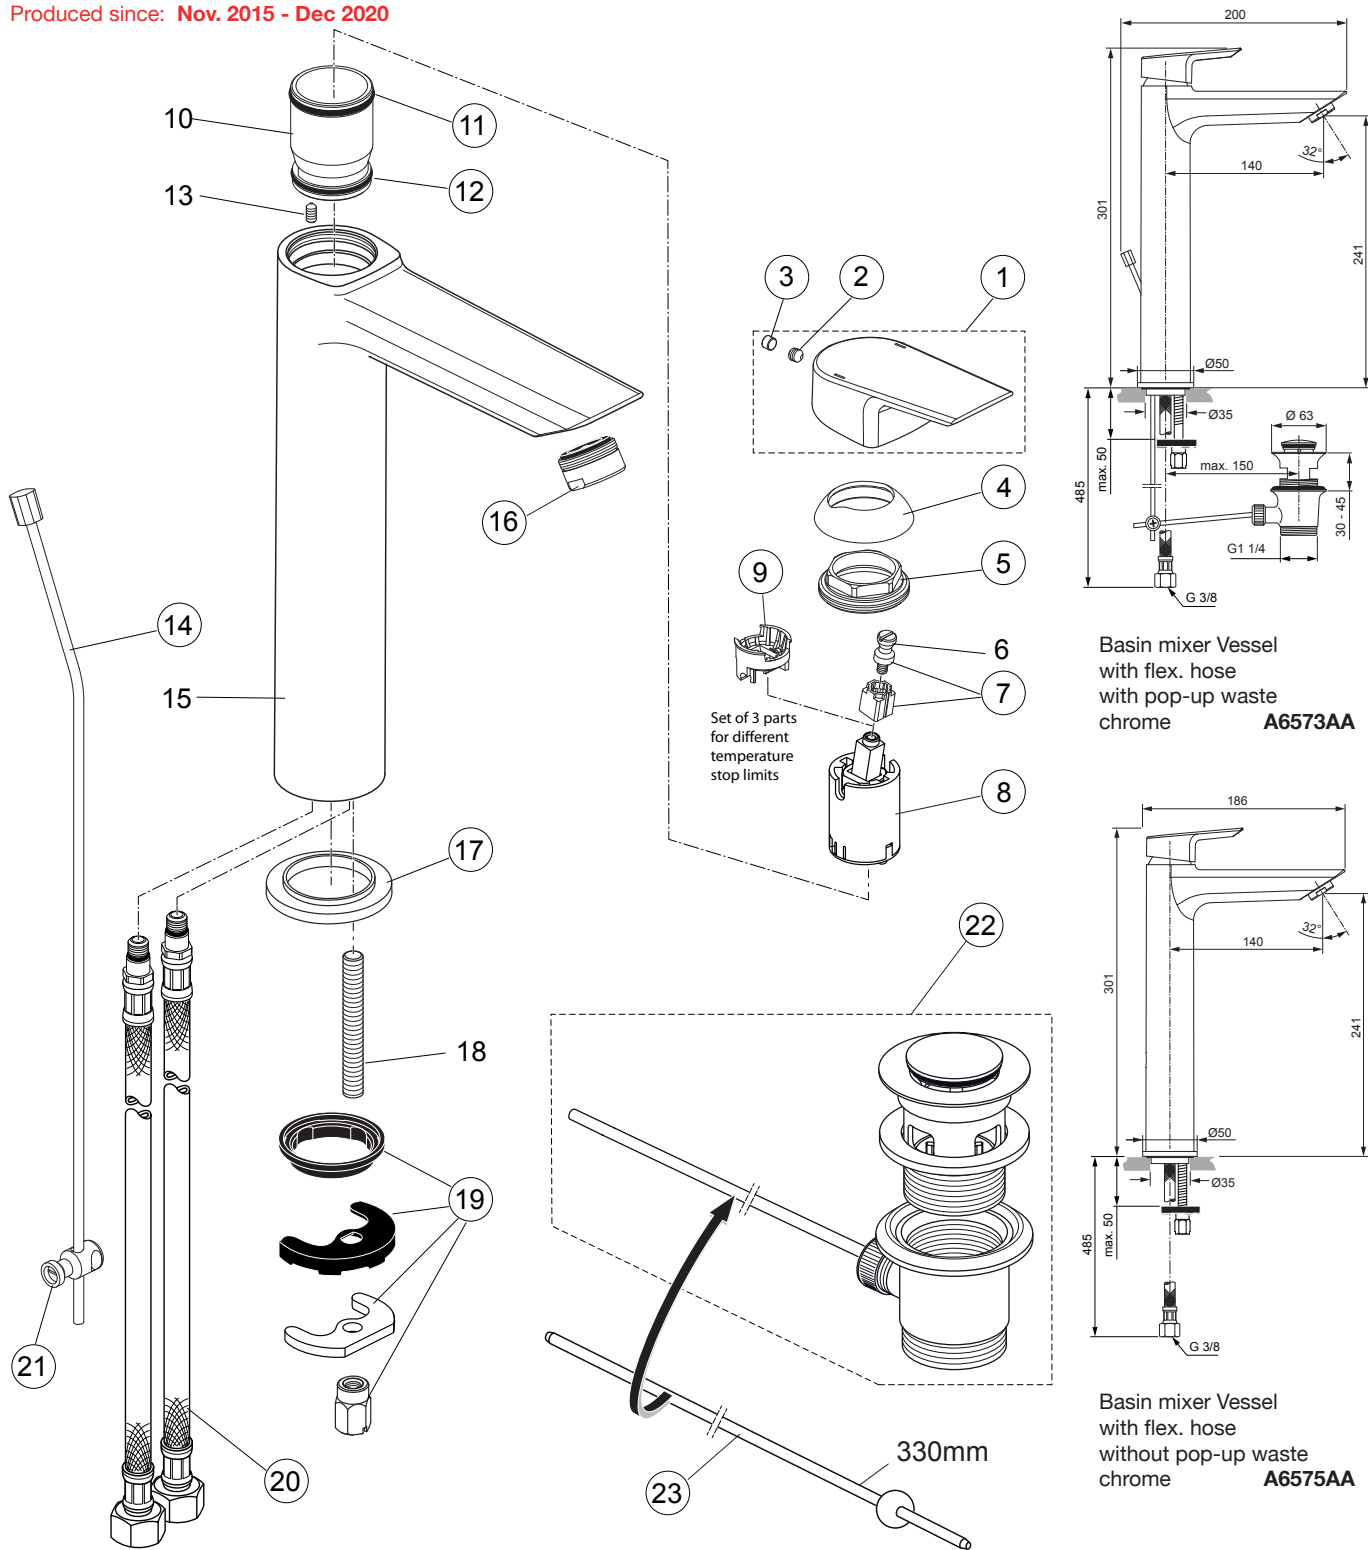

Produced since: Dec 2020

Basin mixer Vessel
with flex. hose
with pop-up waste
chrome **A6573AA**

Basin mixer Vessel
with flex. hose
without pop-up waste
chrome **A6575AA**

Pos.	Description	Part-Number	Qty.	Pos.	Description	Part-Number	Qty.
1	Lever cpl. with Logo ISI	A 861 018 AA	1 Set	11	Lift rod cpl.	B 961 119 AA	1 Set
2	Cover cap	F 960 975 AA	1 pcs	12	Pop-up waste complete	A 962 991 AA	1 Set
3	Cartridge Kerox Ø28	A 861 396 NU	1 Set	13	Pop-up bar 330mm long	A 960 200 AA	1 pcs
4	O - Ring Ø 28 x 2	A 963 299 NU	1 pcs	*Universal set (not all parts needed)			
5	O - Ring Ø 26,7 x 1,78	A 962 825 NU	1 pcs				
6	Aerator M24x1 - 5ltr/min	B 960 754 AA	1 pcs				
7	Escutcheon	B 960 712 AA	1 pcs				
8	Fixation kit	A 964 520 NU*	1 Set				
9	Flex. hose M10x1-G3/8-550	A 960 471 NU	1 pcs				
10	Bracket	A 961 172 NU	1 pcs				

Produced since: **Nov. 2015 - Dec 2020**

Basin mixer Vessel
with flex. hose
with pop-up waste
chrome **A6573AA**

Basin mixer Vessel
with flex. hose
without pop-up waste
chrome **A6575AA**

Pos.	Description	Part-Number	Qty.	Pos.	Description	Part-Number	Qty.
1	Lever cpl. with Logo ISI	A 861 018 AA	1 Set	13	Thread pin M4 x 8 ISO 4027		
2	Thread pin M5x6 DIN914	A 860 603 NU	1 pcs	14	Lift rod cpl. + Pos. 21	B 961 119 AA	1 Set
3	Handle plug	A 963 751 NU	1 pcs	15	Body		
4	Cover cap	F 960 975 AA	1 pcs	16	Aerator M24x1 - 5ltr/min	B 960 754 AA	1 pcs
5	Thread ring M36x1	B 961 087 NU	1 pcs	17	Escutcheon	B 960 712 AA	1 pcs
6	Handle screw M4			18	Bolt M8x63		
7	Lever adapter + screw	A 860 892 NU	1 Set	19	Fixation kit	A 964 520 NU*	1 Set
8	Cartridge Kerox Ø28 + Pos.7	F 960 855 NU	1 Set	20	Bracket	A 961 172 NU	1 pcs
9	Hot water limiter - 3 parts	B 961 088 NU	1 Set	22	Pop-up waste complete	A 962 991 AA	1 Set
10	Manifold			23	Pop-up bar 330mm long	A 960 200 AA	1 pcs
11	O - Ring Ø 28 x 2	A 963 299 NU	1 pcs				
12	O - Ring Ø 26,7 x 1,78	A 962 825 NU	1 pcs				

*Universal set (not all parts needed)