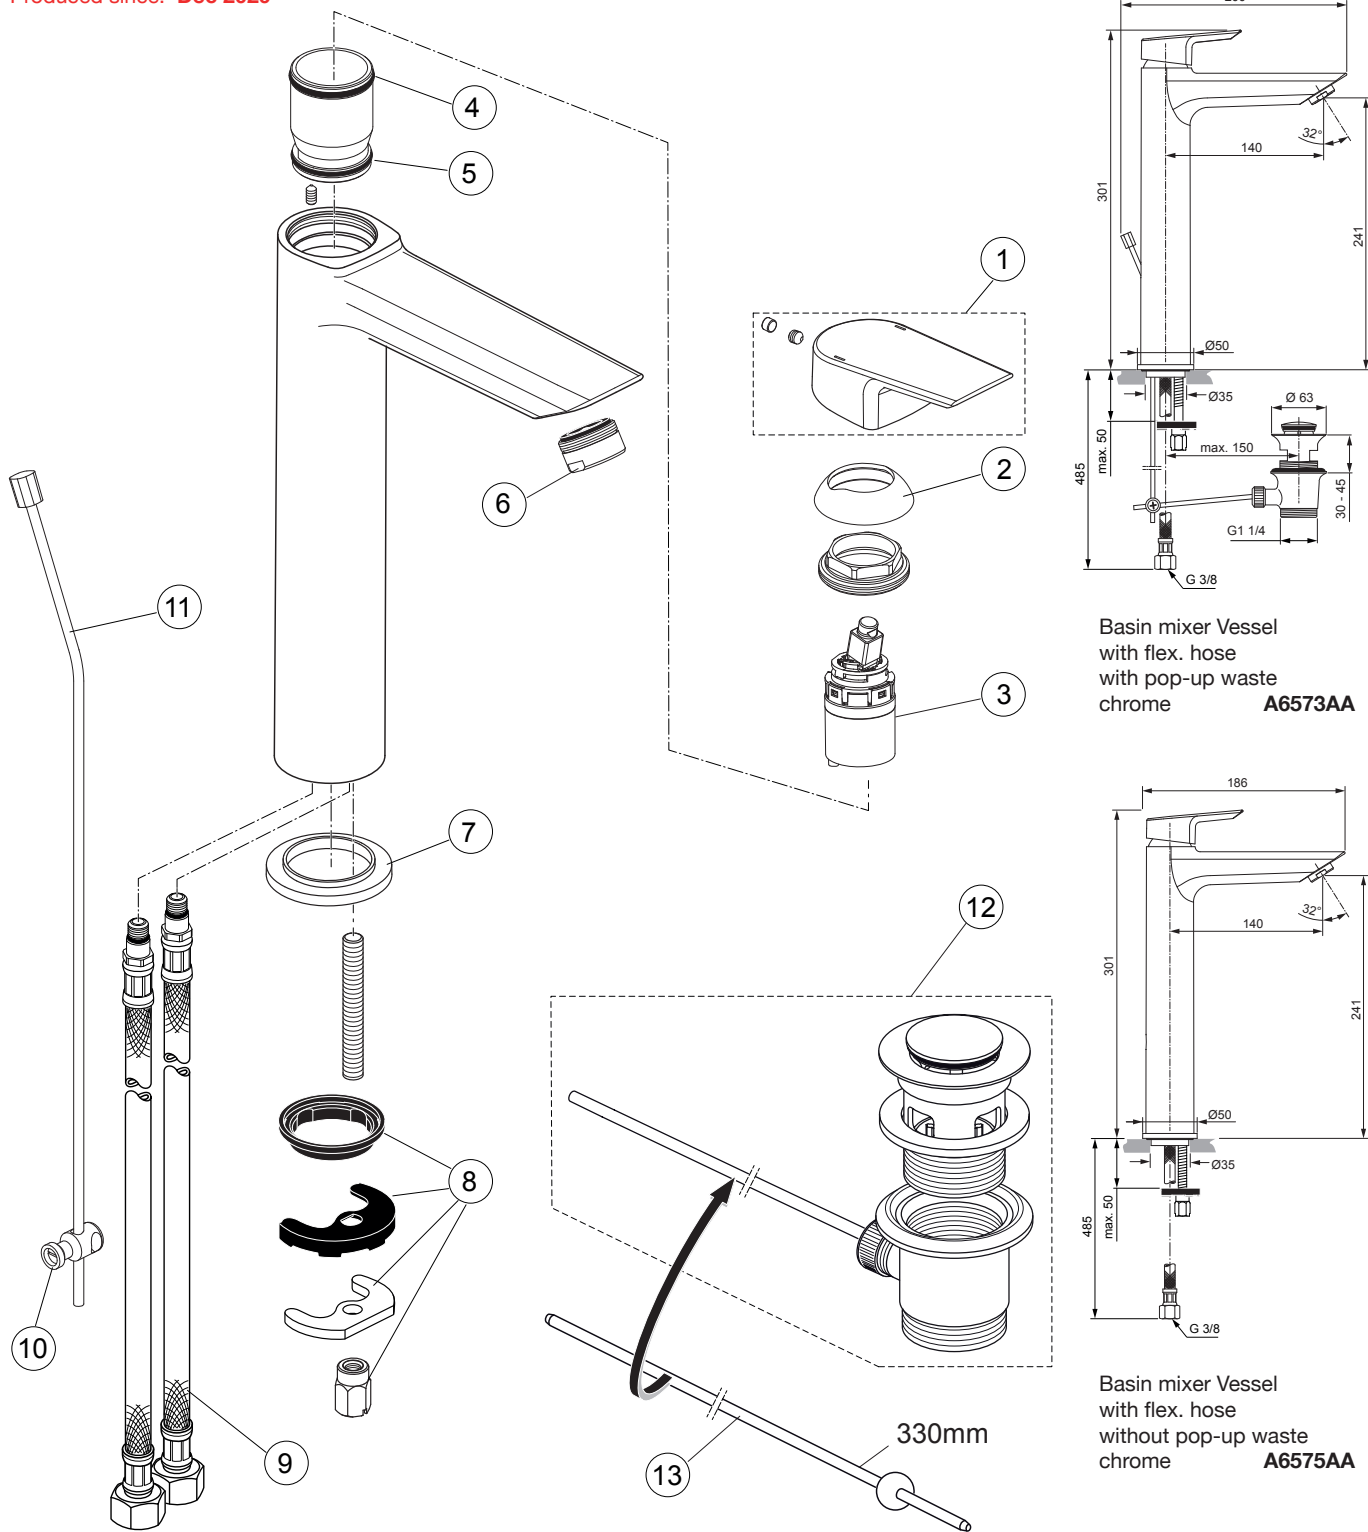

Produced since: Dec 2020

Basin mixer Vessel
with flex. hose
with pop-up waste
chrome **A6573AA**

Basin mixer Vessel
with flex. hose
without pop-up waste
chrome **A6575AA**

Pos.	Description	Part-Number	Qty.	Pos.	Description	Part-Number	Qty.
1	Lever cpl. with Logo ISI	A 861 018 AA	1 Set	11	Lift rod cpl.	B 961 119 AA	1 Set
2	Cover cap	F 960 975 AA	1 pcs	12	Pop-up waste complete	A 962 991 AA	1 Set
3	Cartridge Kerox Ø28	A 861 396 NU	1 Set	13	Pop-up bar 330mm long	A 960 200 AA	1 pcs
4	O - Ring Ø 28 x 2	A 963 299 NU	1 pcs	*Universal set (not all parts needed)			
5	O - Ring Ø 26,7 x 1,78	A 962 825 NU	1 pcs				
6	Aerator M24x1 - 5ltr/min	B 960 754 AA	1 pcs				
7	Escutcheon	B 960 712 AA	1 pcs				
8	Fixation kit	A 964 520 NU*	1 Set				
9	Flex. hose M10x1-G3/8-550	A 960 471 NU	1 pcs				
10	Bracket	A 961 172 NU	1 pcs				

Produced since: **Nov. 2015 - Dec 2020**

Basin mixer Vessel
with flex. hose
with pop-up waste
chrome **A6573AA**

Basin mixer Vessel
with flex. hose
without pop-up waste
chrome **A6575AA**

Pos.	Description	Part-Number	Qty.	Pos.	Description	Part-Number	Qty.
1	Lever cpl. with Logo ISI	A 861 018 AA	1 Set	13	Thread pin M4 x 8 ISO 4027		
2	Thread pin M5x6 DIN914	A 860 603 NU	1 pcs	14	Lift rod cpl. + Pos. 21	B 961 119 AA	1 Set
3	Handle plug	A 963 751 NU	1 pcs	15	Body		
4	Cover cap	F 960 975 AA	1 pcs	16	Aerator M24x1 - 5ltr/min	B 960 754 AA	1 pcs
5	Thread ring M36x1	B 961 087 NU	1 pcs	17	Escutcheon	B 960 712 AA	1 pcs
6	Handle screw M4			18	Bolt M8x63		
7	Lever adapter + screw	A 860 892 NU	1 Set	19	Fixation kit	A 964 520 NU*	1 Set
8	Cartridge Kerox Ø28 + Pos.7	F 960 855 NU	1 Set	20	Bracket	A 961 172 NU	1 pcs
9	Hot water limiter - 3 parts	B 961 088 NU	1 Set	22	Pop-up waste complete	A 962 991 AA	1 Set
10	Manifold			23	Pop-up bar 330mm long	A 960 200 AA	1 pcs
11	O - Ring Ø 28 x 2	A 963 299 NU	1 pcs				
12	O - Ring Ø 26,7 x 1,78	A 962 825 NU	1 pcs				

*Universal set (not all parts needed)