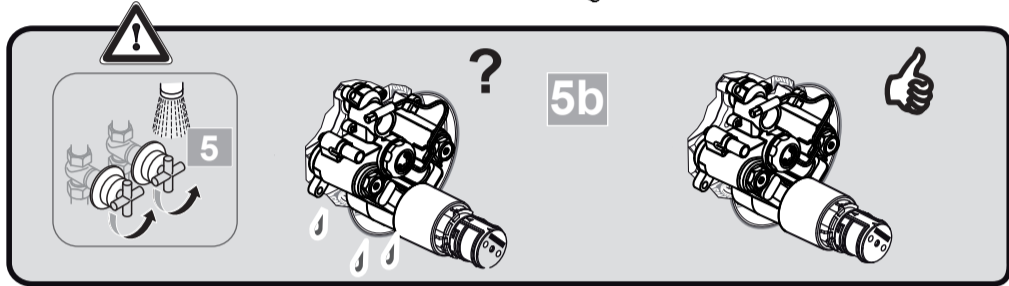

CeraPlus
 A 6731 ..

0917 / A 868 220
 (+ A 865 612)
 Made in Germany

Ideal Standard International NV
 Corporate Village - Gent Building
 Da Vincilaan 2
 1935 Zaventem
 Belgium

www.idealstandardinternational.com