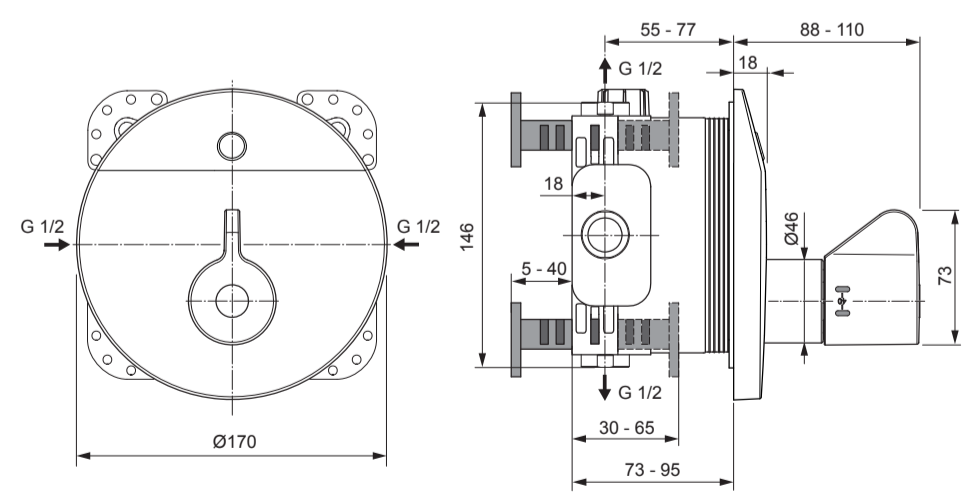

Ideal Standard International NV
Corporate Village - Gent Building
Da Vincilaan 2
1935 Zaventem
Belgium

www.idealstandardinternational.com