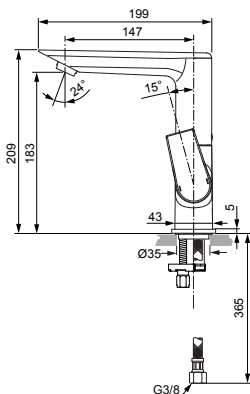

Produced since: **May 2016 - Oct. 2020**

Pos.	Description	Part-Number	Qty.	Pos.	Description	Part-Number	Qty.
1	Lever cpl. with Logo ISI	A 861 129 AA	1 Set	14	Spout		
2	Thread pin M5x6 DIN914	A 860 603 NU	1 pcs	15	Nipple for spout		
3	Handle cap	A 963 751 NU	1 pcs	16	Slide bush	A 861 103 NU	1 pcs
4	Cover cap	A 861 080 AA	1 pcs	17	Thread pin M5x10 Din915	A 861 141 NU	1 pcs
5	Clamping nut M36 x 1	B 961 087 NU	1 pcs	18	Body		
6	Handle screw M4			19	Lift rod cpl. + Pos. 24	B 961 119 AA	1 Set
7	Handle insert + screw	B 961 086 NU	1 Set	20	Flex. hose M8x1-G3/8-420	A 962 370 NU	1 pcs
8	Cartridge Kerox Ø28 + Pos 6	F 960 855 NU	1 Set	21	Escutcheon	B 960 712 AA	1 pcs
9	Hot water limiter - 3 parts	B 961 088 NU	1 Set	22	Bolt M8x92		
10	Aerator M24x1 - 5ltr/min	B 960 754 AA	1 pcs	23	Fixation kit	A 964 520 NU*	1 Set
11	Cap with screw	A 962 149 AA*	1 Set	24	Bracket	A 961 172 NU	1 pcs
12	O-ring Ø 19 x 2,5	A 860 188 NU*	1 Set	25	Pop-up waste complete	A 961 230 AA	1 Set
13	O-ring Ø 13 x 2,5	A 962 728 NU	1 pcs				

*Universal set (not all parts needed)