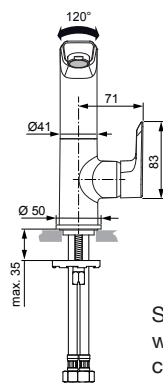

SL basin mixer flex. hose with pop-up waste chrome **A6754AA**

Produced since: **May 2016 - Oct. 2020**