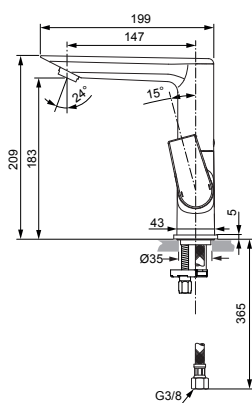

Produced since: **Nov. 2020**

SL basin mixer flex. hose
without pop-up waste
chrome **A6755AA**

SL basin mixer flex. hose
with pop-up waste
chrome **A6754AA**

Pos.	Description	Part-Number	Qty.	Pos.	Description	Part-Number	Qty.
1	Lever cpl. with Logo ISI	A 861 129 AA	1 Set	11	Slide bush	A 861 103 NU	1 pcs
2	Cover cap	A 861 080 AA	1 pcs	12	Thread pin M5x10 Din915	A 861 141 NU	1 Set
3	Clamping nut M36 x 1	B 961 087 NU	1 pcs	13	Lift rod cpl. + Pos. 24	B 961 119 AA	1 Set
4	Handle insert + screw	B 961 086 NU	1 Set	14	Flex. hose M8x1-G3/8-420	A 962 370 NU	1 pcs
5	Cartridge Kerox Ø28 + Pos 4	F 960 855 NU	1 Set	15	Escutcheon	B 960 712 AA	1 pcs
6	Hot water limiter - 3 parts	B 961 088 NU	1 Set	16	Fixation kit	A 964 520 NU*	1 Set
7	Aerator M24x1 - 5ltr/min	B 960 754 AA	1 pcs	17	Bracket	A 961 172 NU	1 pcs
8	Cap with screw	A 962 149 AA*	1 Set	18	Pop-up waste complete	A 961 230 AA	1 Set
9	O-ring Ø 19 x 2,5	A 860 188 NU*	1 Set				
10	O-ring Ø 13 x 2,5	A 962 728 NU	1 pcs				

Pos.	Description	Part-Number	Qty.	Pos.	Description	Part-Number	Qty.
1	Lever cpl. with Logo ISI	A 861 129 AA	1 Set	14	Spout		
2	Thread pin M5x6 DIN914	A 860 603 NU	1 pcs	15	Nipple for spout		
3	Handle cap	A 963 751 NU	1 pcs	16	Slide bush	A 861 103 NU	1 pcs
4	Cover cap	A 861 080 AA	1 pcs	17	Thread pin M5x10 Din915	A 861 141 NU	1 pcs
5	Clamping nut M36 x 1	B 961 087 NU	1 pcs	18	Body		
6	Handle screw M4			19	Lift rod cpl. + Pos. 24	B 961 119 AA	1 Set
7	Handle insert + screw	B 961 086 NU	1 Set	20	Flex. hose M8x1-G3/8-420	A 962 370 NU	1 pcs
8	Cartridge Kerox Ø28 + Pos 6	F 960 855 NU	1 Set	21	Escutcheon	B 960 712 AA	1 pcs
9	Hot water limiter - 3 parts	B 961 088 NU	1 Set	22	Bolt M8x92		
10	Aerator M24x1 - 5ltr/min	B 960 754 AA	1 pcs	23	Fixation kit	A 964 520 NU*	1 Set
11	Cap with screw	A 962 149 AA*	1 Set	24	Bracket	A 961 172 NU	1 pcs
12	O-ring Ø 19 x 2,5	A 860 188 NU*	1 Set	25	Pop-up waste complete	A 961 230 AA	1 Set
13	O-ring Ø 13 x 2,5	A 962 728 NU	1 pcs				