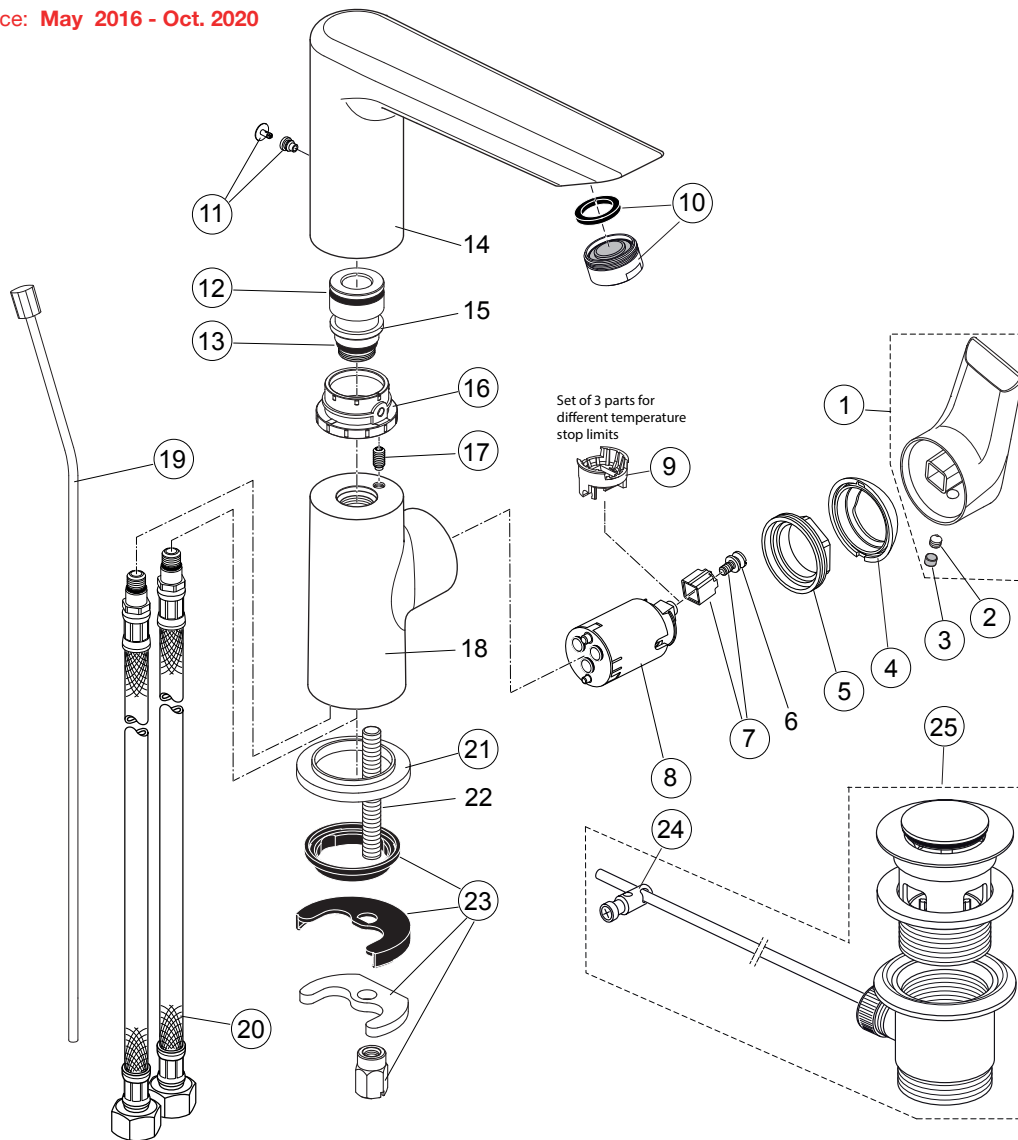

Produced since: **May 2016 - Oct. 2020**

SL basin mixer flex. hose without pop-up waste chrome **A6755AA**