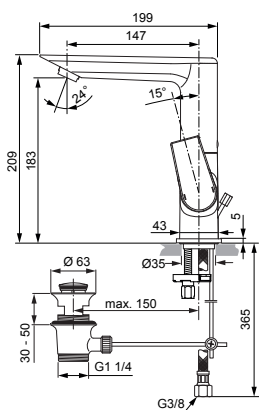

Produced since: **Nov. 2020**

SL basin mixer flex. hose
without pop-up waste
chrome **A6755AA**

SL basin mixer flex. hose
with pop-up waste
chrome **A6754AA**

Pos.	Description	Part-Number	Qty.	Pos.	Description	Part-Number	Qty.
1	Lever cpl. with Logo ISI	A 861 129 AA	1 Set	11	Slide bush	A 861 103 NU	1 pcs
2	Cover cap	A 861 080 AA	1 pcs	12	Thread pin M5x10 Din915	A 861 141 NU	1 Set
3	Clamping nut M36 x 1	B 961 087 NU	1 pcs	13	Lift rod cpl. + Pos. 24	B 961 119 AA	1 Set
4	Handle insert + screw	B 961 086 NU	1 Set	14	Flex. hose M8x1-G3/8-420	A 962 370 NU	1 pcs
5	Cartridge Kerox Ø28 + Pos 4	F 960 855 NU	1 Set	15	Escutcheon	B 960 712 AA	1 pcs
6	Hot water limiter - 3 parts	B 961 088 NU	1 Set	16	Fixation kit	A 964 520 NU*	1 Set
7	Aerator M24x1 - 5ltr/min	B 960 754 AA	1 pcs	17	Bracket	A 961 172 NU	1 pcs
8	Cap with screw	A 962 149 AA*	1 Set	18	Pop-up waste complete	A 961 230 AA	1 Set
9	O-ring Ø 19 x 2,5	A 860 188 NU*	1 Set				
10	O-ring Ø 13 x 2,5	A 962 728 NU	1 pcs				

Pos.	Description	Part-Number	Qty.	Pos.	Description	Part-Number	Qty.
1	Lever cpl. with Logo ISI	A 861 129 AA	1 Set	14	Spout		
2	Thread pin M5x6 DIN914	A 860 603 NU	1 pcs	15	Nipple for spout		
3	Handle cap	A 963 751 NU	1 pcs	16	Slide bush	A 861 103 NU	1 pcs
4	Cover cap	A 861 080 AA	1 pcs	17	Thread pin M5x10 Din915	A 861 141 NU	1 pcs
5	Clamping nut M36 x 1	B 961 087 NU	1 pcs	18	Body		
6	Handle screw M4			19	Lift rod cpl. + Pos. 24	B 961 119 AA	1 Set
7	Handle insert + screw	B 961 086 NU	1 Set	20	Flex. hose M8x1-G3/8-420	A 962 370 NU	1 pcs
8	Cartridge Kerox Ø28 + Pos 6	F 960 855 NU	1 Set	21	Escutcheon	B 960 712 AA	1 pcs
9	Hot water limiter - 3 parts	B 961 088 NU	1 Set	22	Bolt M8x92		
10	Aerator M24x1 - 5ltr/min	B 960 754 AA	1 pcs	23	Fixation kit	A 964 520 NU*	1 Set
11	Cap with screw	A 962 149 AA*	1 Set	24	Bracket	A 961 172 NU	1 pcs
12	O-ring Ø 19 x 2,5	A 860 188 NU*	1 Set	25	Pop-up waste complete	A 961 230 AA	1 Set
13	O-ring Ø 13 x 2,5	A 962 728 NU	1 pcs				