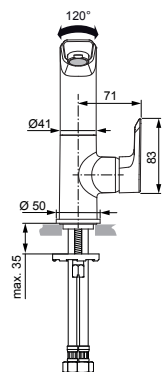

Produced since: **May 2016 - Oct. 2020**

Pos.	Description	Part-Number	Qty.	Pos.	Description	Part-Number	Qty.
1	Lever cpl. with Logo ISI	A 861 129 AA	1 Set	14	Spout		
2	Thread pin M5x6 DIN914	A 860 603 NU	1 pcs	15	Nipple for spout		
3	Handle cap	A 963 751 NU	1 pcs	16	Slide bush	A 861 103 NU	1 pcs
4	Cover cap	A 861 080 AA	1 pcs	17	Thread pin M5x10 Din915	A 861 141 NU	1 pcs
5	Clamping nut M36 x 1	B 961 087 NU	1 pcs	18	Body		
6	Handle screw M4			19	Lift rod cpl. + Pos. 24	B 961 119 AA	1 Set
7	Handle insert + screw	B 961 086 NU	1 Set	20	Flex. hose M8x1-G3/8-420	A 962 370 NU	1 pcs
8	Cartridge Kerox Ø28 + Pos 6	F 960 855 NU	1 Set	21	Escutcheon	B 960 712 AA	1 pcs
9	Hot water limiter - 3 parts	B 961 088 NU	1 Set	22	Bolt M8x92		
10	Aerator M24x1 - 5ltr/min	B 960 754 AA	1 pcs	23	Fixation kit	A 964 520 NU*	1 Set
11	Cap with screw	A 962 149 AA*	1 Set	24	Bracket	A 961 172 NU	1 pcs
12	O-ring Ø 19 x 2,5	A 860 188 NU*	1 Set	25	Pop-up waste complete	A 961 230 AA	1 Set
13	O-ring Ø 13 x 2,5	A 962 728 NU	1 pcs				

*Universal set (not all parts needed)