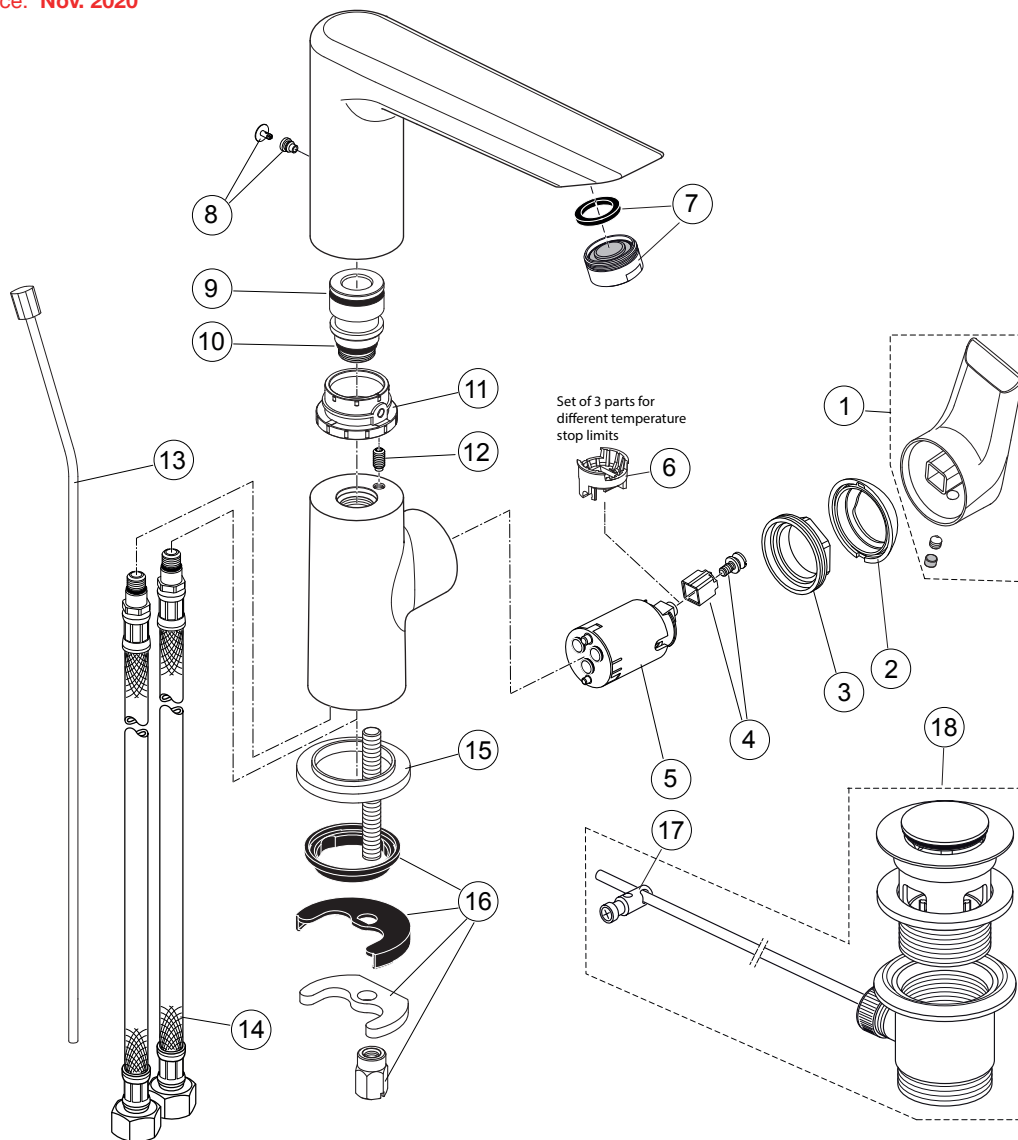

Produced since: **Nov. 2020**

SL basin mixer flex. hose
without pop-up waste
chrome **A6755AA**

SL basin mixer flex. hose
with pop-up waste
chrome **A6754AA**

Pos.	Description	Part-Number	Qty.	Pos.	Description	Part-Number	Qty.
1	Lever cpl. with Logo ISI	A 861 129 AA	1 Set	11	Slide bush	A 861 103 NU	1 pcs
2	Cover cap	A 861 080 AA	1 pcs	12	Thread pin M5x10 Din915	A 861 141 NU	1 Set
3	Clamping nut M36 x 1	B 961 087 NU	1 pcs	13	Lift rod cpl. + Pos. 24	B 961 119 AA	1 Set
4	Handle insert + screw	B 961 086 NU	1 Set	14	Flex. hose M8x1-G3/8-420	A 962 370 NU	1 pcs
5	Cartridge Kerox Ø28 + Pos 4	F 960 855 NU	1 Set	15	Escutcheon	B 960 712 AA	1 pcs
6	Hot water limiter - 3 parts	B 961 088 NU	1 Set	16	Fixation kit	A 964 520 NU*	1 Set
7	Aerator M24x1 - 5ltr/min	B 960 754 AA	1 pcs	17	Bracket	A 961 172 NU	1 pcs
8	Cap with screw	A 962 149 AA*	1 Set	18	Pop-up waste complete	A 961 230 AA	1 Set
9	O-ring Ø 19 x 2,5	A 860 188 NU*	1 Set				
10	O-ring Ø 13 x 2,5	A 962 728 NU	1 pcs				

Pos.	Description	Part-Number	Qty.	Pos.	Description	Part-Number	Qty.
1	Lever cpl. with Logo ISI	A 861 129 AA	1 Set	14	Spout		
2	Thread pin M5x6 DIN914	A 860 603 NU	1 pcs	15	Nipple for spout		
3	Handle cap	A 963 751 NU	1 pcs	16	Slide bush	A 861 103 NU	1 pcs
4	Cover cap	A 861 080 AA	1 pcs	17	Thread pin M5x10 Din915	A 861 141 NU	1 pcs
5	Clamping nut M36 x 1	B 961 087 NU	1 pcs	18	Body		
6	Handle screw M4			19	Lift rod cpl. + Pos. 24	B 961 119 AA	1 Set
7	Handle insert + screw	B 961 086 NU	1 Set	20	Flex. hose M8x1-G3/8-420	A 962 370 NU	1 pcs
8	Cartridge Kerox Ø28 + Pos 6	F 960 855 NU	1 Set	21	Escutcheon	B 960 712 AA	1 pcs
9	Hot water limiter - 3 parts	B 961 088 NU	1 Set	22	Bolt M8x92		
10	Aerator M24x1 - 5ltr/min	B 960 754 AA	1 pcs	23	Fixation kit	A 964 520 NU*	1 Set
11	Cap with screw	A 962 149 AA*	1 Set	24	Bracket	A 961 172 NU	1 pcs
12	O-ring Ø 19 x 2,5	A 860 188 NU*	1 Set	25	Pop-up waste complete	A 961 230 AA	1 Set
13	O-ring Ø 13 x 2,5	A 962 728 NU	1 pcs				