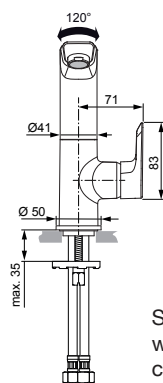

Produced since: **Nov. 2020**

SL basin mixer flex. hose
without pop-up waste
chrome **A6755AA**

SL basin mixer flex. hose
with pop-up waste
chrome **A6754AA**

Pos.	Description	Part-Number	Qty.	Pos.	Description	Part-Number	Qty.
1	Lever cpl. with Logo ISI	A 861 129 AA	1 Set	11	Slide bush	A 861 103 NU	1 pcs
2	Cover cap	A 861 080 AA	1 pcs	12	Thread pin M5x10 Din915	A 861 141 NU	1 Set
3	Clamping nut M36 x 1	B 961 087 NU	1 pcs	13	Lift rod cpl. + Pos. 24	B 961 119 AA	1 Set
4	Handle insert + screw	B 961 086 NU	1 Set	14	Flex. hose M8x1-G3/8-420	A 962 370 NU	1 pcs
5	Cartridge Kerox Ø28 + Pos 4	F 960 855 NU	1 Set	15	Escutcheon	B 960 712 AA	1 pcs
6	Hot water limiter - 3 parts	B 961 088 NU	1 Set	16	Fixation kit	A 964 520 NU*	1 Set
7	Aerator M24x1 - 5ltr/min	B 960 754 AA	1 pcs	17	Bracket	A 961 172 NU	1 pcs
8	Cap with screw	A 962 149 AA*	1 Set	18	Pop-up waste complete	A 961 230 AA	1 Set
9	O-ring Ø 19 x 2,5	A 860 188 NU*	1 Set				
10	O-ring Ø 13 x 2,5	A 962 728 NU	1 pcs				

Pos.	Description	Part-Number	Qty.	Pos.	Description	Part-Number	Qty.
1	Lever cpl. with Logo ISI	A 861 129 AA	1 Set	14	Spout		
2	Thread pin M5x6 DIN914	A 860 603 NU	1 pcs	15	Nipple for spout		
3	Handle cap	A 963 751 NU	1 pcs	16	Slide bush	A 861 103 NU	1 pcs
4	Cover cap	A 861 080 AA	1 pcs	17	Thread pin M5x10 Din915	A 861 141 NU	1 pcs
5	Clamping nut M36 x 1	B 961 087 NU	1 pcs	18	Body		
6	Handle screw M4			19	Lift rod cpl. + Pos. 24	B 961 119 AA	1 Set
7	Handle insert + screw	B 961 086 NU	1 Set	20	Flex. hose M8x1-G3/8-420	A 962 370 NU	1 pcs
8	Cartridge Kerox Ø28 + Pos 6	F 960 855 NU	1 Set	21	Escutcheon	B 960 712 AA	1 pcs
9	Hot water limiter - 3 parts	B 961 088 NU	1 Set	22	Bolt M8x92		
10	Aerator M24x1 - 5ltr/min	B 960 754 AA	1 pcs	23	Fixation kit	A 964 520 NU*	1 Set
11	Cap with screw	A 962 149 AA*	1 Set	24	Bracket	A 961 172 NU	1 pcs
12	O-ring Ø 19 x 2,5	A 860 188 NU*	1 Set	25	Pop-up waste complete	A 961 230 AA	1 Set
13	O-ring Ø 13 x 2,5	A 962 728 NU	1 pcs				