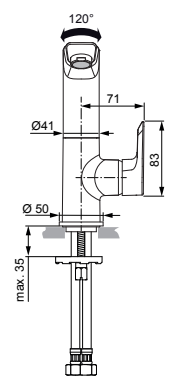

Produced since: **Nov. 2020**

SL basin mixer flex. hose
without pop-up waste
chrome **A6755AA**

SL basin mixer flex. hose
with pop-up waste
chrome **A6754AA**

Pos.	Description	Part-Number	Qty.	Pos.	Description	Part-Number	Qty.
1	Lever cpl. with Logo ISI	A 861 129 AA	1 Set	11	Slide bush	A 861 103 NU	1 pcs
2	Cover cap	A 861 080 AA	1 pcs	12	Thread pin M5x10 Din915	A 861 141 NU	1 Set
3	Clamping nut M36 x 1	B 961 087 NU	1 pcs	13	Lift rod cpl. + Pos. 24	B 961 119 AA	1 Set
4	Handle insert + screw	B 961 086 NU	1 Set	14	Flex. hose M8x1-G3/8-420	A 962 370 NU	1 pcs
5	Cartridge Kerox Ø28 + Pos 4	F 960 855 NU	1 Set	15	Escutcheon	B 960 712 AA	1 pcs
6	Hot water limiter - 3 parts	B 961 088 NU	1 Set	16	Fixation kit	A 964 520 NU*	1 Set
7	Aerator M24x1 - 5ltr/min	B 960 754 AA	1 pcs	17	Bracket	A 961 172 NU	1 pcs
8	Cap with screw	A 962 149 AA*	1 Set	18	Pop-up waste complete	A 961 230 AA	1 Set
9	O-ring Ø 19 x 2,5	A 860 188 NU*	1 Set				
10	O-ring Ø 13 x 2,5	A 962 728 NU	1 pcs				

Pos.	Description	Part-Number	Qty.	Pos.	Description	Part-Number	Qty.
1	Lever cpl. with Logo ISI	A 861 129 AA	1 Set	14	Spout		
2	Thread pin M5x6 DIN914	A 860 603 NU	1 pcs	15	Nipple for spout		
3	Handle cap	A 963 751 NU	1 pcs	16	Slide bush	A 861 103 NU	1 pcs
4	Cover cap	A 861 080 AA	1 pcs	17	Thread pin M5x10 Din915	A 861 141 NU	1 pcs
5	Clamping nut M36 x 1	B 961 087 NU	1 pcs	18	Body		
6	Handle screw M4			19	Lift rod cpl. + Pos. 24	B 961 119 AA	1 Set
7	Handle insert + screw	B 961 086 NU	1 Set	20	Flex. hose M8x1-G3/8-420	A 962 370 NU	1 pcs
8	Cartridge Kerox Ø28 + Pos 6	F 960 855 NU	1 Set	21	Escutcheon	B 960 712 AA	1 pcs
9	Hot water limiter - 3 parts	B 961 088 NU	1 Set	22	Bolt M8x92		
10	Aerator M24x1 - 5ltr/min	B 960 754 AA	1 pcs	23	Fixation kit	A 964 520 NU*	1 Set
11	Cap with screw	A 962 149 AA*	1 Set	24	Bracket	A 961 172 NU	1 pcs
12	O-ring Ø 19 x 2,5	A 860 188 NU*	1 Set	25	Pop-up waste complete	A 961 230 AA	1 Set
13	O-ring Ø 13 x 2,5	A 962 728 NU	1 pcs				