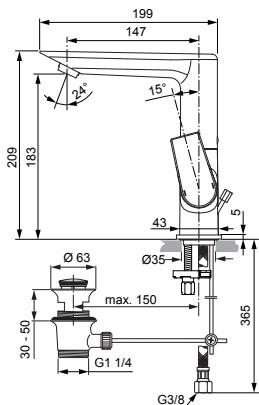

Produced since: **May 2016 - Oct. 2020**

SL basin mixer flex. hose without pop-up waste chrome **A6755AA**