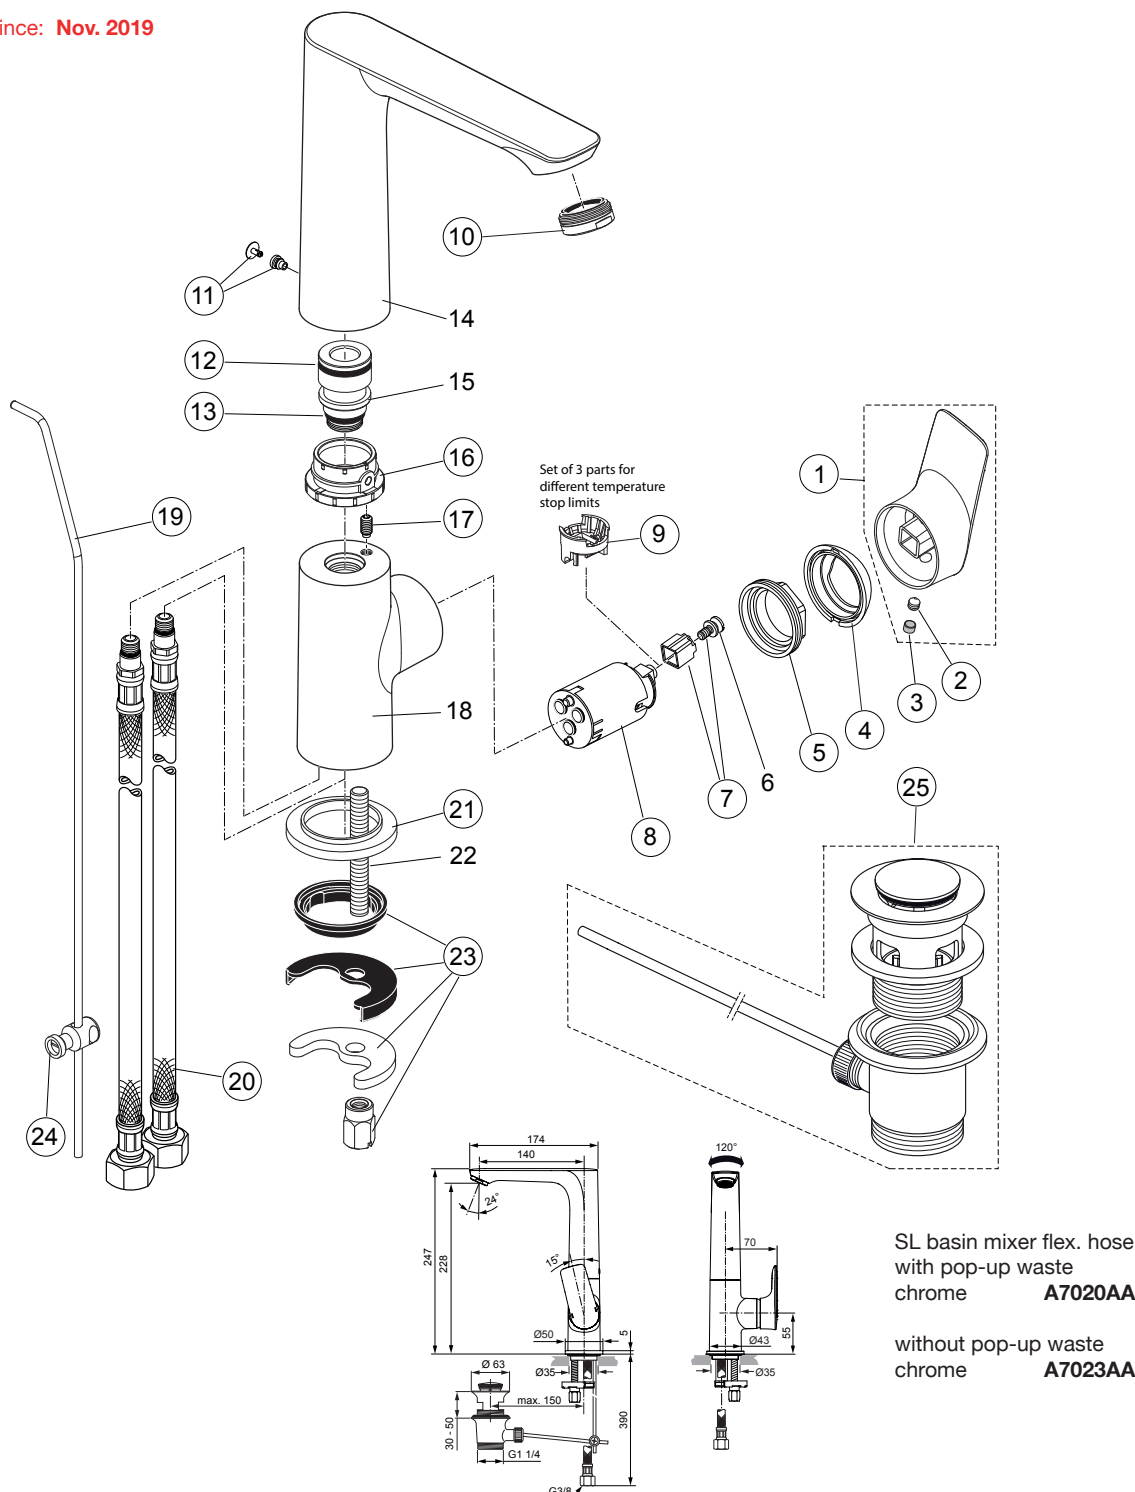

Connect Air A7020.. A7023..

Ideal Standard

Produced since: **Nov. 2019**

Replace XX with the appropriate finish code

Chrome = AA Silver Storm = GN Gold = A2 Magnetic Grey = A5

Example spare part order:

B 961 383 AA in Chrome

Pos.	Description	Part-Number	Qty.	Pos.	Description	Part-Number	Qty.
1	Lever cpl.	A 861 440 XX	1 Set	14	Spout		
2	Thread pin M5x6 DIN914	A 860 603 NU	1 pcs	15	Nipple for spout		
3	Handle cap	A 963 751 NU	1 pcs	16	Slide bush	A 861 103 NU	1 pcs
4	Cover cap	A 861 080 XX	1 pcs	17	Thread pin M5x10 Din915	A 861 141 NU	1 pcs
5	Clamping nut M36 x 1	B 961 087 NU	1 pcs	18	Body		
6	Handle srew M4			19	Lift rod cpl. + Pos. 24	B 960 900 XX	1 Set
7	Handle insert + screw	B 961 086 NU	1 Set	20	Flex. hose M8x1-G3/8-420	A 962 370 NU	1 pcs
8	Cartridge Kerox Ø28 + Pos 6	F 960 855 NU	1 Set	21	Escutcheon	B 960 712 XX	1 pcs
9	Hot water limiter - 3 parts	B 961 088 NU	1 Set	22	Bolt M8x92		
10	Aerator M24x1 - 5ltr/min	B 961 383 XX	1 pcs	23	Fixation kit	A 964 520 NU*	1 Set
11	Cap with screw	A 962 149 XX*	1 Set	24	Bracket	A 961 172 NU	1 pcs
12	O-ring Ø 19 x 2,5	A 860 188 NU*	1 Set	25	Pop-up waste complete	A 961 230 XX	1 Set
13	O-ring Ø 13 x 2,5	A 962 728 NU	1 pcs				

*Universal set (not all parts needed)