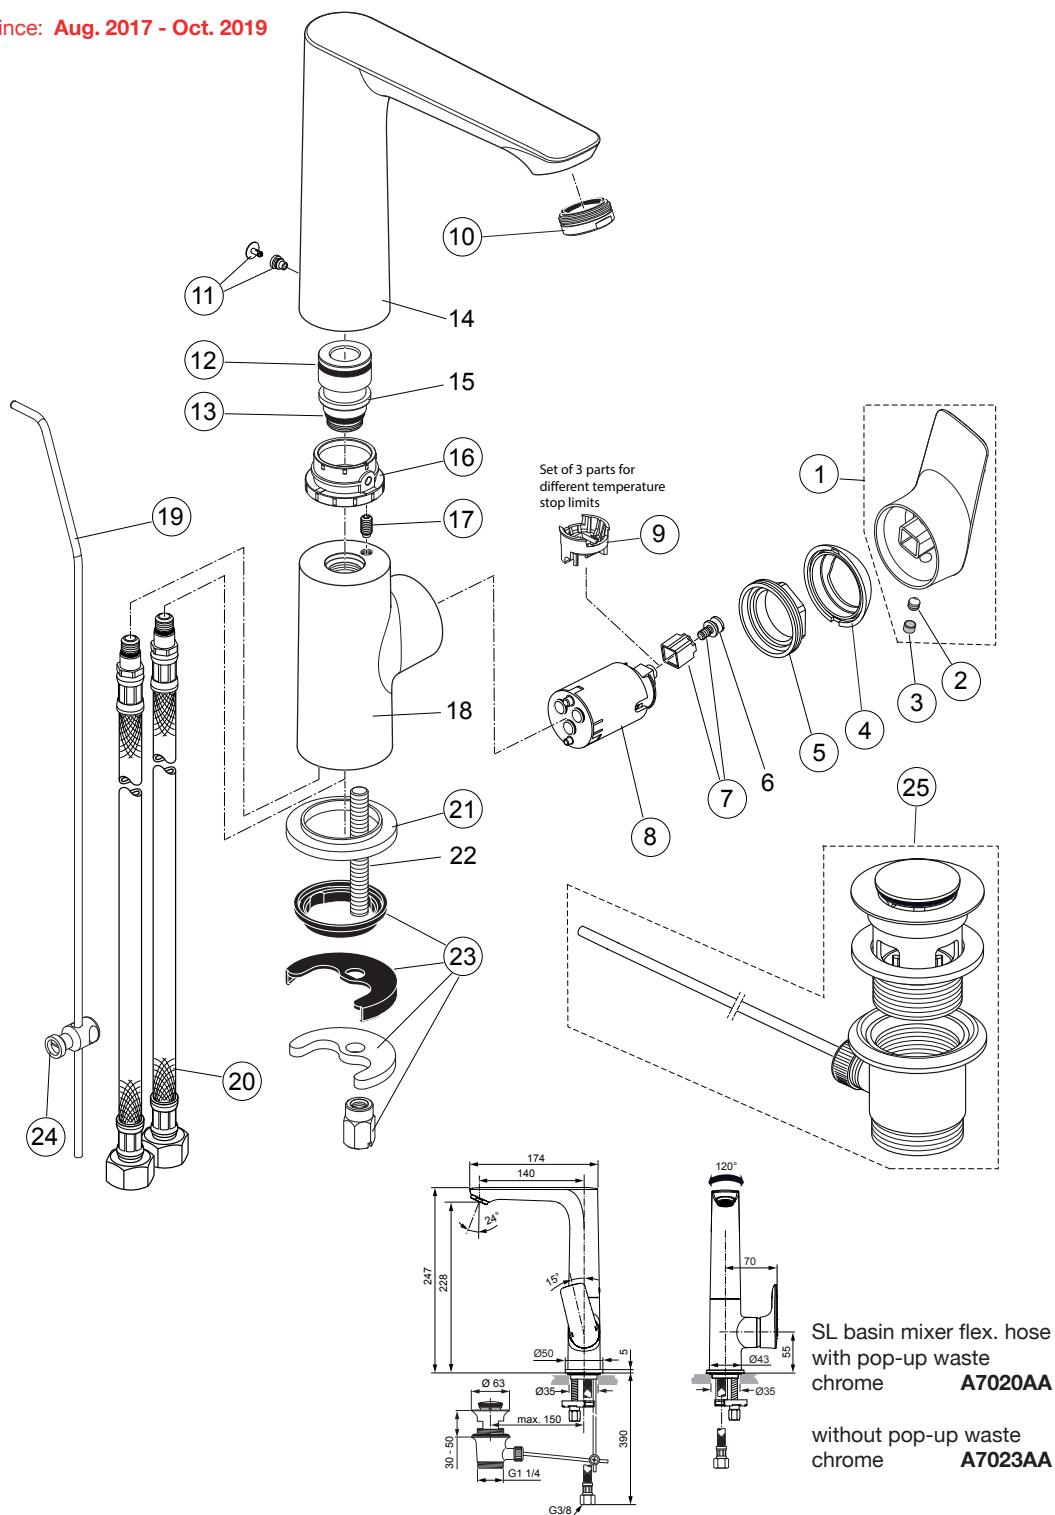

Connect Air A7020.. A7023..

Produced since: Aug. 2017 - Oct. 2019

Pos.	Description	Part-Number	Qty.	Pos.	Description	Part-Number	Qty.
1	Lever cpl. with Logo ISI	A 861 232 AA	1 Set	14	Spout		
2	Thread pin M5x6 DIN914	A 860 603 NU	1 pcs	15	Nipple for spout		
3	Handle cap	A 963 751 NU	1 pcs	16	Slide bush	A 861 103 NU	1 pcs
4	Cover cap	A 861 080 AA	1 pcs	17	Thread pin M5x10 Din915	A 861 141 NU	1 pcs
5	Clamping nut M36 x 1	B 961 087 NU	1 pcs	18	Body		
6	Handle srew M4			19	Lift rod cpl. + Pos. 24	A 861 210 AA	1 Set
7	Handle insert + screw	B 961 086 NU	1 Set	20	Flex. hose M8x1-G3/8-420	A 962 370 NU	1 pcs
8	Cartridge Kerox Ø28 + Pos 6	F 960 855 NU	1 Set	21	Escutcheon	B 960 712 AA	1 pcs
9	Hot water limiter - 3 parts	B 961 088 NU	1 Set	22	Bolt M8x92		
10	Aerator M24x1 - 5ltr/min	B 961 383 AA	1 pcs	23	Fixation kit	A 964 520 NU*	1 Set
11	Cap with screw	A 962 149 AA*	1 Set	24	Bracket	A 961 172 NU	1 pcs
12	O-ring Ø 19 x 2,5	A 860 188 NU*	1 Set	25	Pop-up waste complete	A 962 991 AA	1 Set
13	O-ring Ø 13 x 2,5	A 962 728 NU	1 pcs				

*Universal set (not all parts needed)