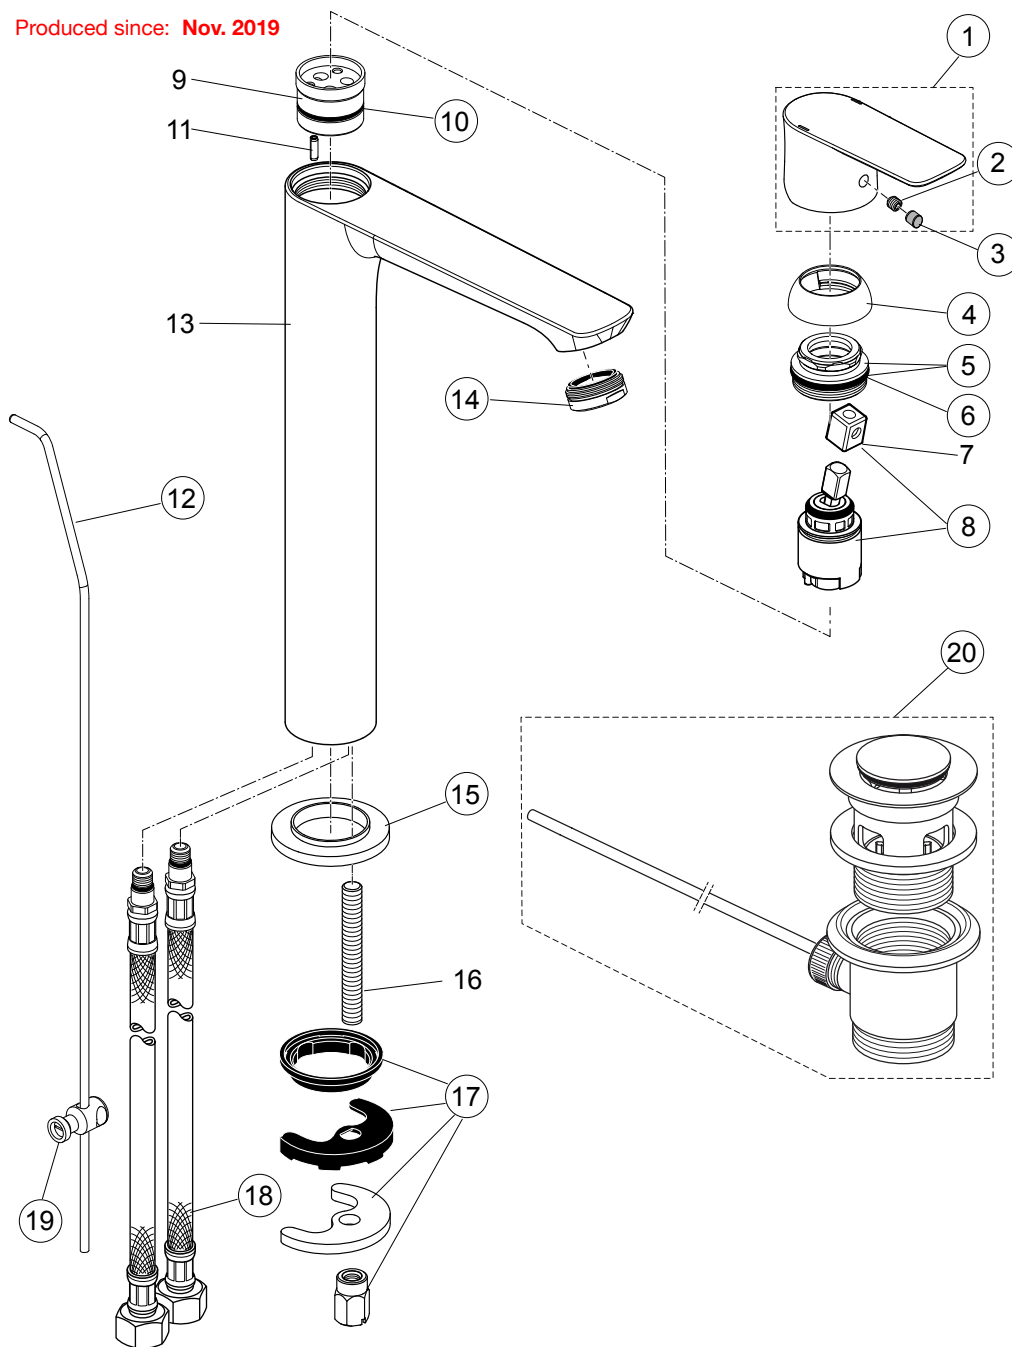

Connect Air

A7025.. A7027..

Ideal Standard

Produced since: **Nov. 2019**

SL basin mixer flex. hose
with pop-up waste
chrome **A7025AA**

without pop-up waste
chrome **A7027AA**