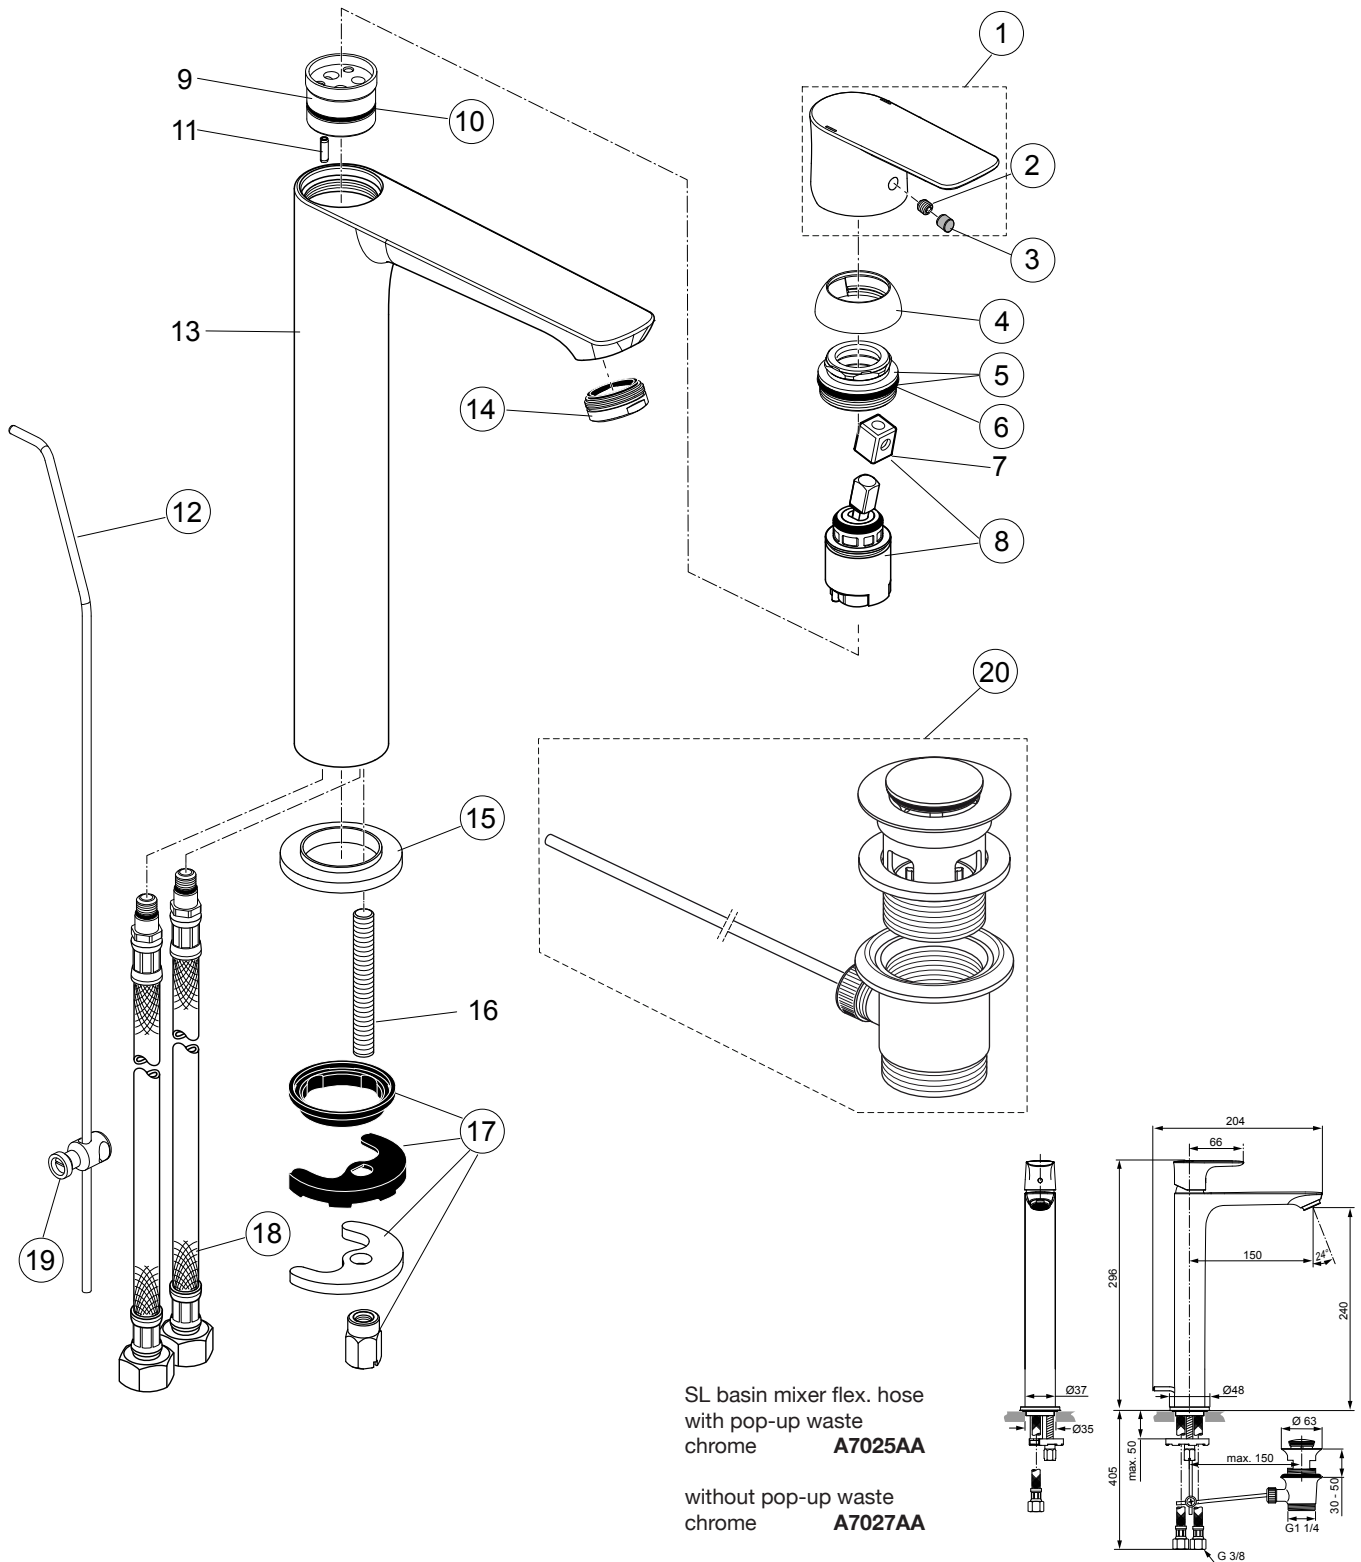

*\*Universal set (not all parts needed)*

Produced since: **Aug. 2017 - Oct. 2019**

SL basin mixer flex. hose  
with pop-up waste  
chrome **A7025AA**

without pop-up waste  
chrome **A7027AA**

Pos.	Description	Part-Number	Qty.	Pos.	Description	Part-Number	Qty.
1	Lever cpl. w. Logo ISI + pos.7	<b>A 861 222 AA</b>	1 Set	12	Lift rod cpl. + Pos. 19	<b>A 861 210 AA</b>	1 Set
2	Thread pin M5x5 DIN916	<b>A 962 041 NU*</b>	1 Set	13	Body		
3	Handle plug	<b>A 861 223 NU*</b>	1 Set	14	Aerator M24x1 - 5ltr/min	<b>B 961 383 AA</b>	1 pcs
4	Cover cap	<b>A 861 224 AA</b>	1 pcs	15	Escutcheon	<b>A 861 227 AA</b>	1 pcs
5	Thread ring M30x1 + pos.6	<b>A 861 225 NU</b>	1 Set	16	Bolt M8x63		
6	O - Ring Ø 28 x 2	<b>A 963 299 NU</b>	1 pcs	17	Fixation kit	<b>A 964 520 NU*</b>	1 Set
7	Lever adapter			18	Flex. hose M8x1-G3/8-620	<b>B 960 364 NU</b>	1 pcs
8	Cartridge Kerox Ø25 + Pos.7	<b>A 861 226 NU</b>	1 Set	19	Bracket	<b>A 961 172 NU</b>	1 pcs
9	Manifold			20	Pop-up waste complete	<b>B 960 853 AA</b>	1 Set
10	O - Ring Ø 23,52 x 1,78	<b>A 961 855 NU</b>	1 pcs				
11	Clamping pin						