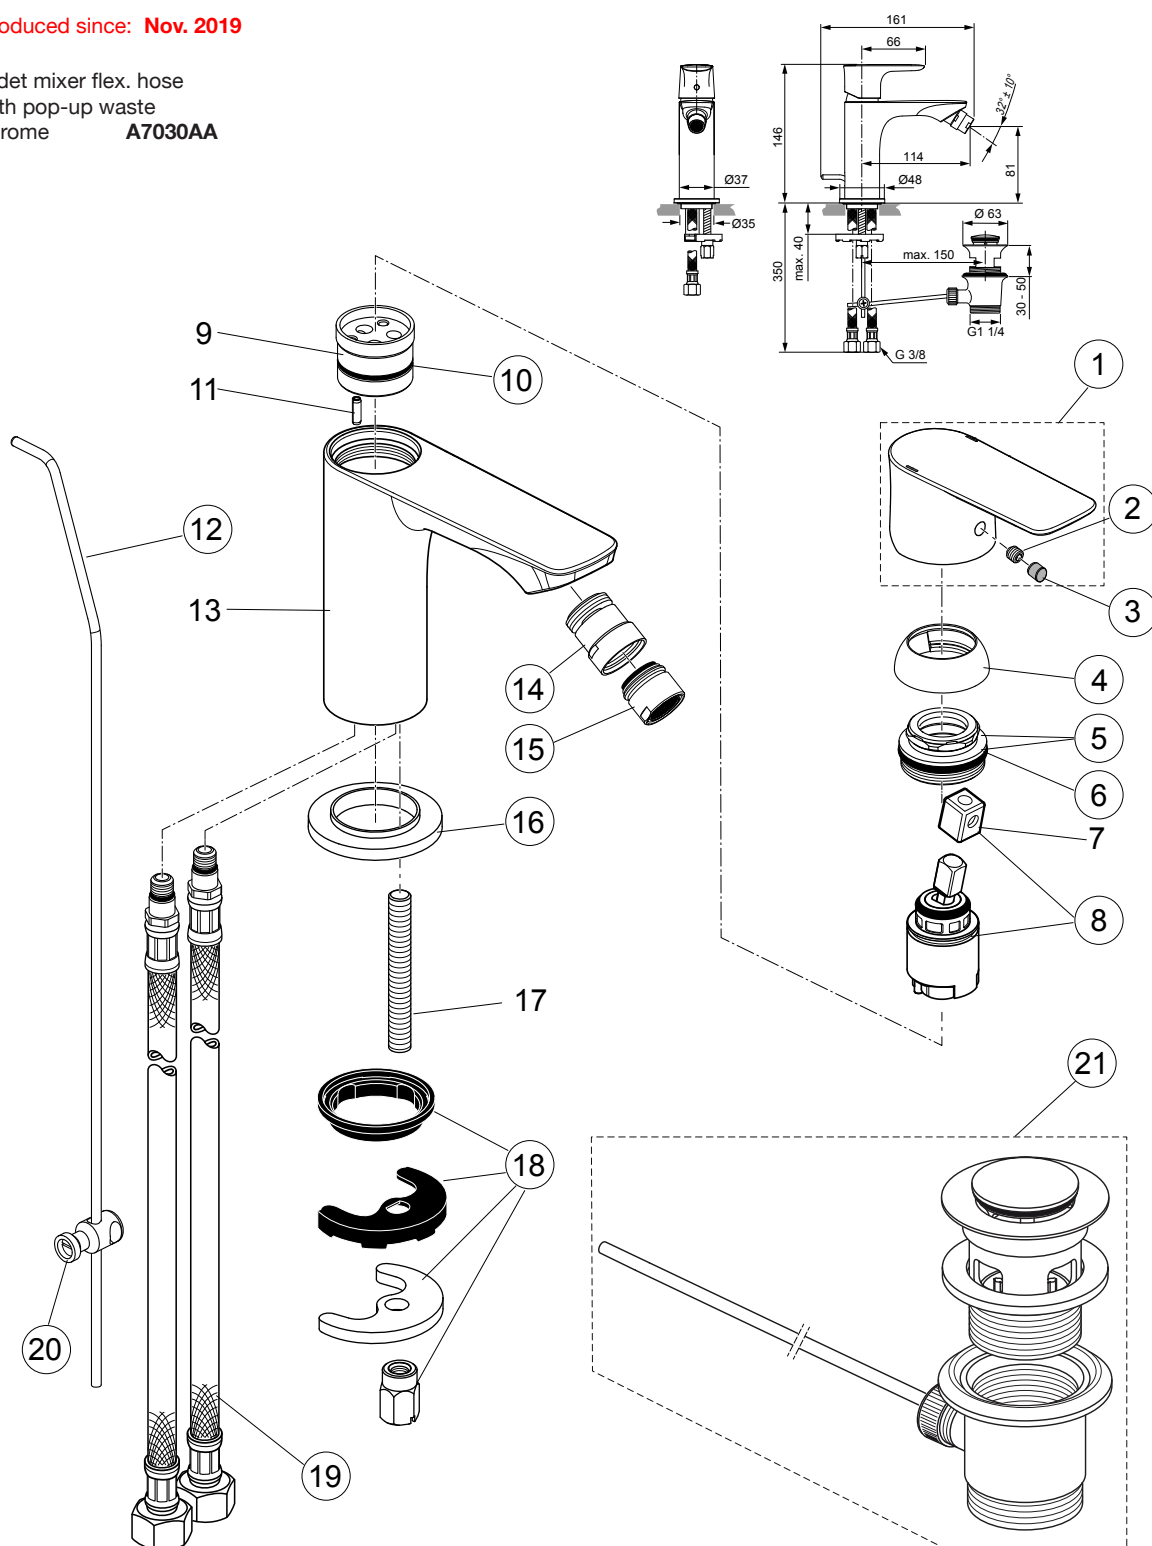

Connect Air

A7030..

Ideal Standard

Produced since: **Nov. 2019**

Bidet mixer flex. hose
with pop-up waste
chrome **A7030AA**

Replace XX with the appropriate finish code

Chrome = AA Silver Storm = GN Gold = A2 Magnetic Grey = A5

Example spare part order:

A 861 402 AA in Chrome

Pos.	Description	Part-Number	Qty.	Pos.	Description	Part-Number	Qty.
1	Lever cpl. + pos.7	A 861 402 XX	1 Set	12	Lift rod cpl. + Pos. 20	B 960 900 XX	1 Set
2	Thread pin M5x5 DIN916	A 962 041 NU*	1 Set	13	Body		
3	Handle plug	A 861 223 NU*	1 Set	14	Ball joint M18x1 / M16,5x1	A 960 019 XX	1 pcs
4	Cover cap	A 861 224 XX	1 pcs	15	Aerator M18x1 - 5ltr/min	A 963 369 XX	1 pcs
5	Thread ring M30x1 + pos.6	A 861 225 NU	1 Set	16	Escutcheon	A 861 227 XX	1 pcs
6	O - Ring Ø 28 x 2	A 963 299 NU	1 pcs	17	Bolt M8x63		
7	Lever adapter			18	Fixation kit	A 964 520 NU*	1 Set
8	Cartridge Kerox Ø25 + Pos.7	A 861 226 NU	1 Set	19	Flex. hose M8x1-G3/8-425	A 962 370 NU	1 pcs
9	Manifold			20	Bracket	A 961 172 NU	1 pcs
10	O - Ring Ø 23,52 x 1,78	A 961 855 NU	1 pcs	21	Pop-up waste complete	A 961 230 XX	1 Set
11	Clamping pin						

*Universal set (not all parts needed)

Connect Air

Connect Air