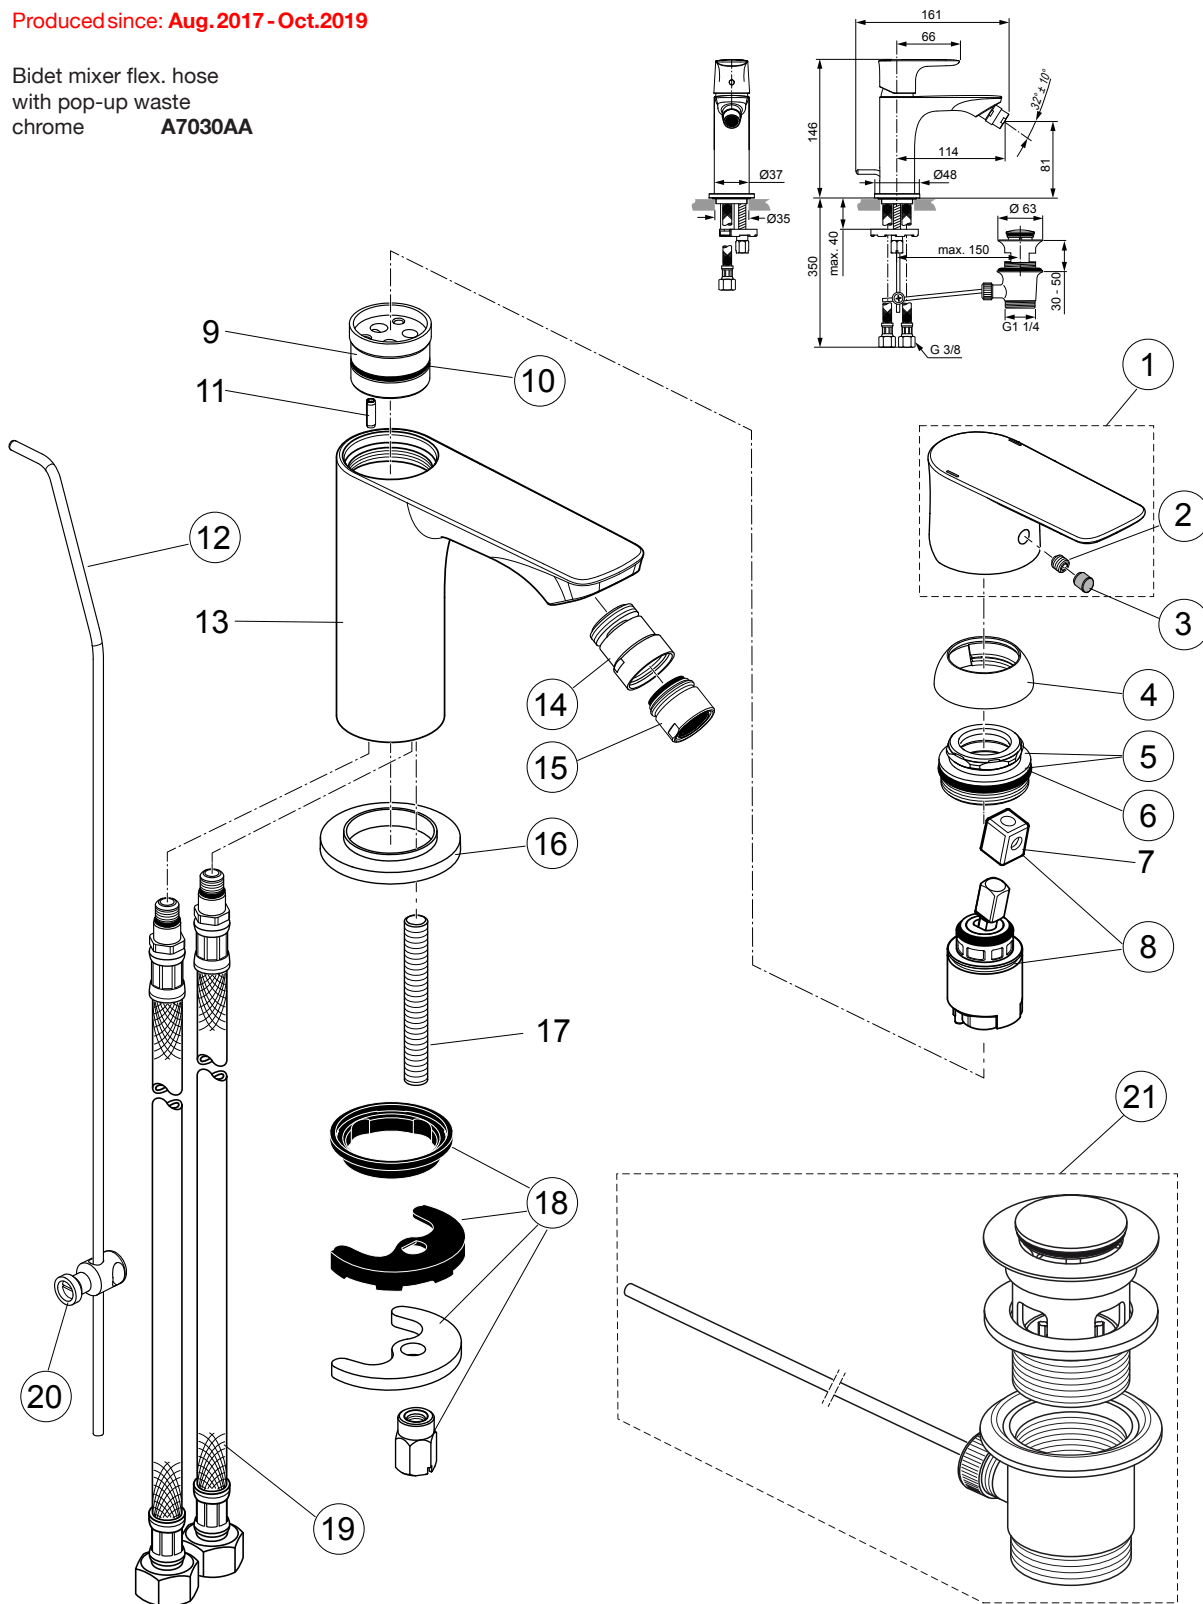

Example spare part order:

A 861 402 AA in Chrome

Pos.	Description	Part-Number	Qty.	Pos.	Description	Part-Number	Qty.
1	Lever cpl. + pos.7	A 861 402 XX	1 Set	12	Lift rod cpl. + Pos. 20	B 960 900 XX	1 Set
2	Thread pin M5x5 DIN916	A 962 041 NU*	1 Set	13	Body		
3	Handle plug	A 861 223 NU*	1 Set	14	Ball joint M18x1 / M16,5x1	A 960 019 XX	1 pcs
4	Cover cap	A 861 224 XX	1 pcs	15	Aerator M18x1 - 5ltr/min	A 963 369 XX	1 pcs
5	Thread ring M30x1 + pos.6	A 861 225 NU	1 Set	16	Escutcheon	A 861 227 XX	1 pcs
6	O - Ring Ø 28 x 2	A 963 299 NU	1 pcs	17	Bolt M8x63		
7	Lever adapter			18	Fixation kit	A 964 520 NU*	1 Set
8	Cartridge Kerox Ø25 + Pos.7	A 861 226 NU	1 Set	19	Flex. hose M8x1-G3/8-425	A 962 370 NU	1 pcs
9	Manifold			20	Bracket	A 961 172 NU	1 pcs
10	O - Ring Ø 23,52 x 1,78	A 961 855 NU	1 pcs	21	Pop-up waste complete	A 961 230 XX	1 Set
11	Clamping pin						

*Universal set (not all parts needed)

Connect Air

Connect Air

Produced since: **Aug. 2017 - Oct. 2019**

Bidet mixer flex. hose
with pop-up waste
chrome **A7030AA**

Pos.	Description	Part-Number	Qty.	Pos.	Description	Part-Number	Qty.
1	Lever cpl. w. Logo ISI + pos.7	A 861 222 AA	1 Set	12	Lift rod cpl. + Pos. 20	A 861 210 AA	1 Set
2	Thread pin M5x5 DIN916	A 962 041 NU*	1 Set	13	Body		
3	Handle plug	A 861 223 NU*	1 Set	14	Ball joint M18x1 / M16,5x1	A 960 019 AA	1 pcs
4	Cover cap	A 861 224 AA	1 pcs	15	Aerator M18x1 - 5ltr/min	A 963 369 AA	1 pcs
5	Thread ring M30x1 + pos.6	A 861 225 NU	1 Set	16	Escutcheon	A 861227 AA	1 pcs
6	O - Ring Ø 28 x 2	A 963 299 NU	1 pcs	17	Bolt M8x63		
7	Lever adapter			18	Fixation kit	A 964 520 NU*	1 Set
8	Cartridge Kerox Ø25 + Pos.7	A 861 226 NU	1 Set	19	Flex. hose M8x1-G3/8-425	A 962 370 NU	1 pcs
9	Manifold			20	Bracket	A 961 172 NU	1 pcs
10	O - Ring Ø 23,52 x 1,78	A 961 855 NU	1 pcs	21	Pop-up waste complete	B 960 853 AA	1 Set
11	Clamping pin						