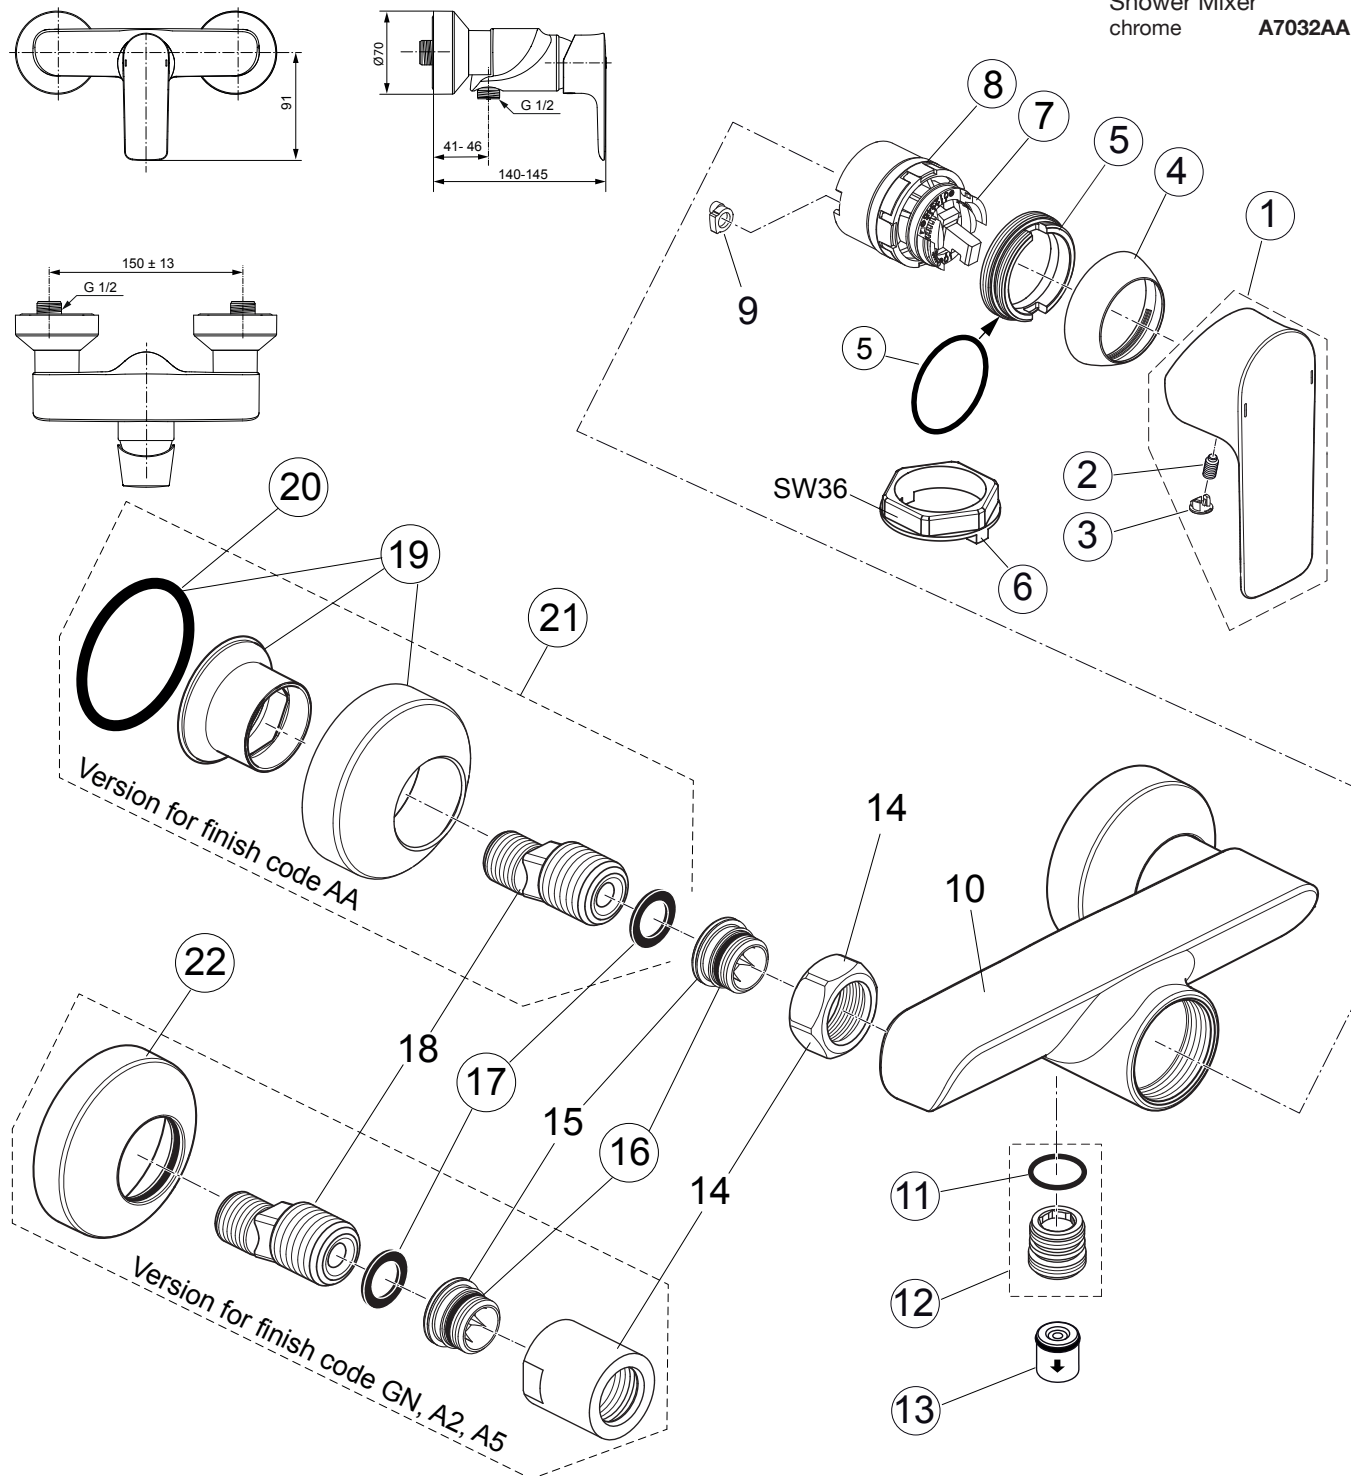

Connect Air A7032..

Ideal Standard

Produced since: Nov. 2019

Shower Mixer
chrome **A7032AA**

Replace XX with the appropriate finish code

Chrome = AA Silver Storm = GN Gold = A2 Magnetic Grey = A5

Example spare part order:
A 861 405 AA in Chrome

Pos.	Description	Part-Number	Qty.	Pos.	Description	Part-Number	Qty.
1	Lever cpl.	A 861 405 XX	1 Set	13	Non-return valve DW15	A 962 594 NU	2 pcs
2	Thread pin M5x5 DIN916	A 963 309 NU	1 Set	14	Coupling nut G3/4		
3	Handle plug	A 861 406 NU*	1 Set	15	Seat M19x1,5 left thread		
4	Cover cap	B 961 373 XX	1 pcs	16	O - ring Ø 15,6 x 1,78	A 961 182 NU	1 pcs
5	Thread ring + O-Ring + Key	B 961 374 NU	1 pcs	17	Fibre / Filter Ø24x15x2,4	A 961 139 NU	2 pcs
6	Key for pos. 5	B 960 650 NU	1 pcs	18	S-connector with low noise insert		
7	Hot limit stop	A 861 181 NU	1 pcs	19	Escutcheon cpl.	B 960 365 AA	2 Set
8	Cartridge Ø38 + Pos. 6 + 9	A 861 156 NU*	1 Set	20	O-ring Ø 53,5 x 5	A 963 840 NU	1 pcs
9	Pin (contained in Pos. 8)			21	S-connector w. Escutcheon	B 960 647 AA	2 Set
10	Body			22	S-connector cpl.	A 962 077 XX	1 Set
11	O - ring Ø 17 x 2	A 961 810 NU	2 pcs				
12	Nipple G1/2 outside cpl.	A 963 651 NU	1 Set				

*Universal set (not all parts needed)