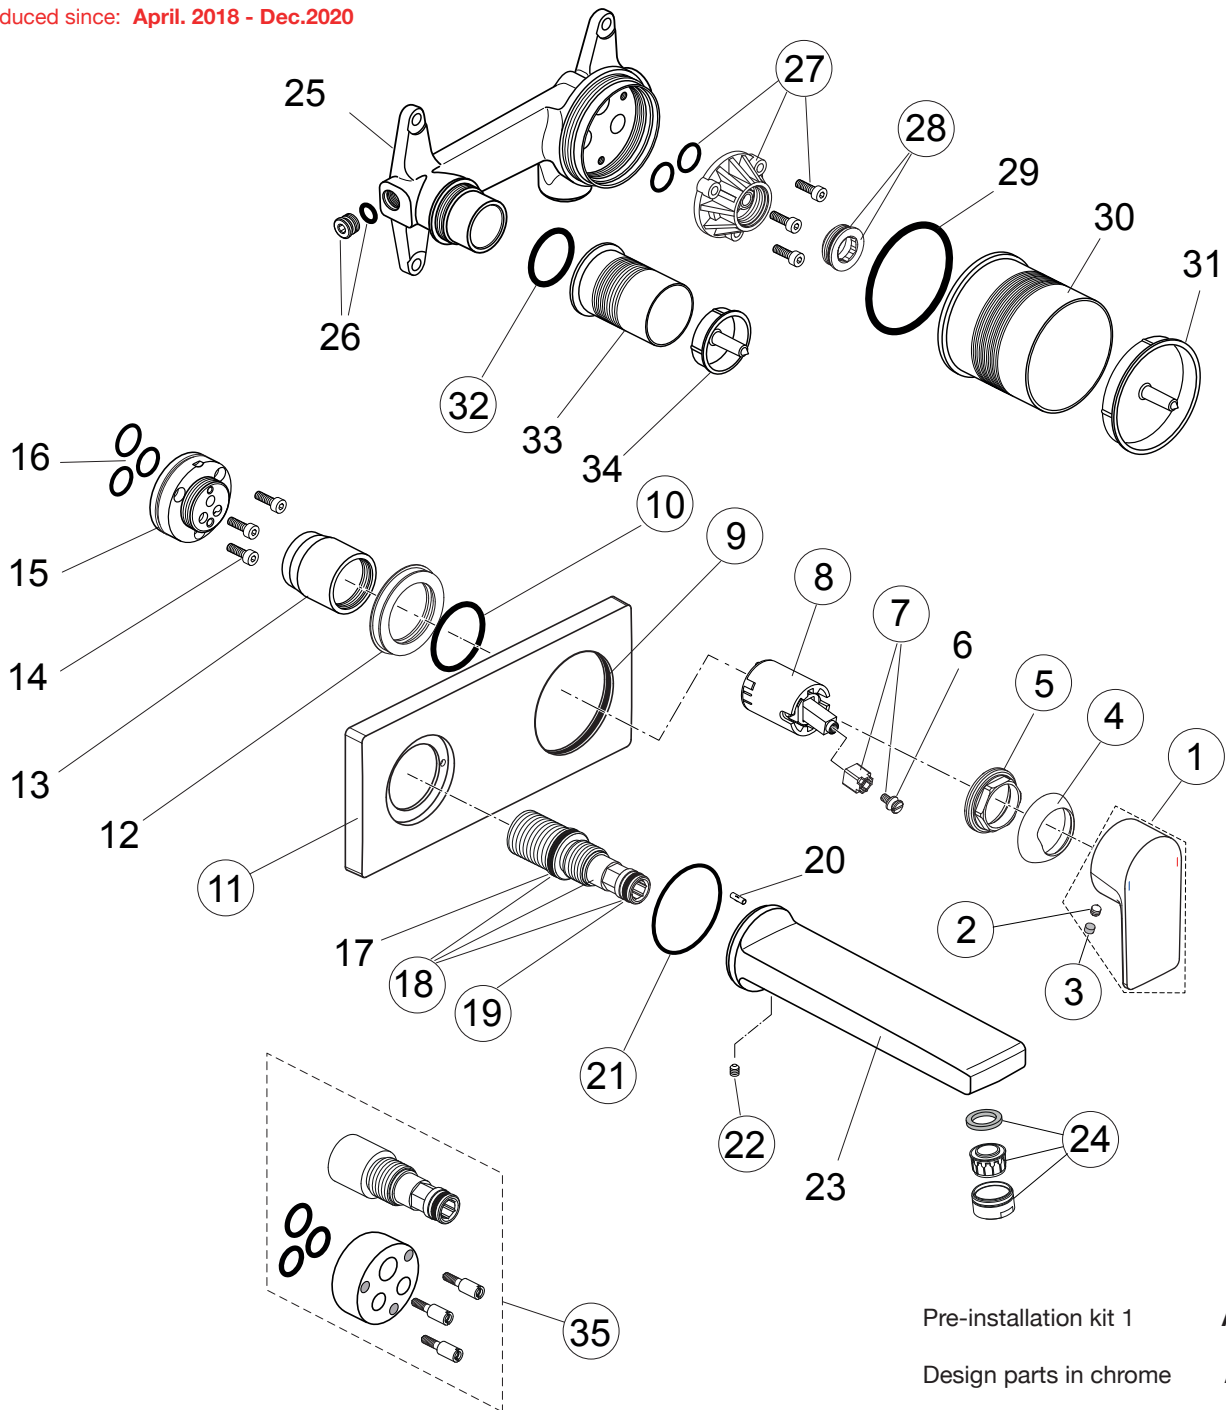

Produced since: April. 2018 - Dec.2020

Pre-installation kit 1 **A5948NU**

Design parts in chrome **A7116AA**

Pos.	Description	Part-Number	Qty.	Pos.	Description	Part-Number	Qty.
1	Lever cpl. marked red/blue	A 861 311 AA	1 Set	19	O - ring Ø 10 x 2	A 963 495 NU	2 pcs
2	Thread pin M5x6 DIN914	A 860 603 NU	1 pcs	20	Groove pin 3x10 DIN1474		
3	Handle cap	A 963 751 NU	1 pcs	21	O - Ring Ø 41 x 1,78	A 961 863 NU	1 pcs
4	Cover cap	A 861 080 AA	1 pcs	22	Thread pin M5x5	A 962 625 NU	3 pcs
5	Clamping nut M36 x 1	B 961 087 NU	1 pcs	23	Spout		
6	Handle srew M4			24	Aerator M24x1-5l/min	B 960 754 AA	1 pcs
7	Handle insert + screw	B 961 086 NU	1 Set	25	Body (built-in)		
8	Cartridge Kerox Ø28 + Pos 6	F 960 855 NU	1 Set	26	Superior block M10x1		
9	O - Ring Ø 53,57 x 3,53	A 962 530 NU*	1 Set	27	Flushing device complete	F 960 881 NU	1 Set
10	O - Ring Ø 40 x 3	H 962 197 NU*	1 Set	28	Plug with o-ring	A 963 548 NU	1 Set
11	Escutcheon	F 960 880 AA	1 pcs	29	O - ring Ø 54 x 2,5		
12	Adapter ring			30	Plaster guard for cartridge		
13	Sleeve			31	Cover for pos. 34		
14	Cylindrical screw M4 x 12			32	O - ring Ø 26 x 2,5	A 860 845 NU	1 pcs
15	Insert			33	Plaster guard for spout		
16	O - ring set			34	Cover for pos. 37		
17	O - ring Ø 19 x 2,5			35	Extension kit 20mm longer	F 960 867 NU	1 Set
18	Connector nipple cpl.	A 861 270 AA	1 Set				