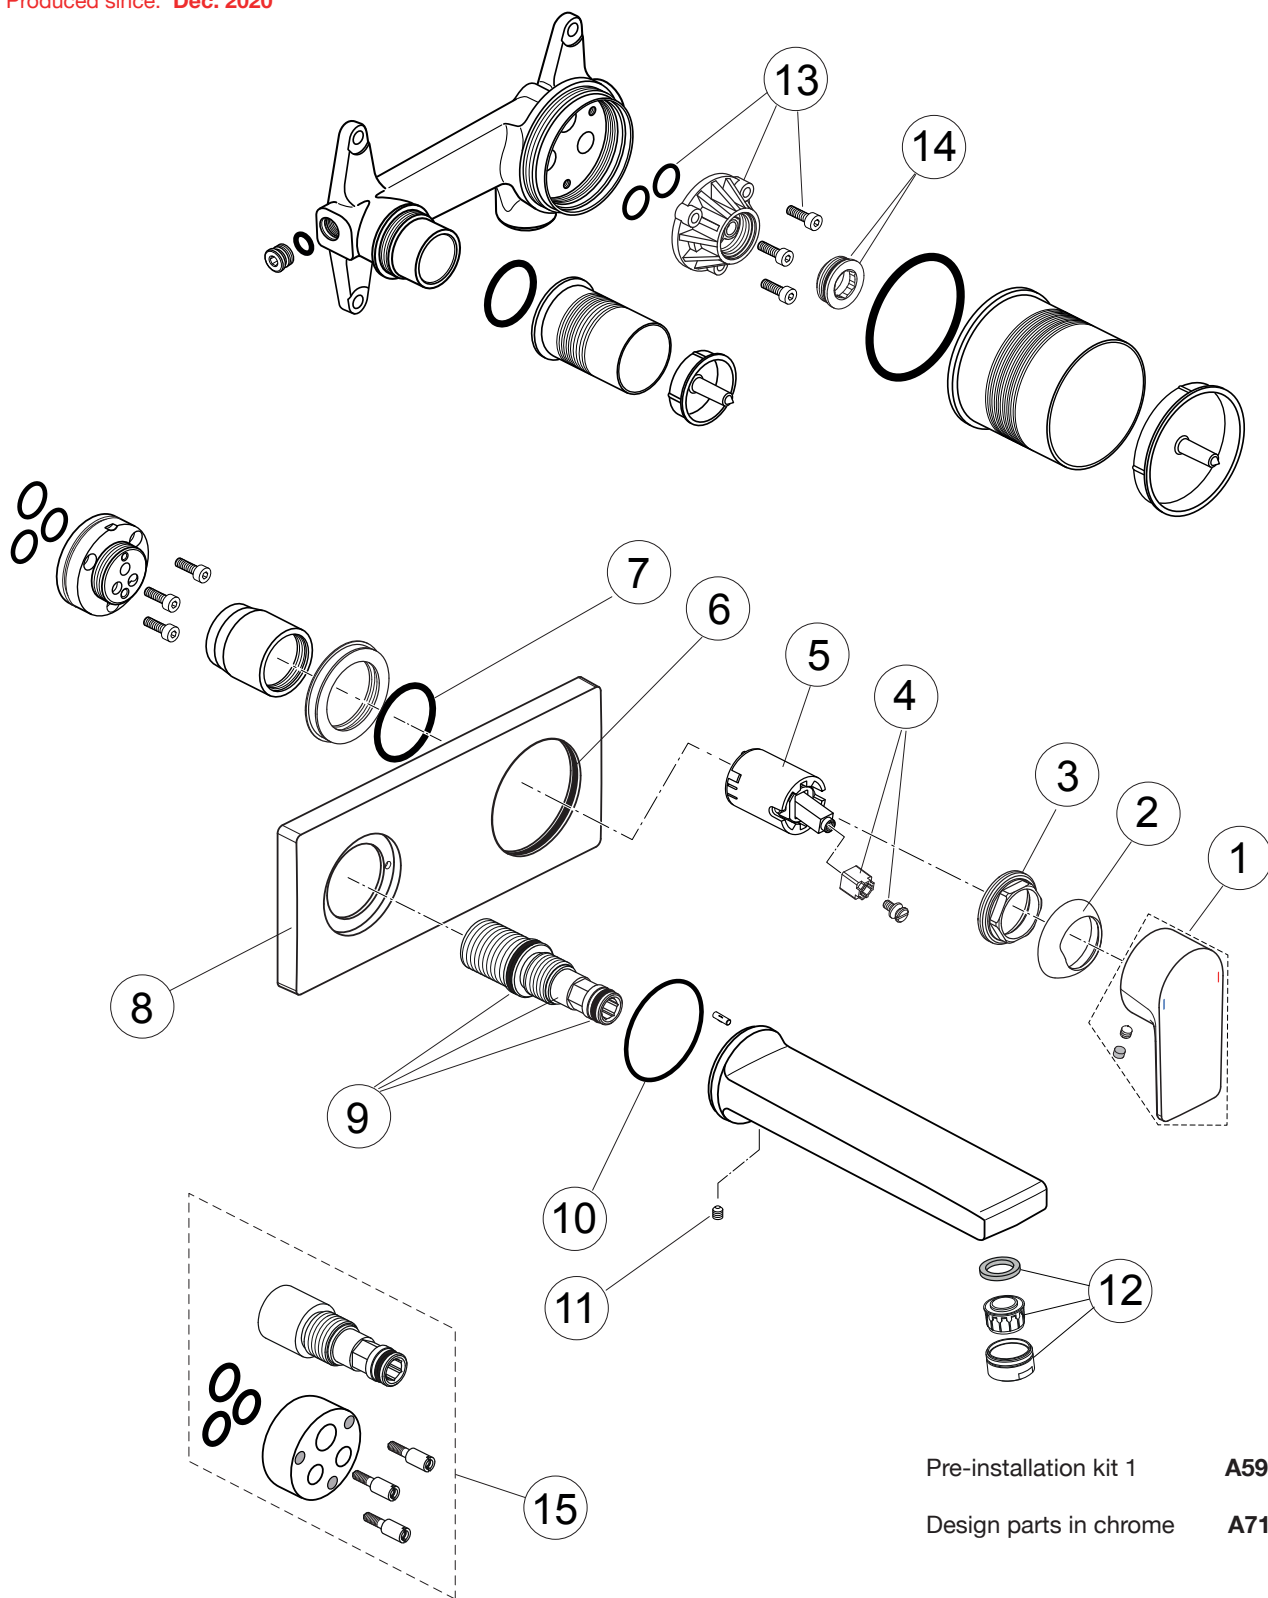

Produced since: Dec. 2020

Pre-installation kit 1 **A5948NU**

Design parts in chrome **A7116AA**

Pos.	Description	Part-Number	Qty.	Pos.	Description	Part-Number	Qty.
1	Lever cpl. marked red/blue	A 861 311 AA	1 Set	11	Thread pin M5x5	A 962 625 NU	3 pcs
2	Cover cap	A 861 080 AA	1 pcs	12	Aerator M24x1-5l/min	B 960 754 AA	1 pcs
3	Clamping nut M36 x 1	B 961 087 NU	1 pcs	13	Flushing device complete	F 960 881 NU	1 Set
4	Handle insert + screw	B 961 086 NU	1 Set	14	Plug with o-ring	A 963 548 NU	1 Set
5	Cartridge Kerox Ø28	F 960 855 NU	1 Set	15	Extension kit 20mm longer	F 960 867 NU	1 Set
6	O - Ring Ø 53,57 x 3,53	A 962 530 NU*	1 Set	<i>*Universal set (not all parts needed)</i>			
7	O - Ring Ø 40 x 3	H 962 197 NU*	1 Set				
8	Escutcheon	F 960 880 AA	1 pcs				
9	Connector nipple cpl.	A 861 270 AA	1 Set				
10	O - Ring Ø 41 x 1,78	A 961 863 NU	1 pcs