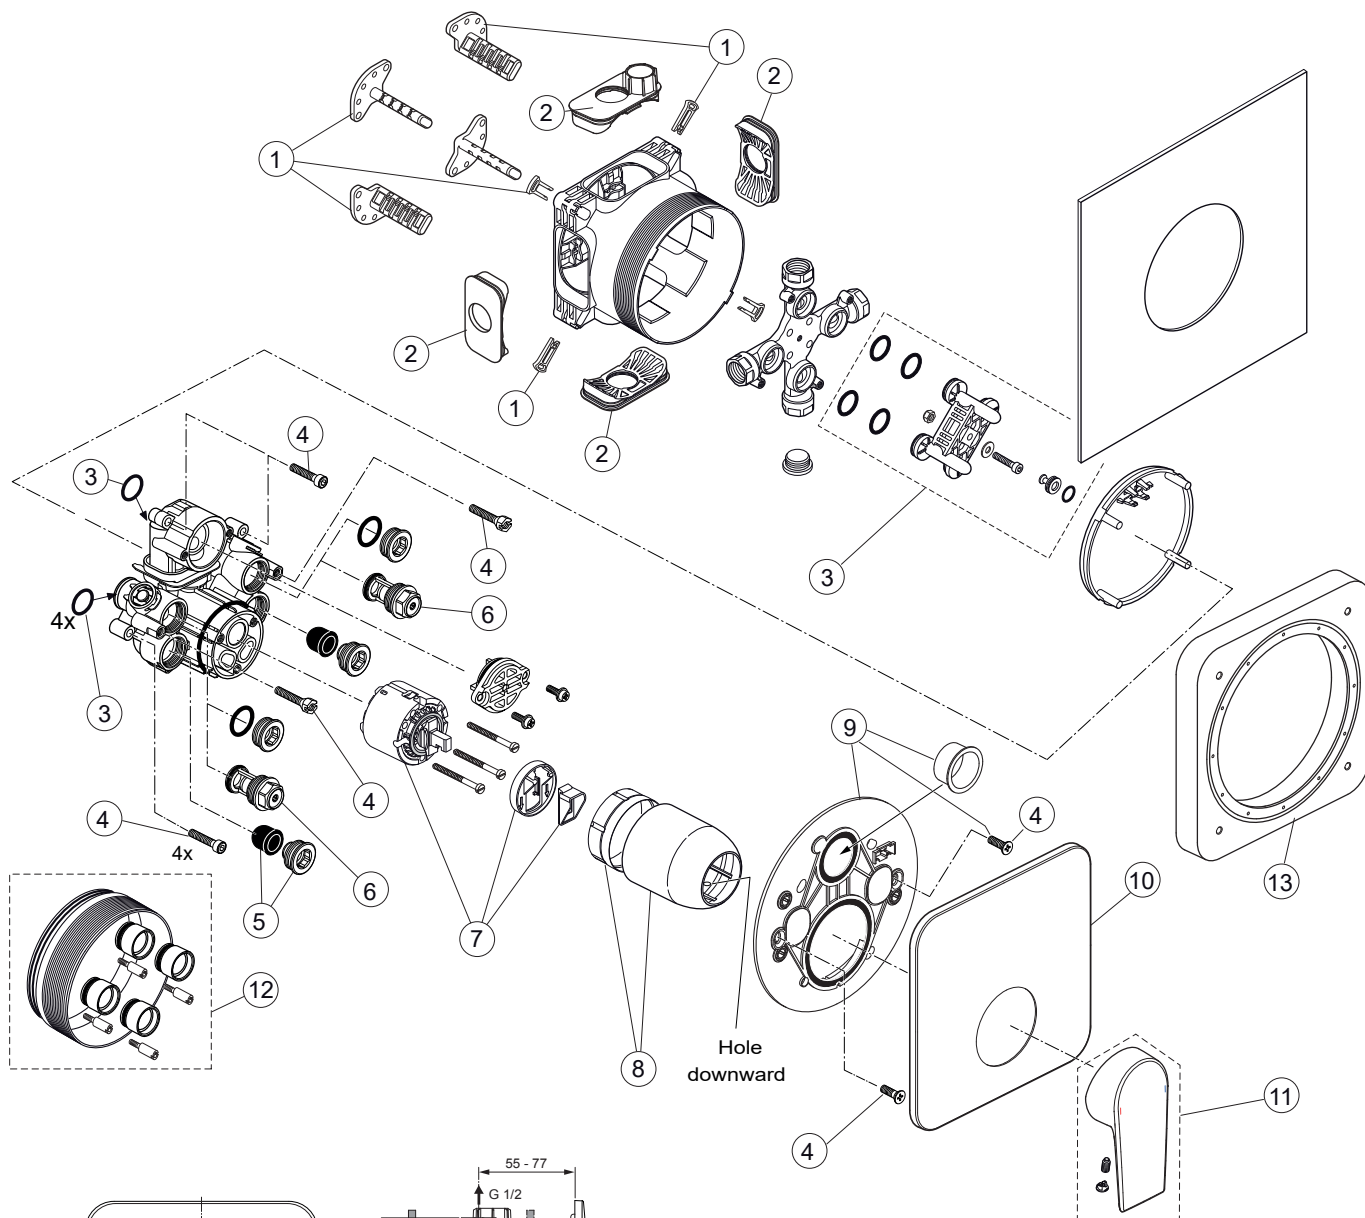

Edge

A7123..

Ideal Standard

Produced since: **Oct. 2020**

Pre-installation Kit 1 - Easy Box A1000NU

Body and Designparts Kit 2 - A7123AA

Pos.	Description	Part-Number	Qty.	Pos.	Description	Part-Number	Qty.
1	Install. depth adjust.	A 963 131 NU	1 Set	11	Lever cpl. with Logo ISI	A 861 020 AA	1 Set
2	Side sealing	A 963 132 NU	1 Set	12	Extension kit 20mm	A 960 704 NU	1 Set
3	Flushing device cpl.	A 963 146 NU	1 Set		Extension kit 40mm	A 962 476 NU	1 Set
4	Screw set complete	A 960 890 NU*	1 Set	13	Distanzframe 20mm	A 6678 AA	1 Set
5	Low noise insert	A 960 891 NU	1 pcs				
6	Stop valve	A 960 706 NU	2 pcs				
7	Cartridge with ECO-kit	A 960 500 NU	1 Set				
8	Cover + clamping + O-ring	A 960 893 AA	1 Set				
9	Escutcheon holder cpl.	A 860 897 NU	1 Set				
10	Escutcheon B/S plane	A 860 898 AA	1 pcs				