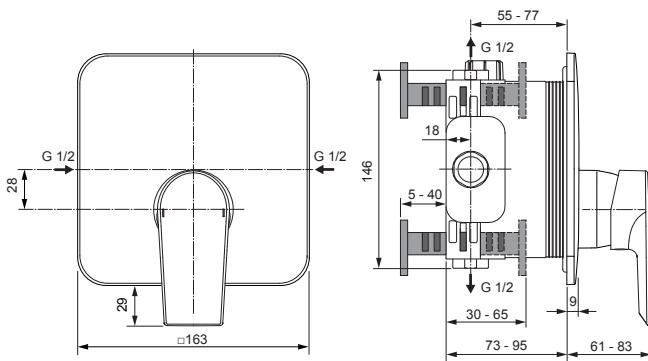

Pos.	Description	Part-Number	Qty.	Pos.	Description	Part-Number	Qty.
1	Install. depth adjust. + pos.3	A 963 131 NU	1 Set	17	Stop valve	A 960 706 NU	2 pcs
2	Depth adjustment device			18	Front cover with o-ring		
3	Adjustment lock (contained in pos. 1)			19	Screw M4x12		
4	Side sealing	A 963 132 NU	1 Set	20	Cartridge with pos.22	A 960 500 NU	1 Set
5	Built-in box			21	Cylindrical screw M4x41,7	A 963 335 NU	3 pcs
6	Multi-way body			22	ECO-kit	A 860 700 NU	1 Set
7	Plug G1/2			23	Cover + clamping + O-ring	A 960 893 AA	1 Set
8	O-ring Ø 17 x 2,5	A 963 143 NU	1 Set	24	Escutcheon holder cpl.	A 860 897 NU	1 Set
9	Flushing device cpl.	A 963 146 NU	1 Set	25	Escutcheon B/S plane	A 860 898 AA	1 pcs
10	Plug with o-ring Ø 12x1,5	A 963 147 NU	1 Set	26	Thread pin M5x10 DIN915	A 963 309 NU	1 pcs
11	Cover for built-in box			27	Cap for handle	B 960 473 AA	1 pcs
12	Sealing fleece			28	Lever cpl. with Logo ISI	A 861 020 AA	1 Set
13	Body Single lever			29	Extension kit 20mm	A 960 704 NU	1 Set
14	Screw set complete	A 960 890 NU*	1 Set		Extension kit 40mm	A 962 476 NU	1 Set
15	Plug with o-ring			30	Distanzframe 20mm	A 6678 AA	1 Set
16	Low noise insert	A 960 891 NU	1 pcs				

*Universal set (not all parts needed)