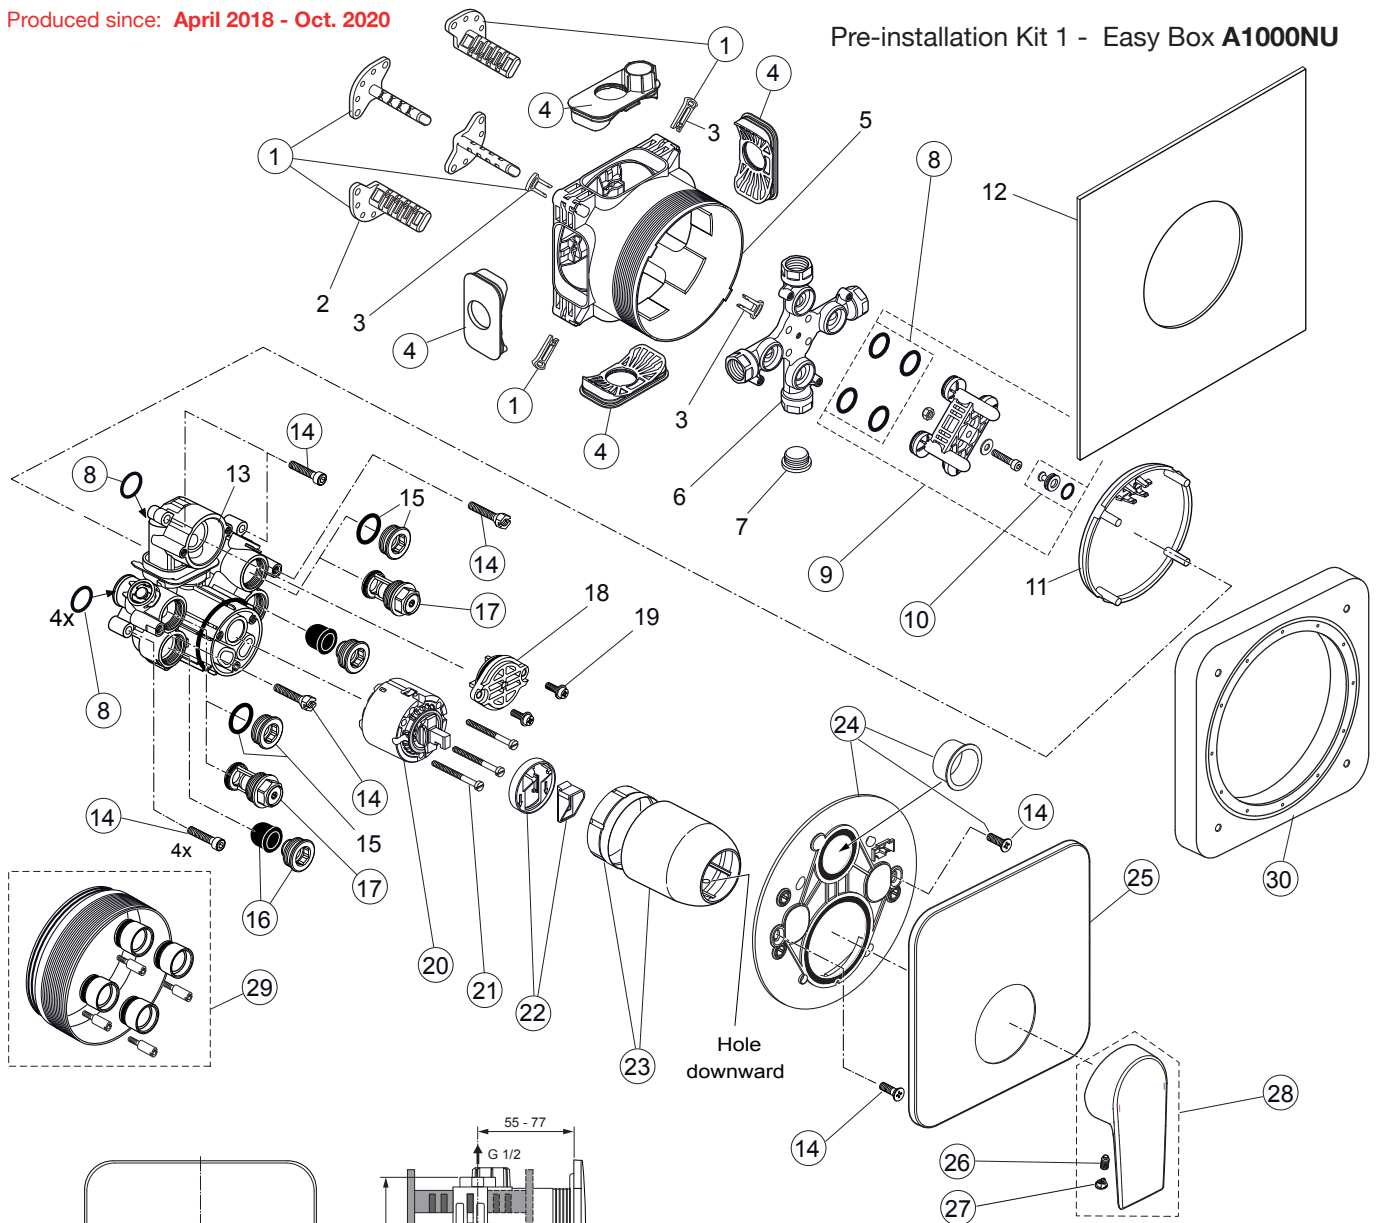

Produced since: April 2018 - Oct. 2020

Pre-installation Kit 1 - Easy Box A1000NU

Body and Designparts Kit 2 - A7123AA