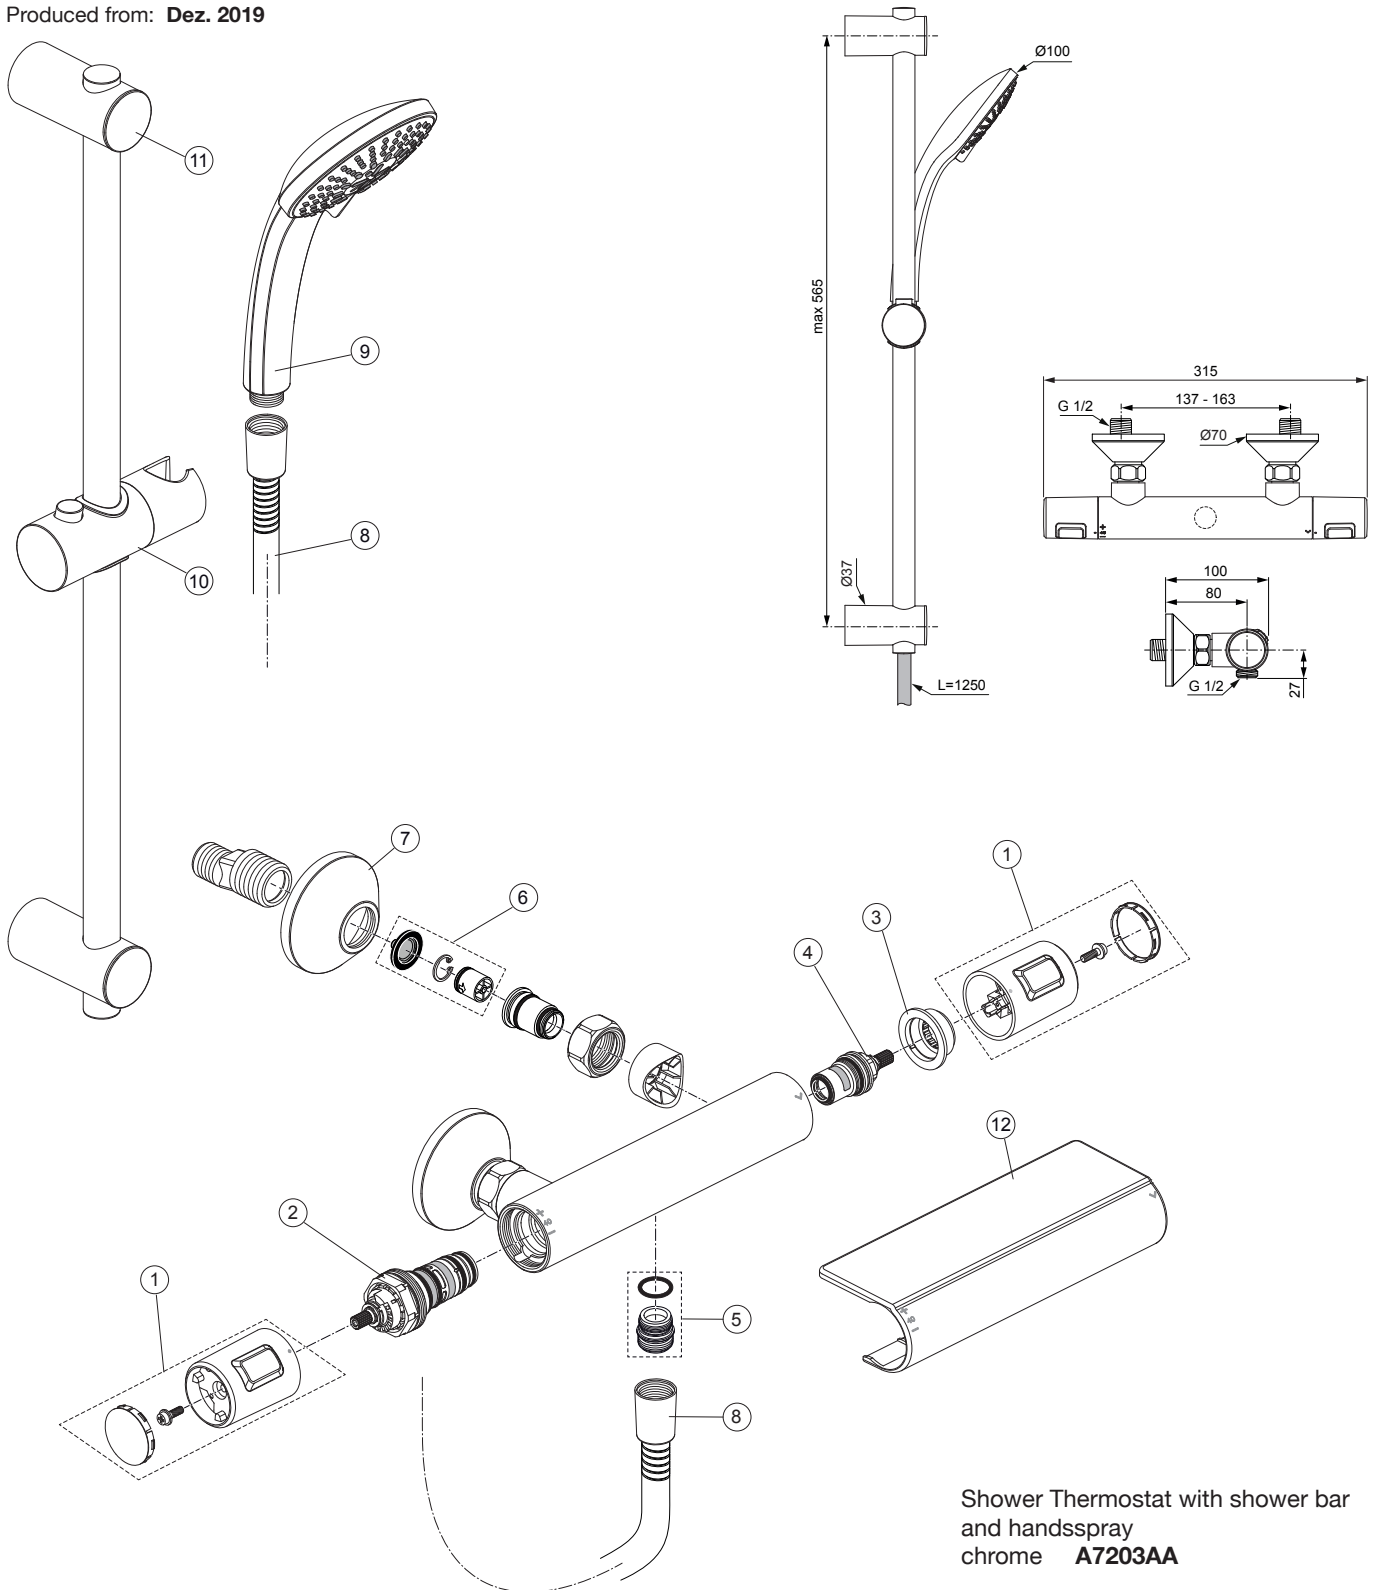

Produced from: Dez. 2019

Shower Thermostat with shower bar and handspray
chrome **A7203AA**

Pos.	Description	Part-Number	Qty.	Pos.	Description	Part-Number	Qty.
1	Handle cpl.	A 861 370 AA	1 Set	12	Warp over shelf	A 7215 AA	1 pcs
2	Thermostatic Cartridge cpl.	A 861 371 NU	1 pcs				
3	Stopring	A 861 373 NU	1 pcs				
4	Cartridge G1/2 180° cpl.	A 861 245 NU*	1 Set				
5	Nipple G1/2 outside cpl.	A 861 374 NU	1 Set				
6	Non-return valve	A 861 372 NU	1 Set				
7	Escutcheon	A 960 914 AA	1 pcs				
8	Shower hose 1250 mm	A 3306 AA	1 pcs				
9	Handspray 3Func. Ø100	B 9403 AA	1 pcs				
10	Slider & holder f. handshr.	B 960 976 AA	1 pcs				
11	Wall fixation complete	B 960 972 AA	2 pcs				

*Universal set (not all parts needed)