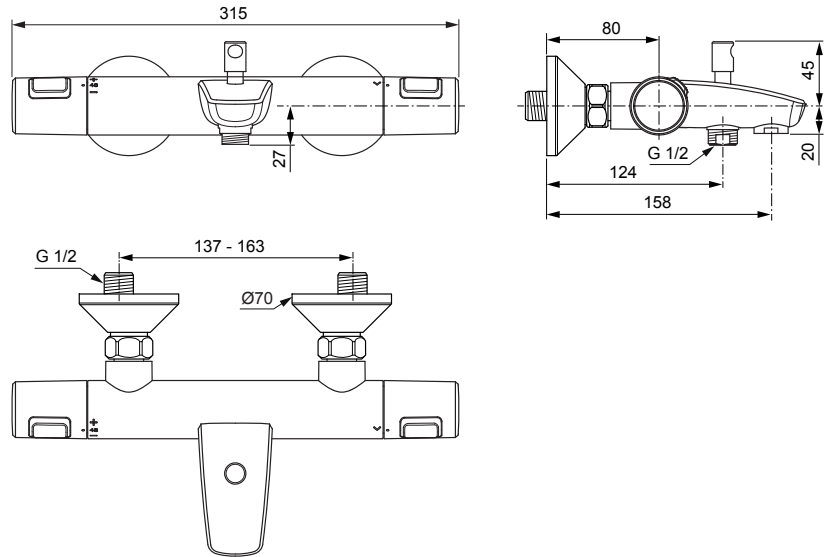

Ceratherm T25 A7206 ..

Produced from: Dez. 2019

Shower Thermostat
chrome **A7206AA**

Pos.	Description	Part-Number	Qty.	Pos.	Description	Part-Number	Qty.
1	Handle cpl.	A 861 370 AA	1 Set				
2	Thermostatic Cartridge cpl.	A 861 371 NU	1 pcs				
3	Stopring	A 861 373 NU	1 pcs				
4	Cartridge G1/2 180° cpl.	A 861 245 NU*	1 Set				
5	Connection nipple cpl.	A 861 381 NU	1 Set				
6	Diverter complete	A 860 780 AA	1 pcs				
7	Aerator	A 963 181 NU	1 pcs				
8	Pull knob	B 960 486 AA	1 pcs				
9	Non-return valve	A 861 372 NU	1 Set				
10	Escutcheon	A 960 914 AA	1 pcs				

*Universal set (not all parts needed)