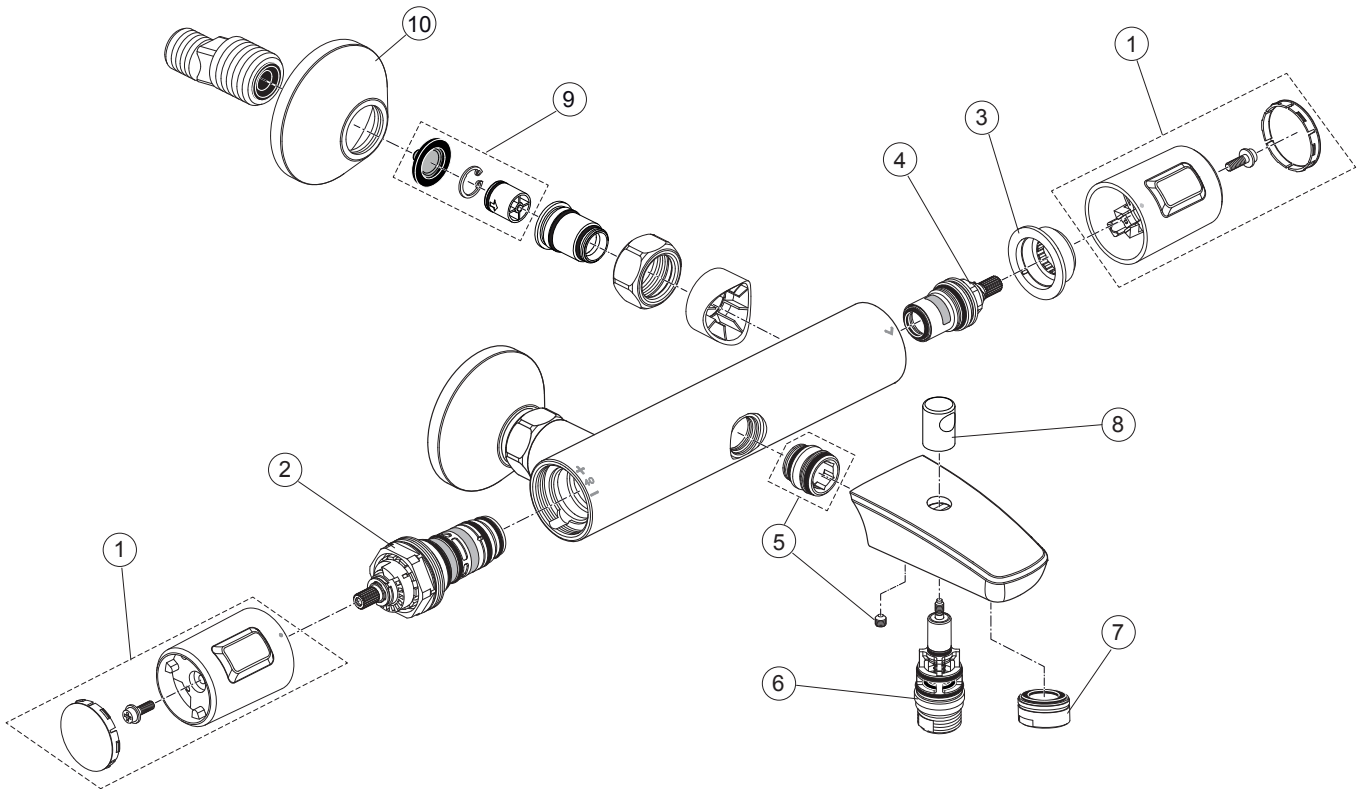

Ceratherm T25 A7206 ..

Produced from: Dez. 2019

Shower Thermostat
chrome **A7206AA**

Pos.	Description	Part-Number	Qty.	Pos.	Description	Part-Number	Qty.
1	Handle cpl.	A 861 370 AA	1 Set				
2	Thermostatic Cartridge cpl.	A 861 371 NU	1 pcs				
3	Stopring	A 861 373 NU	1 pcs				
4	Cartridge G1/2 180° cpl.	A 861 245 NU*	1 Set				
5	Connection nipple cpl.	A 861 381 NU	1 Set				
6	Diverter complete	A 860 780 AA	1 pcs				
7	Aerator	A 963 181 NU	1 pcs				
8	Pull knob	B 960 486 AA	1 pcs				
9	Non-return valve	A 861 372 NU	1 Set				
10	Escutcheon	A 960 914 AA	1 pcs				

*Universal set (not all parts needed)