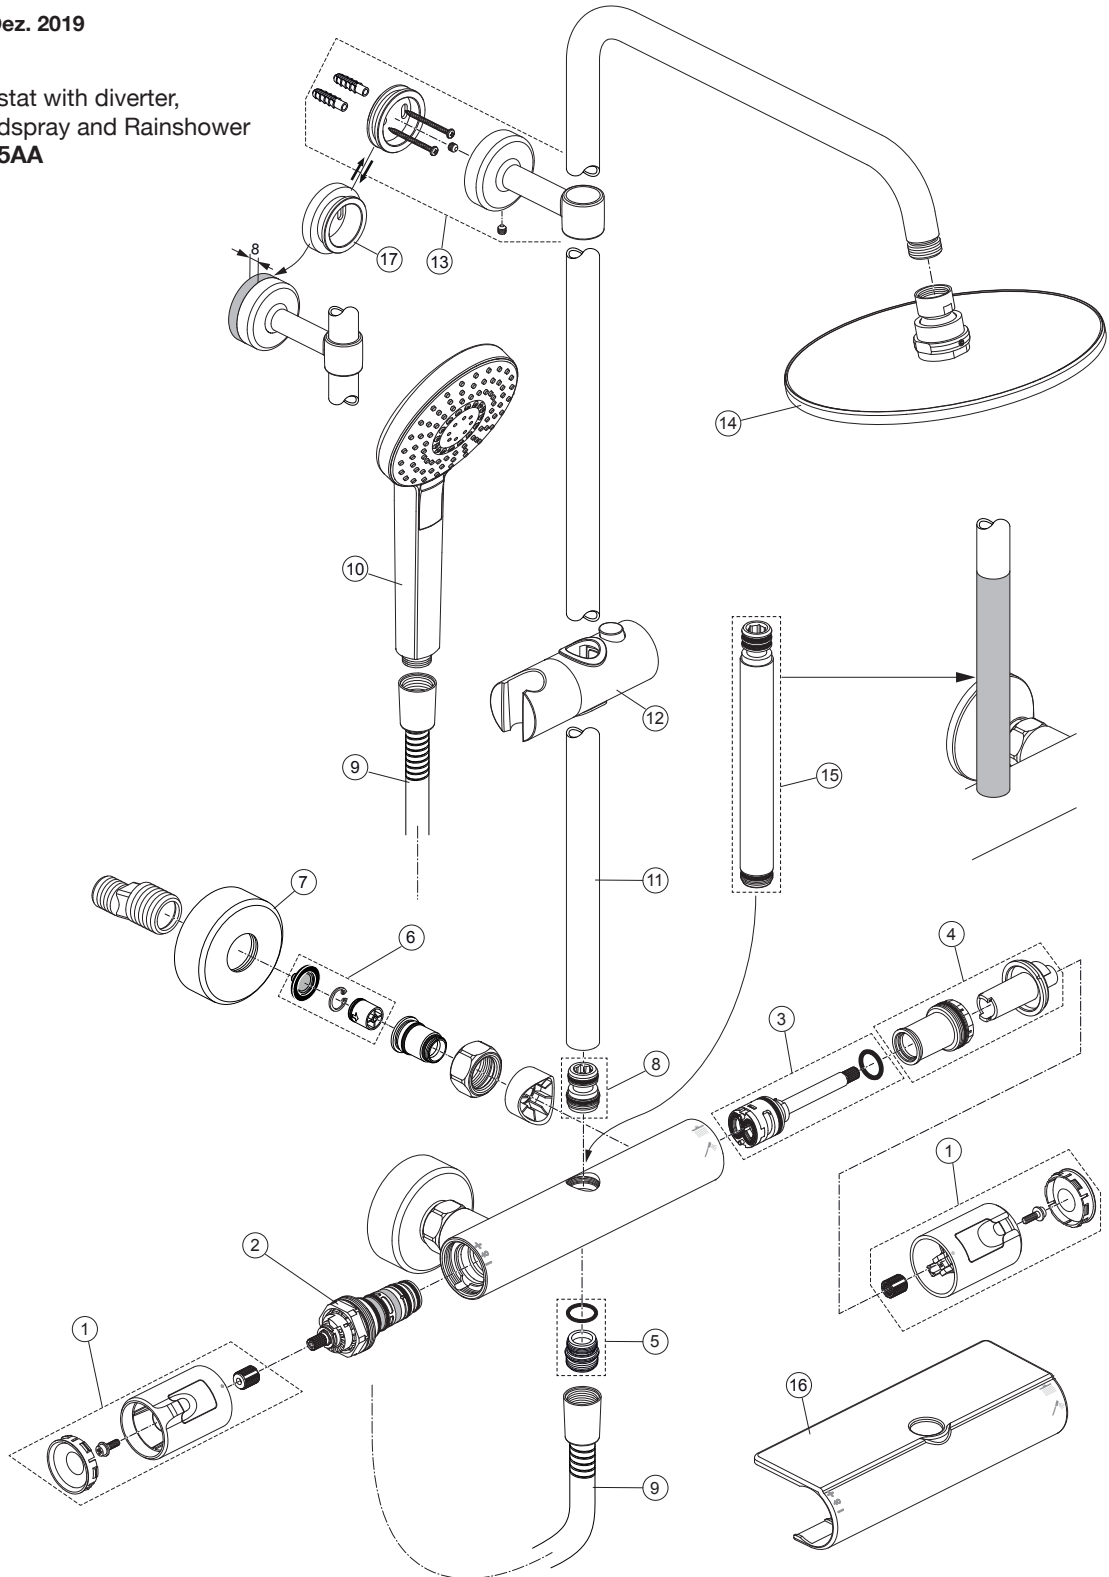

Produced from: Dez. 2019

Shower Thermostat with diverter,
shower bar, handspray and Rainshower
chrome **A7225AA**

Pos.	Description	Part-Number	Qty.	Pos.	Description	Part-Number	Qty.
1	Handle cpl.	A 861 382 AA	1 Set	12	Slider & holder f. handshr.	B 960 976 AA	1 Set
2	Thermostatic Cartridge cpl.	A 861 371 NU	1 pcs	13	Wall fixation complete	A 861 331 AA	1 pcs
3	Stop valve with diverter	A 861 375 NU	1 Set	14	Headshower Ø200 mm	B 9442 AA	1 pcs
4	Thread ring + stopring cpl.	A 861 376 NU	1 Set	15	Extension kit 150mm long	A 861 379 AA	1 Set
5	Nipple G1/2 outside cpl.	A 861 374 NU	1 Set		Extension kit 300mm long	A 861 380 AA	1 Set
6	Non-return valve	A 861 372 NU	1 Set	16	Warp over shelf	A 861 383 AA	1 pcs
7	Escutcheon	B 960 242 AA	1 pcs	17	Fixing plate extension 8mm	A 861 508 AA	1 pcs
8	Connection nipple cpl.	A 861 385 NU	1 Set				
9	Shower hose 1750 mm	A 4109 AA	1 pcs				
10	Handspray Ø110-3F-8l/min	B 2231 AA	1 pcs				
11	Shower bar 1100 mm	A 861 377 AA	1 pcs				
	Shower bar 1000 mm	A 861 330 AA	1 pcs				