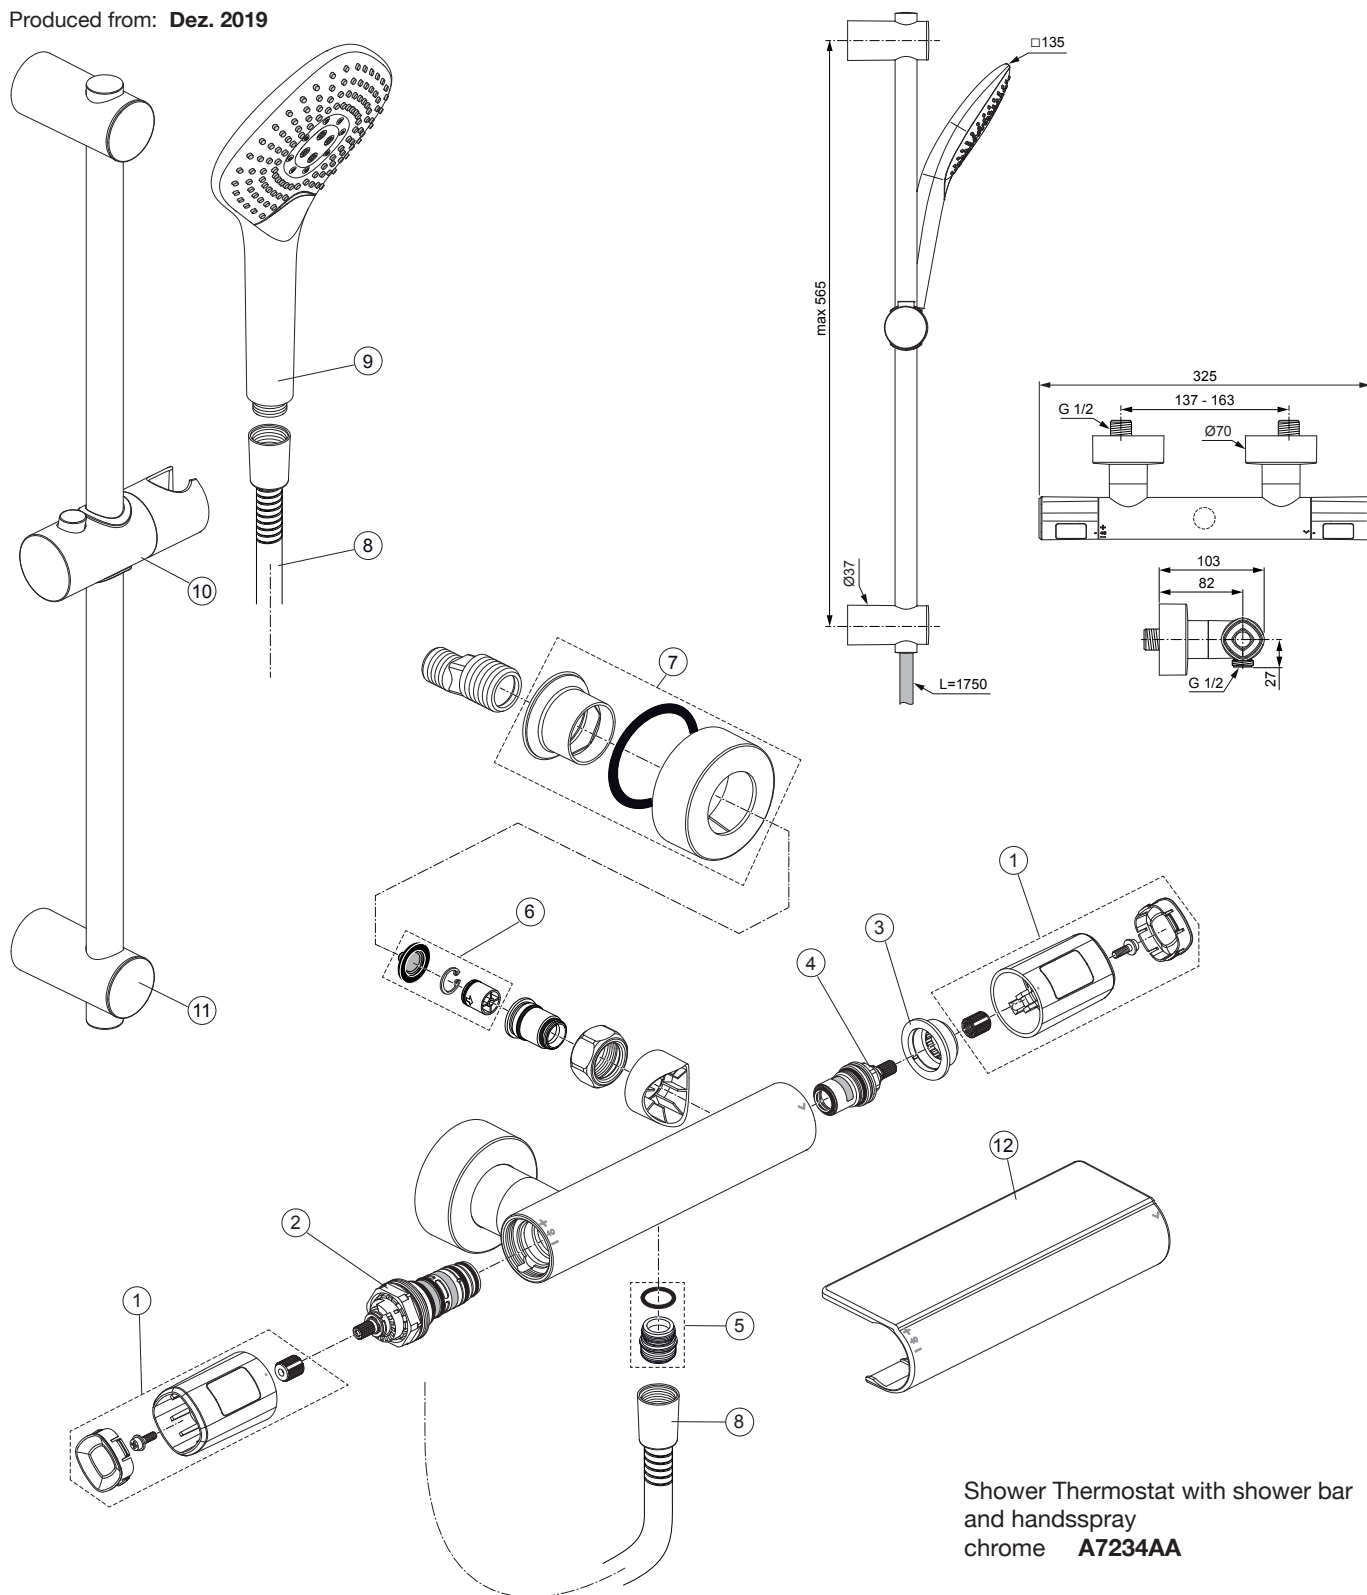

Ceratherm T100 A7234..

Ideal Standard

Produced from: Dez. 2019

Shower Thermostat with shower bar and handspray
chrome **A7234AA**

Pos.	Description	Part-Number	Qty.	Pos.	Description	Part-Number	Qty.
1	Handle cpl.	A 861 386 AA	1 Set	12	Warp over shelf	A 7215 AA	1 pcs
2	Thermostatic Cartridge cpl.	A 861 371 NU	1 pcs				
3	Stopping	A 861 373 NU	1 pcs				
4	Cartridge G1/2 180° cpl.	A 861 245 NU*	1 Set				
5	Nipple G1/2 outside cpl.	A 861 374 NU	1 Set				
6	Non-return valve	A 861 372 NU	1 Set				
7	Escutcheon cpl.	B 961 016 AA	2 Set				
8	Shower hose 1750 mm	A 4109 AA	1 pcs				
9	Handspray 3Func. □135	B 1760 AA	1 pcs				
10	Slider & holder f. handshr.	B 960 976 AA	1 pcs				
11	Wall fixation complete	B 960 972 AA	2 pcs				

*Universal set (not all parts needed)

Ceratherm T100