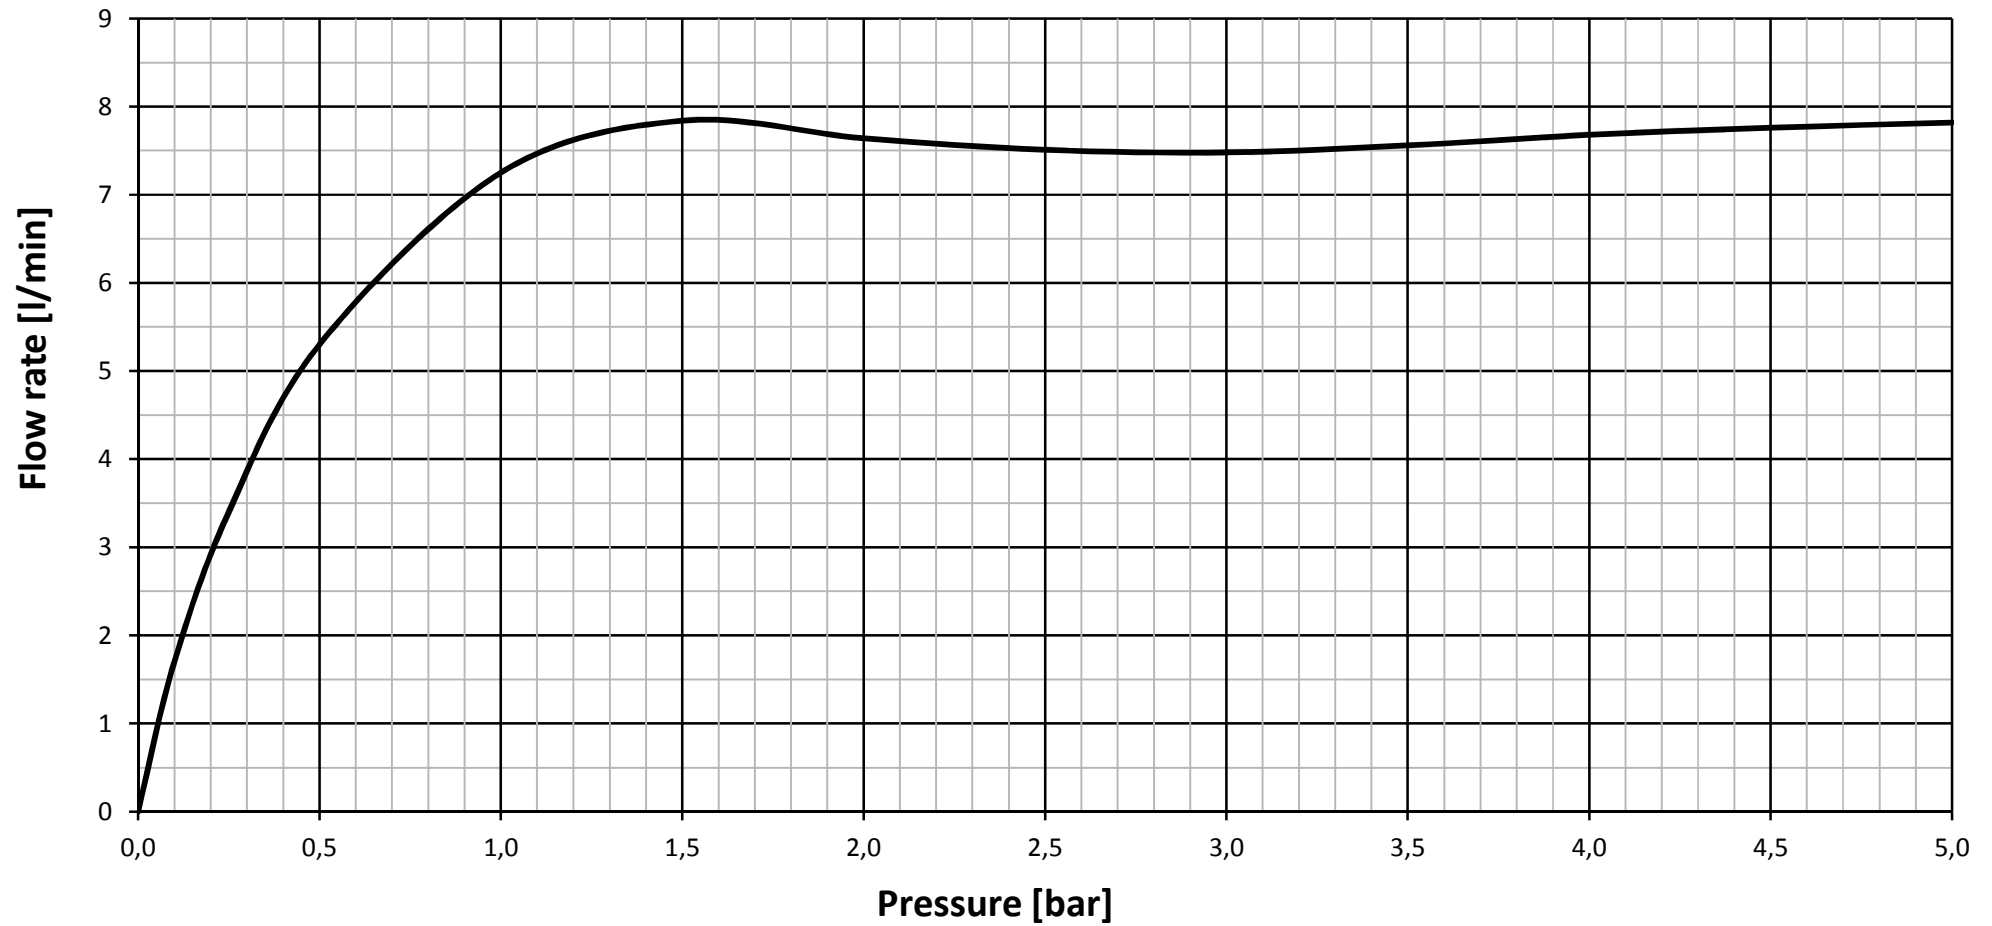

A7235AA - outlet series

— Flow rate in mixed water position