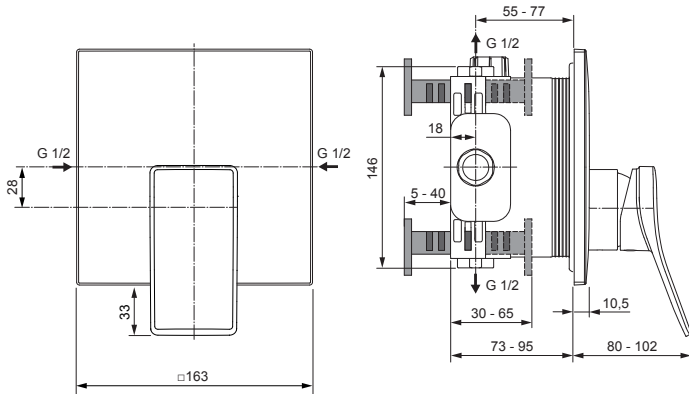

Replace **XX** with the appropriate finish code

Chrome = AA   Silver Storm = GN   Gold = A2   Magnetic Grey = A5

Example spare part order:

A 861 441 AA in Chrome

Pos.	Description	Part-Number	Qty.	Pos.	Description	Part-Number	Qty.
1	Install. depth adjust.	A 963 131 NU	1 Set	14	Lever cpl.	A 861 443 XX	1 Set
2	Side sealing	A 963 132 NU	1 Set	15	Extension kit 20mm	A 960 704 NU	1 Set
3	Flushing device cpl.	A 963 146 NU	1 Set		Extension kit 40mm	A 962 476 NU	1 Set
4	Screw set complete	A 960 890 NU*	1 Set	16	Distanzframe 20mm	A 861 444 XX	1 Set
5	Low noise insert	A 960 891 NU	1 pcs				
6	Stop valve	A 960 706 NU	2 pcs				
8	Cartridge with ECO-kit	A 960 500 NU	1 Set				
9	Cover cap	A 861 441 XX	1 pcs				
11	Escutcheon holder cpl.	A 860 897 NU	1 Set				
12	Escutcheon w Logo	A 861 442 XX	1 pcs				

*Universal set (not all parts needed)