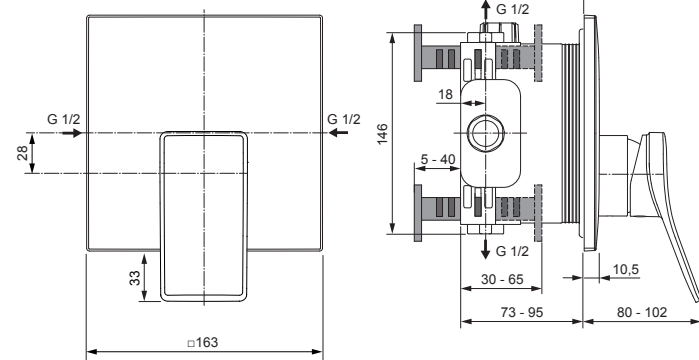

Replace XX with the appropriate finish code

Chrome = AA   Silver Storm = GN   Gold = A2   Magnetic Grey = A5

Example spare part order:

A 861 441 AA in Chrome

Pos.	Description	Part-Number	Qty.	Pos.	Description	Part-Number	Qty.
1	Install. depth adjust.	A 963 131 NU	1 Set	13	Escutcheon w Logo	A 861 442 XX	1 pcs
2	Side sealing	A 963 132 NU	1 Set	15	Lever cpl.	A 861 443 XX	1 Set
3	O-ring Ø 17 x 2,5	A 963 143 NU	1 Set	16	Extension kit 20mm	A 960 704 NU	1 Set
4	Flushing device cpl.	A 963 146 NU	1 Set		Extension kit 40mm	A 962 476 NU	1 Set
5	Screw set complete	A 960 890 NU*	1 Set	17	Distanzframe 20mm	A 861 444 XX	1 Set
6	Low noise insert	A 960 891 NU	1 pcs	*Universal set (not all parts needed)			
7	Stop valve	A 960 706 NU	2 pcs				
9	Cartridge with ECO-kit	A 960 500 NU	1 Set				
10	Cover cap	A 861 441 XX	1 pcs				
12	Escutcheon holder cpl.	A 860 897 NU	1 Set