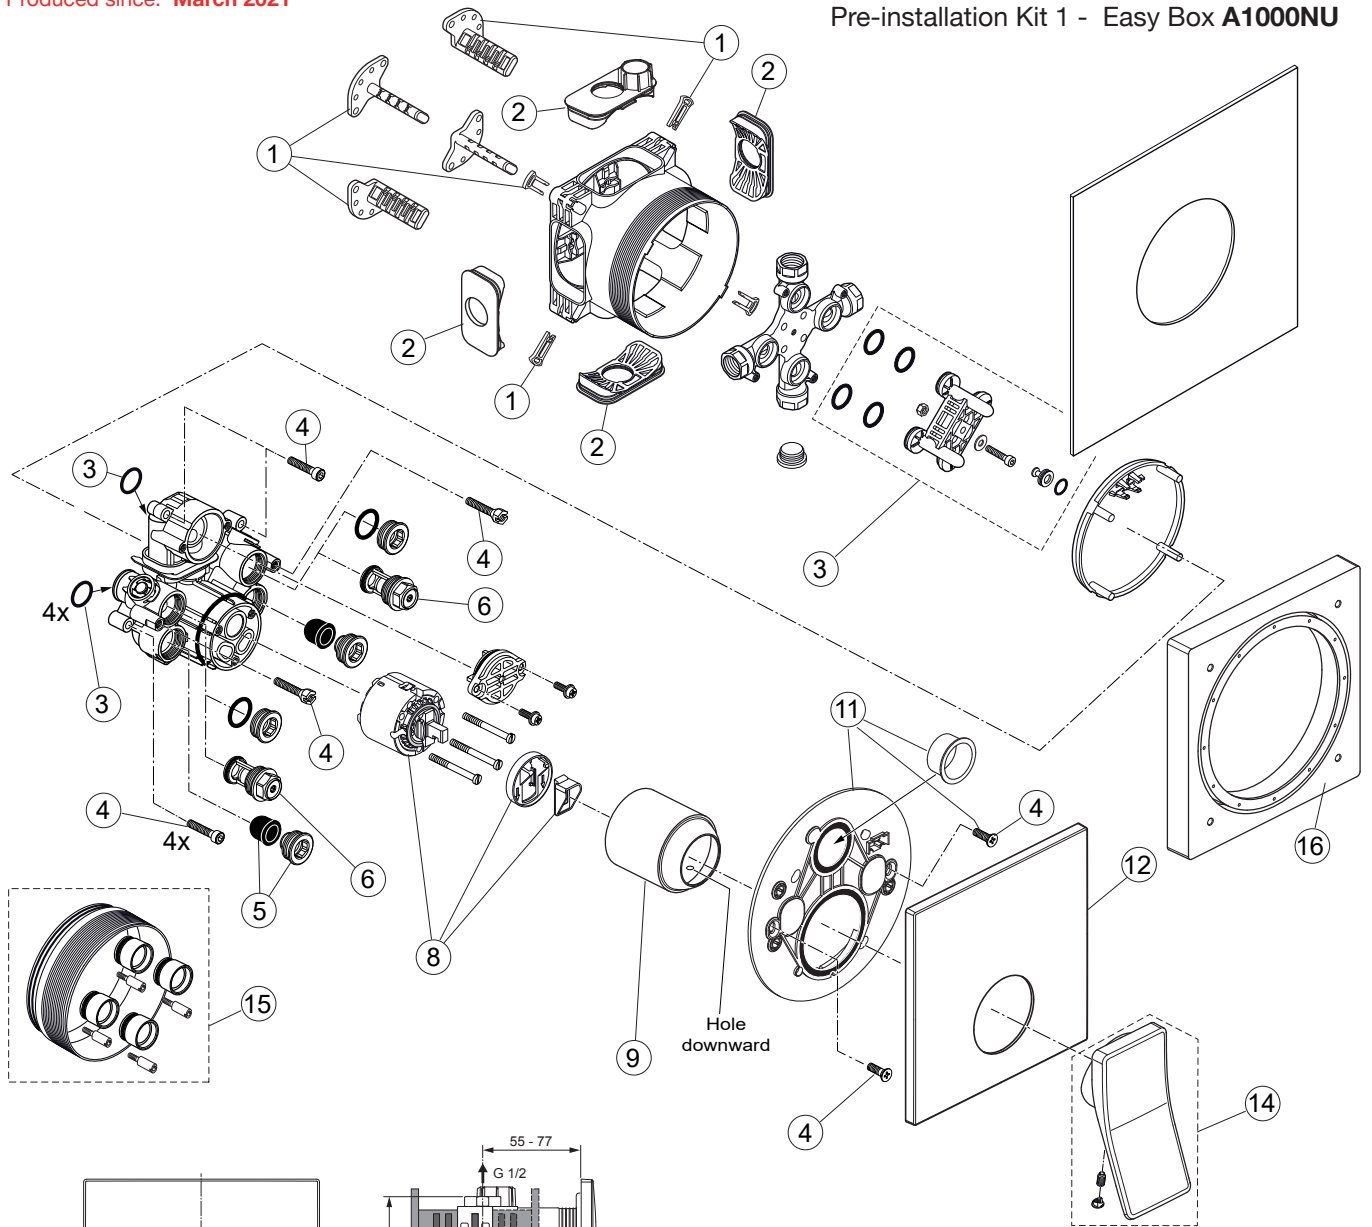

Produced since: **March 2021**

Pre-installation Kit 1 - Easy Box **A1000NU**

Body and Designparts Kit 2 - **A7373AA**