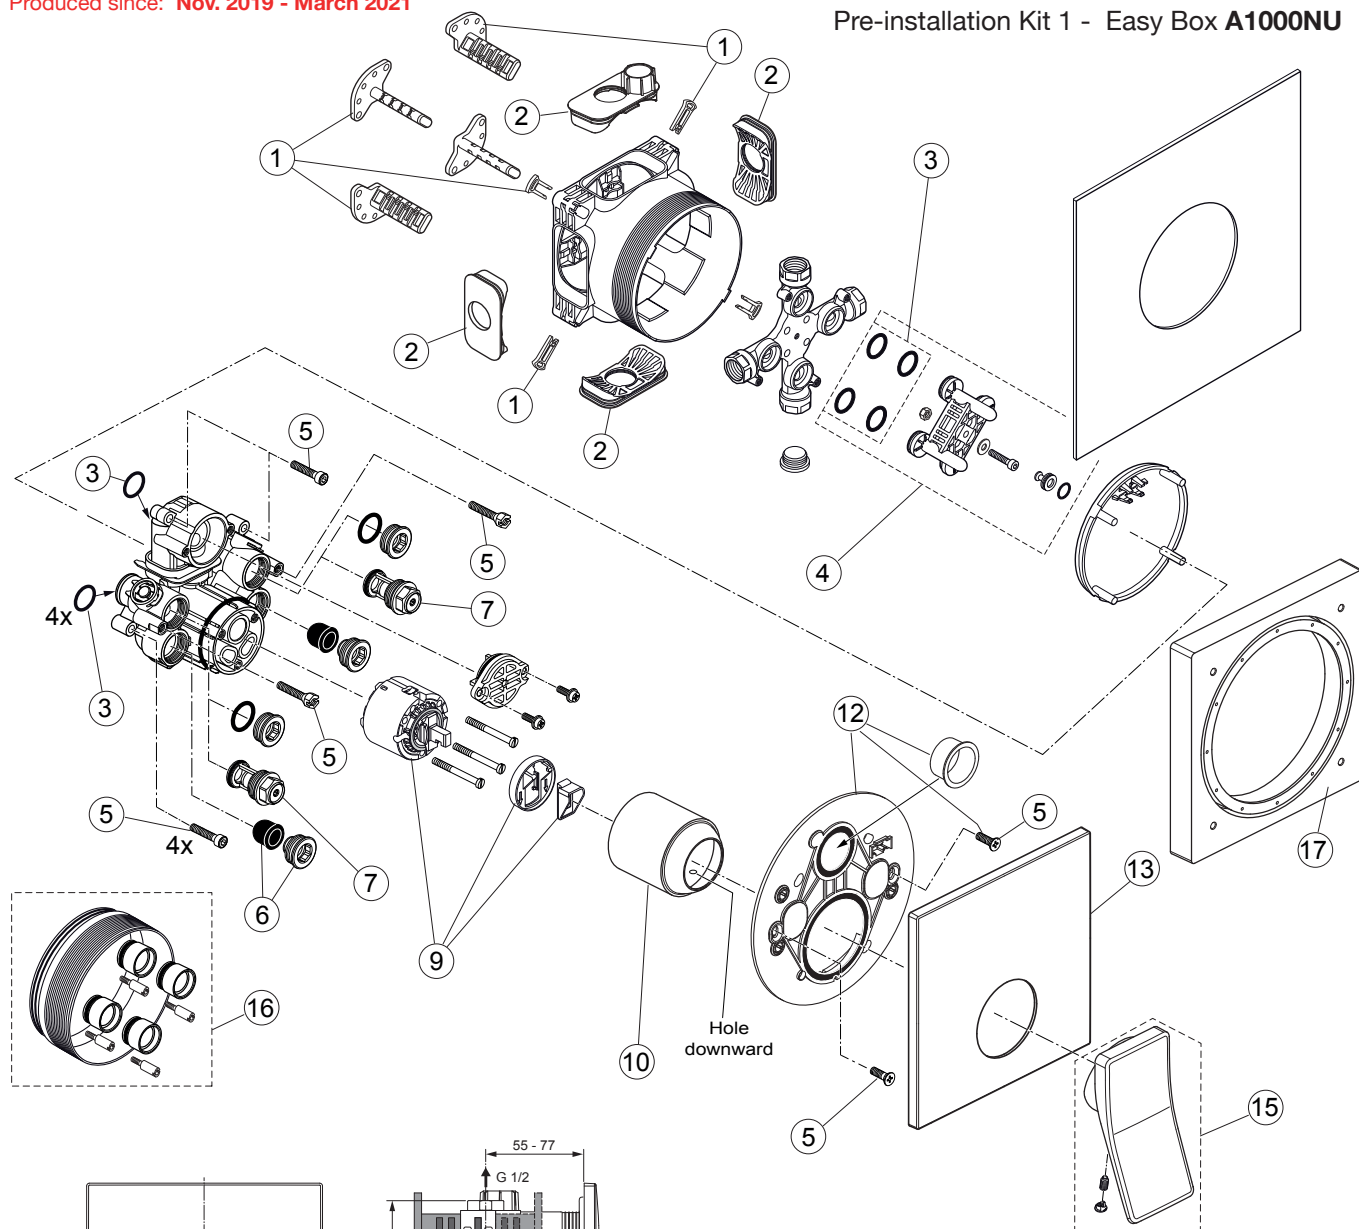

Conca

A7373..

Ideal Standard

Produced since: Nov. 2019 - March 2021

Pre-installation Kit 1 - Easy Box A1000NU

Body and Designparts Kit 2 - A7373AA