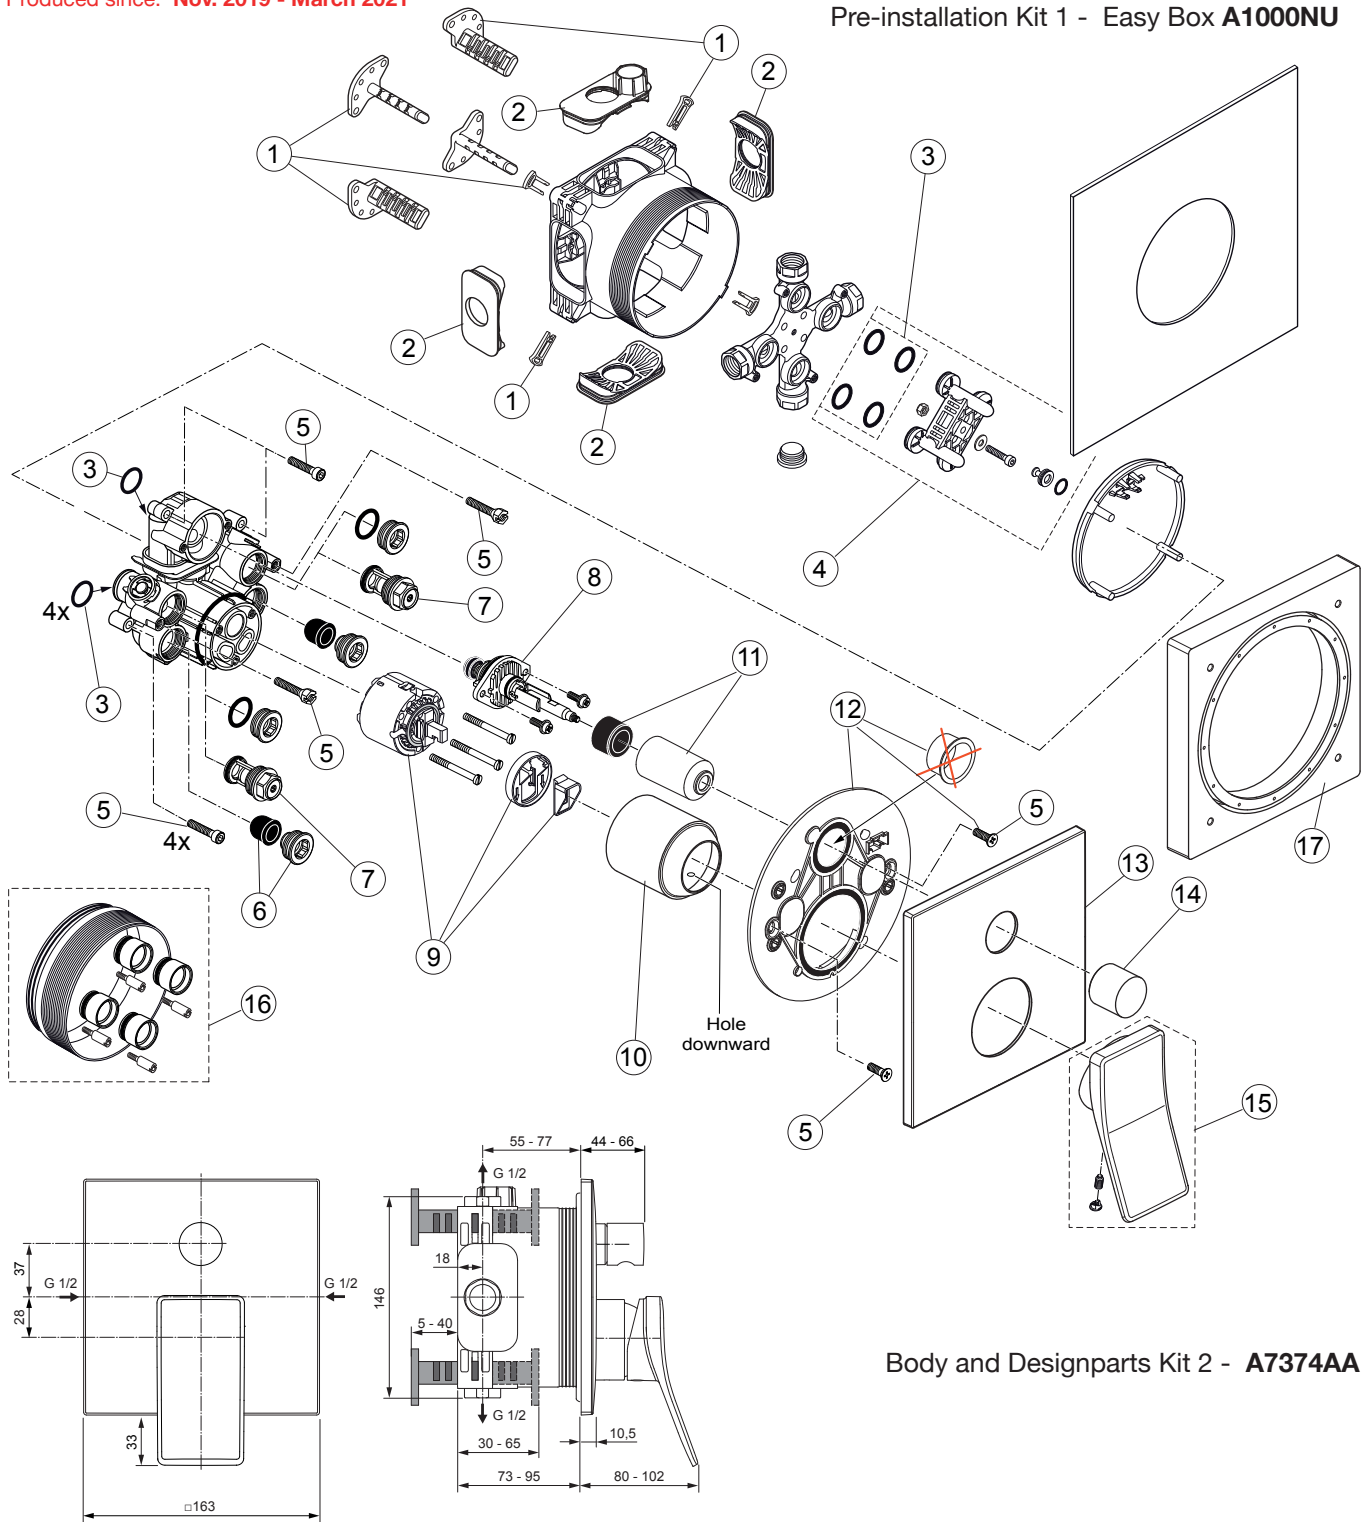

Produced since: Nov. 2019 - March 2021

Pre-installation Kit 1 - Easy Box A1000NU

Body and Designparts Kit 2 - A7374AA

Replace XX with the appropriate finish code

Chrome = AA Silver Storm = GN Gold = A2 Magnetic Grey = A5

Example spare part order:

A 861 441 AA in Chrome

Pos.	Description	Part-Number	Qty.	Pos.	Description	Part-Number	Qty.
1	Install. depth adjust.	A 963 131 NU	1 Set	11	Cover / Cap for diverter	A 860 902 XX	1 pcs
2	Side sealing	A 963 132 NU	1 Set	12	Escutcheon holder cpl.	A 860 897 NU	1 Set
3	O-ring Ø 17 x 2,5	A 963 143 NU	1 Set	13	Escutcheon w Logo	A 861 445 XX	1 pcs
4	Flushing device cpl.	A 963 146 NU	1 Set	14	Pull knob	A 860 901 XX	1 pcs
5	Screw set complete	A 960 890 NU*	1 Set	15	Lever cpl.	A 861 443 XX	1 Set
6	Low noise insert	A 960 891 NU	1 pcs	16	Extension kit 20mm	A 960 704 NU	1 Set
7	Stop valve	A 960 706 NU	2 pcs		Extension kit 40mm	A 962 476 NU	1 Set
8	Diverter complete	A 963 443 NU	1 pcs	17	Distanzframe 20mm	A 861 444 XX	1 Set
9	Cartridge with ECO-kit	A 960 500 NU	1 Set				
10	Cover cap	A 861 441 XX	1 pcs				

*Universal set (not all parts needed)