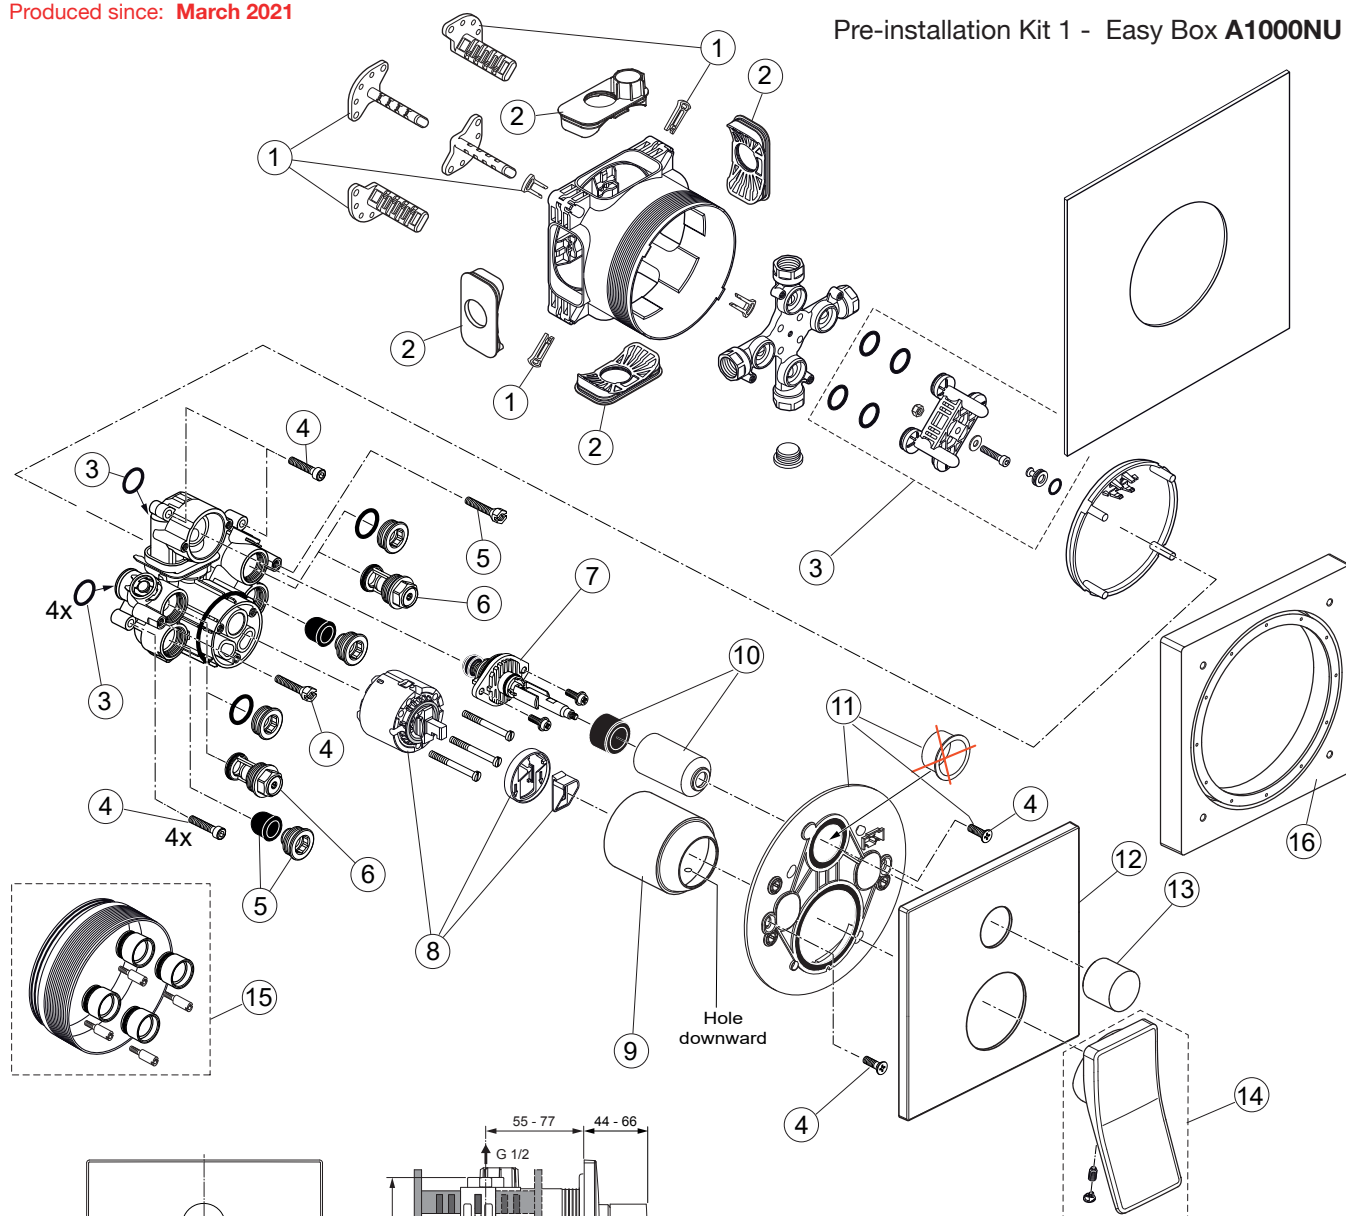

Conca

A7374..

Ideal Standard

Produced since: **March 2021**

Pre-installation Kit 1 - Easy Box A1000NU

Body and Designparts Kit 2 - A7374AA

Replace XX with the appropriate finish code

Chrome = AA Silver Storm = GN Gold = A2 Magnetic Grey = A5

Example spare part order:

A 861 441 AA in Chrome

Pos.	Description	Part-Number	Qty.	Pos.	Description	Part-Number	Qty.
1	Install. depth adjust.	A 963 131 NU	1 Set	13	Pull knob	A 860 901 XX	1 pcs
2	Side sealing	A 963 132 NU	1 Set	14	Lever cpl.	A 861 443 XX	1 Set
3	Flushing device cpl.	A 963 146 NU	1 Set	15	Extension kit 20mm	A 960 704 NU	1 Set
4	Screw set complete	A 960 890 NU*	1 Set		Extension kit 40mm	A 962 476 NU	1 Set
5	Low noise insert	A 960 891 NU	1 pcs	16	Distanzframe 20mm	A 861 444 XX	1 Set
6	Stop valve	A 960 706 NU	2 pcs				
7	Diverter complete	A 963 443 NU	1 pcs				
8	Cartridge with ECO-kit	A 960 500 NU	1 Set				
9	Cover cap	A 861 441 XX	1 pcs				
10	Cover / Cap for diverter	A 860 902 XX	1 pcs				
11	Escutcheon holder cpl.	A 860 897 NU	1 Set				
12	Escutcheon w Logo	A 861 445 XX	1 pcs				

Example spare part order:

A 861 441 AA in Chrome

Pos.	Description	Part-Number	Qty.	Pos.	Description	Part-Number	Qty.
1	Install. depth adjust.	A 963 131 NU	1 Set	11	Cover / Cap for diverter	A 860 902 XX	1 pcs
2	Side sealing	A 963 132 NU	1 Set	12	Escutcheon holder cpl.	A 860 897 NU	1 Set
3	O-ring Ø 17 x 2,5	A 963 143 NU	1 Set	13	Escutcheon w Logo	A 861 445 XX	1 pcs
4	Flushing device cpl.	A 963 146 NU	1 Set	14	Pull knob	A 860 901 XX	1 pcs
5	Screw set complete	A 960 890 NU*	1 Set	15	Lever cpl.	A 861 443 XX	1 Set
6	Low noise insert	A 960 891 NU	1 pcs	16	Extension kit 20mm	A 960 704 NU	1 Set
7	Stop valve	A 960 706 NU	2 pcs		Extension kit 40mm	A 962 476 NU	1 Set
8	Diverter complete	A 963 443 NU	1 pcs	17	Distanzframe 20mm	A 861 444 XX	1 Set
9	Cartridge with ECO-kit	A 960 500 NU	1 Set				
10	Cover cap	A 861 441 XX	1 pcs				