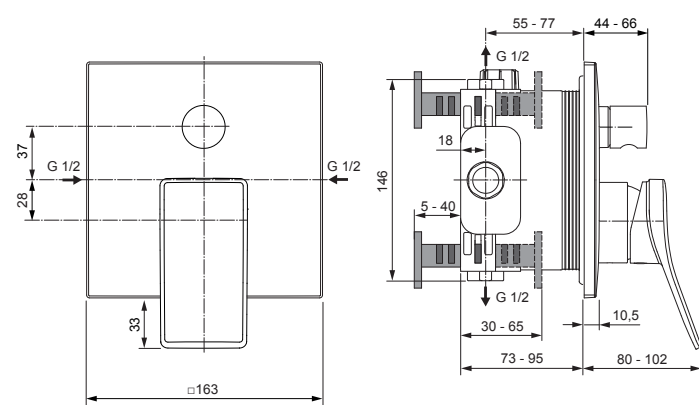

Conca

A7374..

Ideal Standard

Produced since: **March 2021**

Pre-installation Kit 1 - Easy Box A1000NU

Body and Designparts Kit 2 - A7374AA

Replace XX with the appropriate finish code

Chrome = AA Silver Storm = GN Gold = A2 Magnetic Grey = A5

Example spare part order:

A 861 441 AA in Chrome

Pos.	Description	Part-Number	Qty.	Pos.	Description	Part-Number	Qty.
1	Install. depth adjust.	A 963 131 NU	1 Set	13	Pull knob	A 860 901 XX	1 pcs
2	Side sealing	A 963 132 NU	1 Set	14	Lever cpl.	A 861 443 XX	1 Set
3	Flushing device cpl.	A 963 146 NU	1 Set	15	Extension kit 20mm	A 960 704 NU	1 Set
4	Screw set complete	A 960 890 NU*	1 Set		Extension kit 40mm	A 962 476 NU	1 Set
5	Low noise insert	A 960 891 NU	1 pcs	16	Distanzframe 20mm	A 861 444 XX	1 Set
6	Stop valve	A 960 706 NU	2 pcs				
7	Diverter complete	A 963 443 NU	1 pcs				
8	Cartridge with ECO-kit	A 960 500 NU	1 Set				
9	Cover cap	A 861 441 XX	1 pcs				
10	Cover / Cap for diverter	A 860 902 XX	1 pcs				
11	Escutcheon holder cpl.	A 860 897 NU	1 Set				
12	Escutcheon w Logo	A 861 445 XX	1 pcs				

Example spare part order:

A 861 441 AA in Chrome

Pos.	Description	Part-Number	Qty.	Pos.	Description	Part-Number	Qty.
1	Install. depth adjust.	A 963 131 NU	1 Set	11	Cover / Cap for diverter	A 860 902 XX	1 pcs
2	Side sealing	A 963 132 NU	1 Set	12	Escutcheon holder cpl.	A 860 897 NU	1 Set
3	O-ring Ø 17 x 2,5	A 963 143 NU	1 Set	13	Escutcheon w Logo	A 861 445 XX	1 pcs
4	Flushing device cpl.	A 963 146 NU	1 Set	14	Pull knob	A 860 901 XX	1 pcs
5	Screw set complete	A 960 890 NU*	1 Set	15	Lever cpl.	A 861 443 XX	1 Set
6	Low noise insert	A 960 891 NU	1 pcs	16	Extension kit 20mm	A 960 704 NU	1 Set
7	Stop valve	A 960 706 NU	2 pcs		Extension kit 40mm	A 962 476 NU	1 Set
8	Diverter complete	A 963 443 NU	1 pcs	17	Distanzframe 20mm	A 861 444 XX	1 Set
9	Cartridge with ECO-kit	A 960 500 NU	1 Set				
10	Cover cap	A 861 441 XX	1 pcs				