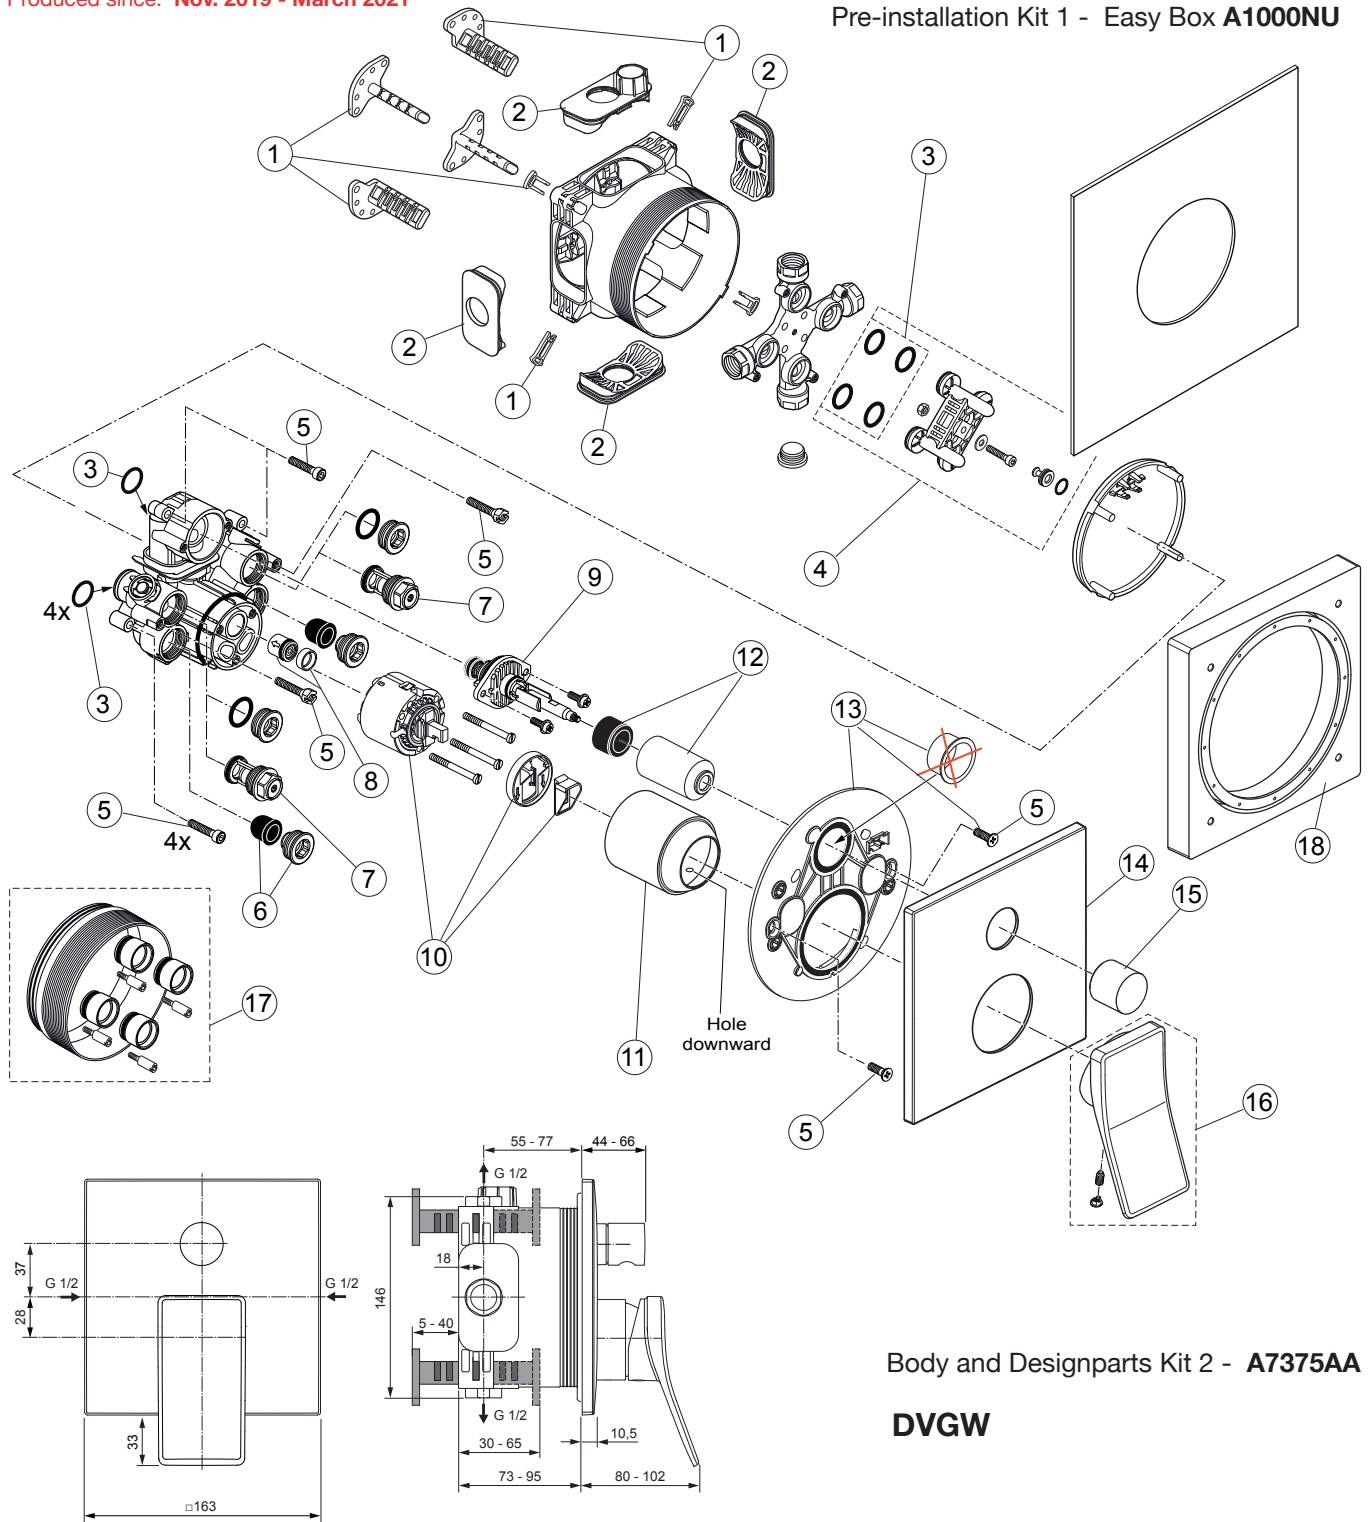

Example spare part order:

A 861 441 AA in Chrome

Pos.	Description	Part-Number	Qty.	Pos.	Description	Part-Number	Qty.
1	Install. depth adjust.	A 963 131 NU	1 Set	11	Cover / Cap for diverter	A 860 902 XX	1 pcs
2	Side sealing	A 963 132 NU	1 Set	12	Escutcheon holder cpl.	A 860 897 NU	1 Set
3	Flushing device cpl.	A 963 146 NU	1 Set	13	Escutcheon w Logo	A 861 445 XX	1 pcs
4	Screw set complete	A 960 890 NU*	1 Set	14	Pull knob	A 860 901 XX	1 pcs
5	Low noise insert	A 960 891 NU	1 pcs	15	Lever cpl.	A 861 443 XX	1 Set
6	Stop valve	A 960 706 NU	2 pcs	16	Extension kit 20mm	A 960 704 NU	1 Set
7	Non-return valve + ring	A 962 866 NU	1 Set		Extension kit 40mm	A 962 476 NU	1 Set
8	Diverter complete	A 963 443 NU	1 pcs	17	Distanzframe 20mm	A 861 444 XX	1 Set
9	Cartridge with ECO-kit	A 960 500 NU	1 Set				
10	Cover cap	A 861 441 XX	1 pcs				

*Universal set (not all parts needed)

Produced since: **Nov. 2019 - March 2021**

Pre-installation Kit 1 - Easy Box **A1000NU**

Body and Designparts Kit 2 - **A7375AA**

DVGW

Replace XX with the appropriate finish code

Chrome = AA Silver Storm = GN Gold = A2 Magnetic Grey = A5

Example spare part order:

A 861 441 AA in Chrome

Pos.	Description	Part-Number	Qty.	Pos.	Description	Part-Number	Qty.
1	Install. depth adjust.	A 963 131 NU	1 Set	11	Cover cap	A 861 441 XX	1 pcs
2	Side sealing	A 963 132 NU	1 Set	12	Cover / Cap for diverter	A 860 902 XX	1 pcs
3	O-ring Ø 17 x 2,5	A 963 143 NU	1 Set	13	Escutcheon holder cpl.	A 860 897 NU	1 Set
4	Flushing device cpl.	A 963 146 NU	1 Set	14	Escutcheon w Logo	A 861 445 XX	1 pcs
5	Screw set complete	A 960 890 NU*	1 Set	15	Pull knob	A 860 901 XX	1 pcs
6	Low noise insert	A 960 891 NU	1 pcs	16	Lever cpl.	A 861 443 XX	1 Set
7	Stop valve	A 960 706 NU	2 pcs	17	Extension kit 20mm	A 960 704 NU	1 Set
8	Non-return valve + ring	A 962 866 NU	1 Set		Extension kit 40mm	A 962 476 NU	1 Set
9	Diverter complete	A 963 443 NU	1 pcs	18	Distanzframe 20mm	A 861 444 XX	1 Set
10	Cartridge with ECO-kit	A 960 500 NU	1 Set				