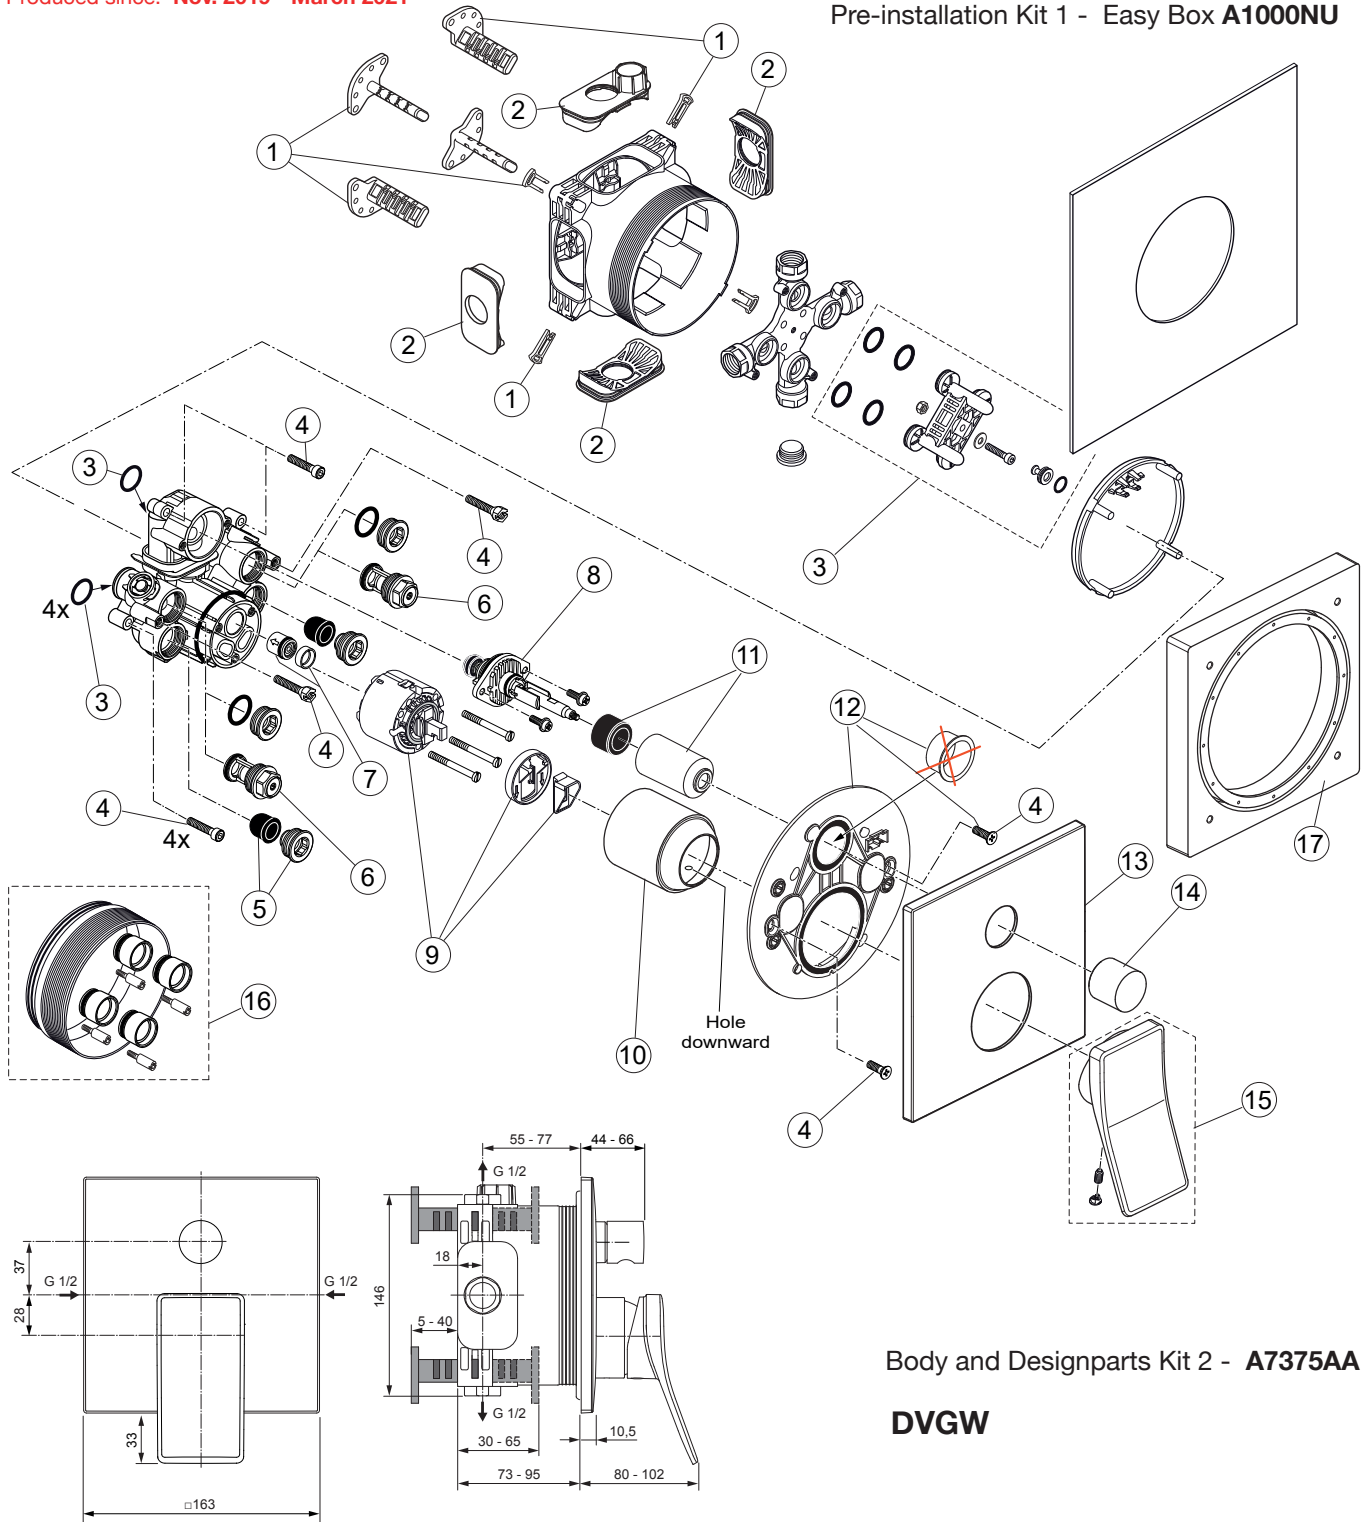

Produced since: **Nov. 2019 - March 2021**

Pre-installation Kit 1 - Easy Box **A1000NU**

Body and Designparts Kit 2 - **A7375AA**

DVGW

Replace XX with the appropriate finish code

Chrome = AA Silver Storm = GN Gold = A2 Magnetic Grey = A5

Example spare part order:

A 861 441 AA in Chrome

Pos.	Description	Part-Number	Qty.	Pos.	Description	Part-Number	Qty.
1	Install. depth adjust.	A 963 131 NU	1 Set	11	Cover / Cap for diverter	A 860 902 XX	1 pcs
2	Side sealing	A 963 132 NU	1 Set	12	Escutcheon holder cpl.	A 860 897 NU	1 Set
3	Flushing device cpl.	A 963 146 NU	1 Set	13	Escutcheon w Logo	A 861 445 XX	1 pcs
4	Screw set complete	A 960 890 NU*	1 Set	14	Pull knob	A 860 901 XX	1 pcs
5	Low noise insert	A 960 891 NU	1 pcs	15	Lever cpl.	A 861 443 XX	1 Set
6	Stop valve	A 960 706 NU	2 pcs	16	Extension kit 20mm	A 960 704 NU	1 Set
7	Non-return valve + ring	A 962 866 NU	1 Set		Extension kit 40mm	A 962 476 NU	1 Set
8	Diverter complete	A 963 443 NU	1 pcs	17	Distanzframe 20mm	A 861 444 XX	1 Set
9	Cartridge with ECO-kit	A 960 500 NU	1 Set				
10	Cover cap	A 861 441 XX	1 pcs				

*Universal set (not all parts needed)