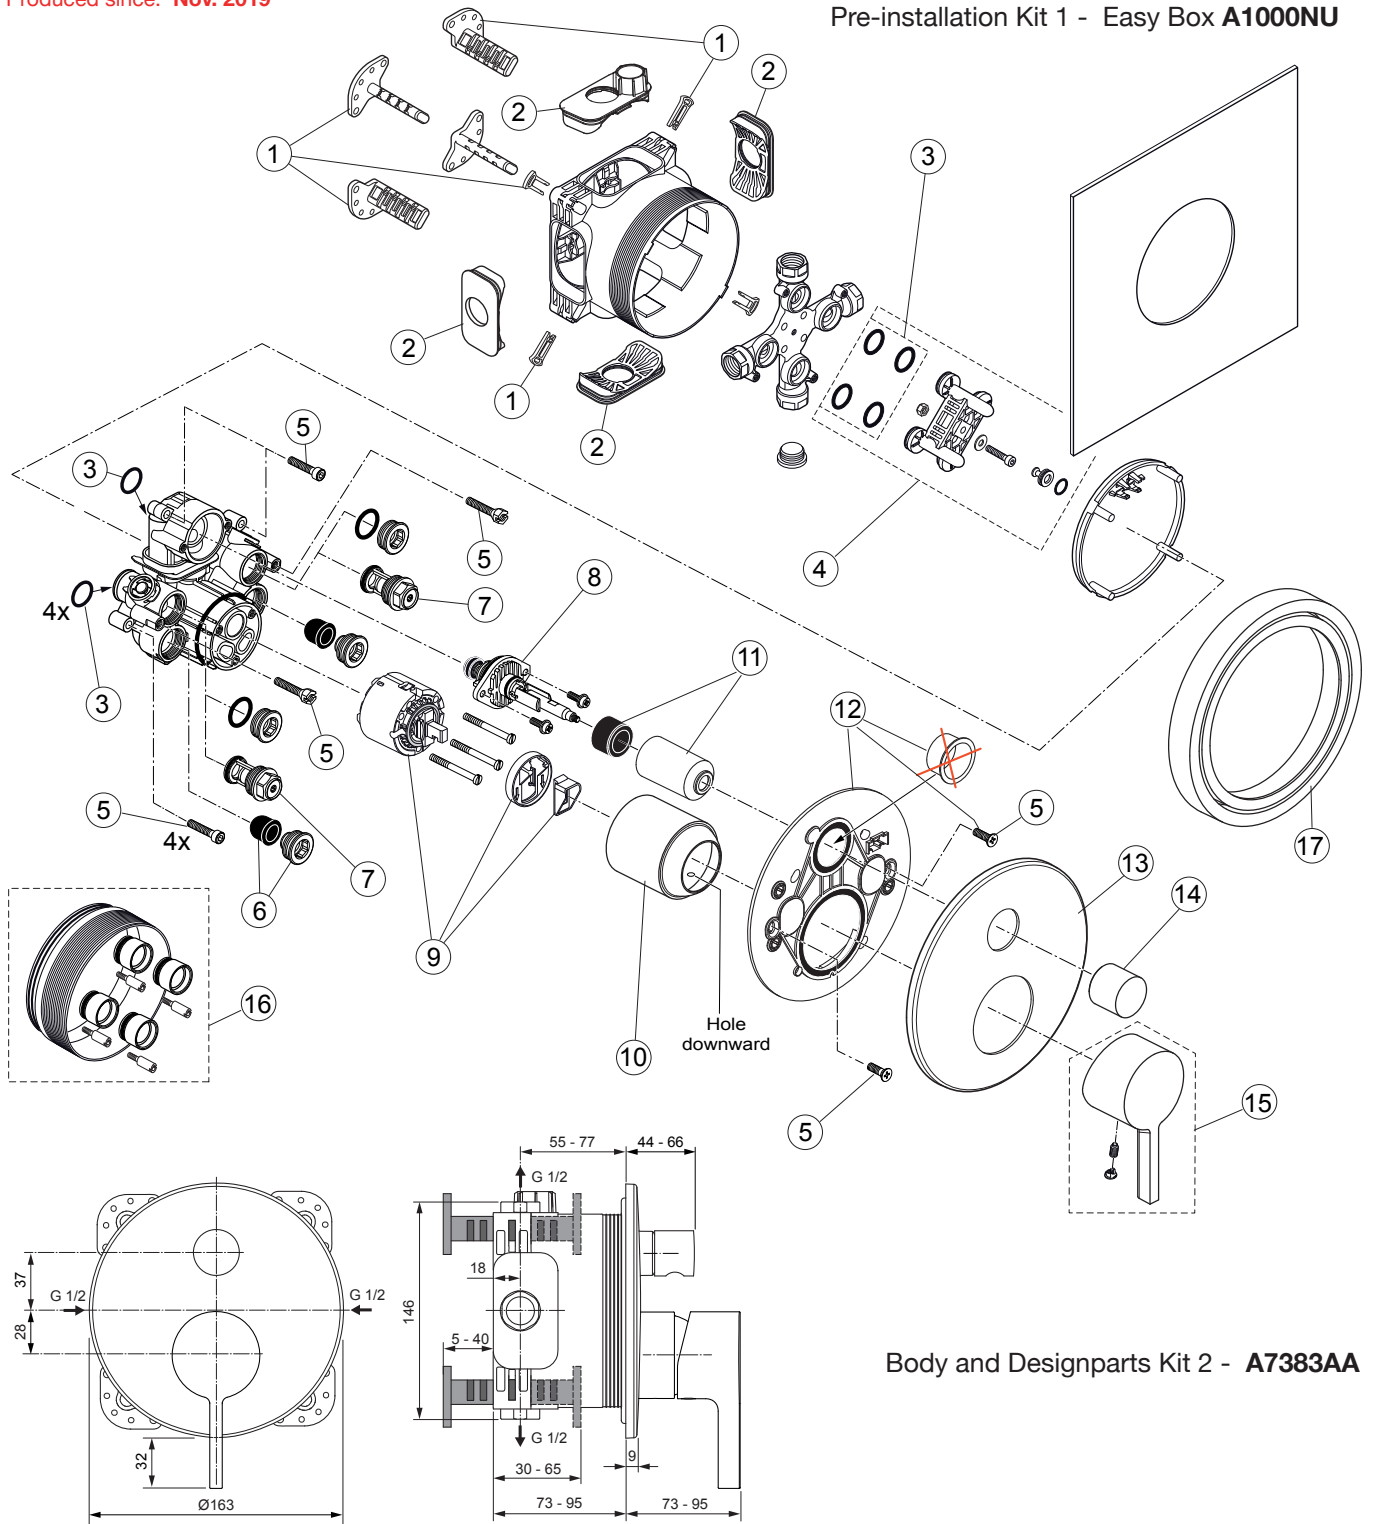

Produced since: Nov. 2019

Pre-installation Kit 1 - Easy Box A1000NU

Body and Designparts Kit 2 - A7383AA

Replace XX with the appropriate finish code

Chrome = AA Silver Storm = GN Gold = A2 Magnetic Grey = A5

Example spare part order:

A 861 441 AA in Chrome

Pos.	Description	Part-Number	Qty.	Pos.	Description	Part-Number	Qty.
1	Install. depth adjust.	A 963 131 NU	1 Set	11	Cover / Cap for diverter	A 860 902 XX	1 pcs
2	Side sealing	A 963 132 NU	1 Set	12	Escutcheon holder cpl.	A 860 897 NU	1 Set
3	O-ring Ø 17 x 2,5	A 963 143 NU	1 Set	13	Escutcheon w Logo	A 861 449 XX	1 pcs
4	Flushing device cpl.	A 963 146 NU	1 Set	14	Pull knob	A 860 901 XX	1 pcs
5	Screw set complete	A 960 890 NU*	1 Set	15	Lever cpl.	A 861 448 XX	1 Set
6	Low noise insert	A 960 891 NU	1 pcs	16	Extension kit 20mm	A 960 704 NU	1 Set
7	Stop valve	A 960 706 NU	2 pcs		Extension kit 40mm	A 962 476 NU	1 Set
8	Diverter complete	A 963 443 NU	1 pcs	17	Distanzframe 20mm	A 6677 XX	1 Set
9	Cartridge with ECO-kit	A 960 500 NU	1 Set				
10	Cover cap	A 861 441 XX	1 pcs				

*Universal set (not all parts needed)