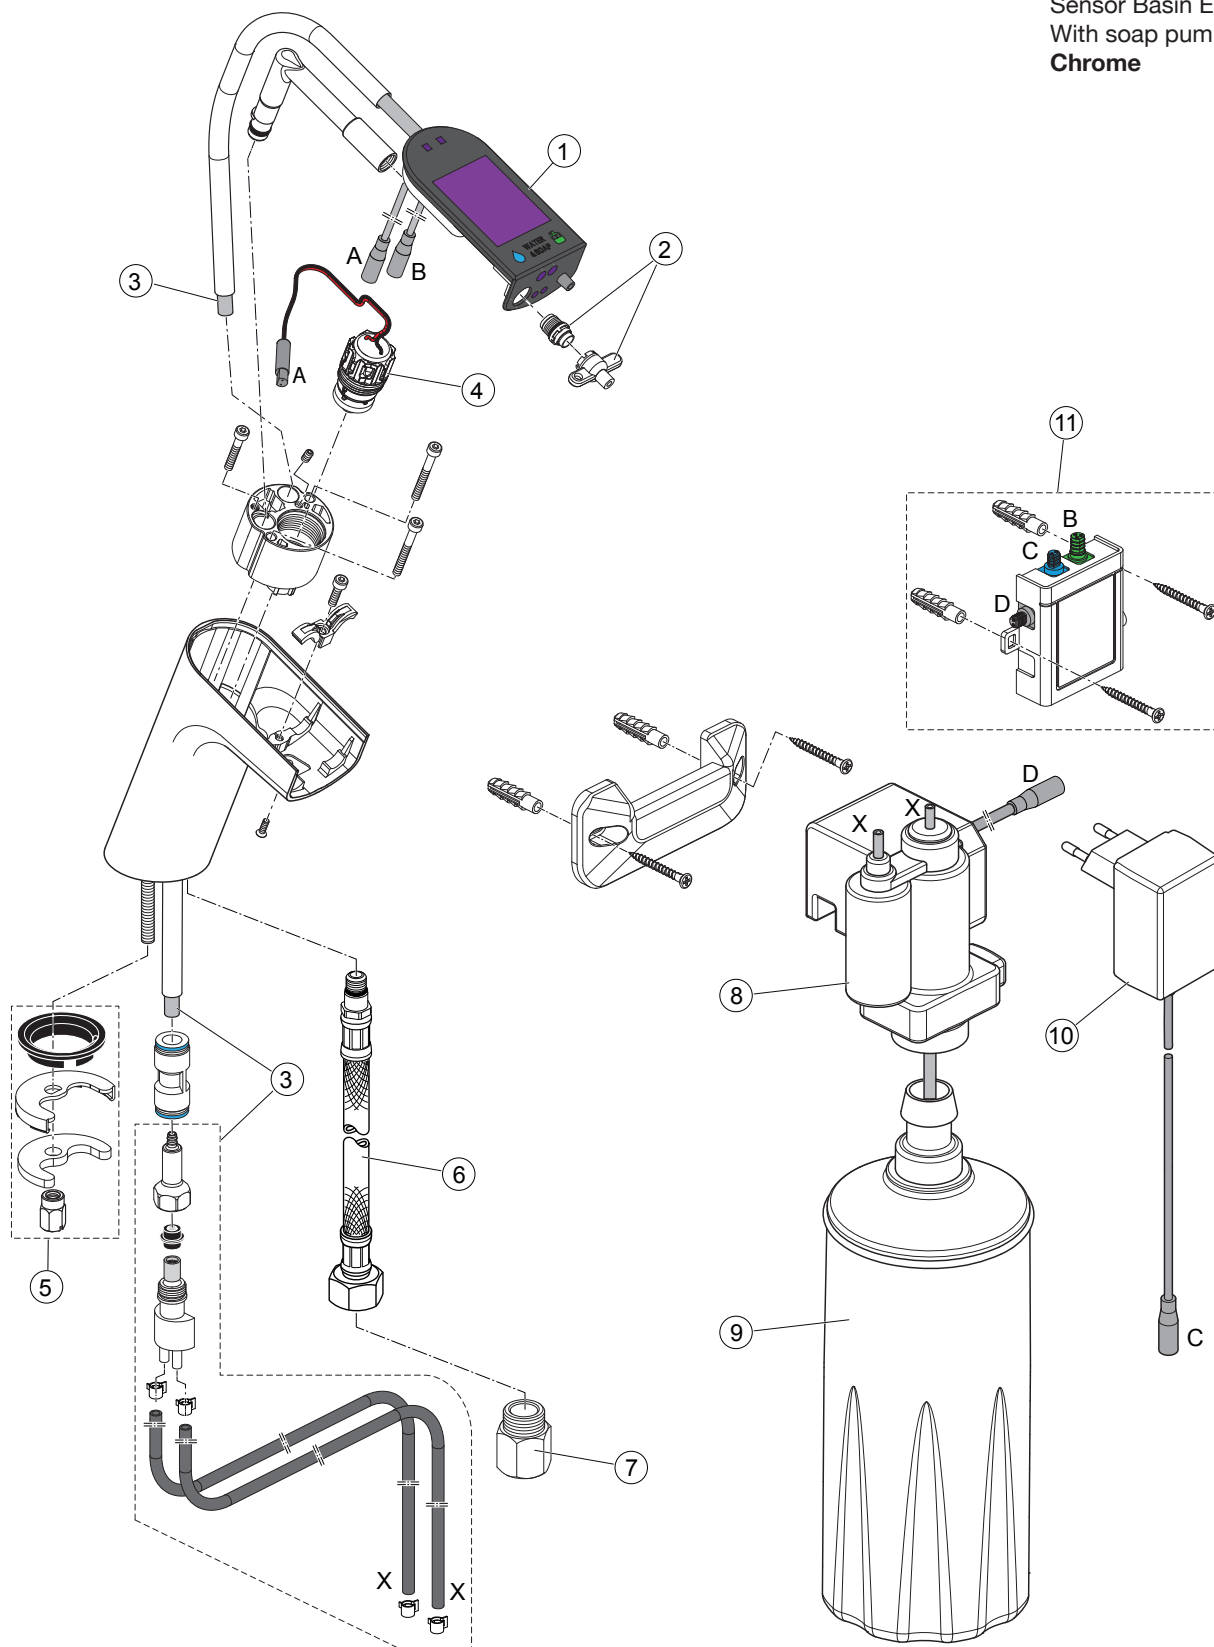

Produced from: April 2021

Sensor Basin Electronic  
With soap pump  
**Chrome**      **A7488AA**

Pos.	Description	Part-Number	Qty.	Pos.	Description	Part-Number	Qty.
1	TFT Display cpl.	<b>A 861 534 NU</b>	1 Set	9	Soap bottle	<b>A 861 536 NU</b>	1 pcs
2	Flowregulator with Key	<b>A 861 531 NU</b>	1 Set	10	AC-Adapter 6,5V DC / 0,92A	<b>F 961 024 NU</b>	1 pcs
3	Hose unit cpl.	<b>A 861 533 NU</b>	1 Set		Extension cable 2m	<b>A 960 635 NU</b>	1 pcs
4	Solenoidvalve 6V G1/2	<b>F 961 050 NU</b>	1 pcs	11	Connection box	<b>A 861 537 NU</b>	1 Set
5	Fixation set	<b>A 960 001 NU*</b>	1 Set				
6	Flex. hose M10x1/450-G3/8	<b>A 860 794 NU</b>	1 pcs				
7	Adapter with flow limiter	<b>A 861 532 NU</b>	1 pcs				
8	Soap pump	<b>A 861 535 NU</b>	1 Set				

\* Universal-Set (not all parts needed)