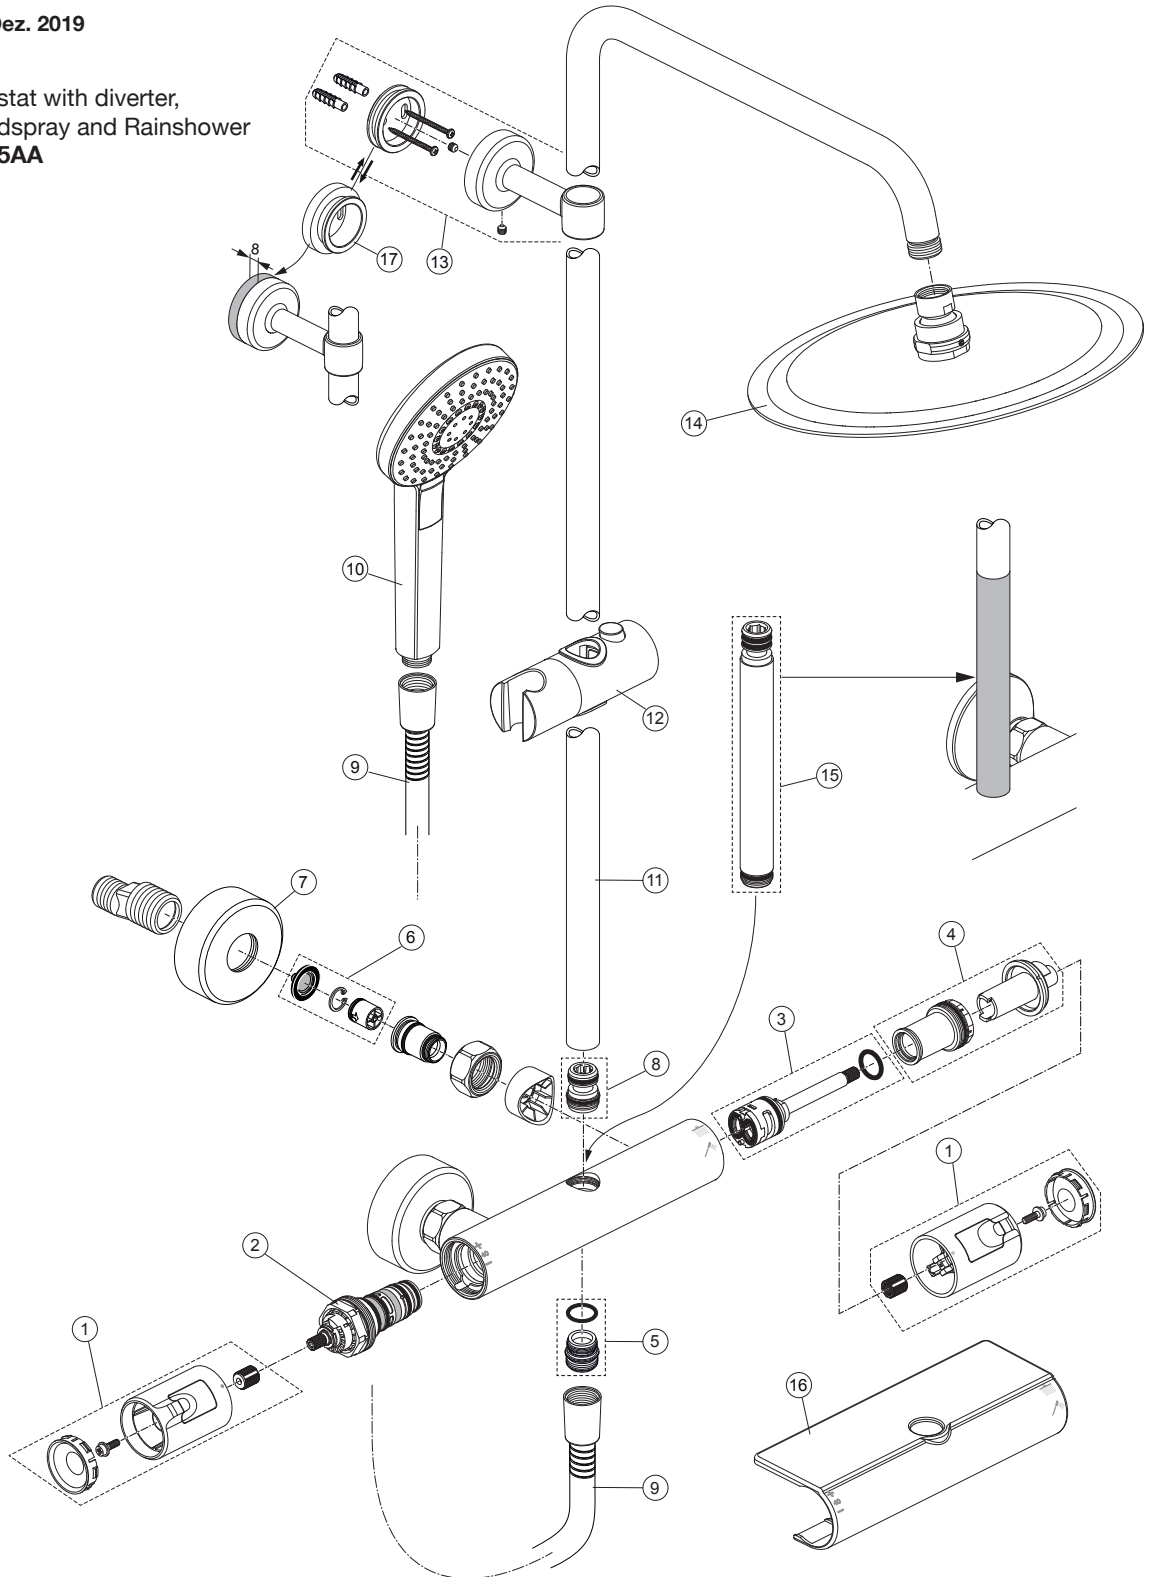

Produced from: Dez. 2019

Shower Thermostat with diverter,
shower bar, handspray and Rainshower
chrome **A7565AA**

Pos.	Description	Part-Number	Qty.	Pos.	Description	Part-Number	Qty.
1	Handle cpl.	A 861 382 AA	1 Set	12	Slider & holder f. handshr.	B 960 976 AA	1 Set
2	Thermostatic Cartridge cpl.	A 861 371 NU	1 pcs	13	Wall fixation complete	A 861 331 AA	1 pcs
3	Stop valve with diverter	A 861 375 NU	1 Set	14	Headshower Ø250 mm	B 0384 MY	1 pcs
4	Thread ring + stopring cpl.	A 861 376 NU	1 Set	15	Extension kit 150mm long	A 861 379 AA	1 Set
5	Nipple G1/2 outside cpl.	A 861 374 NU	1 Set		Extension kit 300mm long	A 861 380 AA	1 Set
6	Non-return valve	A 861 372 NU	1 Set	16	Warp over shelf	A 861 383 AA	1 pcs
7	Escutcheon	B 960 242 AA	1 pcs				
8	Connection nipple cpl.	A 861 385 NU	1 Set	17	Fixing plate extension 8mm	A 861 508 AA	1 pcs
9	Shower hose 1750 mm	A 4109 AA	1 pcs				
10	Handspray Ø110-3F-8l/min	B 2231 AA	1 pcs				
11	Shower bar 1100 mm	A 861 377 AA	1 pcs				
	Shower bar 1000 mm	A 861 330 AA	1 pcs				