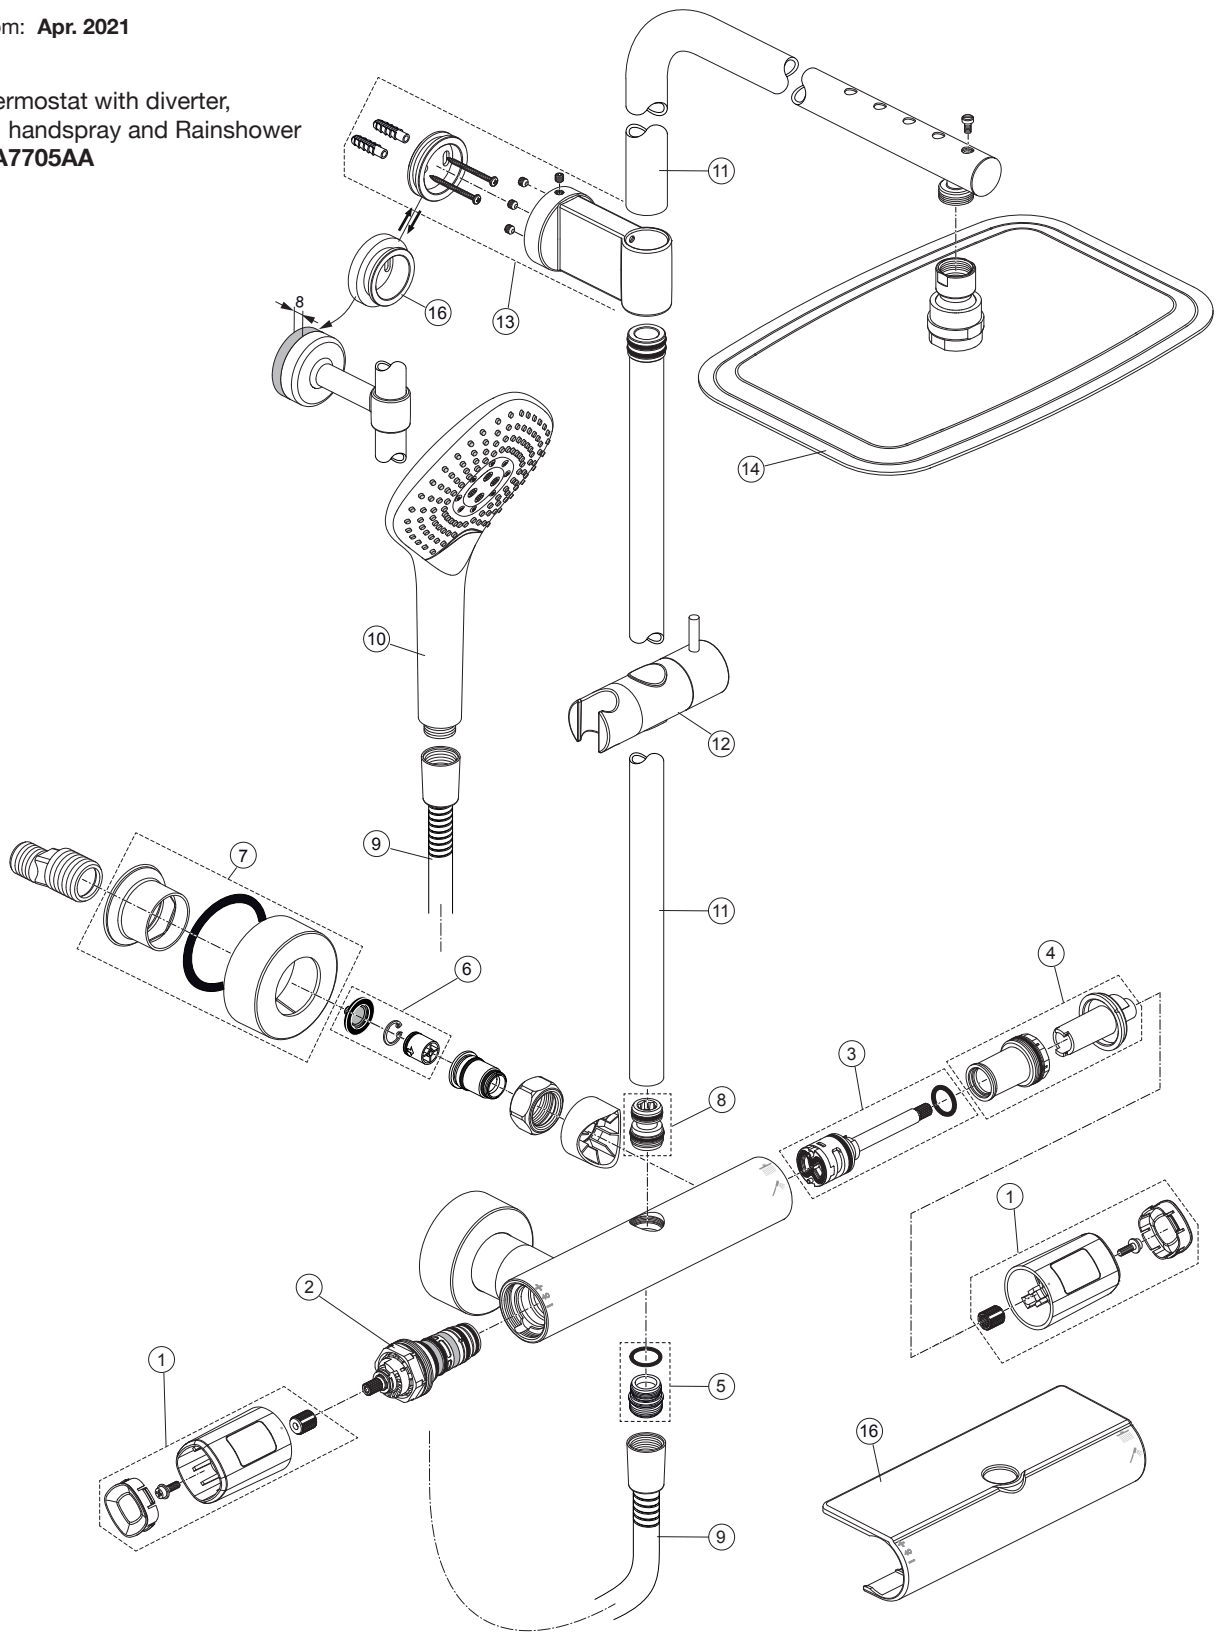

Produced from: **Apr. 2021**

Shower Thermostat with diverter,
shower bar, handspray and Rainshower
chrome **A7705AA**

Pos.	Description	Part-Number	Qty.	Pos.	Description	Part-Number	Qty.
1	Handle cpl.	A 861 386 AA	1 Set	11	Telescope Shower bar	A 861 541 AA	1 pcs
2	Thermostatic Cartridge cpl.	A 861 371 NU	1 pcs	12	Slider & holder f. handshr.	B 961 024 AA	1 Set
3	Stop valve with diverter	A 861 375 NU	1 Set	13	Wall fixation complete	A 861 539 AA	1 pcs
4	Thread ring + stopring cpl.	A 861 376 NU	1 Set	14	Headshower 200 x 300 mm	B 0390 MY	1 pcs
5	Nipple G1/2 outside cpl.	A 861 374 NU	1 Set	15	Warp over shelf	A 861 383 AA	1 pcs
6	Non-return valve	A 861 372 NU	1 Set	16	Fixing plate extension 8mm	A 861 508 AA	1 pcs
7	Escutcheon cpl.	B 961 016 AA	2 Set				
8	Connection nipple cpl.	A 861 385 NU	1 Set				
9	Shower hose 1750 mm	A 4109 AA	1 pcs				
10	Handspray 3Func. Ø135	B 1760 AA	1 pcs				