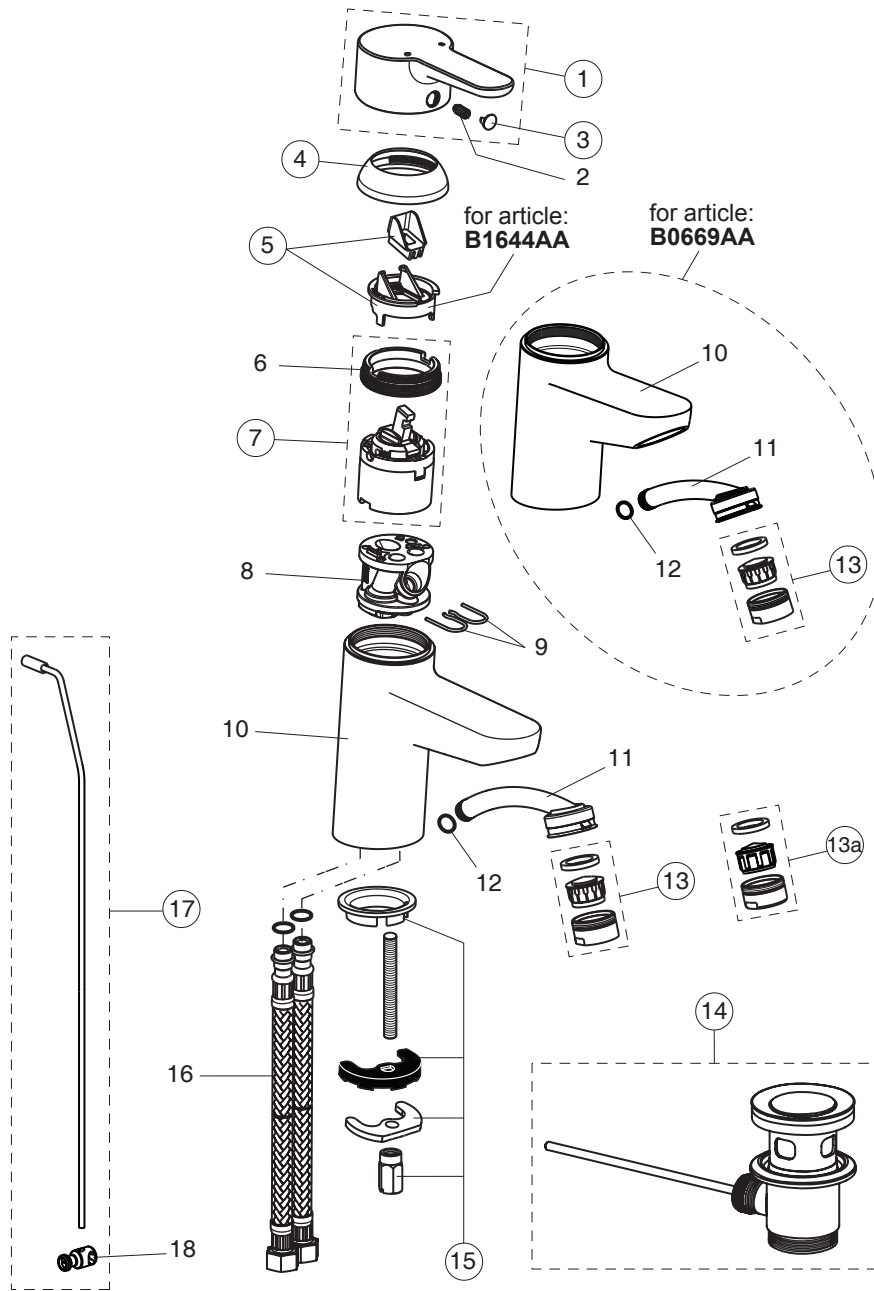

# CONNECT BLUE

**B9914AA**  
**B9916AA**  
**B9936AA**

**B1644AA**  
**B9917AA**

**B0669AA**

Pos.	Signify	Spare parts-Nr.	Quantity	Pos.	Signify	Spare parts-Nr.	Quantity
1	Lever,w/logo ISI-compl.	B961010AA	1 Pcs.	14	Pop-up drain ass.	A962991AA	1 Pcs.
2	Screw M5x10		1 Pcs.	15	Pop-up waste-plastic	B964550AA	1 Pcs.
3	Cap decorative	B960473AA	1 Pcs.	16	Connecting set	B960608NU	1 Set
4+pos.6	Cap	B960862AA	1 Pcs.	16	Flex hose F3/8-Ø10.5/L430		2 Pcs.
5	Eco click set D40	B960477NU	1 Pcs.	17	Pop up waste-compl.	B961039AA	1 Set
6	Screw M43x1.5 M41x1.5		1 Pcs.	18	Pop up waste shackle		1 Pcs.
7	Cartridge Ø40mm	B960863NU	1 Pcs.				
8	Manifold		1 Pcs.				
9	Clip		2 Pcs.				
10	Body basin		1 Pcs.				
11	Tube M24x1		1 Pcs.				
12	O-Ring Ø7.65x1.78		1 Pcs.				
13	Casc.perlator M24x1-A	A960321AA	1 Pcs.				
13a	Aerator M24x1-5 I	B960754AA	1 Pcs.				