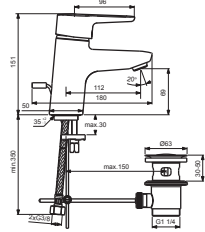

# CONNECT BLUE

**B9914AA**  
**B9916AA**  
**B9936AA**

**B1644AA**  
**B9917AA**

**B0669AA**

Pos.	Signify	Spare parts-Nr.	Quantity	Pos.	Signify	Spare parts-Nr.	Quantity
1	Lever,w/logo ISI-compl.	B961010AA	1 Pcs.	14	Pop-up drain ass.	A962991AA	1 Pcs.
2	Screw M5x10		1 Pcs.	15	Pop-up waste-plastic	B964550AA	1 Pcs.
3	Cap decorative	B960473AA	1 Pcs.	16	Connecting set	B960608NU	1 Set
4+pos.6	Cap	B960862AA	1 Pcs.	16	Flex hose F3/8-Ø10.5/L430		2 Pcs.
5	Eco click set D40	B960477NU	1 Pcs.	17	Pop up waste-compl.	B961039AA	1 Set
6	Screw M43x1.5 M41x1.5		1 Pcs.	18	Pop up waste shackle		1 Pcs.
7	Cartridge Ø40mm	B960863NU	1 Pcs.				
8	Manifold		1 Pcs.				
9	Clip		2 Pcs.				
10	Body basin		1 Pcs.				
11	Tube M24x1		1 Pcs.				
12	O-Ring Ø7.65x1.78		1 Pcs.				
13	Casc.perlator M24x1-A	A960321AA	1 Pcs.				
13a	Aerator M24x1-5 I	B960754AA	1 Pcs.				