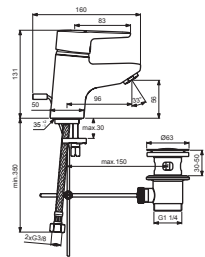

# CONNECT BLUE

**B9914AA**  
**B9916AA**  
**B9936AA**

**B1644AA**  
**B9917AA**

**B0669AA**

Pos.	Signify	Spare parts-Nr.	Quantity	Pos.	Signify	Spare parts-Nr.	Quantity
1	Lever,w/logo ISI-compl.	B961010AA	1 Pcs.	14	Pop-up drain ass.	A962991AA	1 Pcs.
2	Screw M5x10		1 Pcs.	15	Pop-up waste-plastic	B964550AA	1 Pcs.
3	Cap decorative	B960473AA	1 Pcs.	16	Connecting set	B960608NU	1 Set
4+pos.6	Cap	B960862AA	1 Pcs.	16	Flex hose F3/8-Ø10.5/L430		2 Pcs.
5	Eco click set D40	B960477NU	1 Pcs.	17	Pop up waste-compl.	B961039AA	1 Set
6	Screw M43x1.5 M41x1.5		1 Pcs.	18	Pop up waste shackle		1 Pcs.
7	Cartridge Ø40mm	B960863NU	1 Pcs.				
8	Manifold		1 Pcs.				
9	Clip		2 Pcs.				
10	Body basin		1 Pcs.				
11	Tube M24x1		1 Pcs.				
12	O-Ring Ø7.65x1.78		1 Pcs.				
13	Casc.perlator M24x1-A	A960321AA	1 Pcs.				
13a	Aerator M24x1-5 I	B960754AA	1 Pcs.				