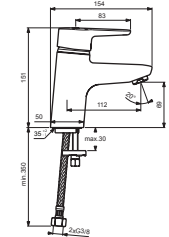

# CONNECT BLUE

**B9914AA**  
**B9916AA**  
**B9936AA**

**B1644AA**  
**B9917AA**

**B0669AA**

Pos.	Signify	Spare parts-Nr.	Quantity	Pos.	Signify	Spare parts-Nr.	Quantity
1	Lever,w/logo ISI-compl.	B961010AA	1 Pcs.	14	Pop-up drain ass.	A962991AA	1 Pcs.
2	Screw M5x10		1 Pcs.	15	Pop-up waste-plastic	B964550AA	1 Pcs.
3	Cap decorative	B960473AA	1 Pcs.	16	Connecting set	B960608NU	1 Set
4+pos.6	Cap	B960862AA	1 Pcs.	16	Flex hose F3/8-Ø10.5/L430		2 Pcs.
5	Eco click set D40	B960477NU	1 Pcs.	17	Pop up waste-compl.	B961039AA	1 Set
6	Screw M43x1.5 M41x1.5		1 Pcs.	18	Pop up waste shackle		1 Pcs.
7	Cartridge Ø40mm	B960863NU	1 Pcs.				
8	Manifold		1 Pcs.				
9	Clip		2 Pcs.				
10	Body basin		1 Pcs.				
11	Tube M24x1		1 Pcs.				
12	O-Ring Ø7.65x1.78		1 Pcs.				
13	Casc.perlator M24x1-A	A960321AA	1 Pcs.				
13a	Aerator M24x1-5 I	B960754AA	1 Pcs.				