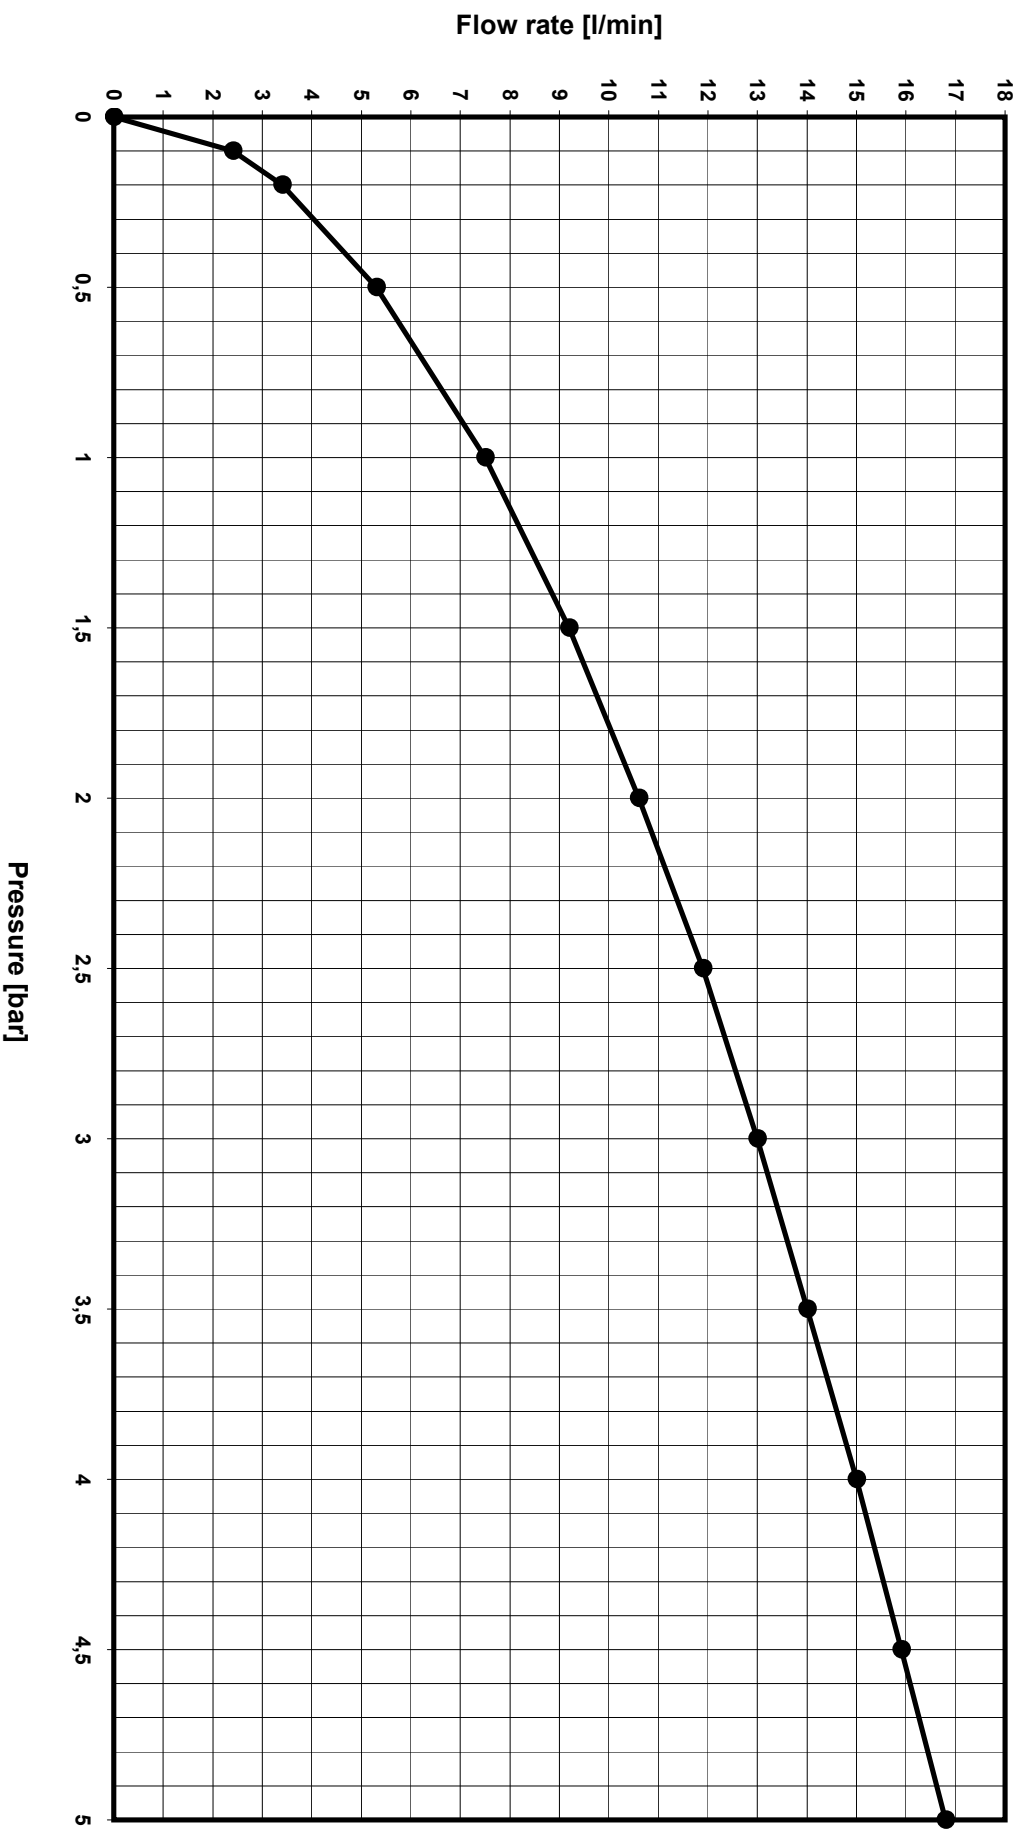

B0706AA
CERPLAN III BASIN MIXER WITH HIGH SPOUT

—●— Mixed water - series